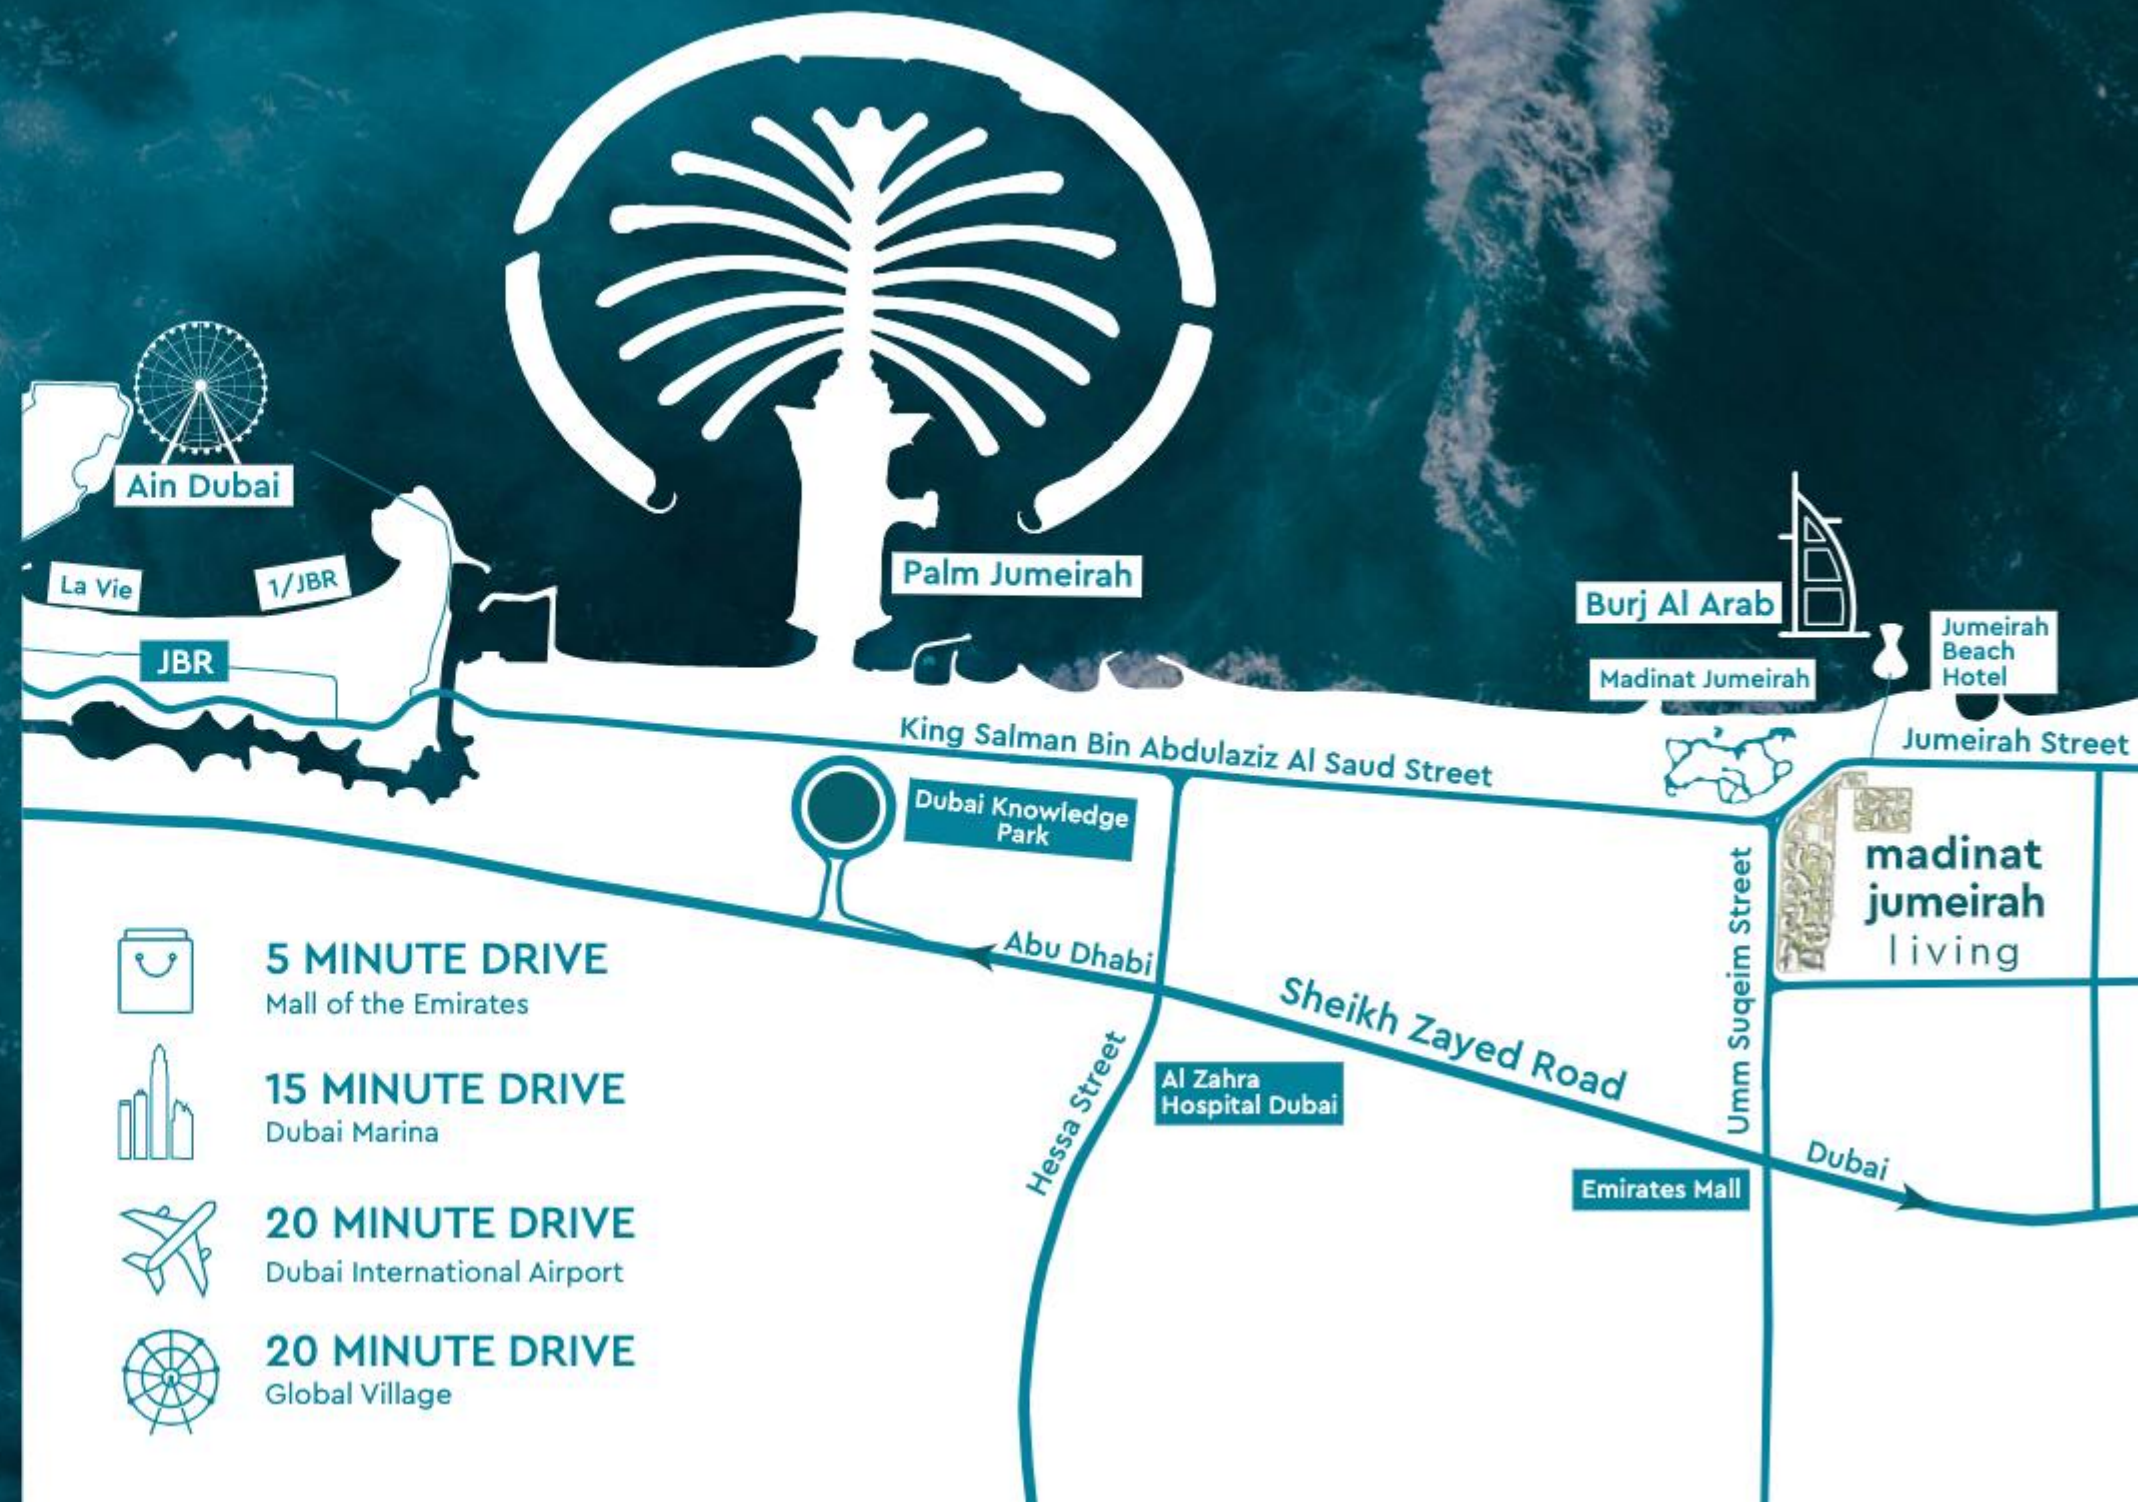

# CONNECTIVITY COME HOME TO HAVING EVERYTHING AT YOUR DOORSTEP

Located 20 minutes from Dubai International Airport, and nestled in Madinat Jumeirah, Madinat Jumeirah Living is also just a few minutes from Dubai Media City, Dubai Internet City, Palm Jumeirah and Dubai Marina. It is adjacent to Burj Al Arab, Wild Wadi Waterpark™, Jumeirah Beach Hotel, major shopping malls, public transport links and schools.

DAY CARE  
CENTRES

PLAY AREAS

FITNESS  
CENTRES

SWIMMING  
POOLS

PARKS AND  
OPEN SPACES

DIRECT AIRCONDITIONED  
FOOTBRIDGE CONNECTED  
TO MADINAT JUMEIRAH  
RESORT