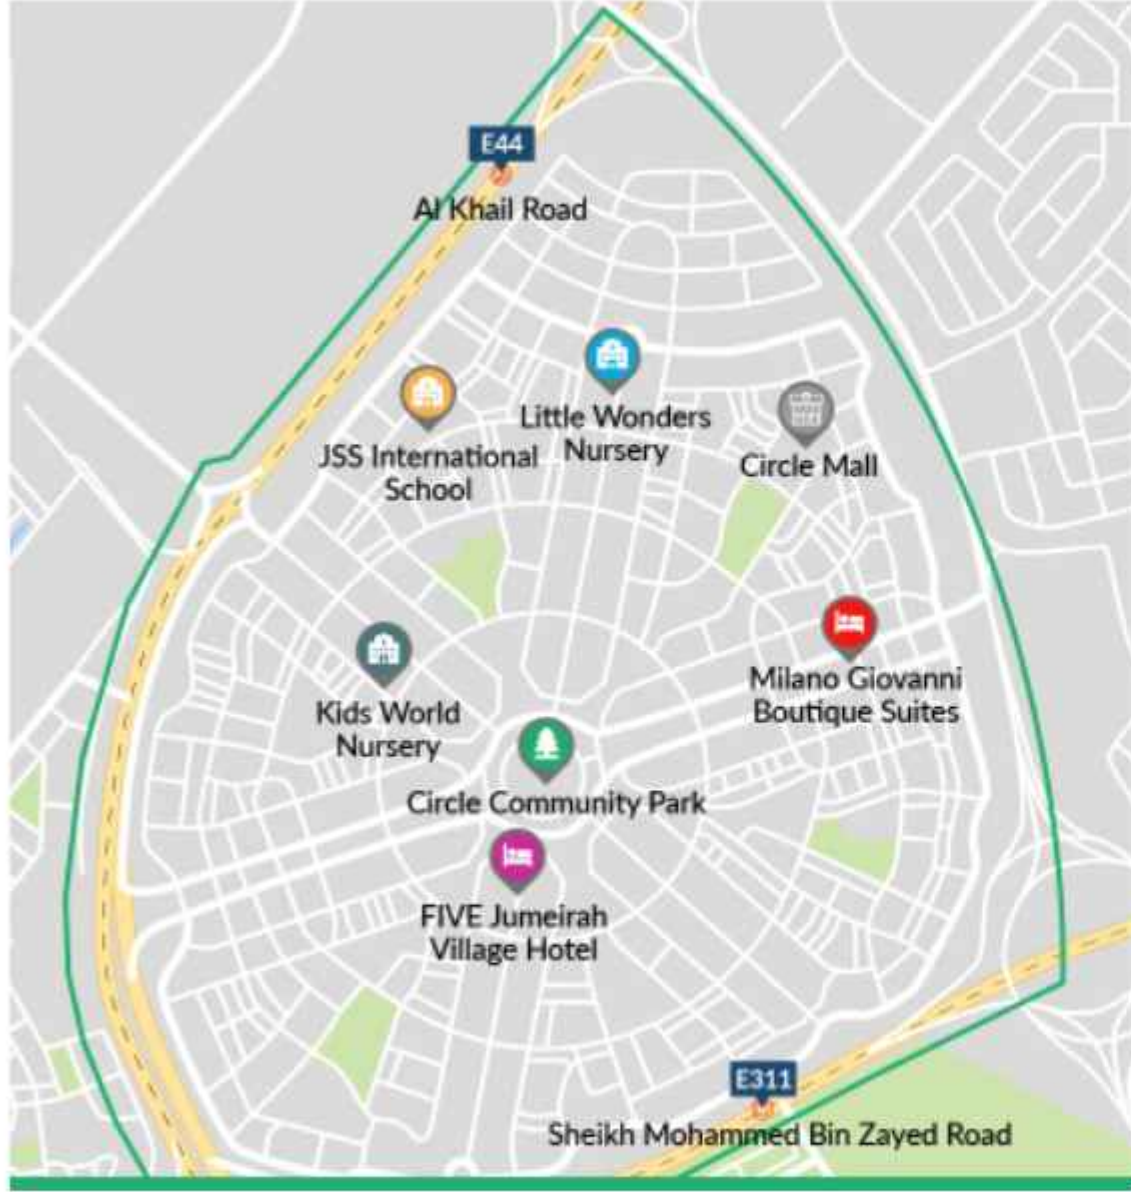

ALTA BY METEORA

THE GREEN AREA IN DUBAI

Jumeirah Village Circle is known for its landscaping and green spaces. The development includes parks and communal areas where residents can enjoy outdoor activities and socialize

JUMEIRAH VILLAGE CIRCLE

Jumeirah Village Circle is situated in the southwestern part of Dubai, near other prominent areas such as Dubai Sports City, Motor City, and Jumeirah Village Triangle. It's well-connected to major highways, providing easy access to various parts of the city.

A COMMUNITY CONNECTED WITH NATURE

Jumeirah Village Circle is known for its landscaping and green spaces. The development includes parks and communal areas where residents can enjoy outdoor activities and socialize.

ALL YOU NEED AND MORE

With world-class amenities and everything you could possibly need just footsteps away. Hills Park is located in a prime position at the centre of a comprehensive community, offering residents and visitors the very best health, education and recreational facilities, along with a variety of dining, retail, business, and leisure destinations.