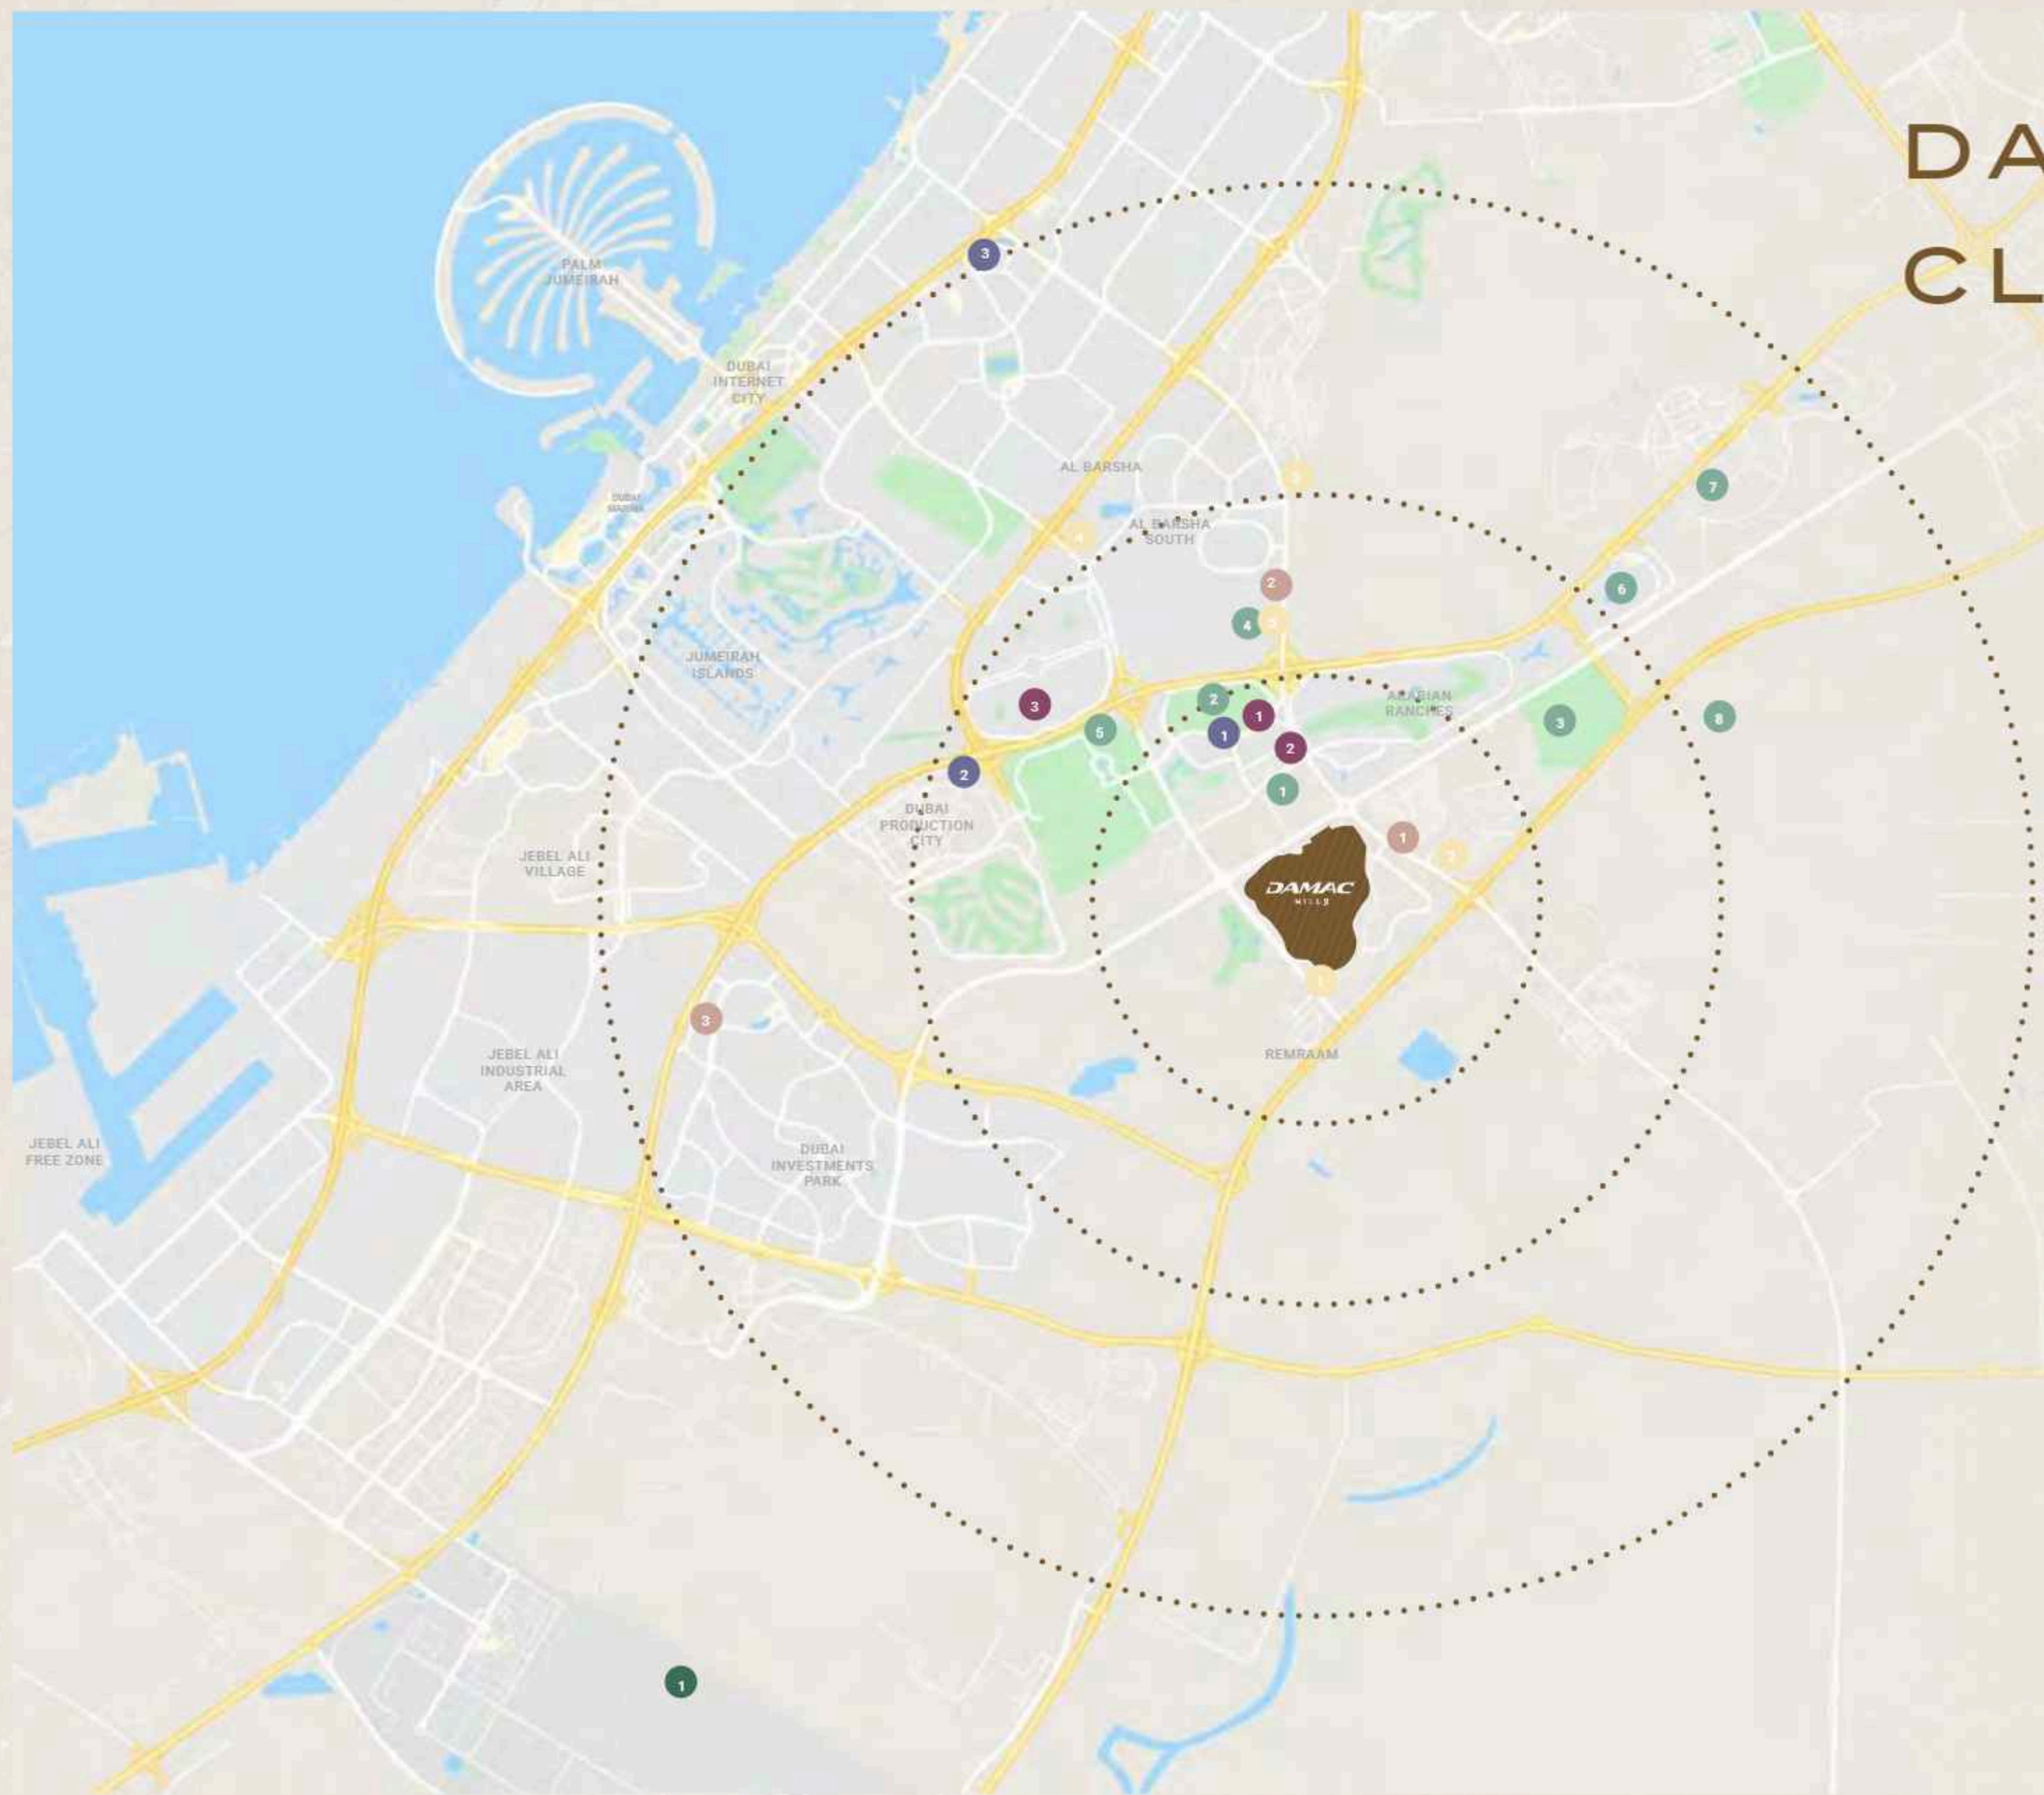

DAMAC HILLS CLOSE TO *Everything*

SPORTS AND LEISURE

- 1 Dubai Polo & Equestrian Club – 10 minutes
- 2 Dubai Autodrome – 12 minutes
- 3 Plantation Equestrian and Polo Club – 11 minutes
- 4 Miracle Garden – 13 minutes
- 5 Dubai International Stadium – 14 minutes
- 6 Global Village – 14 minutes
- 7 IMG Worlds of Adventure – 14 minutes
- 8 Hamdan Sports Complex – 15 minutes

MALLS

- 1 First Avenue Mall – 11 minutes
- 2 City Centre Me'aisem – 14 minutes
- 3 Mall of the Emirates – 24 minutes

AIRPORT

- 1 Al Maktoum International Airport – 28 minutes

HOSPITALS

- 1 Aster Medical Centre – 9 minutes
- 2 Mediclinic Parkview Hospital – 12 minutes
- 3 NMC Royal Hospital – 19 minutes

HOTELS

- 1 Park Inn by Radisson – 10 minutes
- 2 Studio One Hotel – 9 minutes
- 3 FIVE Jumeirah Village Hotel – 19 minutes

SCHOOLS

- 1 Jebel Ali School – 5 minutes
- 2 Fairgreen International School – 11 minutes
- 3 Global Indian International School – 16 minutes
- 4 Safa Community School – 18 minutes
- 5 Kings' School – 21 minutes