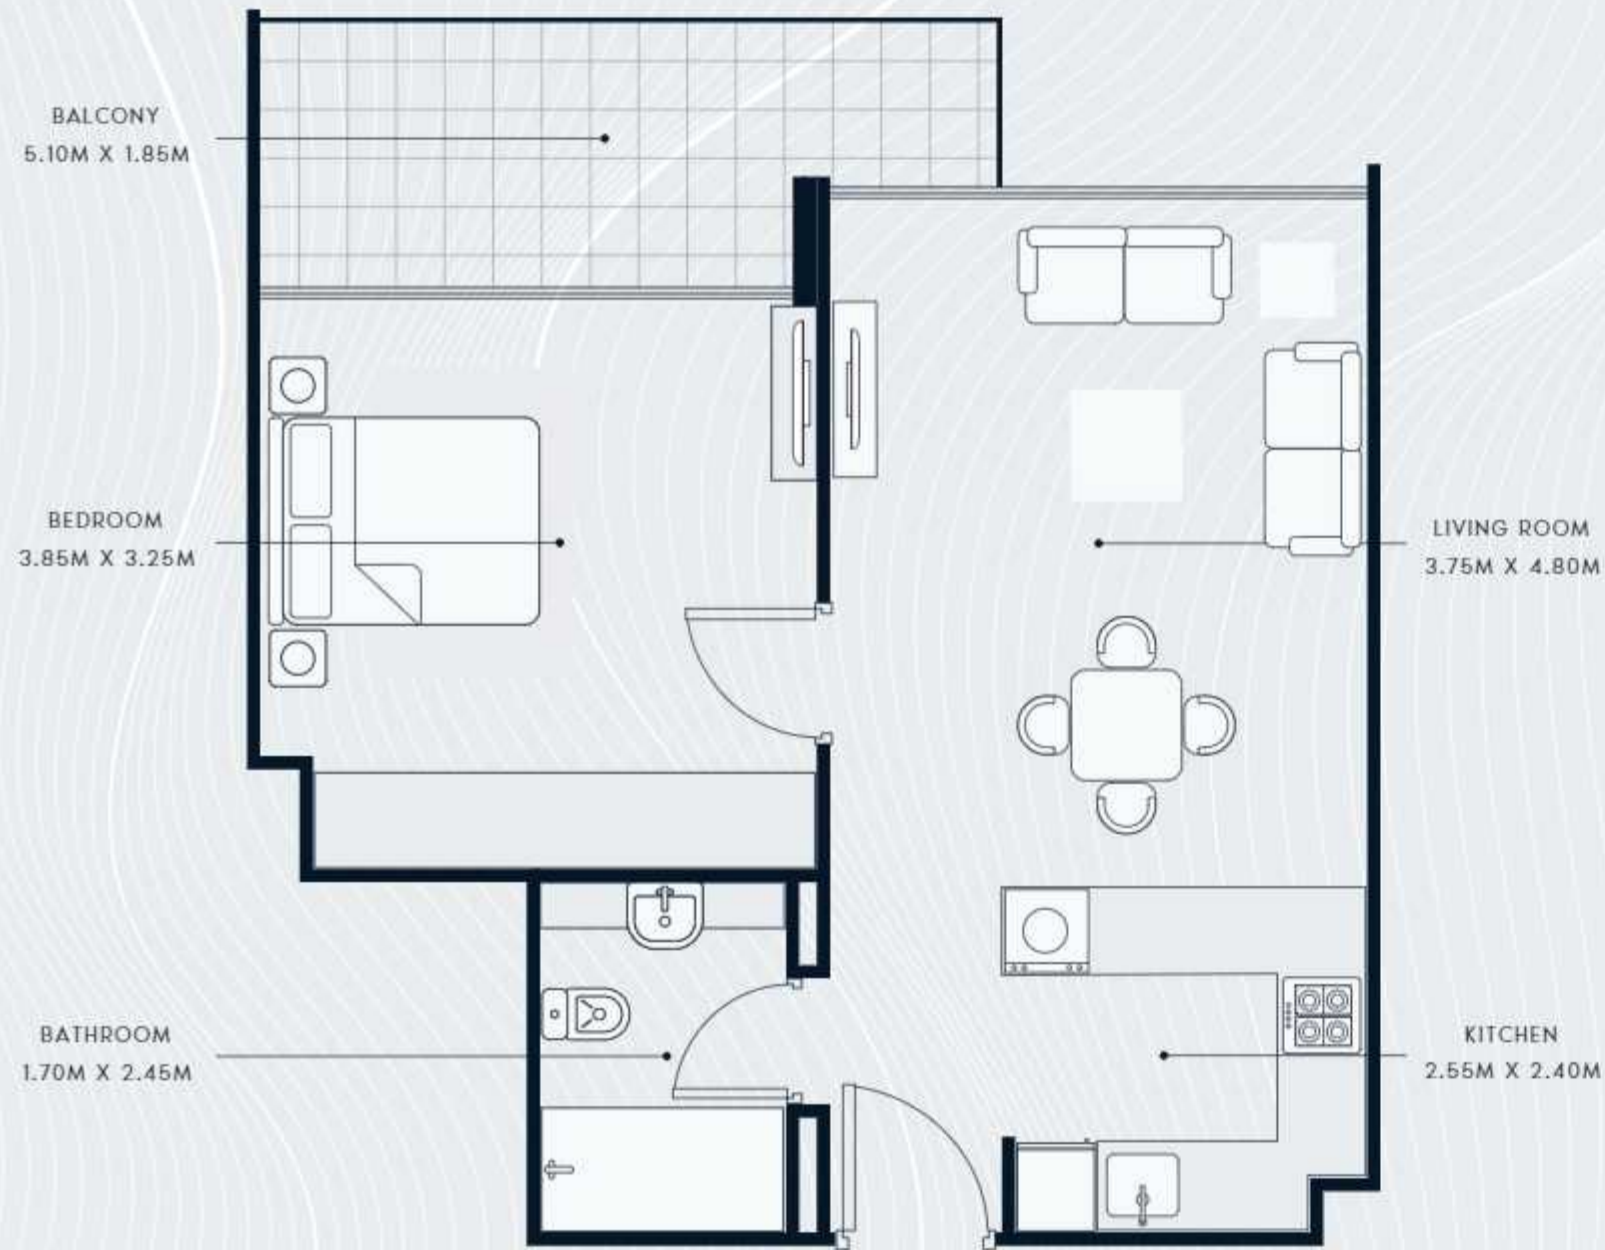

SUITE AREA : 290.62 SQ.FT
TOTAL AREA : 338.84 SQ.FT

TYPICAL UNITS

FLOOR PLAN
STUDIO TYPE 2
1st to 14th Floor

SUITE AREA : 334.11 SQ.FT
TOTAL AREA : 396.11 SQ.FT

TYPICAL UNITS

FLOOR PLAN

1 BEDROOM TYPE 1

1st to 14th Floor