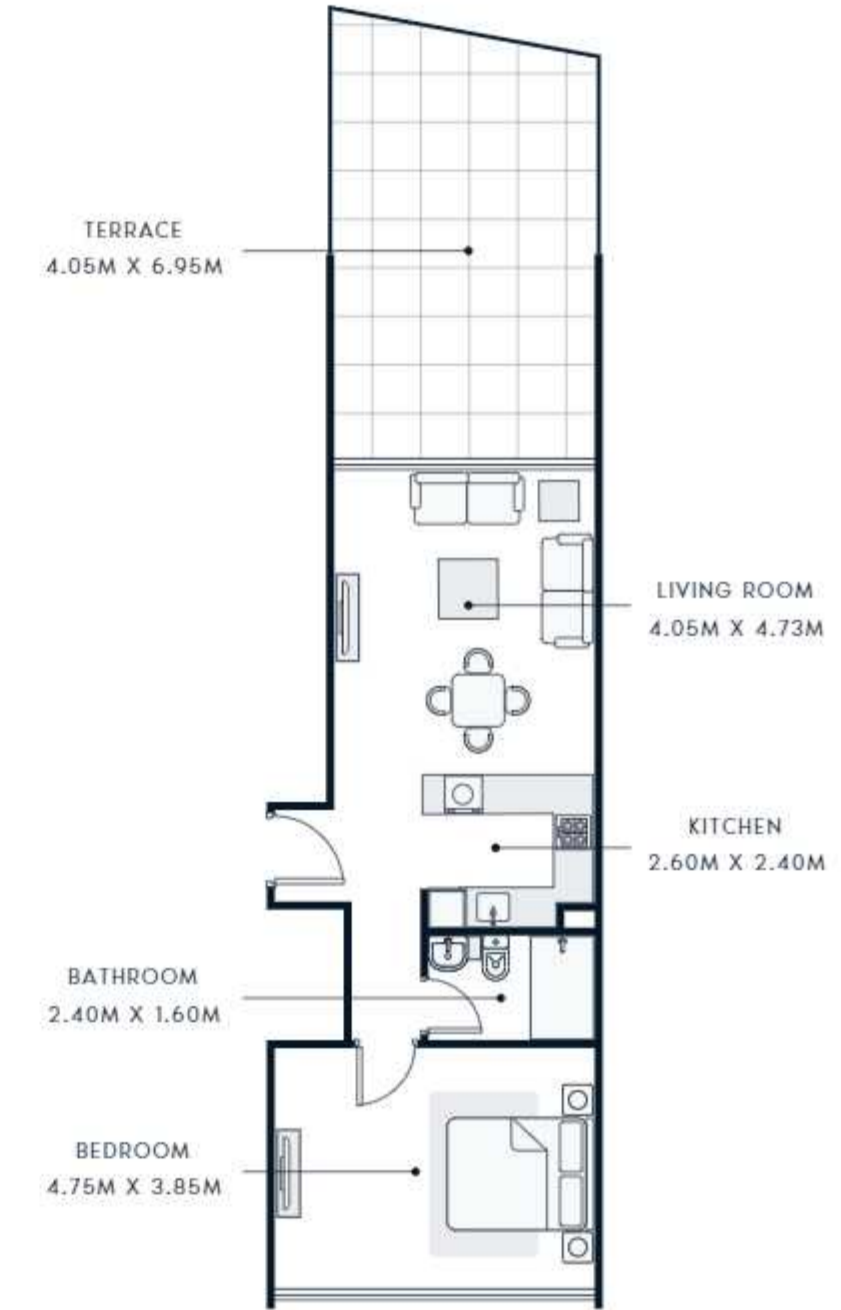

SUITE AREA : 290.62 SQ.FT
TOTAL AREA : 338.84 SQ.FT

TYPICAL UNITS

FLOOR PLAN
STUDIO TYPE 2
1st to 14th Floor

SUITE AREA : 334.11 SQ.FT
TOTAL AREA : 396.11 SQ.FT

TYPICAL UNITS

FLOOR PLAN

1 BEDROOM TYPE 1

1st to 14th Floor

SUITE AREA : 542.60 SQ.FT
TOTAL AREA : 642.49 SQ.FT

TYPICAL UNITS

FLOOR PLAN

1 BEDROOM TYPE 2

1st Floor

SUITE AREA : 637.11 SQ.FT
TOTAL AREA : 931.93 SQ.FT

TYPICAL UNITS

FLOOR PLAN