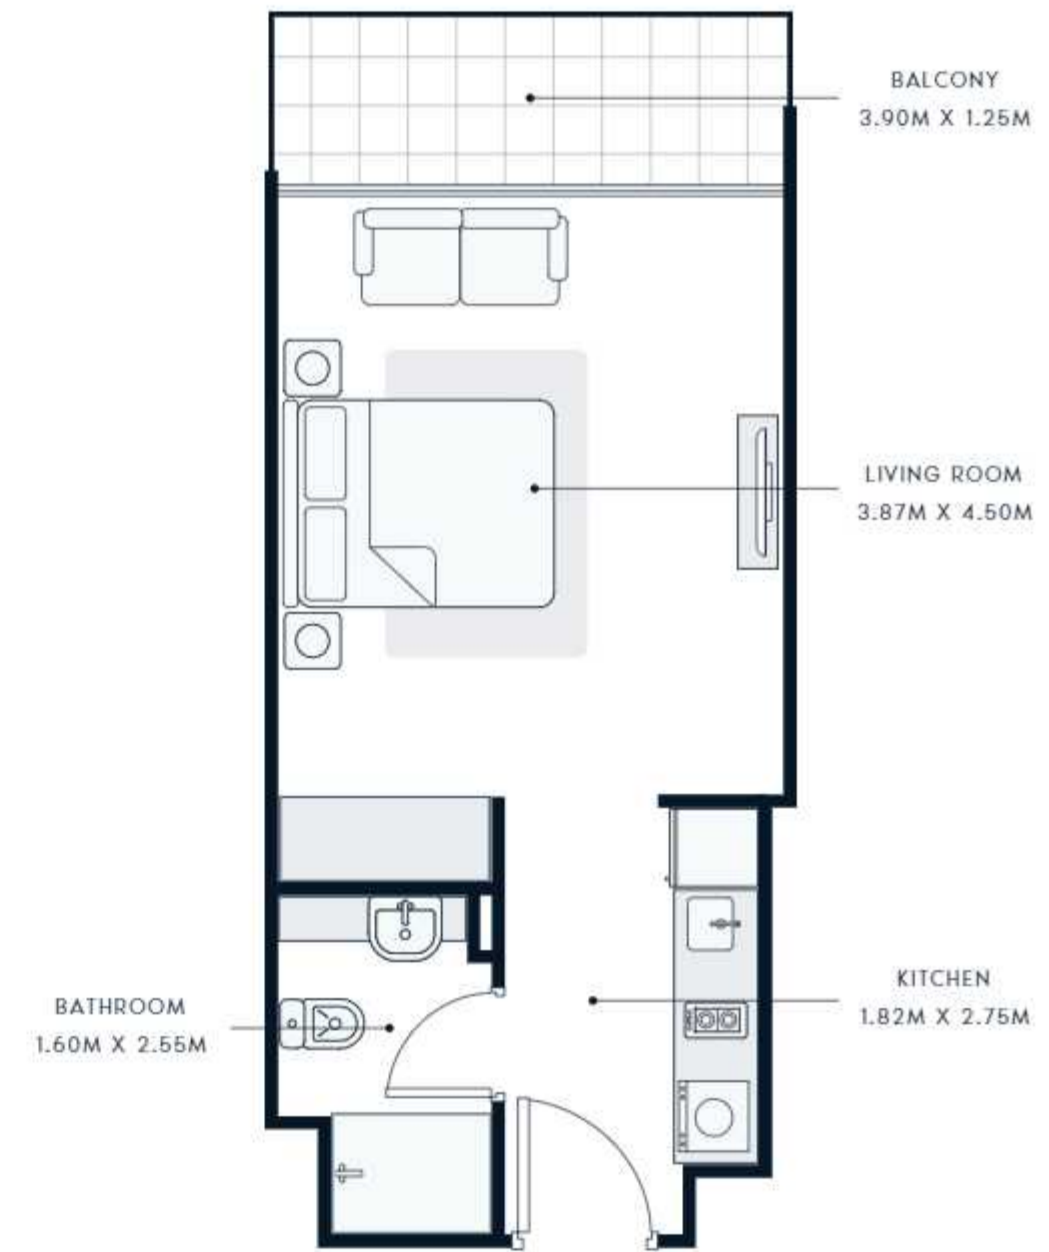

SUITE AREA : 290.62 SQ.FT
TOTAL AREA : 338.84 SQ.FT

TYPICAL UNITS

FLOOR PLAN
STUDIO TYPE 2
1st to 14th Floor

SUITE AREA : 334.11 SQ.FT
TOTAL AREA : 396.11 SQ.FT

TYPICAL UNITS

FLOOR PLAN

1 BEDROOM TYPE 1

1st to 14th Floor