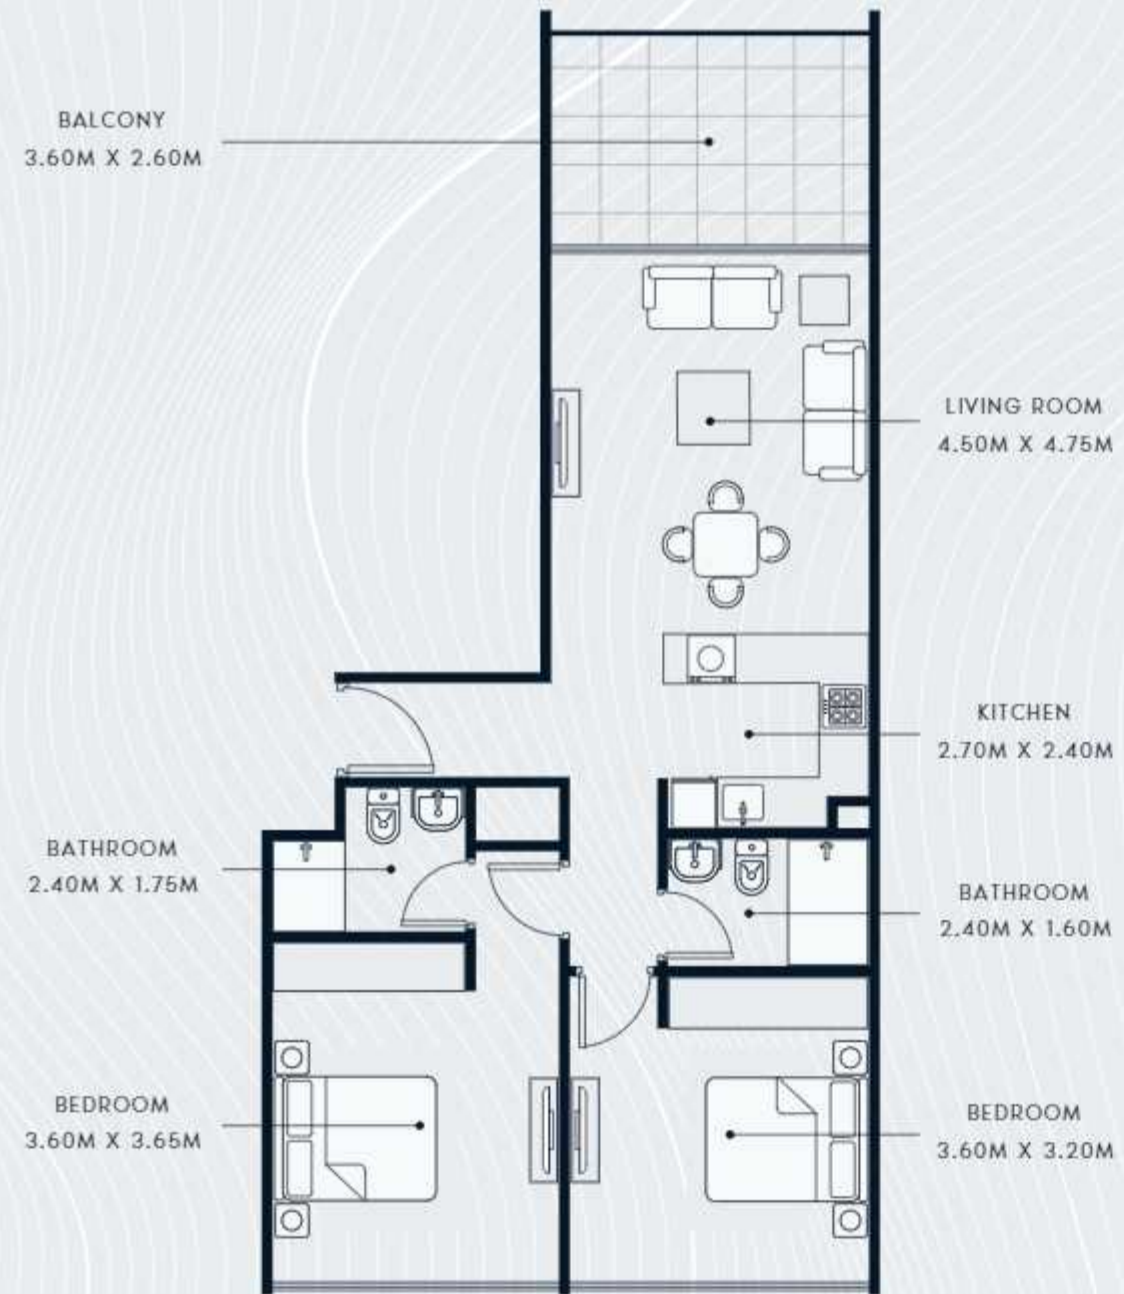

SUITE AREA : 290.62 SQ.FT
TOTAL AREA : 338.84 SQ.FT

TYPICAL UNITS

FLOOR PLAN
STUDIO TYPE 2
1st to 14th Floor

SUITE AREA : 334.11 SQ.FT
TOTAL AREA : 396.11 SQ.FT

TYPICAL UNITS

FLOOR PLAN

1 BEDROOM TYPE 1

1st to 14th Floor

SUITE AREA : 542.60 SQ.FT
TOTAL AREA : 642.49 SQ.FT

TYPICAL UNITS

FLOOR PLAN

1 BEDROOM TYPE 2

1st Floor

SUITE AREA : 637.11 SQ.FT
TOTAL AREA : 931.93 SQ.FT

TYPICAL UNITS

FLOOR PLAN

2 BEDROOM TYPE 1

1st to 14th Floor

SUITE AREA : 654.86 SQ.FT
TOTAL AREA : 1006.31 SQ.FT

TYPICAL UNITS

Note: Plan and details included are indicative only and are subject to change by the Master Developer/Developer/Seller at its sole discretion without notice and/or liability. All images, including features, finishes, furnishings and scale are illustrative only. Final areas, dimensions, layout and materials may differ from those stated, and the layout may be mirrored. The plot area shown is illustrative only and the actual plot area may vary depending on the plot location in the Master Community as selected by the purchaser.