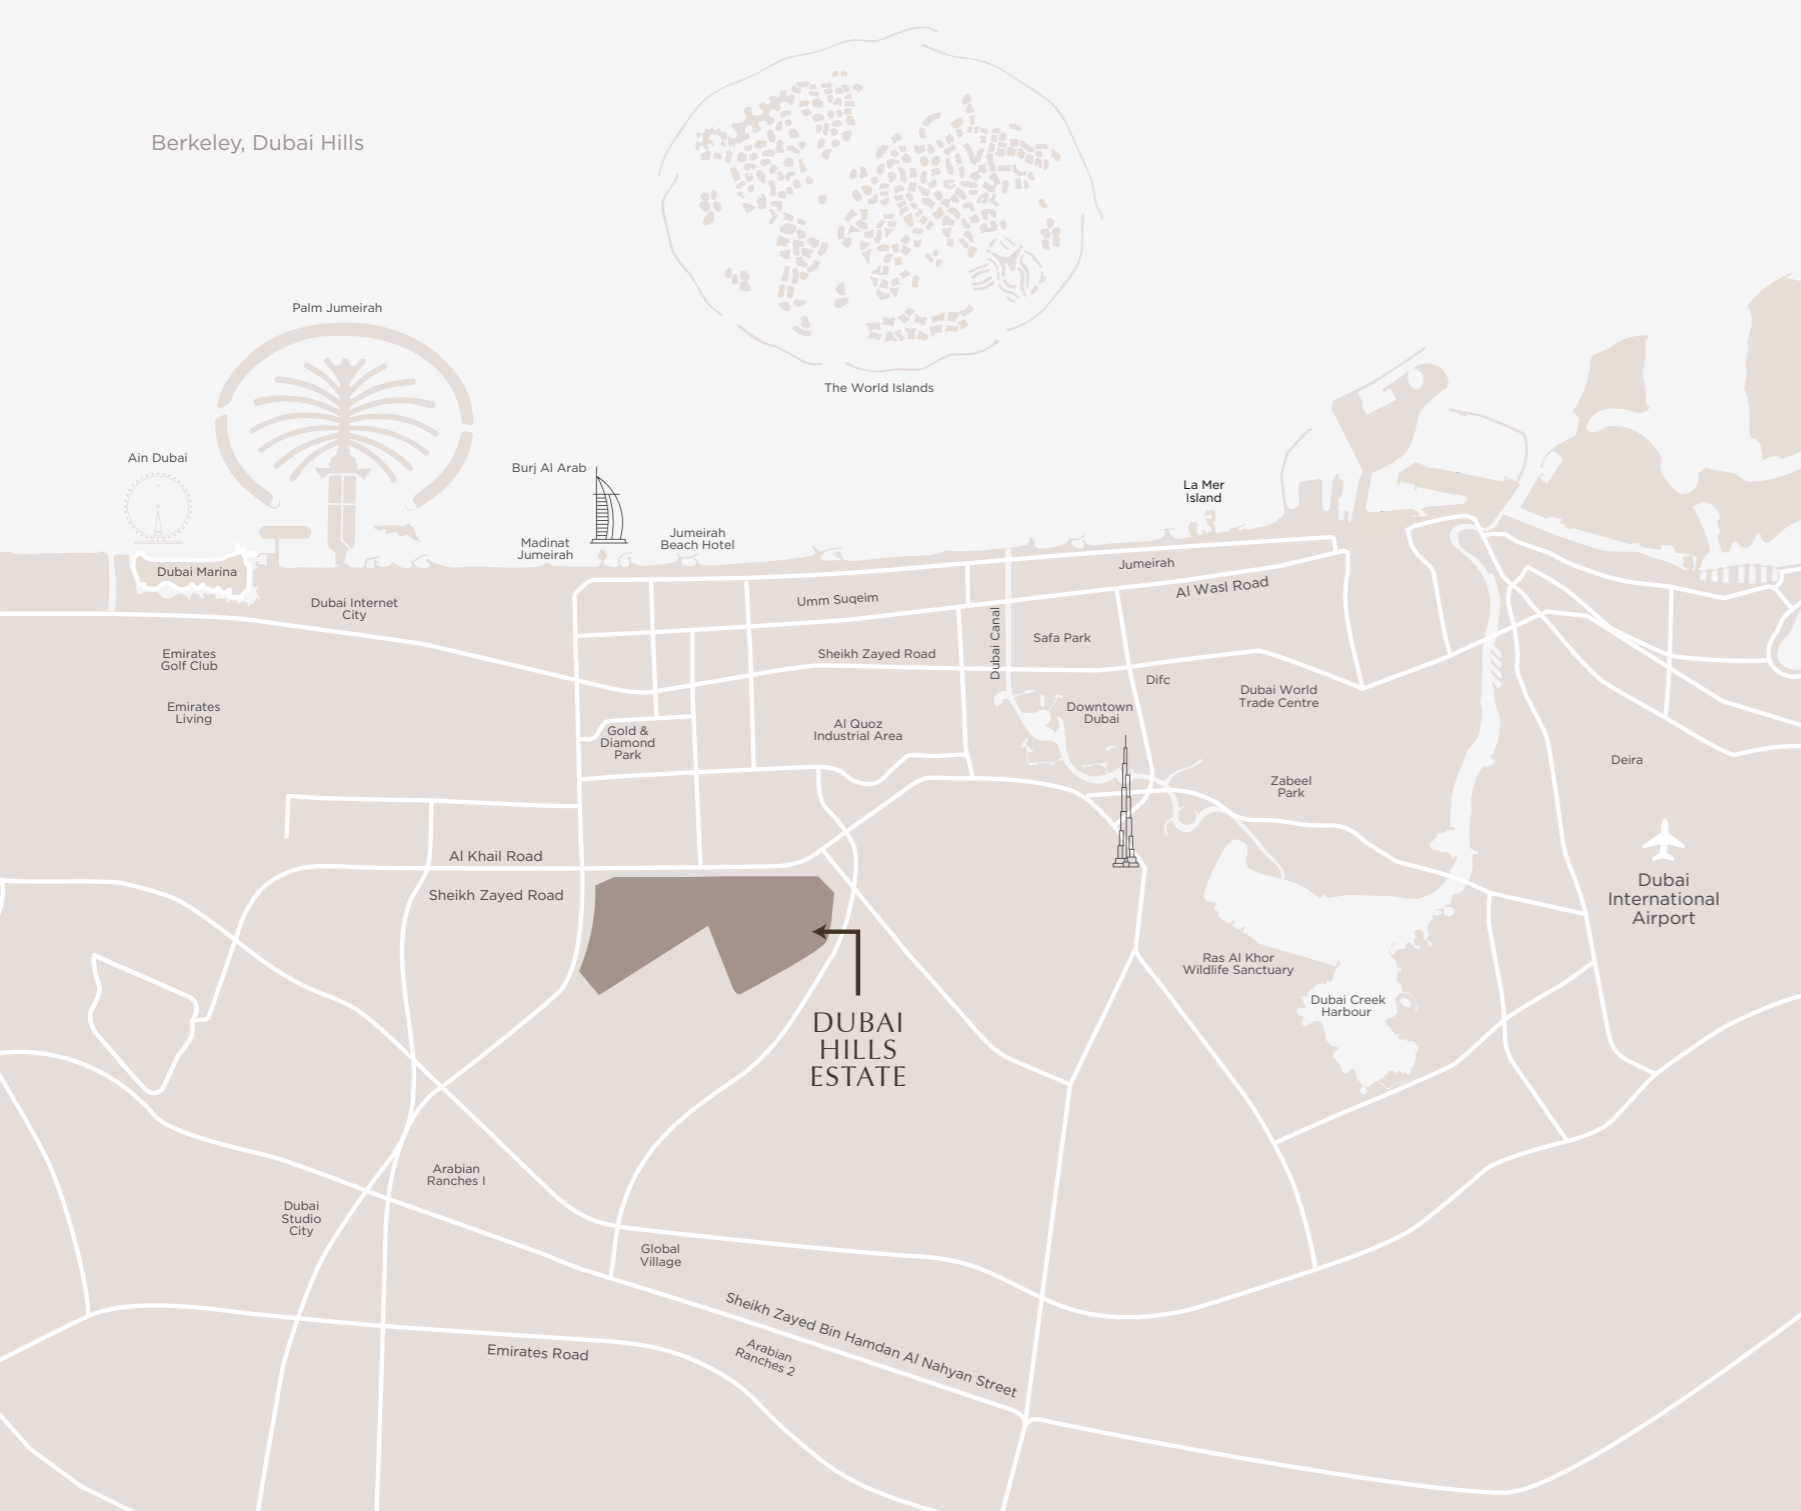

THE REFLECTION GARDEN

Stroll through the green path and seek out a secluded spot for a tranquil moment.

EVERYTHING AT YOUR DOORSTEP

15

minutes from Downtown Dubai

15

minutes from Dubai Marina

20

minutes from Dubai International Airports

25

minutes from Expo City

The Berkeley is strategically positioned, yet distant from the city's hustle. Al Khail Road, Downtown Dubai and major hubs are minutes away and soon, Etihad Rail and Dubai Metro will offer swift airport and emirate connections.