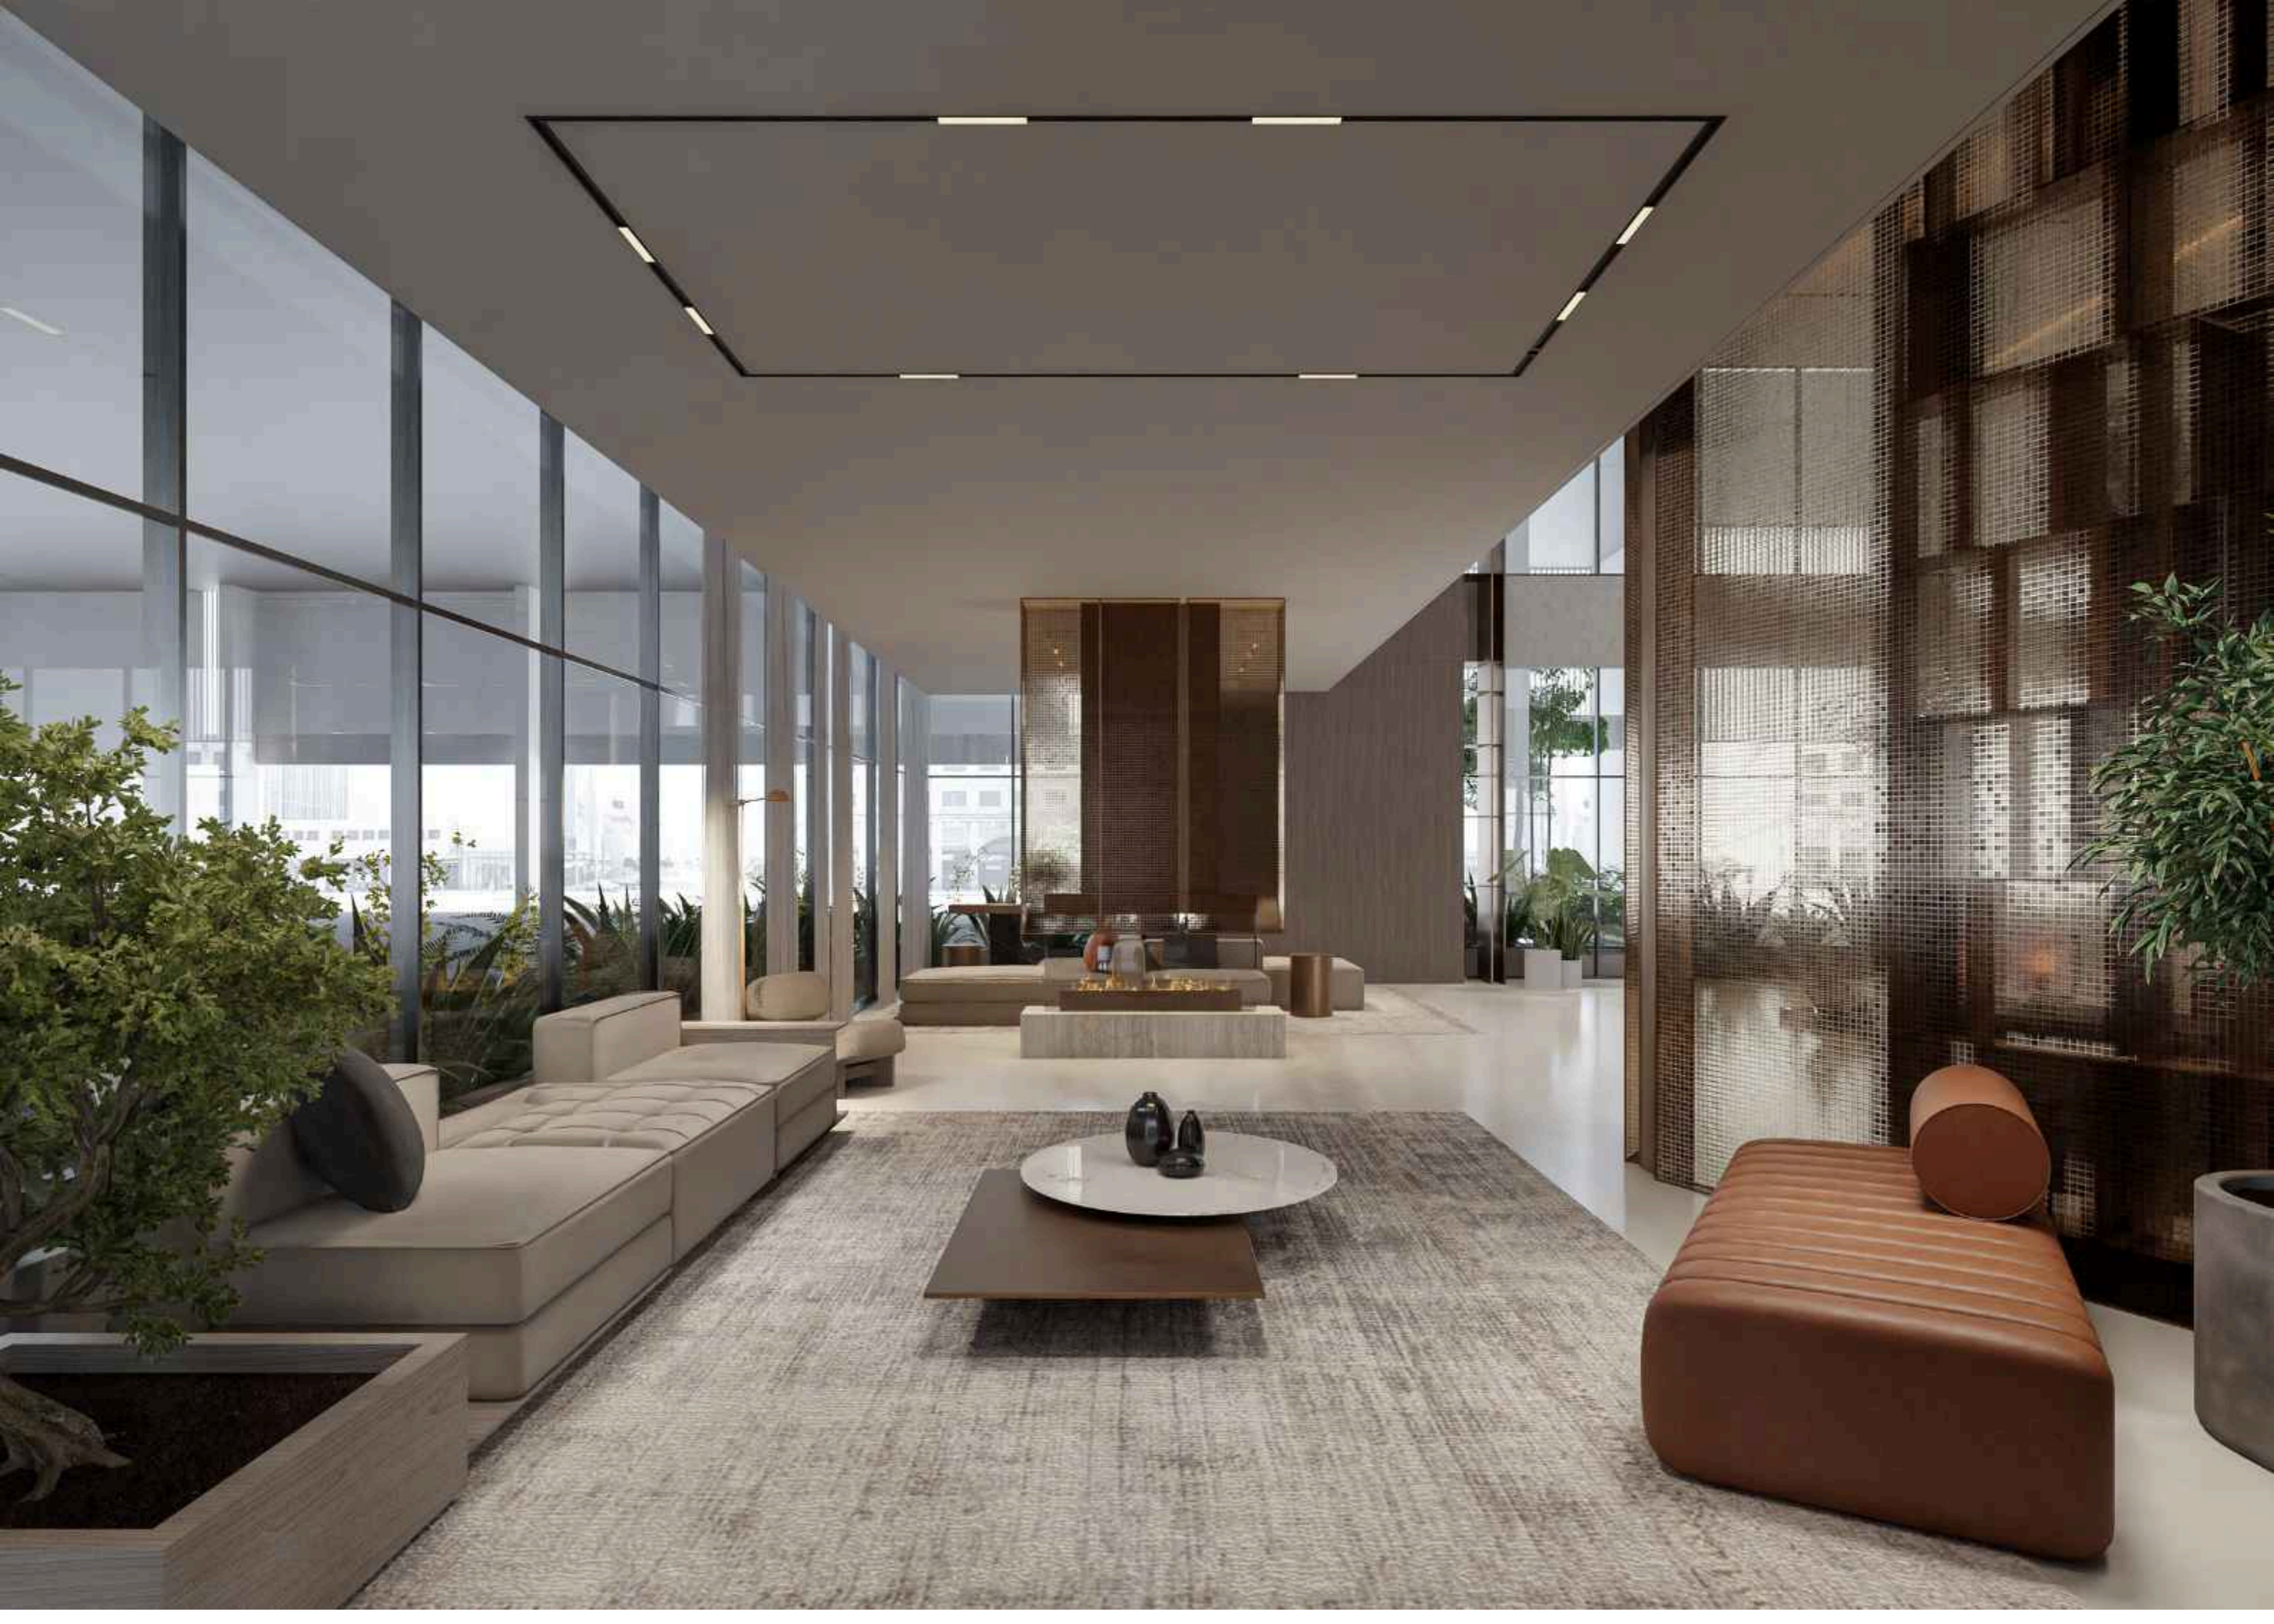

The entrance lobby of Beverly Gardens is a masterful blend of soft lines and delicate tones, creating an ambiance of understated elegance. Every detail is carefully curated to convey a sense of sophistication and refinement, welcoming residents and guests with grace and style. From the gentle curves of the furnishings to the subtle hues of the décor, the lobby exudes an air of timeless beauty and tranquility, setting the tone for the luxurious living experience that awaits within.

TALL ENTRANCE VESTIBULE

ELEVATE THE VISUAL ALLURE AND INSTILL A
FEELING OF SPACIOUSNESS AND MAGNIFICENCE

ENDLESS MOTIVATION

TOP-NOTCH TRAINING EQUIPMENT GUARANTEES A
RADIANT POST-WORKOUT GLOW.

Discover the inspiration to engage in your workout routine within the confines of this stunning private residential gym. As you immerse yourself in your fitness regimen, you'll find yourself captivated by the breathtaking view that stretches out before you, serving as a constant reminder of the beauty and serenity that surrounds you. This harmonious combination of physical exertion and natural splendor creates an environment conducive to motivation and wellness, enhancing your overall exercise experience.