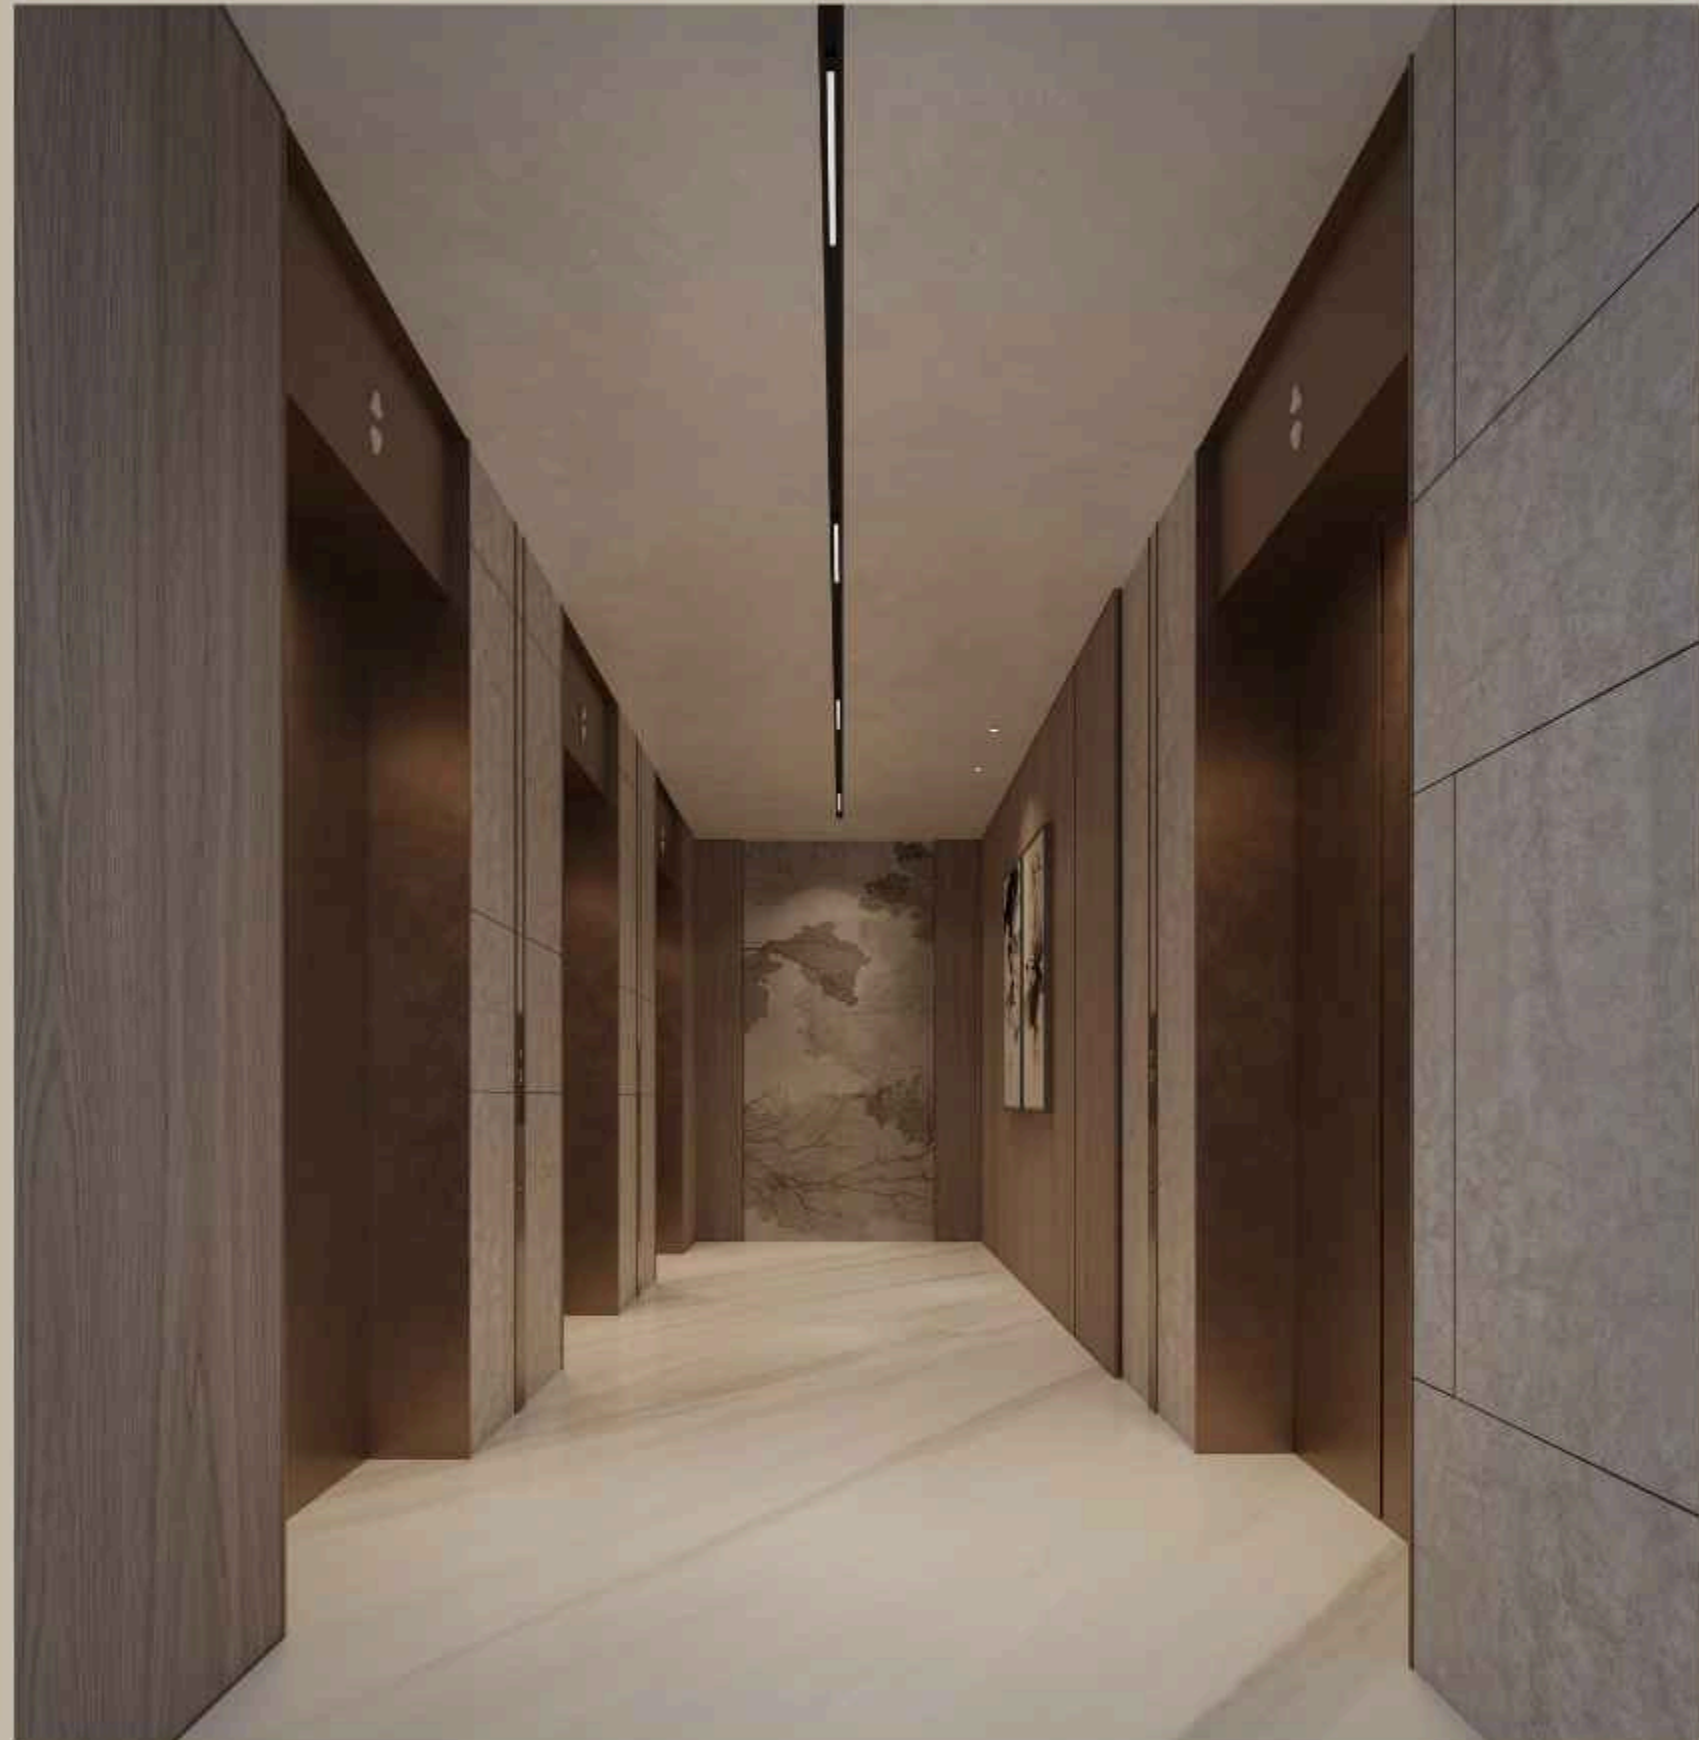

TALL ENTRANCE VESTIBULE

ELEVATE THE VISUAL ALLURE AND INSTILL A
FEELING OF SPACIOUSNESS AND MAGNIFICENCE

ENDLESS MOTIVATION

TOP-NOTCH TRAINING EQUIPMENT GUARANTEES A
RADIANT POST-WORKOUT GLOW.

Discover the inspiration to engage in your workout routine within the confines of this stunning private residential gym. As you immerse yourself in your fitness regimen, you'll find yourself captivated by the breathtaking view that stretches out before you, serving as a constant reminder of the beauty and serenity that surrounds you. This harmonious combination of physical exertion and natural splendor creates an environment conducive to motivation and wellness, enhancing your overall exercise experience.

OPEN-AIR THEATRE

AT THE ROOF TOP

ELEVATOR FOYER

A FRESH EVOLVING EXPERIENCE

In Beverly Gardens, exquisite natural materials adorn the interiors, casting a captivating radiance. Soft, warm light imbues tranquility and elegance. Gentle lines and subtle tones create a seamless blend, enveloping residents in sophistication. From dawn's glow to sunset's hues, Beverly Garden's interiors exude timeless allure, captivating all with ethereal beauty.

BRILLIANT DESIGNS

THE LUSTRE OF EXQUISITE NATURAL MATERIALS,
AND INTERIORS BATHED IN NATURAL LIGHT.

SANITARY FACILITIES

RADIATING FRESHNESS AND FUNCTIONALITY