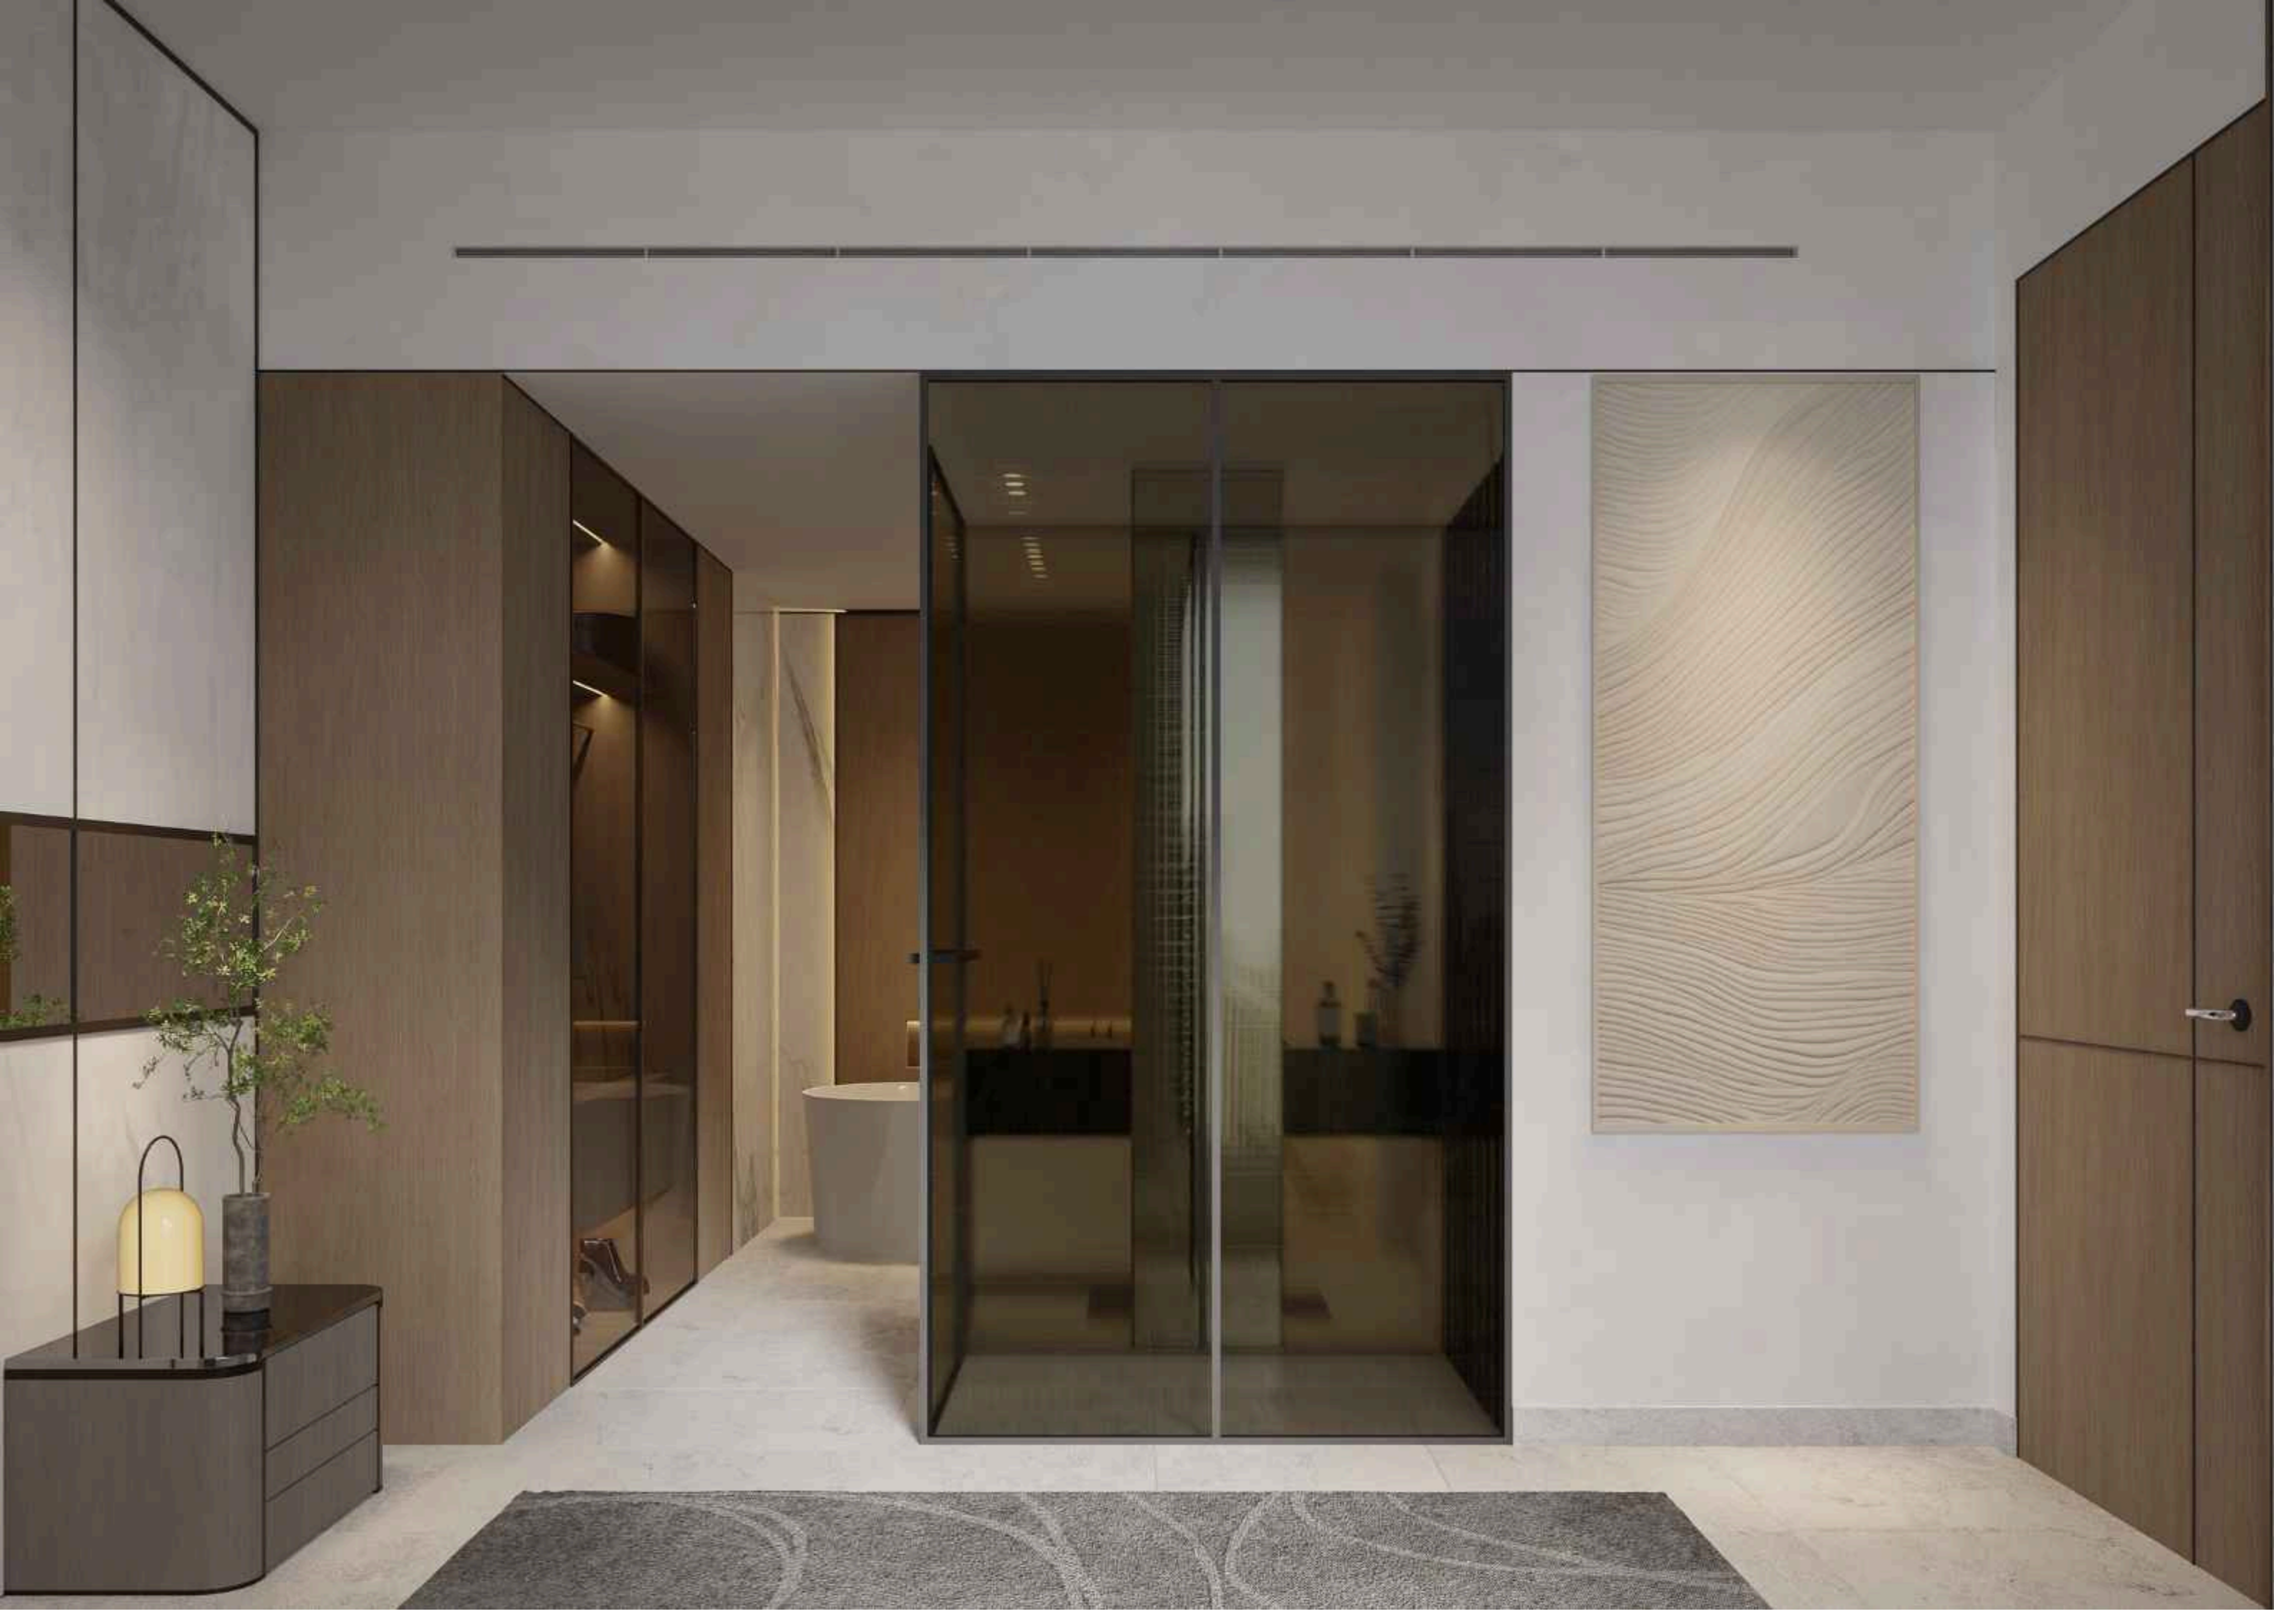

SHAPING FUTURE & BUILDING DREAMS

This stunning structure, meticulously crafted with glass and light, epitomizes architectural brilliance. Its design, a dance of glass and natural light, inspires awe. Each panel dazzles, showcasing the genius behind its construction. A captivating sight, it captivates all with its mesmerizing design.

TALL ENTRANCE VESTIBULE

ELEVATE THE VISUAL ALLURE AND INSTILL A
FEELING OF SPACIOUSNESS AND MAGNIFICENCE

ENDLESS MOTIVATION

TOP-NOTCH TRAINING EQUIPMENT GUARANTEES A
RADIANT POST-WORKOUT GLOW.

Discover the inspiration to engage in your workout routine within the confines of this stunning private residential gym. As you immerse yourself in your fitness regimen, you'll find yourself captivated by the breathtaking view that stretches out before you, serving as a constant reminder of the beauty and serenity that surrounds you. This harmonious combination of physical exertion and natural splendor creates an environment conducive to motivation and wellness, enhancing your overall exercise experience.

OPEN-AIR THEATRE

AT THE ROOF TOP

ELEVATOR FOYER

A FRESH EVOLVING EXPERIENCE

In Beverly Gardens, exquisite natural materials adorn the interiors, casting a captivating radiance. Soft, warm light imbues tranquility and elegance. Gentle lines and subtle tones create a seamless blend, enveloping residents in sophistication. From dawn's glow to sunset's hues, Beverly Garden's interiors exude timeless allure, captivating all with ethereal beauty.

BRILLIANT DESIGNS

THE LUSTRE OF EXQUISITE NATURAL MATERIALS,
AND INTERIORS BATHED IN NATURAL LIGHT.

SANITARY FACILITIES

RADIATING FRESHNESS AND FUNCTIONALITY