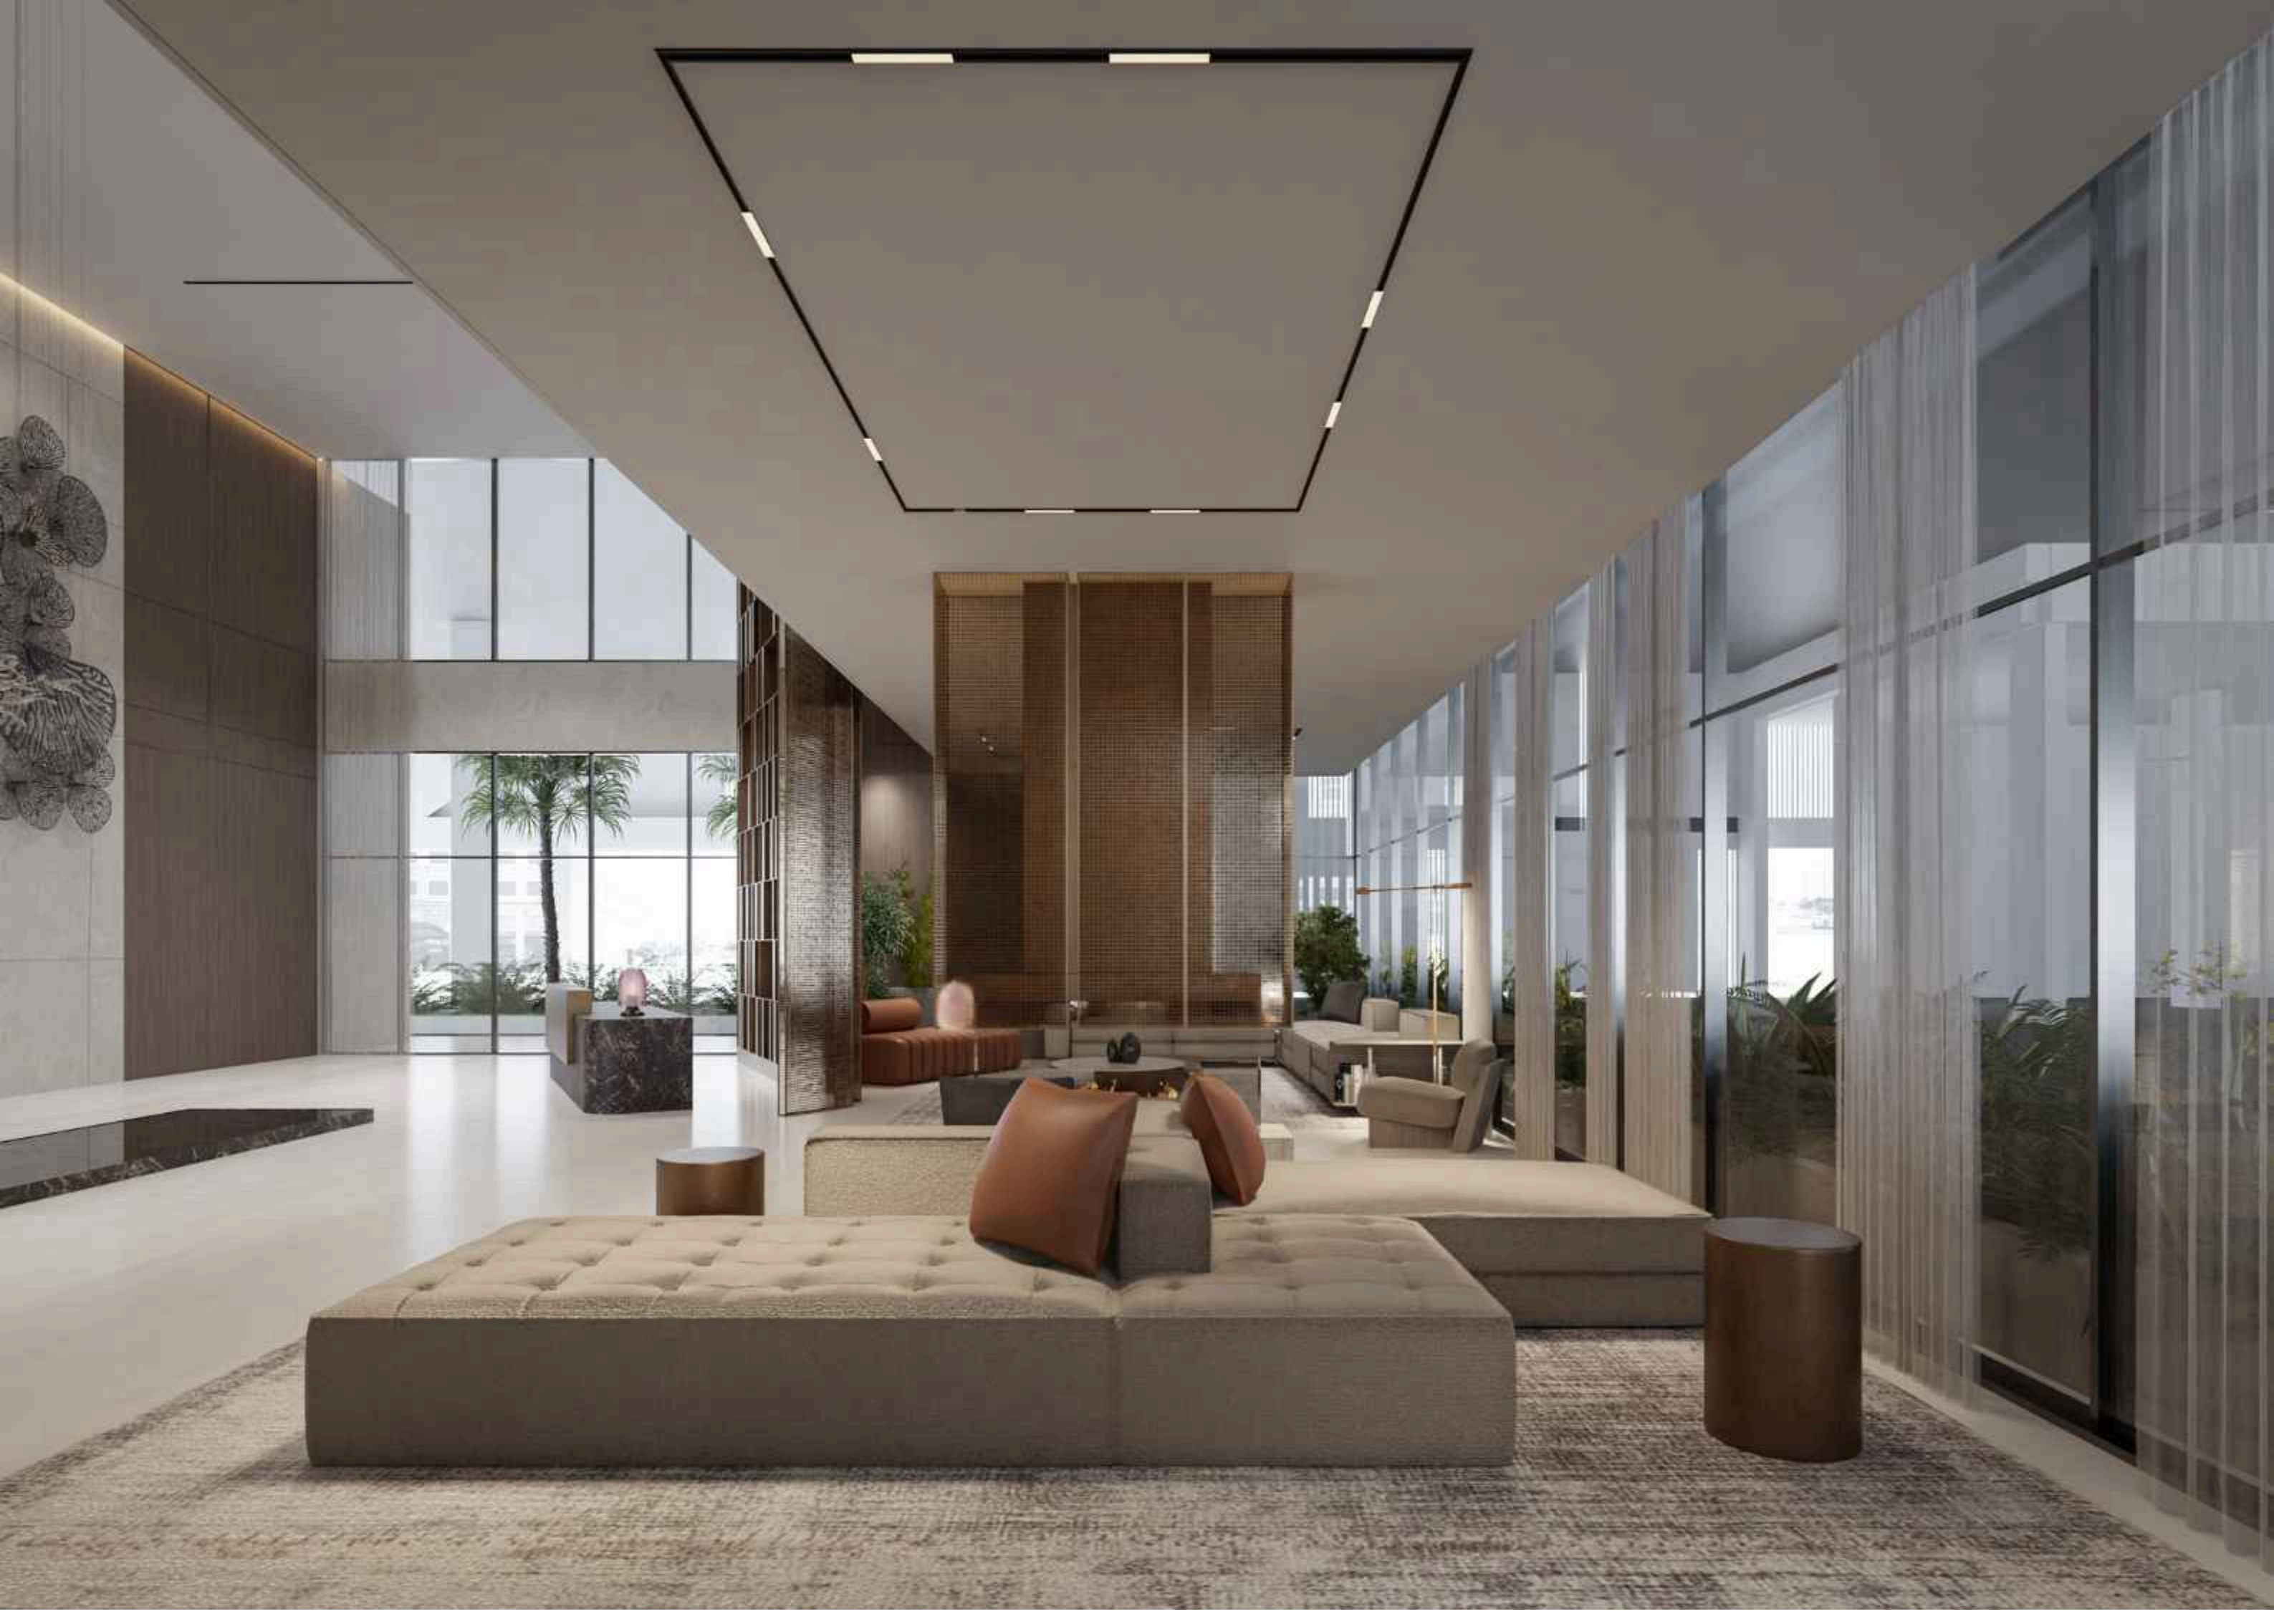

The entrance lobby of Beverly Gardens is a masterful blend of soft lines and delicate tones, creating an ambiance of understated elegance. Every detail is carefully curated to convey a sense of sophistication and refinement, welcoming residents and guests with grace and style. From the gentle curves of the furnishings to the subtle hues of the décor, the lobby exudes an air of timeless beauty and tranquility, setting the tone for the luxurious living experience that awaits within.

TALL ENTRANCE VESTIBULE

ELEVATE THE VISUAL ALLURE AND INSTILL A
FEELING OF SPACIOUSNESS AND MAGNIFICENCE

ENDLESS MOTIVATION

TOP-NOTCH TRAINING EQUIPMENT GUARANTEES A
RADIANT POST-WORKOUT GLOW.

Discover the inspiration to engage in your workout routine within the confines of this stunning private residential gym. As you immerse yourself in your fitness regimen, you'll find yourself captivated by the breathtaking view that stretches out before you, serving as a constant reminder of the beauty and serenity that surrounds you. This harmonious combination of physical exertion and natural splendor creates an environment conducive to motivation and wellness, enhancing your overall exercise experience.