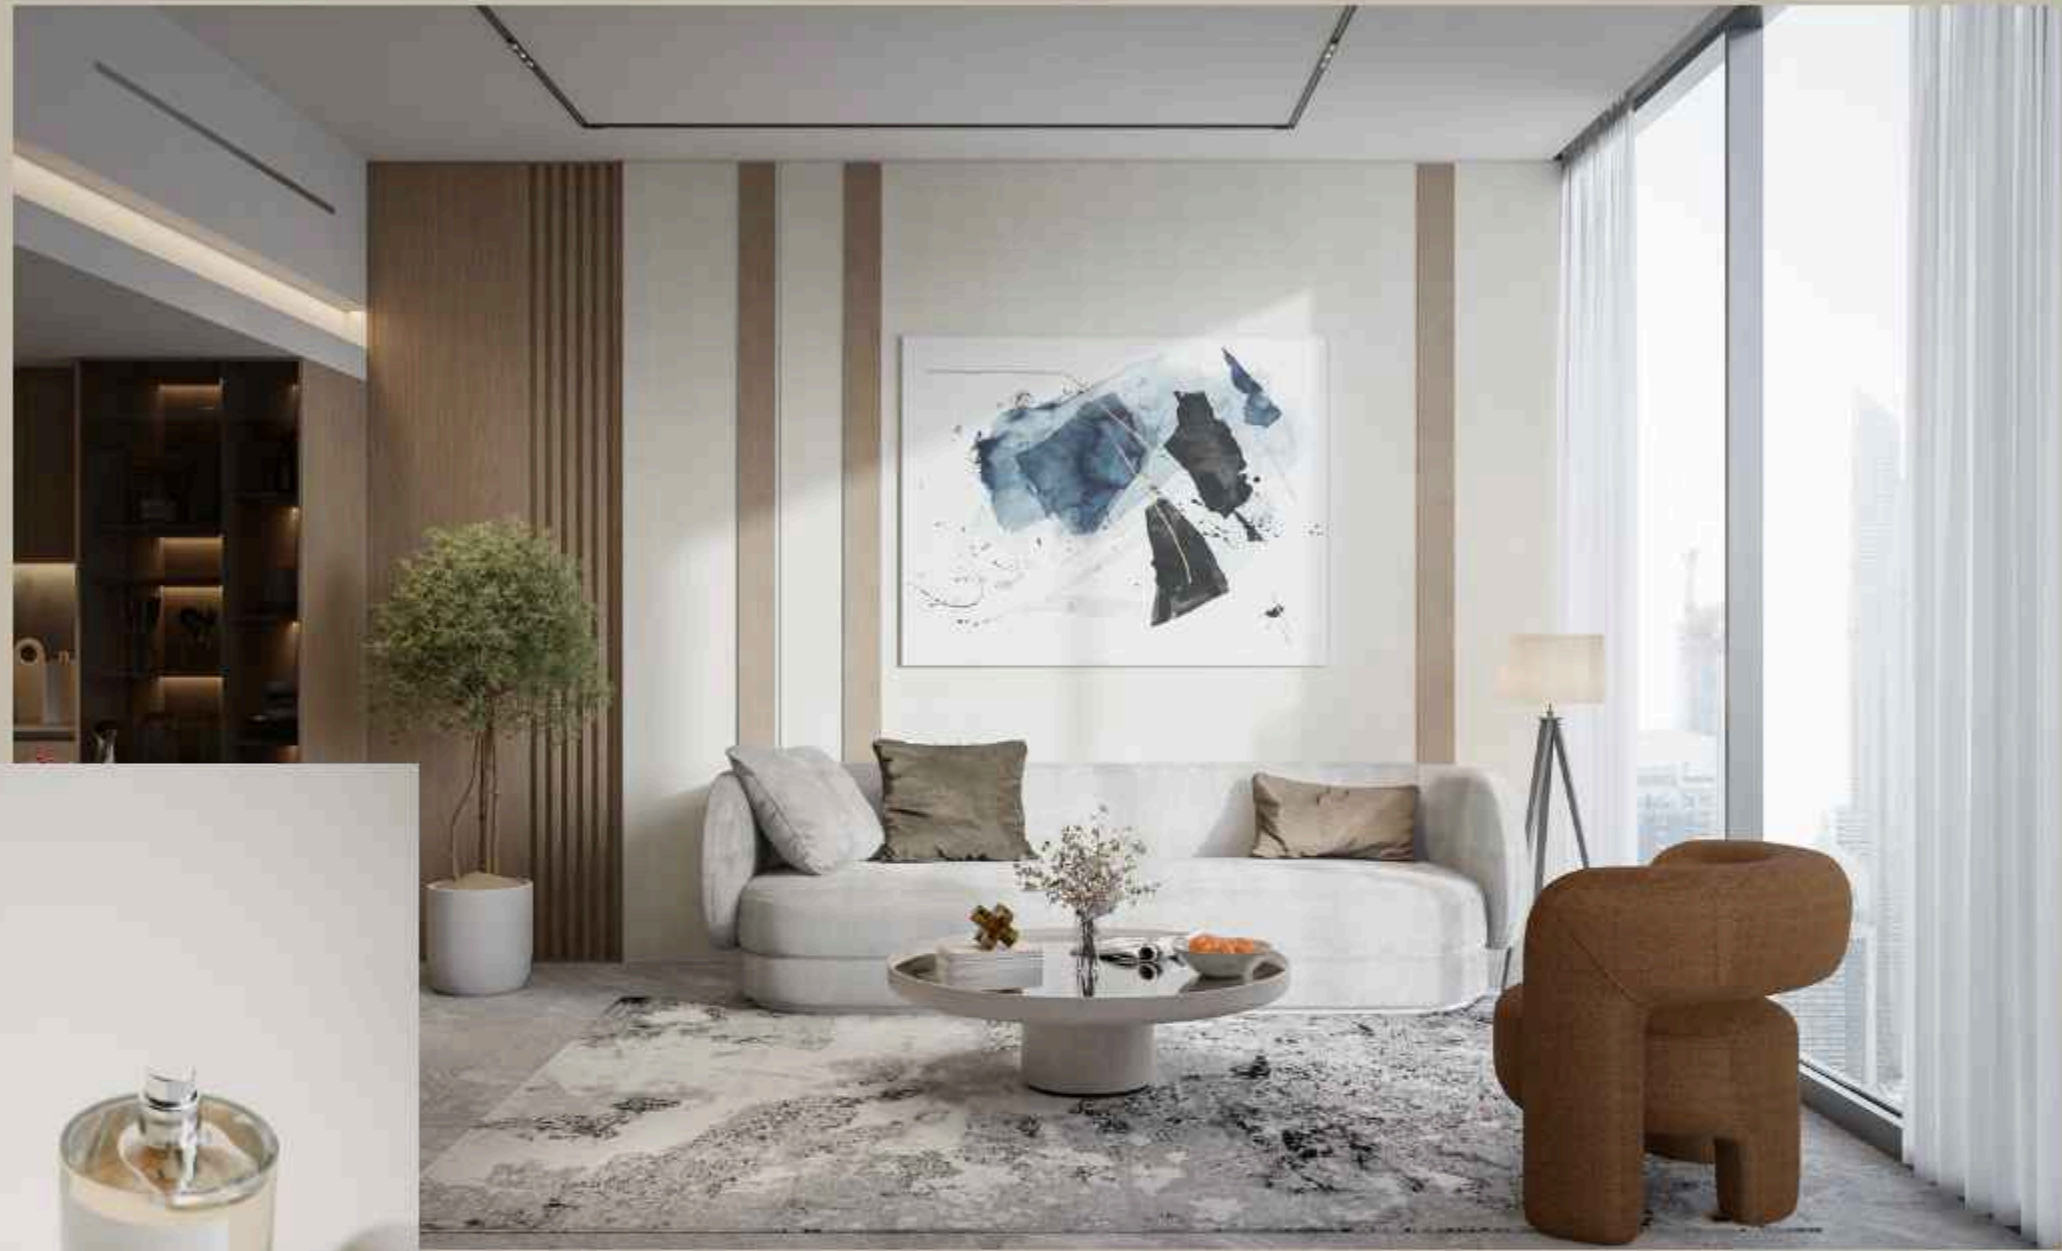

BRILLIANT DESIGNS

THE LUSTRE OF EXQUISITE NATURAL MATERIALS,
AND INTERIORS BATHED IN NATURAL LIGHT.