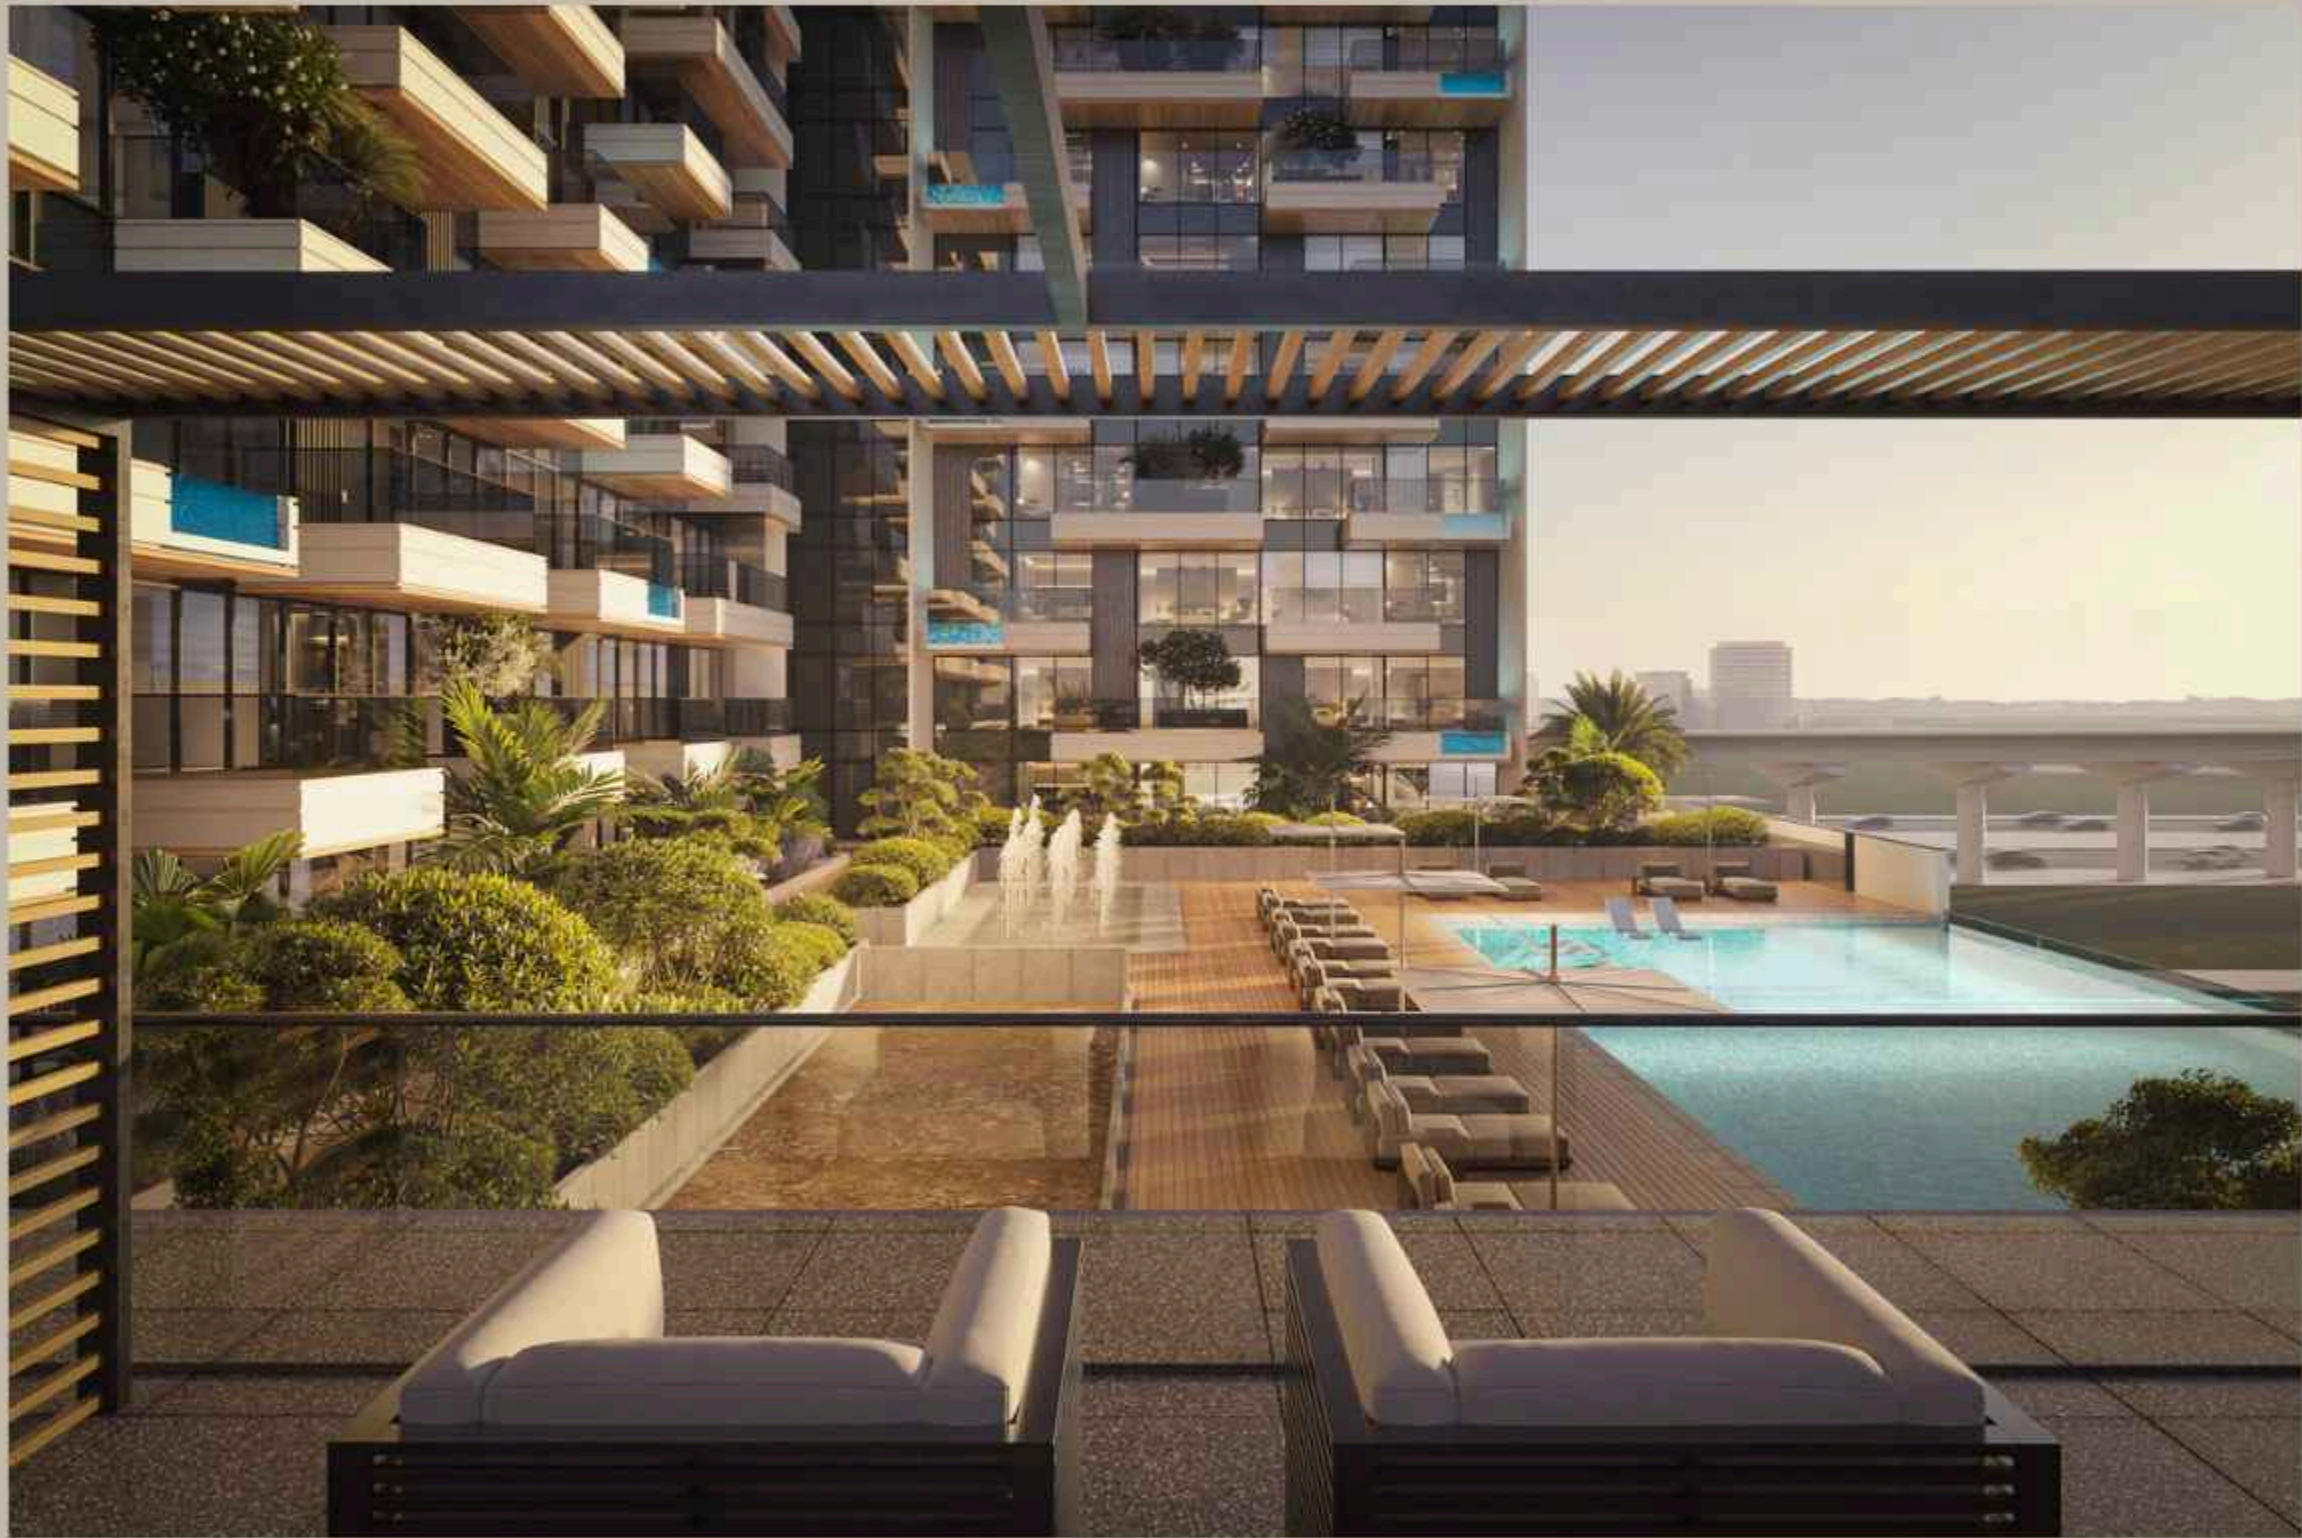

CAPTURING THE ESSENCE

ENHANCING LIFESTYLES AND FULFILLING DREAMS,
ONE HOME AT A TIME.

Beverly Gardens fosters a vibrant community dedicated to well-being. Offering a range of amenities, from outdoor exercise tracks to fully equipped fitness studios, it promotes an active lifestyle. Residents can unwind in outdoor lounge areas and pools, ensuring optimal rejuvenation and enjoyment.