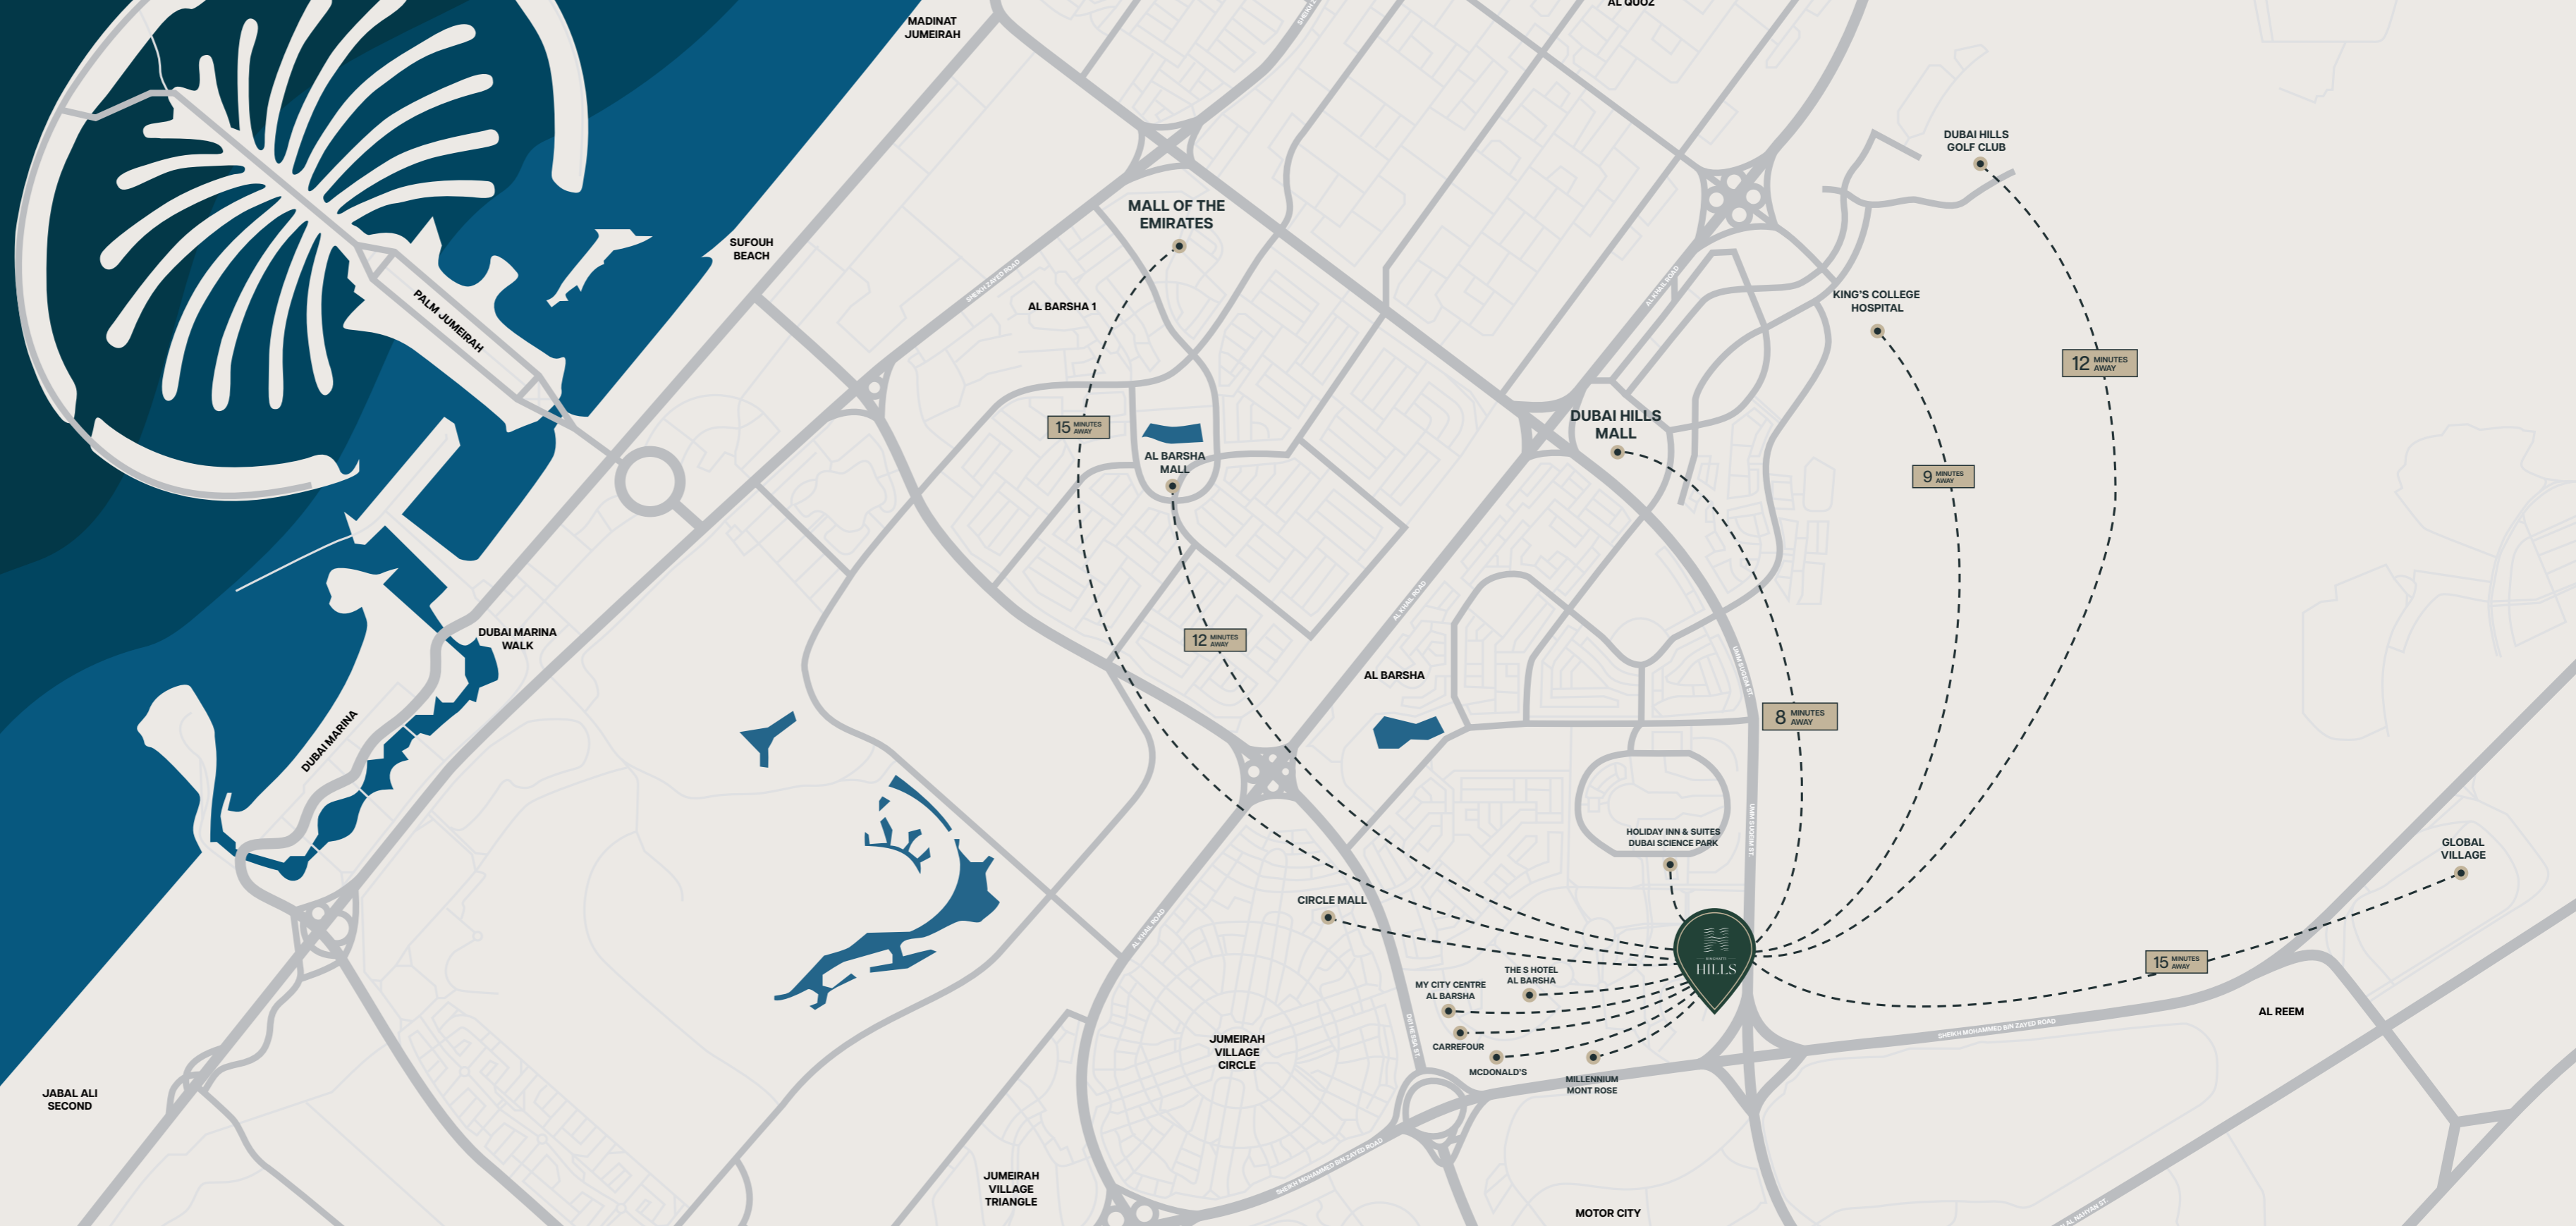

### Total Units

Residential Units - 1666

Shop (Ground Floor) - 21

Situated in the Heart  
of A Bustling Urban  
Landscape

where *Sophistication*

intertwines with *Tranquility.*