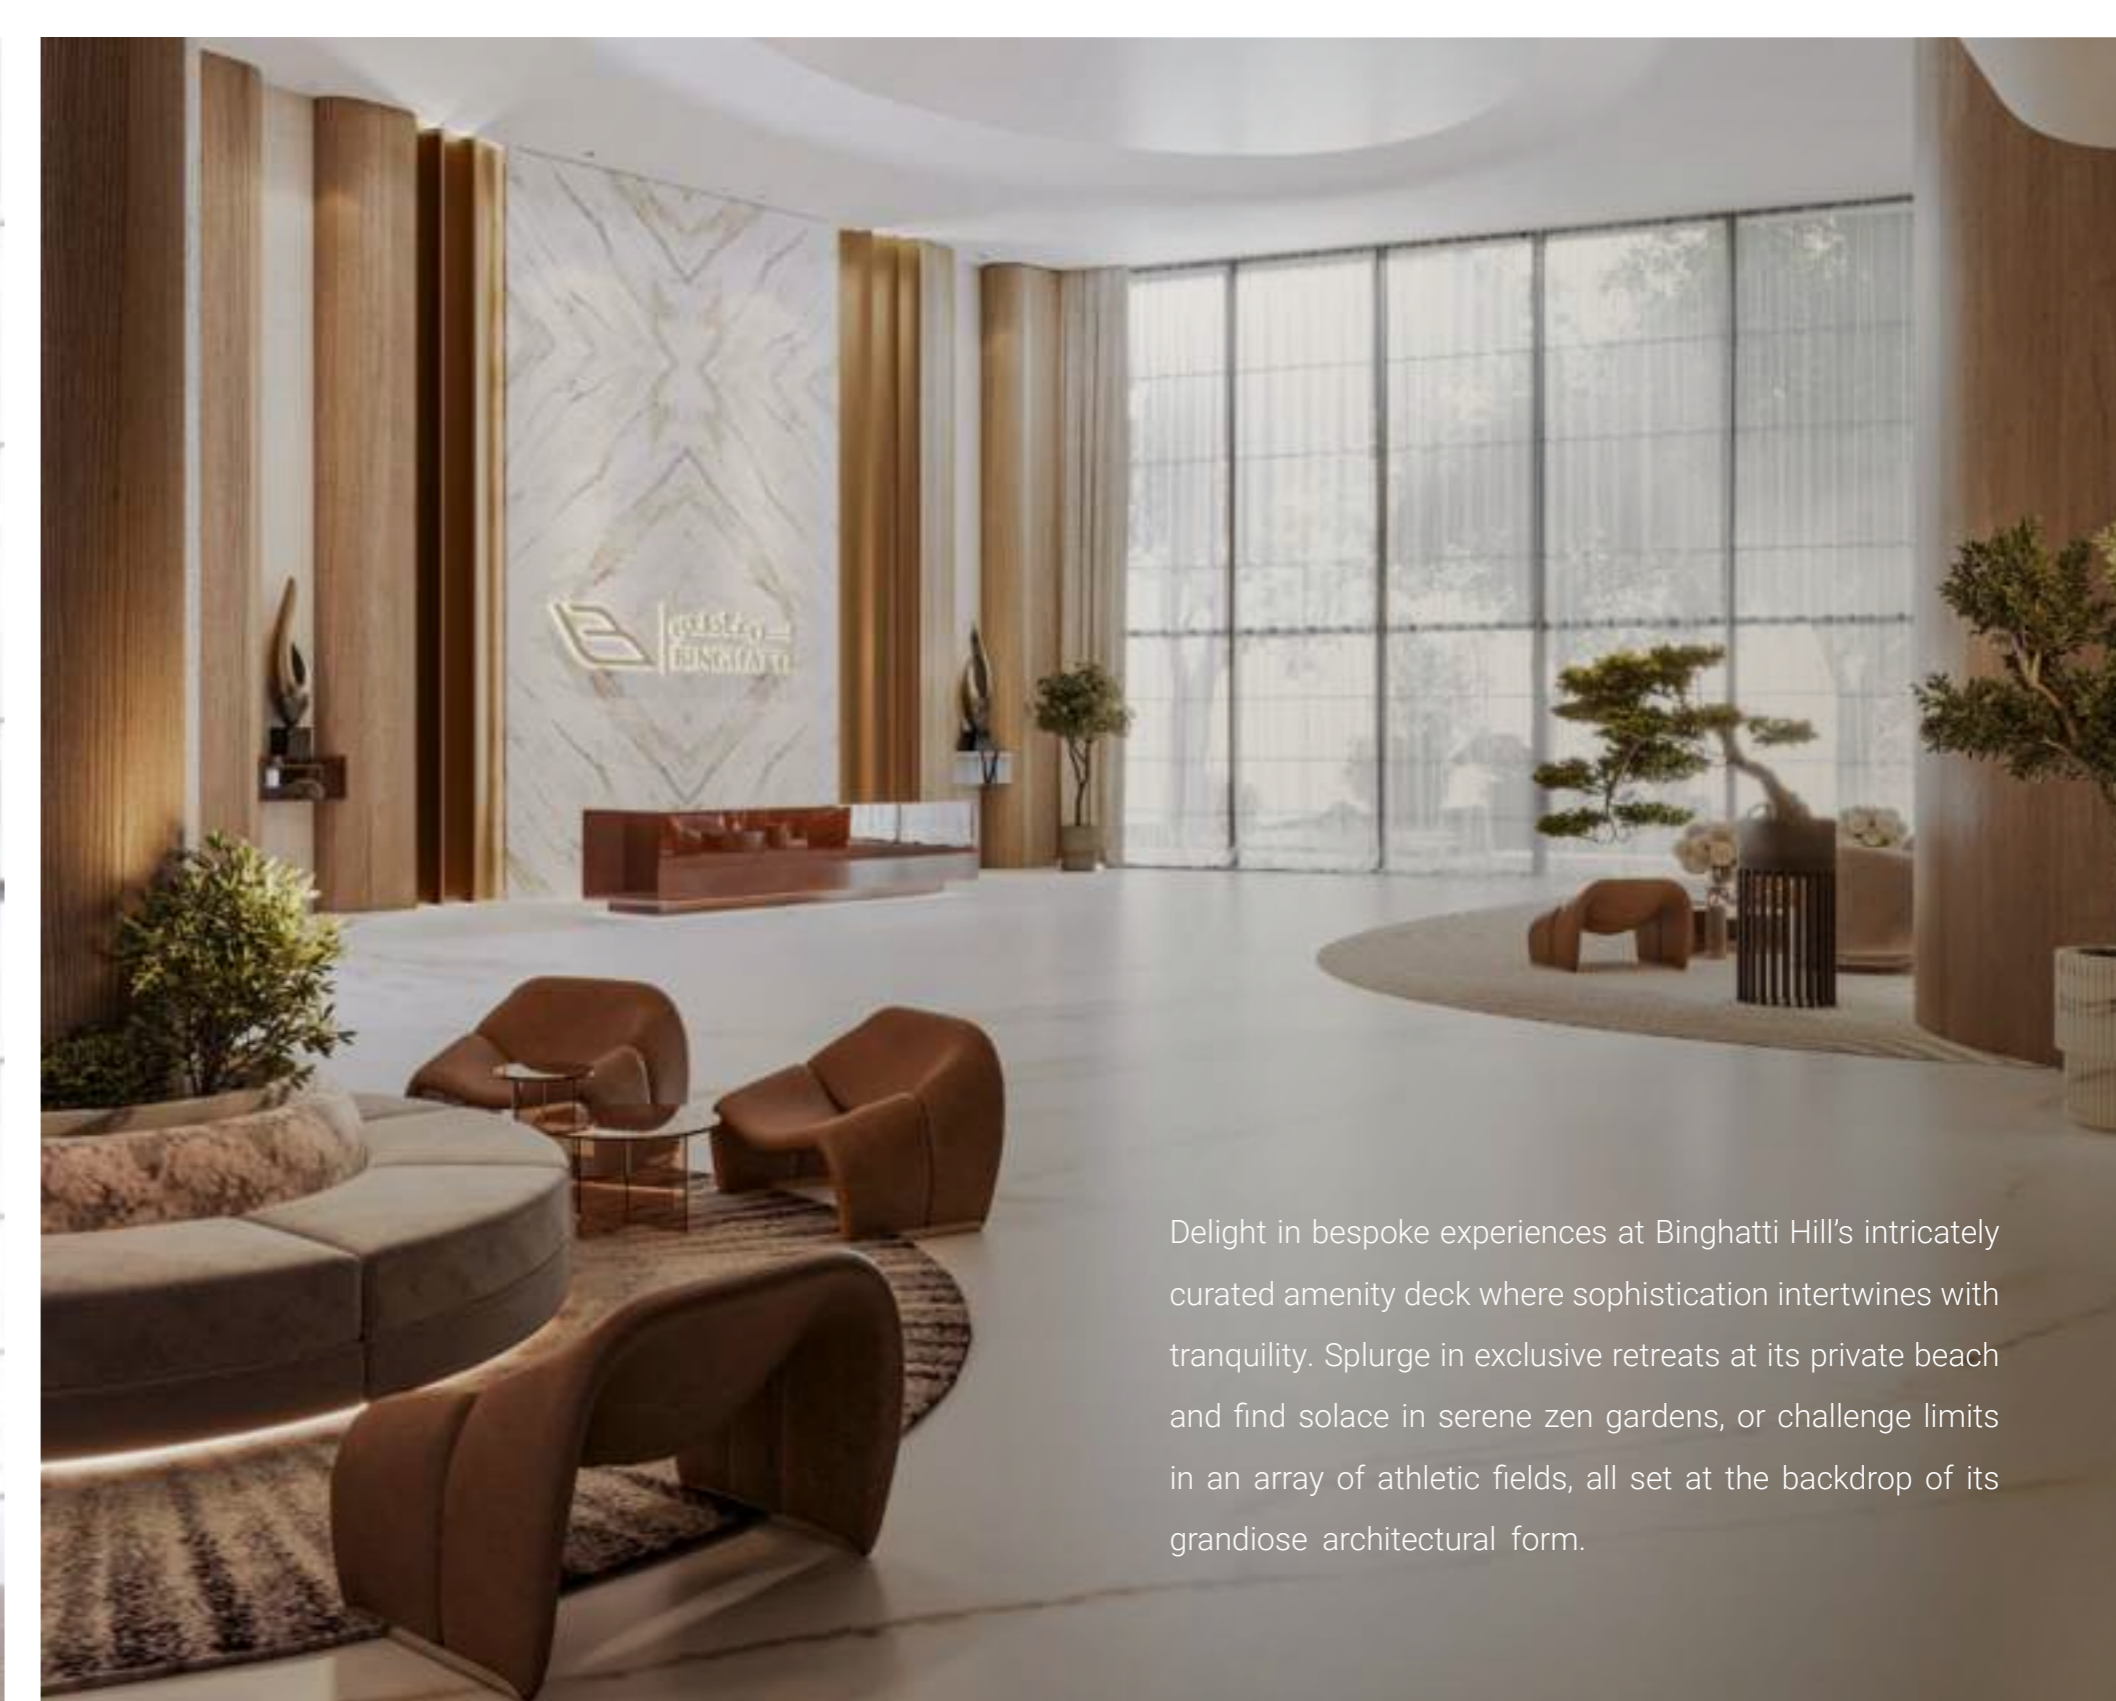

Delight in bespoke experiences at Binghatti Hill's intricately curated amenity deck where sophistication intertwines with tranquility. Splurge in exclusive retreats at its private beach and find solace in serene zen gardens, or challenge limits in an array of athletic fields, all set at the backdrop of its grandiose architectural form.