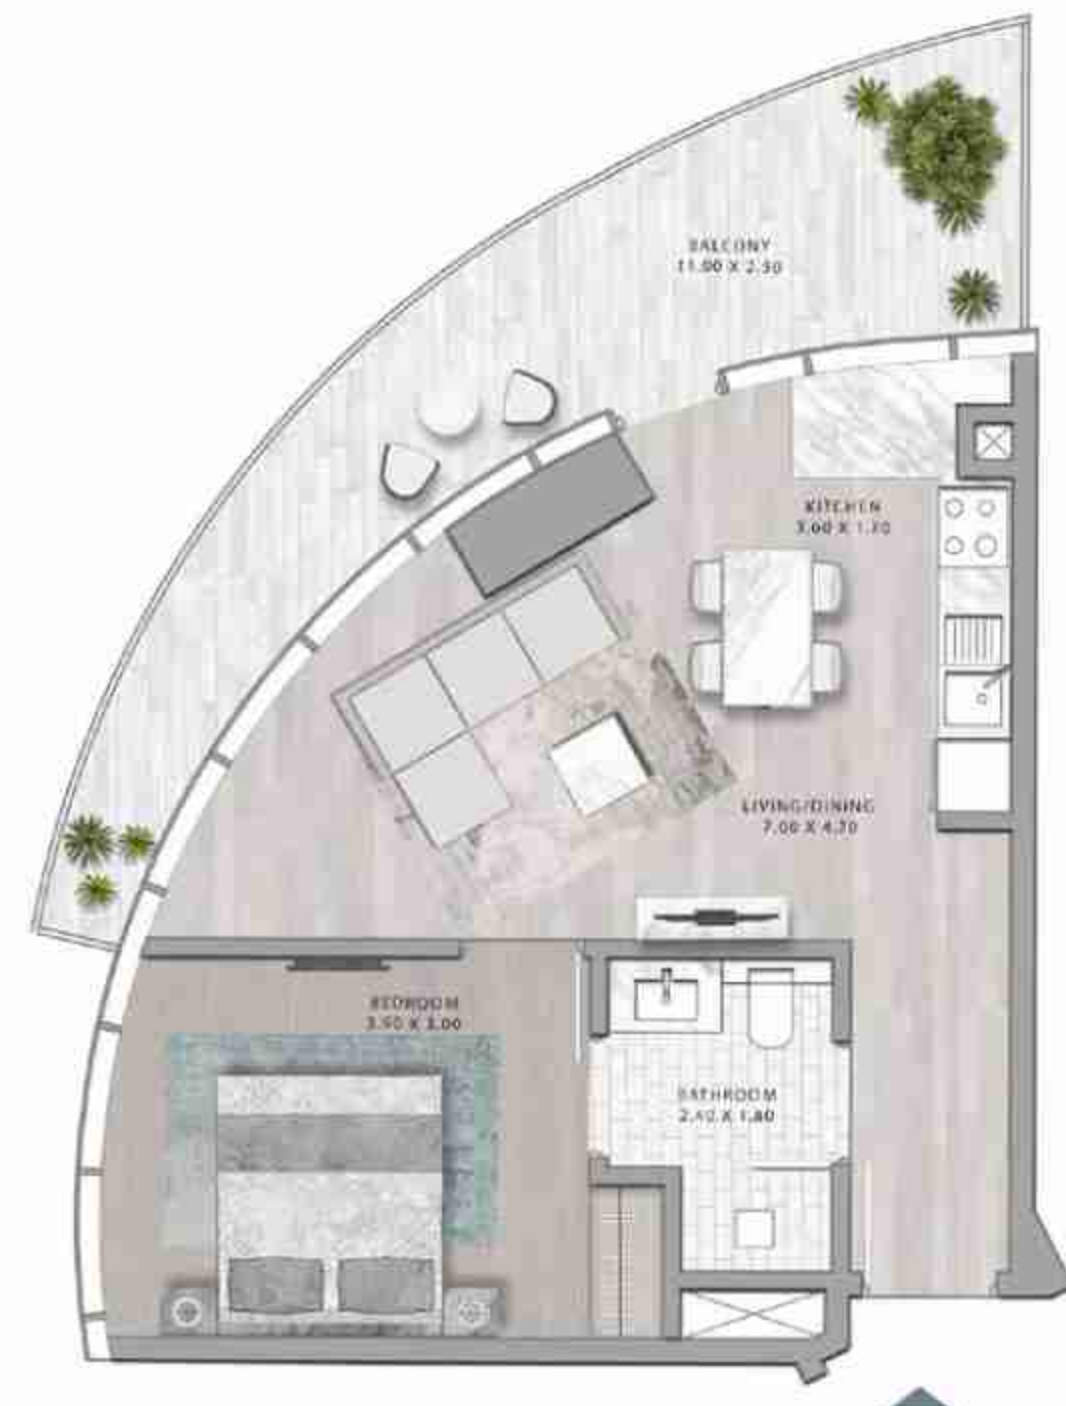

1-BEDROOM

TYPE E3-M