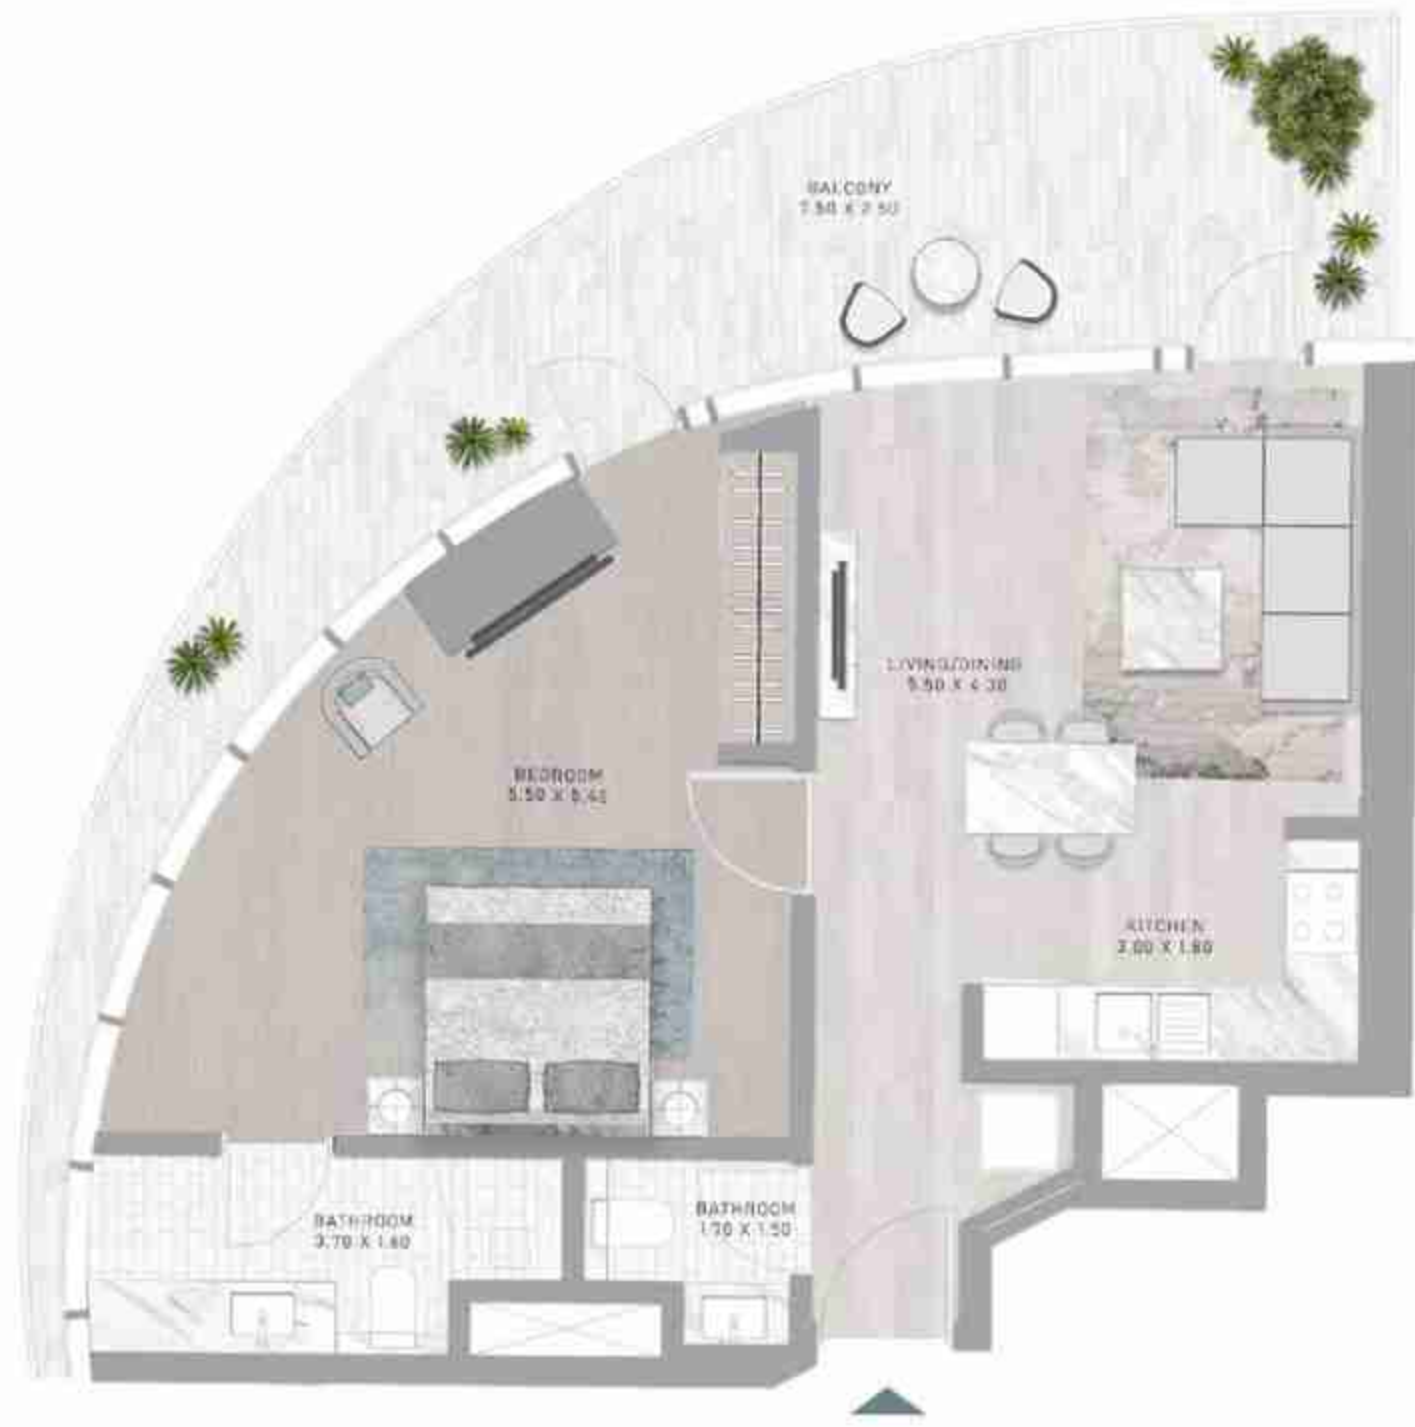

1-BEDROOM

TYPE G1-M

LEVEL 33

CANAL
HEIGHTS II
de GRISOGONO