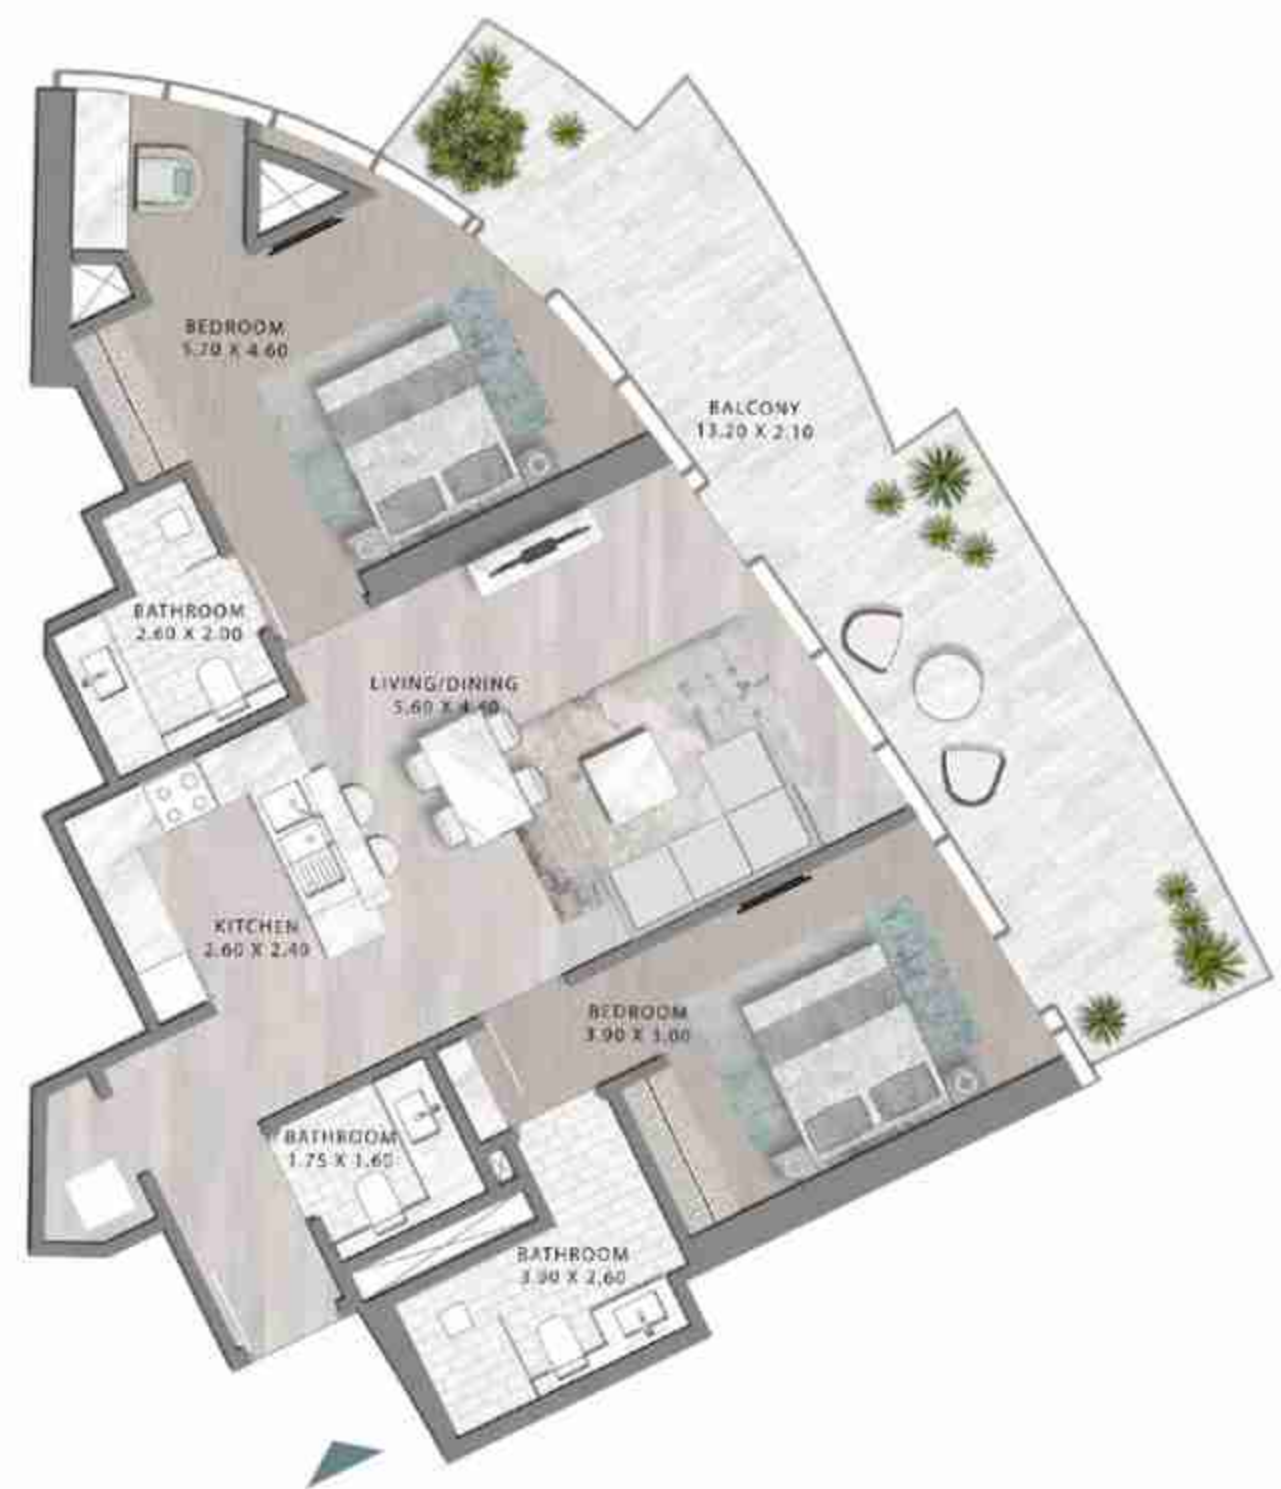

2-BEDROOM

TYPE D5

LEVEL 37

2-BEDROOM

TYPE D5-M

LEVEL 37

CANAL HEIGHTS 2 BY DE GRISOGONO

CANAL HEIGHTS 2 BY DE GRISOGONO