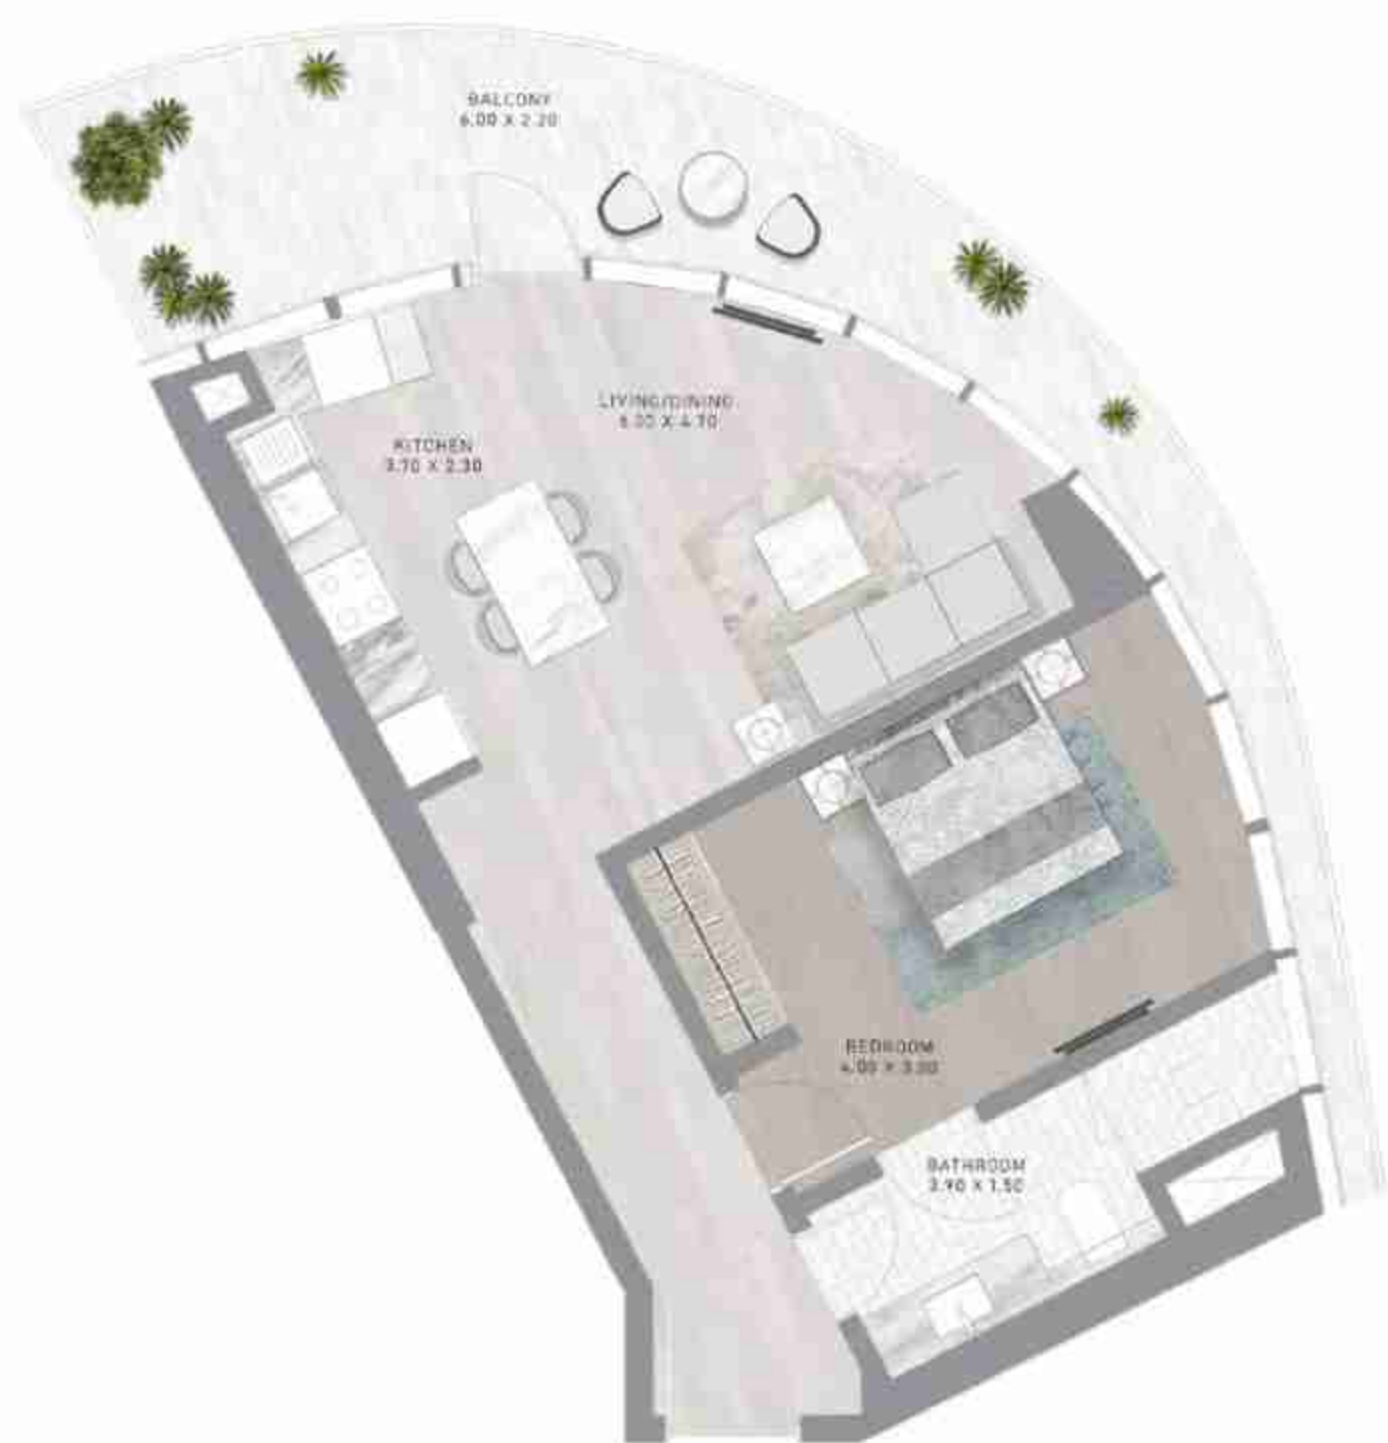

1-BEDROOM

TYPE A6

LEVEL 13

CANAL HEIGHTS II
by de GRISOGONO