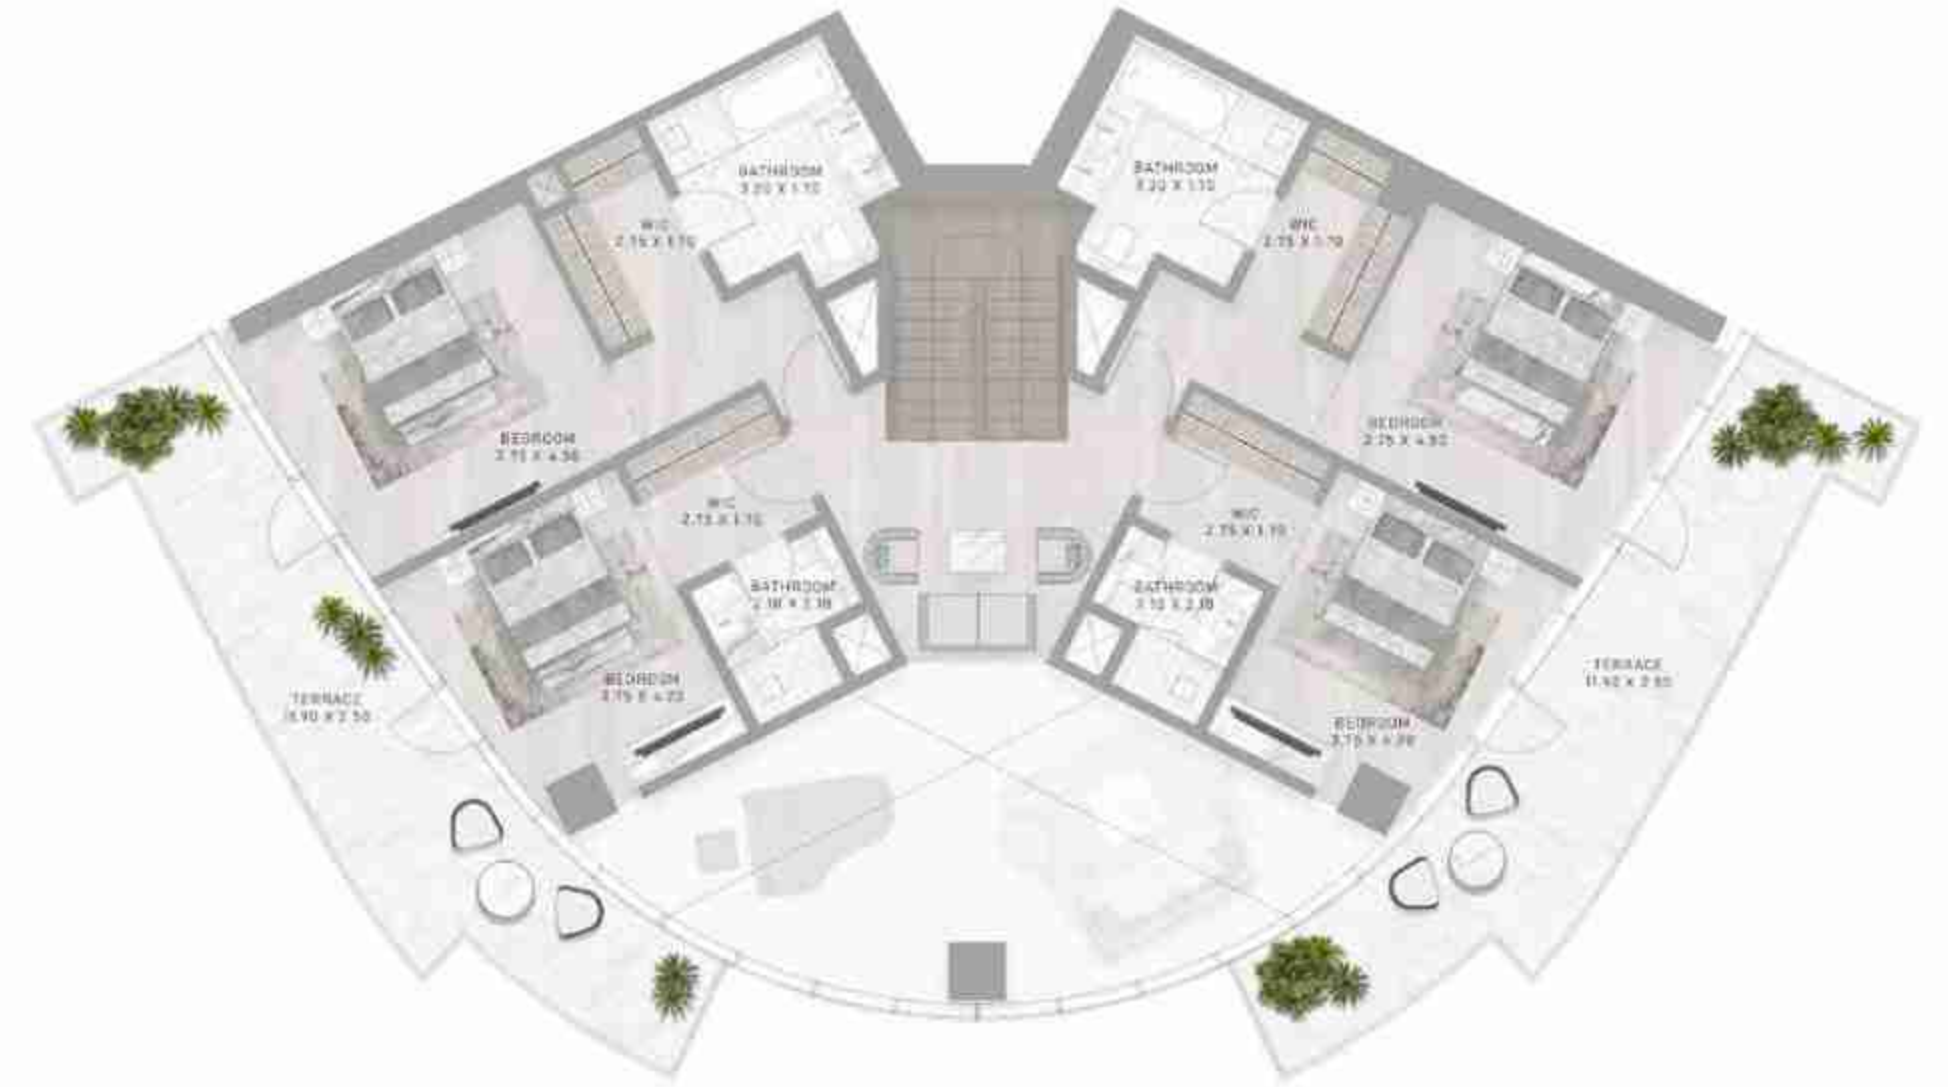

CANAL HEIGHTS II BY GRISSONO

CANAL HEIGHTS II BY GRISSONO

LOWER FLOOR

LEVEL 43

UPPER FLOOR

LEVEL 44

DAMAC PROPERTIES

LIVE THE LUXURY