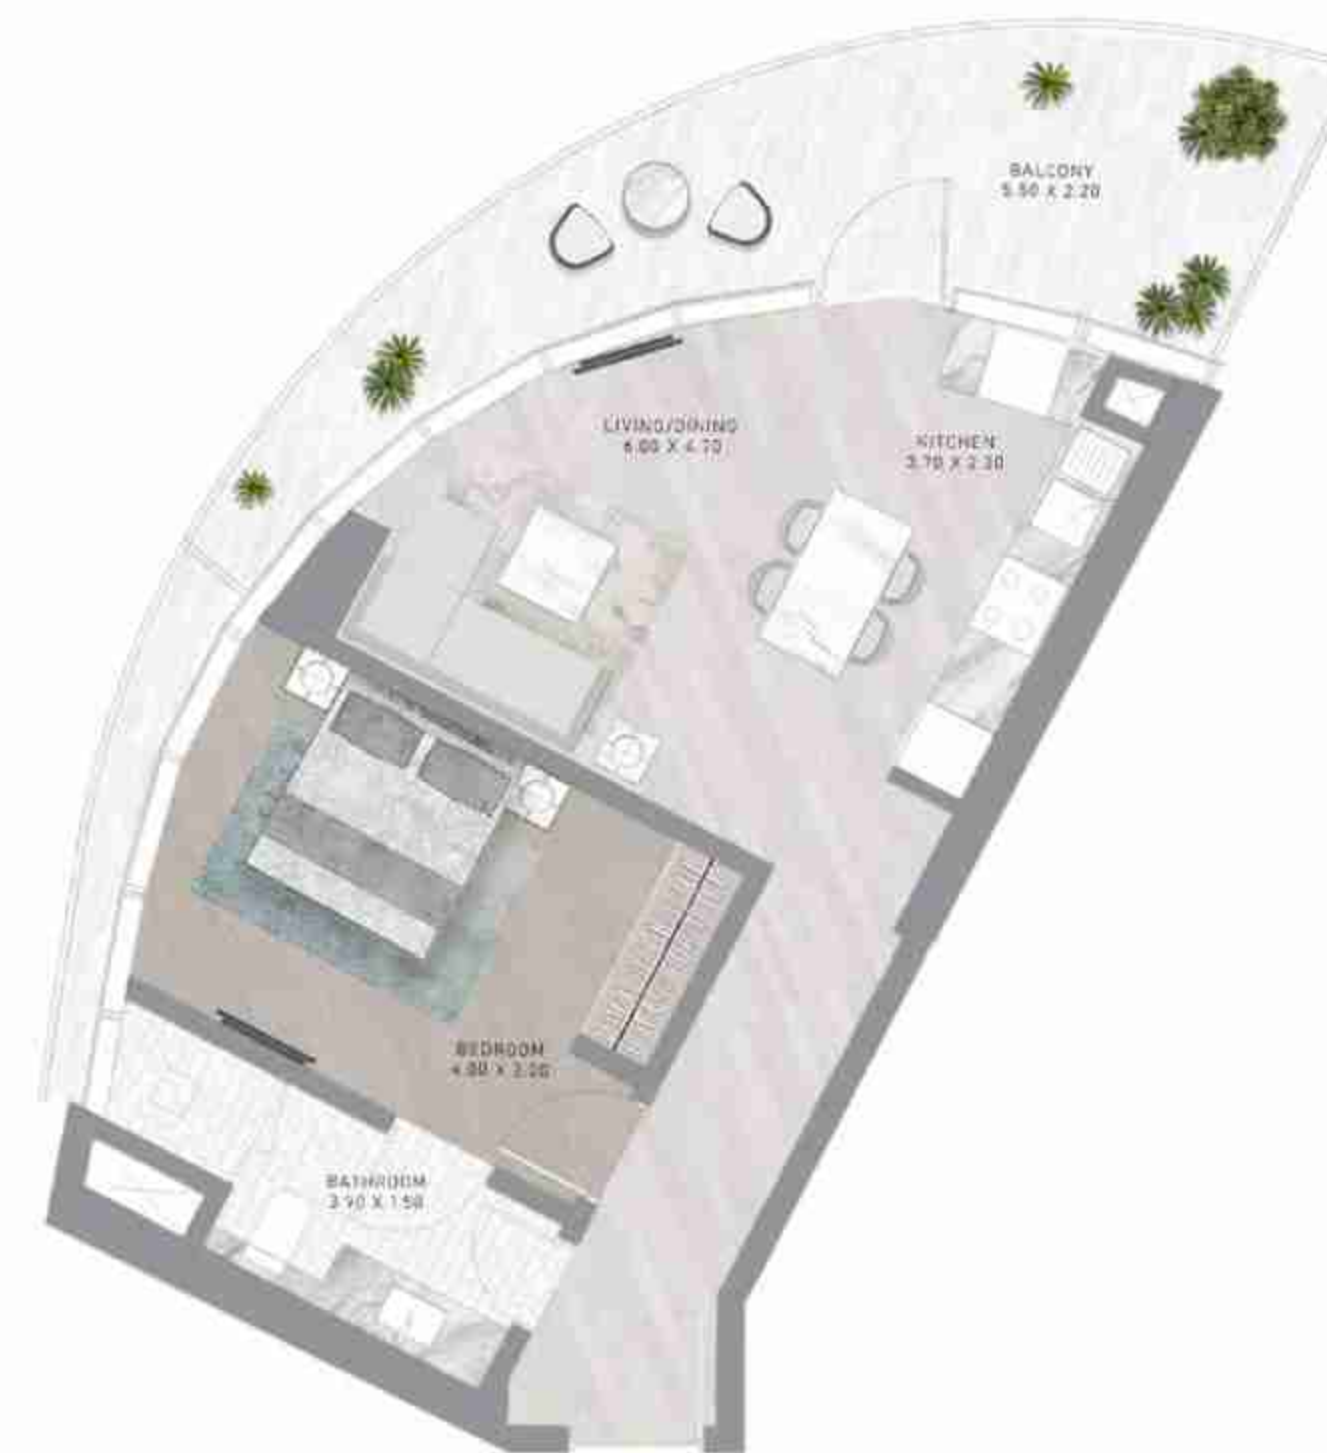

CANAL HEIGHTS 2 BY DE GRISOGONO

1-BEDROOM

TYPE A5

LEVEL 12

1-BEDROOM

TYPE A5-M

LEVEL 12

1-BEDROOM