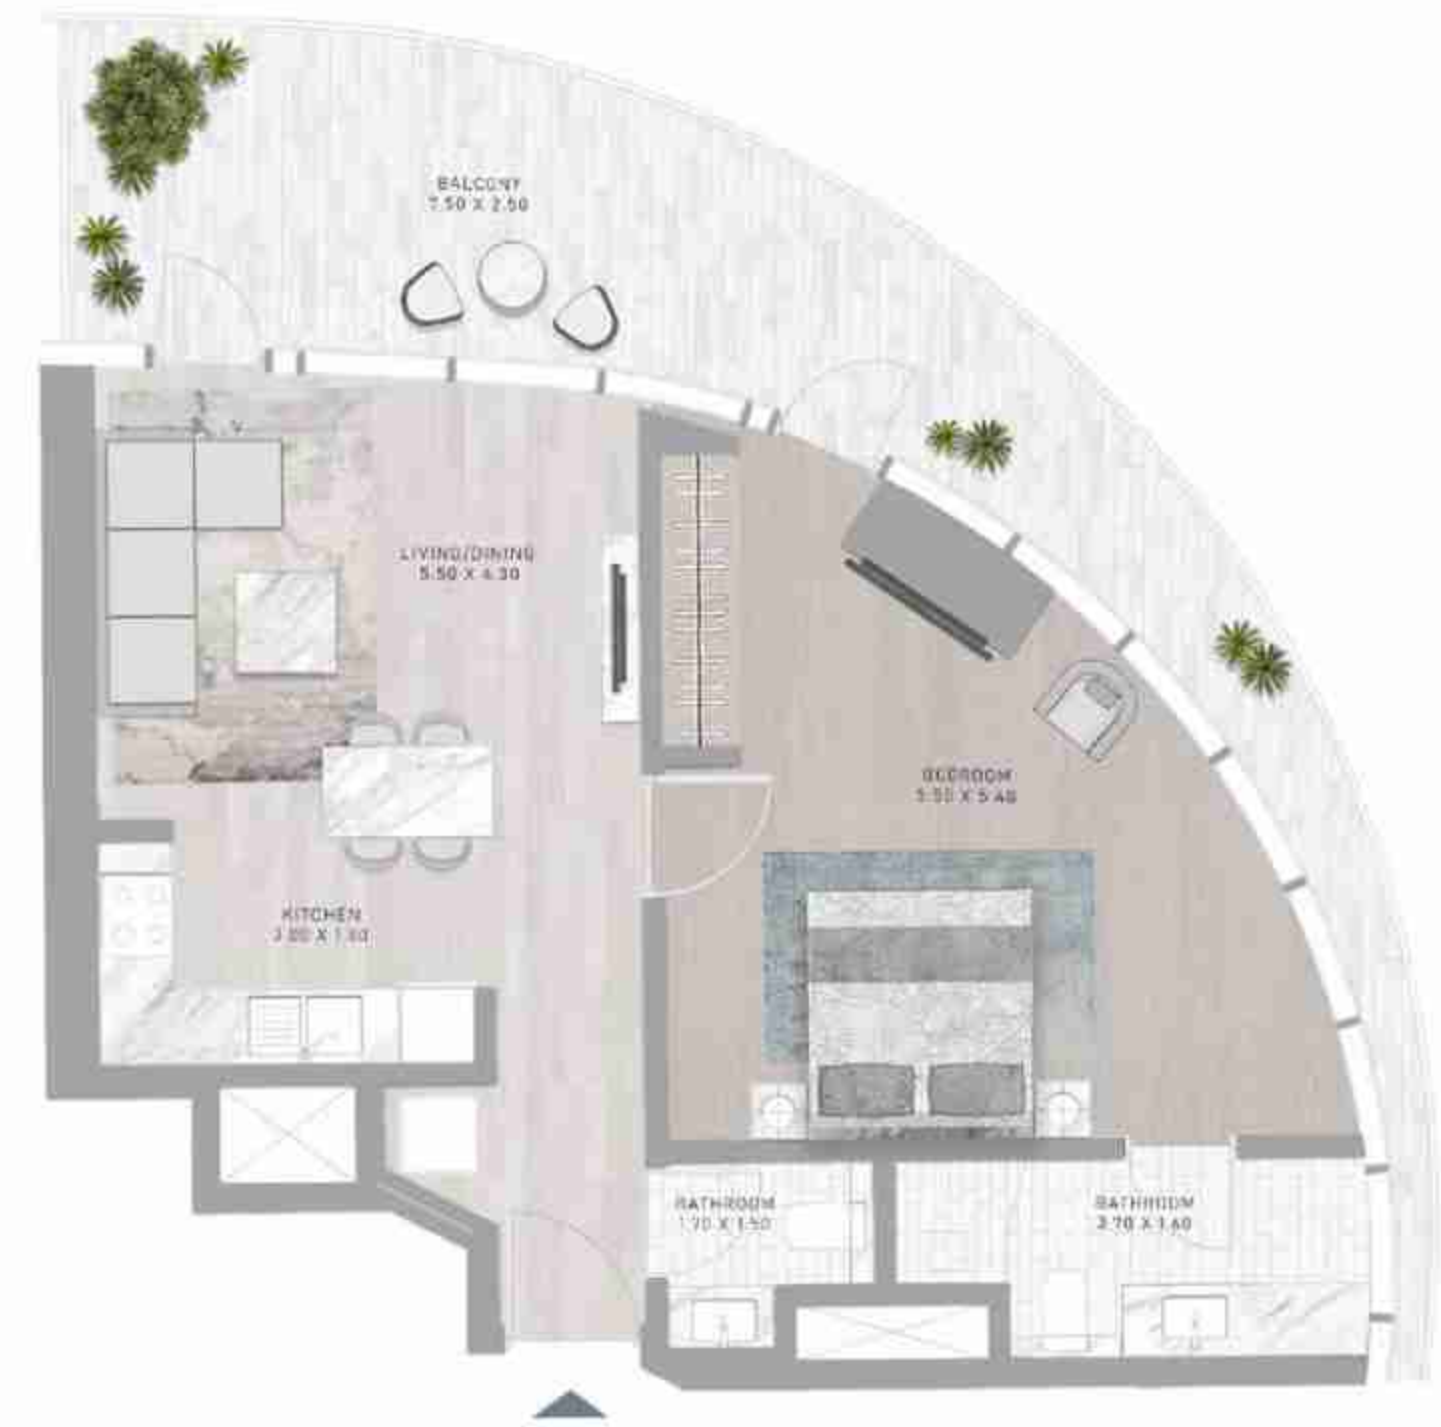

1-BEDROOM

TYPE G1

CANAL HEIGHTS 2 BY DE GRISOGONO

CANAL HEIGHTS 2 BY DE GRISOGONO