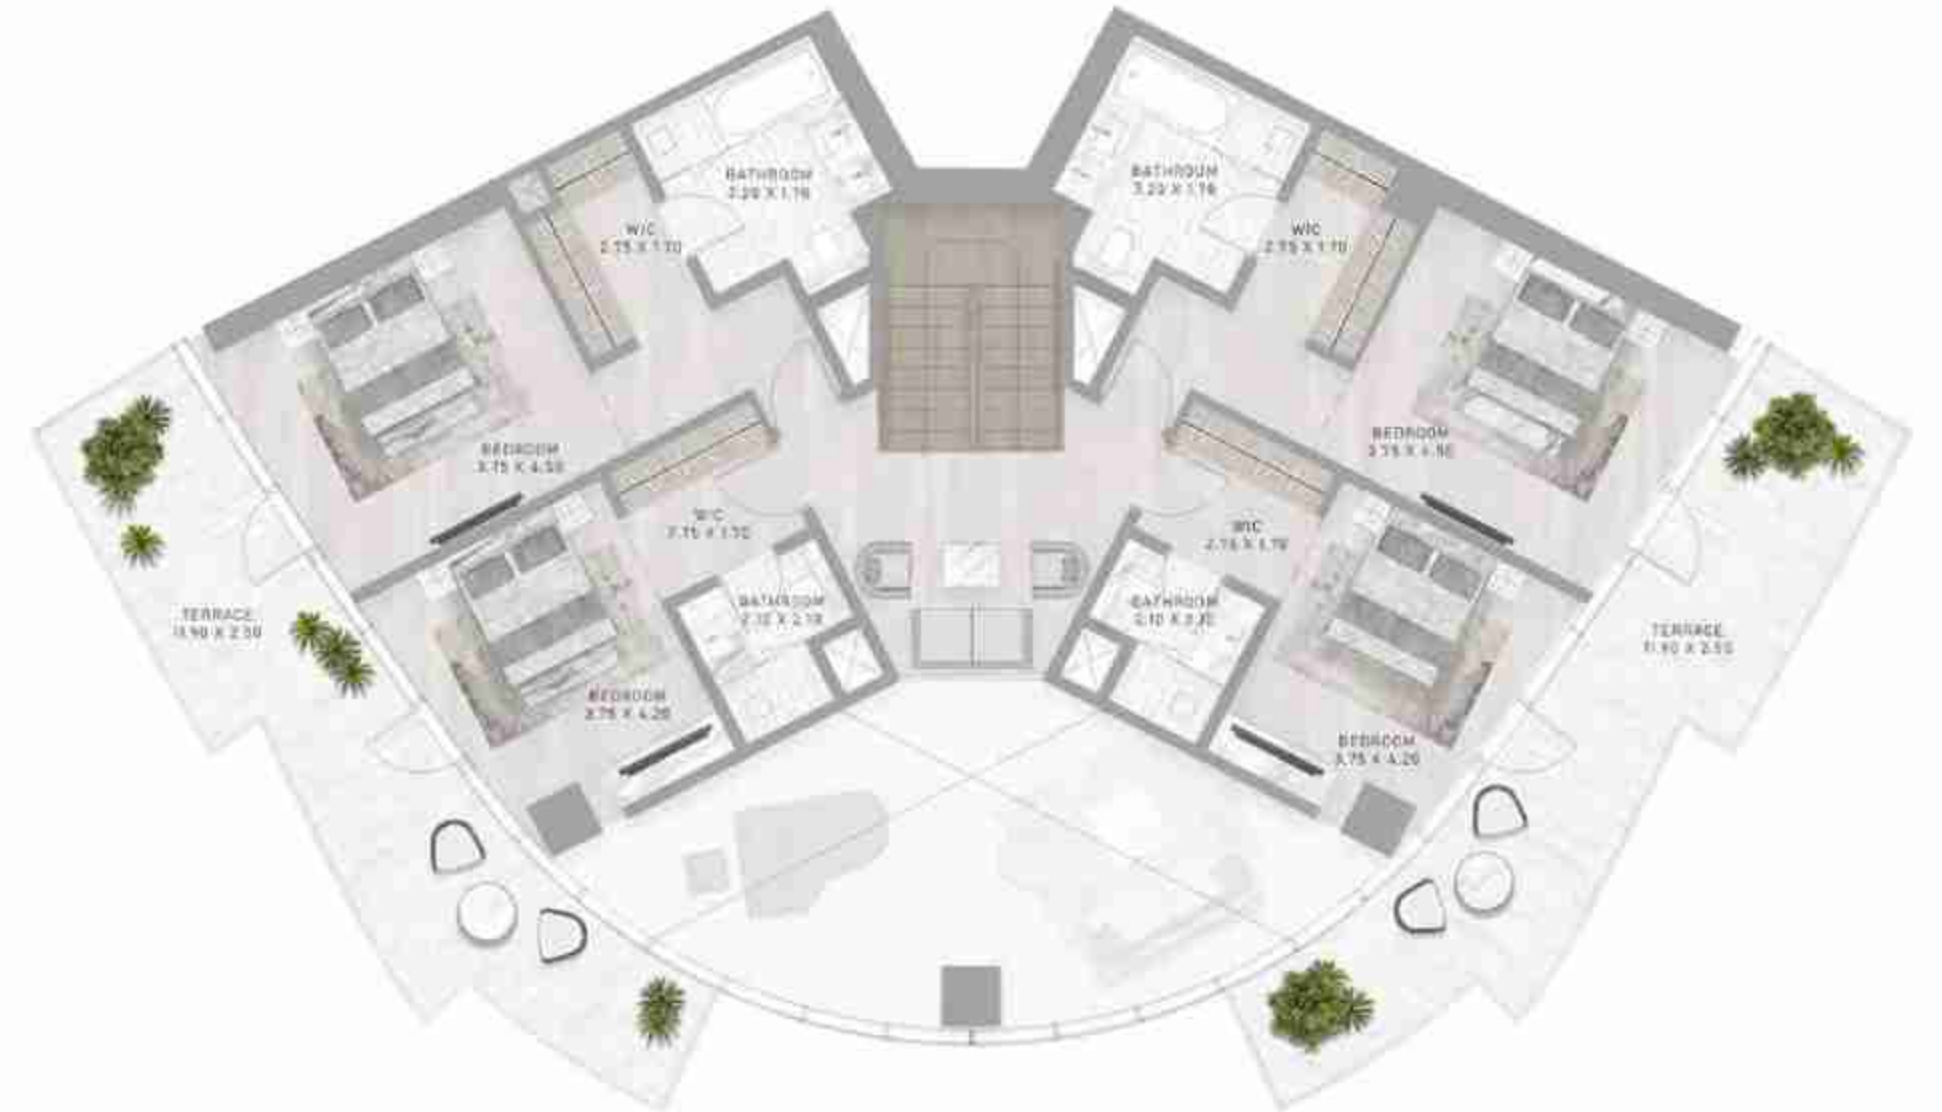

UPPER FLOOR