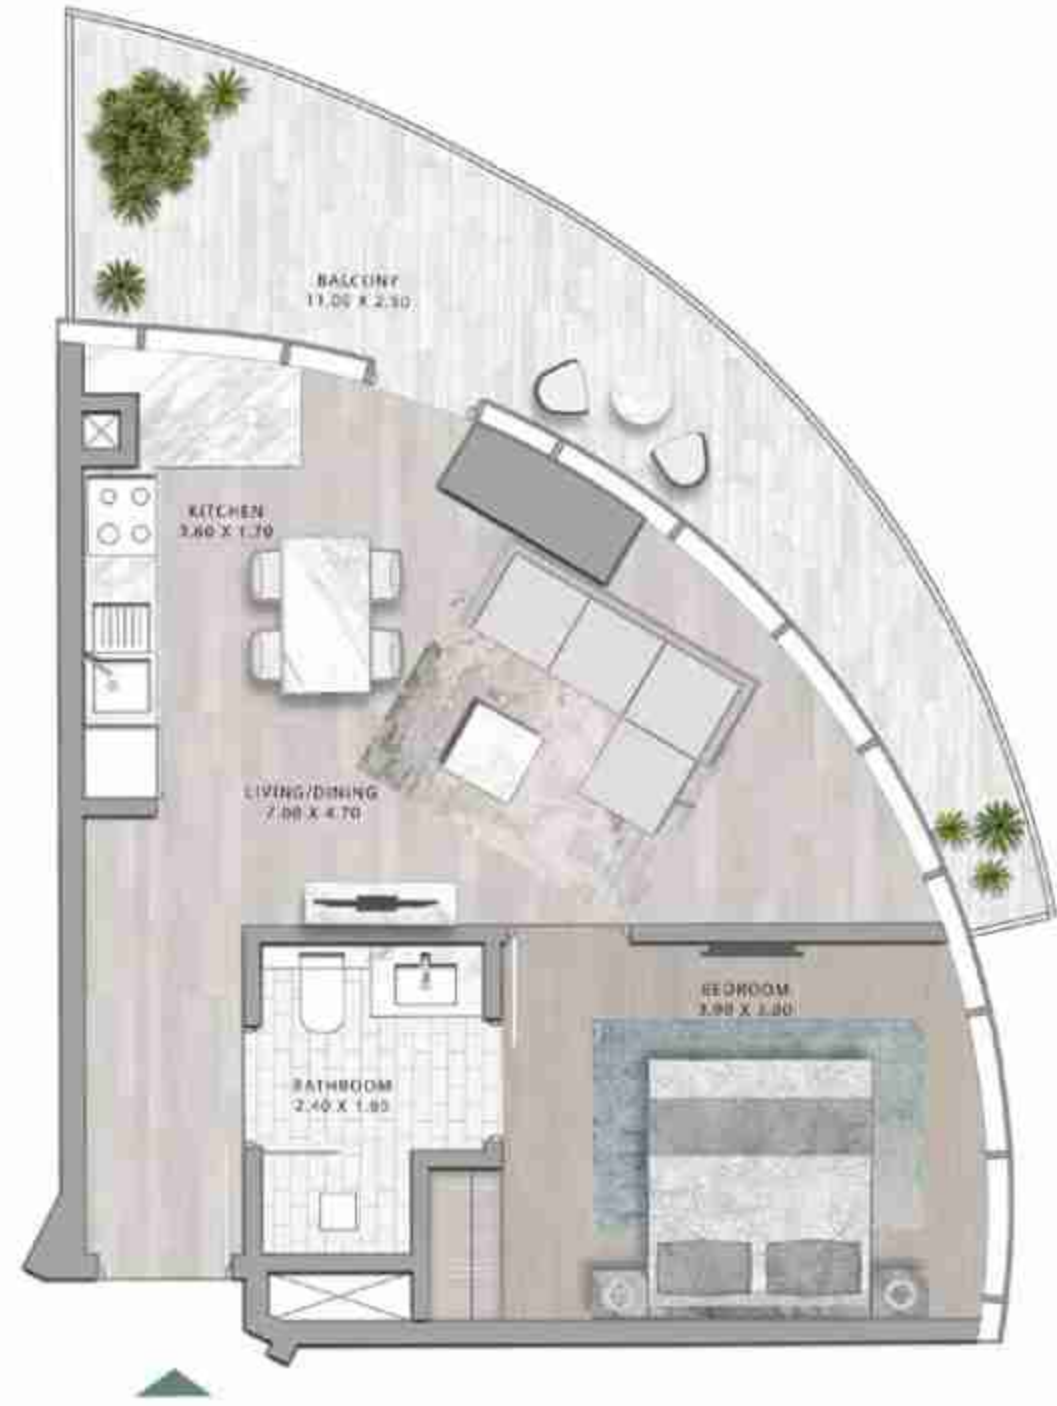

1-BEDROOM

TYPE E3