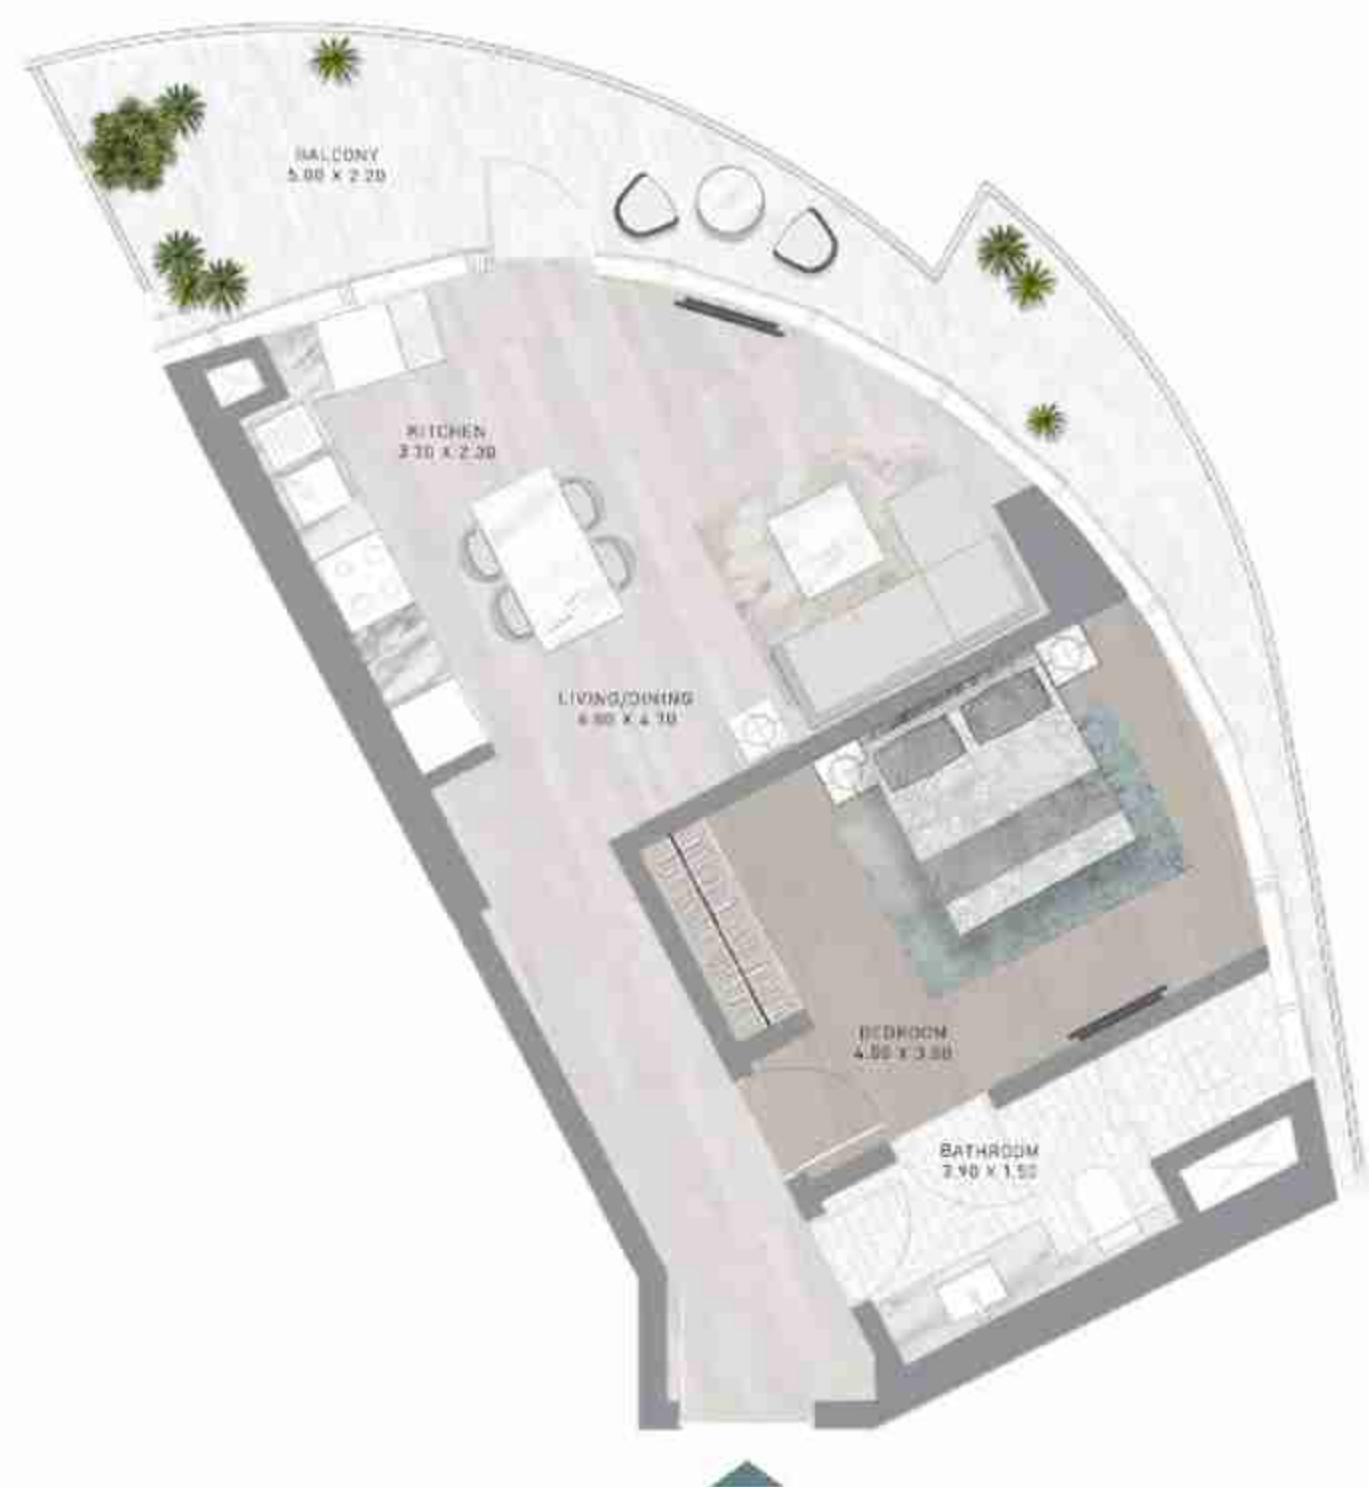

1-BEDROOM

TYPE A8