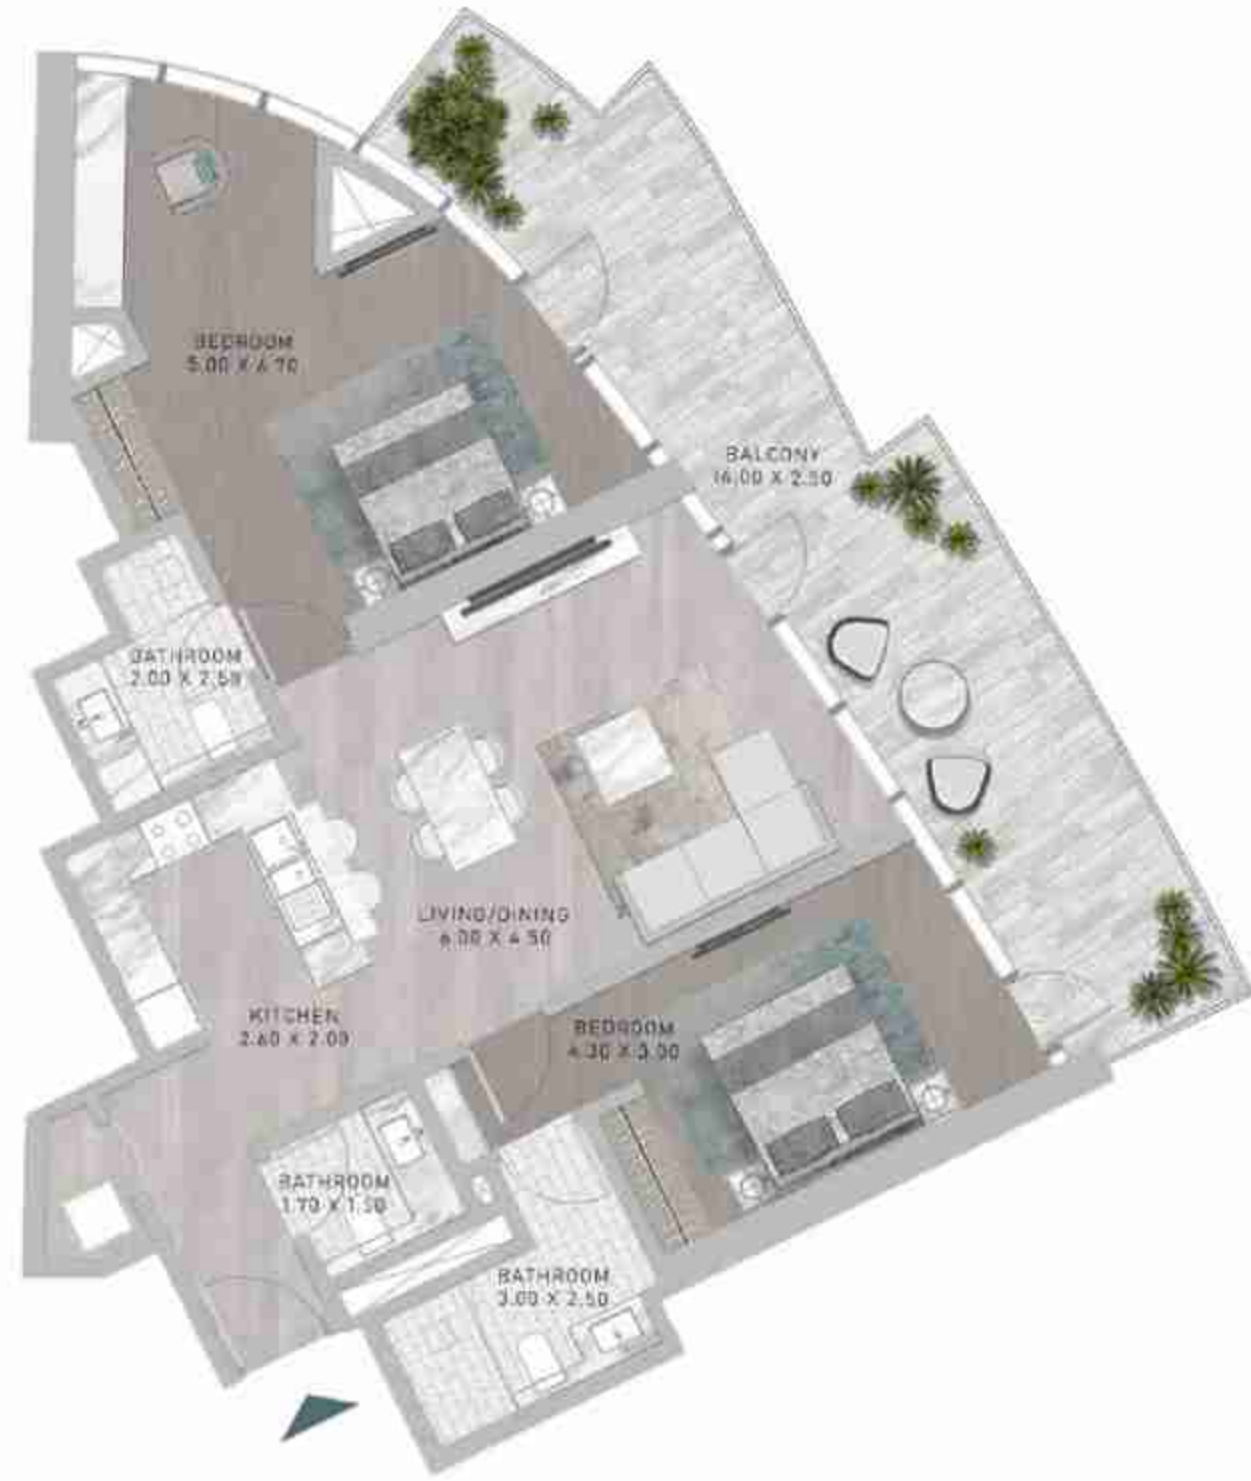

LEVEL 32

2-BEDROOM

TYPE C5-M

LEVEL 32

CANAL HEIGHTS 2 BY DE GRISOGONO

CANAL HEIGHTS 2 BY DE GRISOGONO

2-BEDROOM

TYPE D1