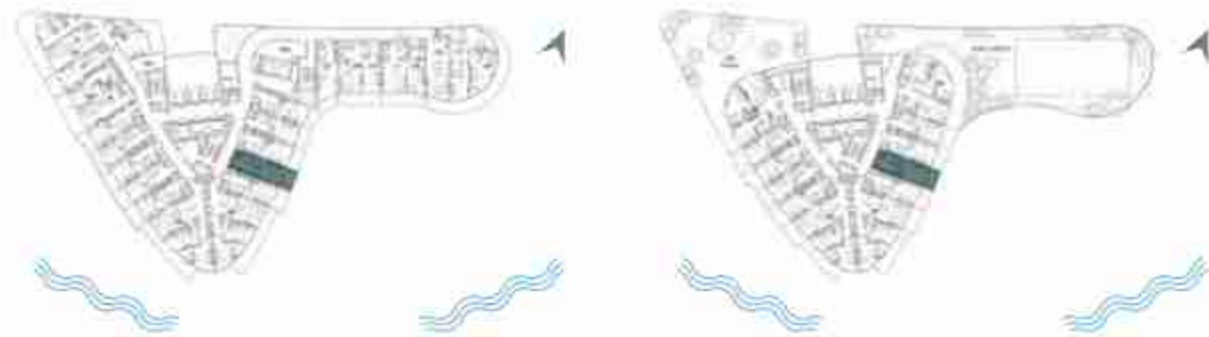

LEVEL 2-8

LEVEL 9