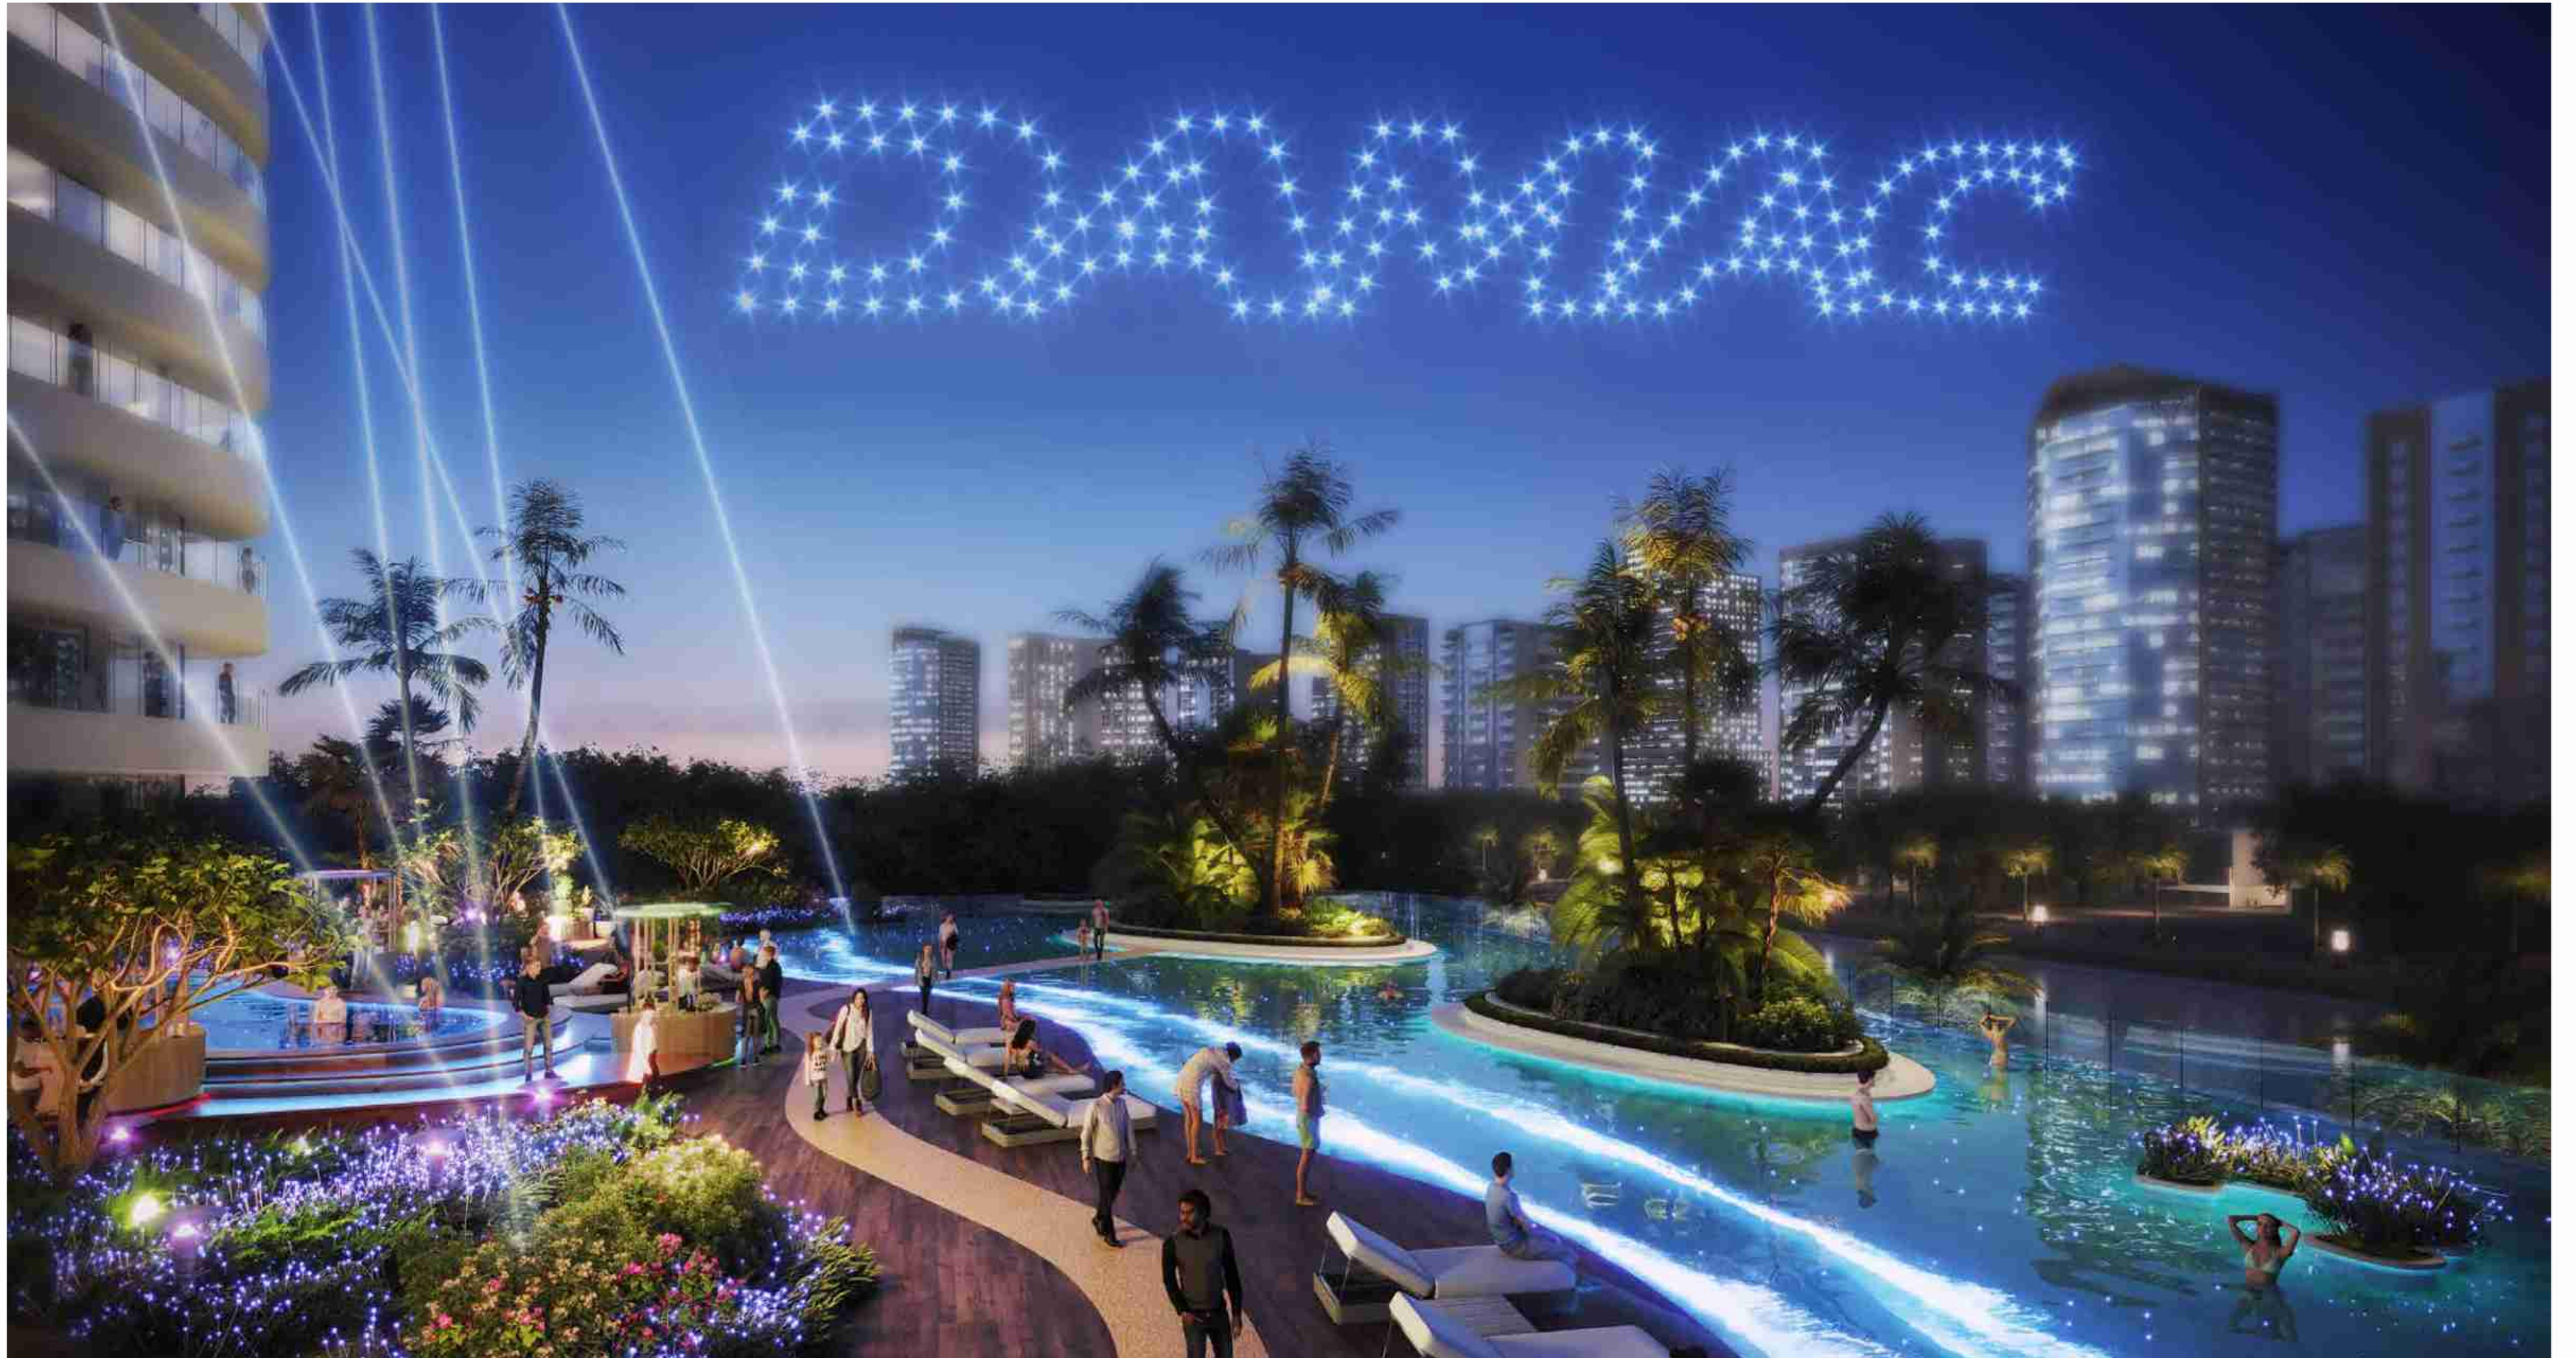

RISING FROM THE SHINING
SUCCESS OF CANAL HEIGHTS.

THIS IS CANAL HEIGHTS 2

LUXURIOUS
WATERFRONT
LIVING REINSPIRED

LIKE ITS PREDECESSOR, CANAL HEIGHTS 2 IS LOCATED IN THE FINANCIAL DISTRICT OF BUSINESS BAY, BESIDE THE DUBAI CANAL, SURROUNDED BY OTHER STYLISH HIGH RISES, TRENDY APARTMENT BUILDINGS AND POPULAR HOTELS.

NATURAL ELEMENTS COME ALIVE IN CANAL HEIGHTS 2 WITH
ITS DIVERSE RANGE OF AMENITIES MAKING IT A TRUE GEM
OF VIBRANT LIVING.

LIGHT UP YOUR LIFE

SEE THE STARS SPARKLE AS YOU SWIM IN
THE INFINITY LAP POOL KNOWN AS STARS LAKE.
UNDER THE NIGHT SKY, BASK IN ITS ETHEREAL GLOW
EMANATING FROM ITS BIOLUMINESCENT EDGE.