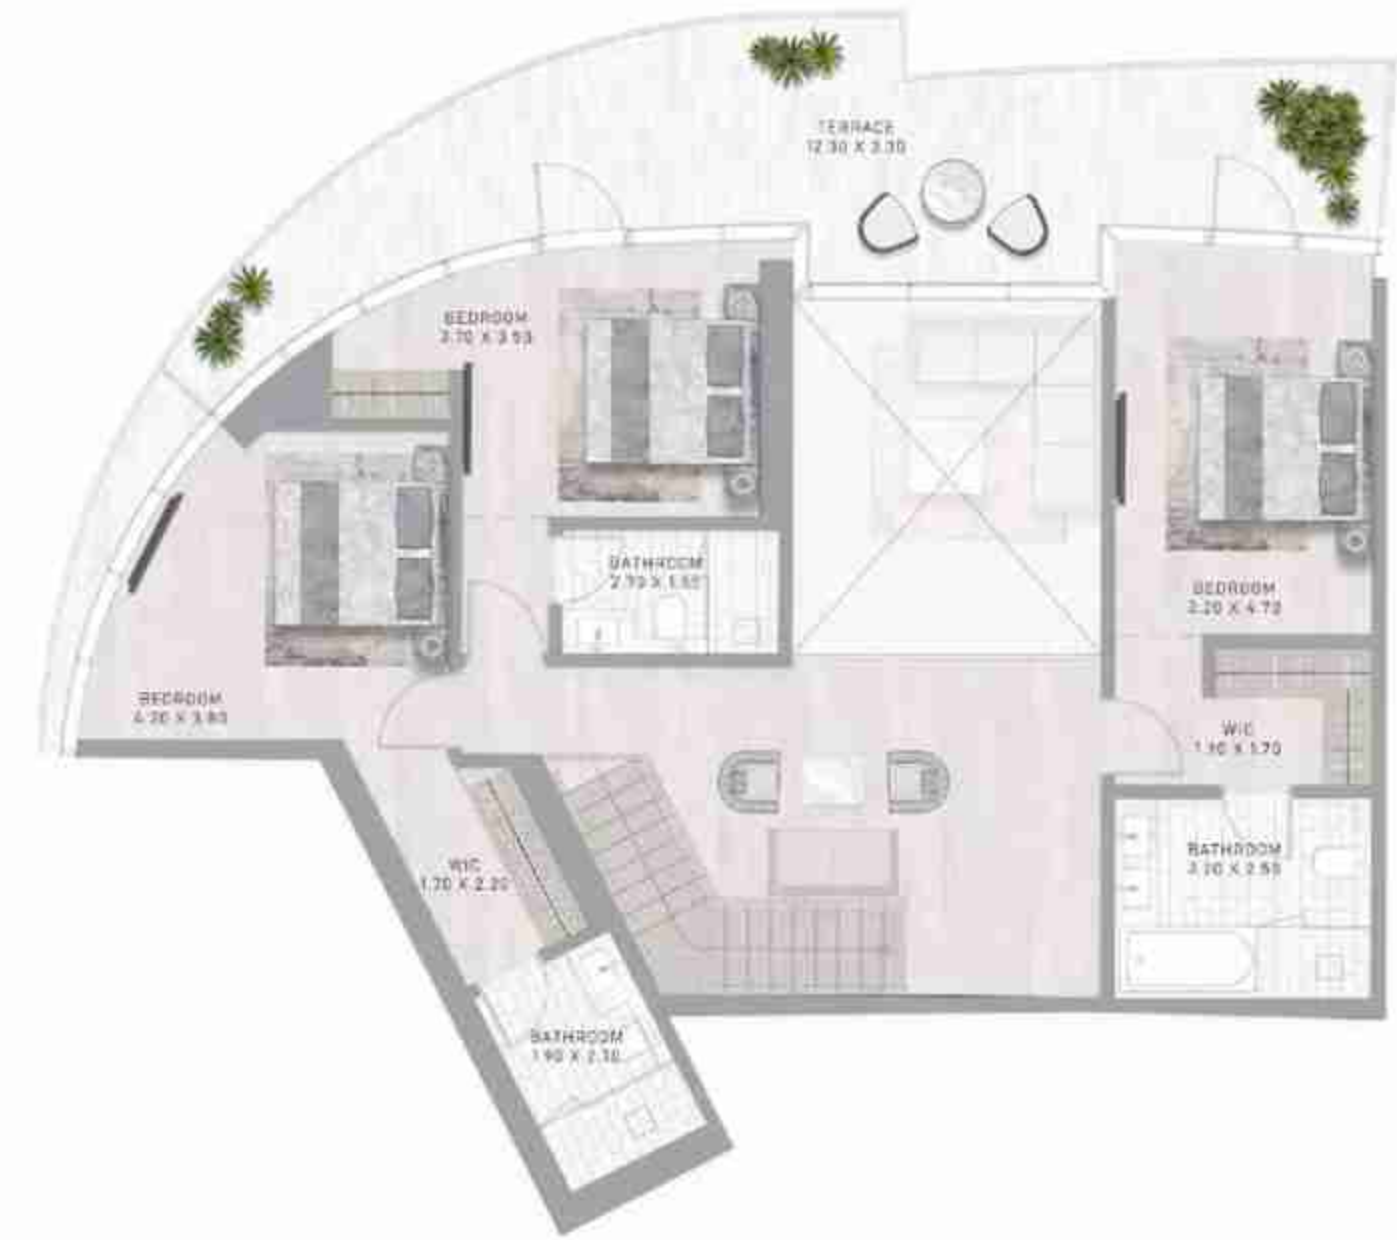

3-BEDROOM SUPER LUXURY DUPLEX

TYPE A1-M

CANAL HEIGHTS 2 BY DE GRISOGONO

CANAL HEIGHTS 2 BY DE GRISOGONO

LOWER FLOOR

LEVEL 41

CANAL
HEIGHTS II
de GRISOGONO

UPPER FLOOR