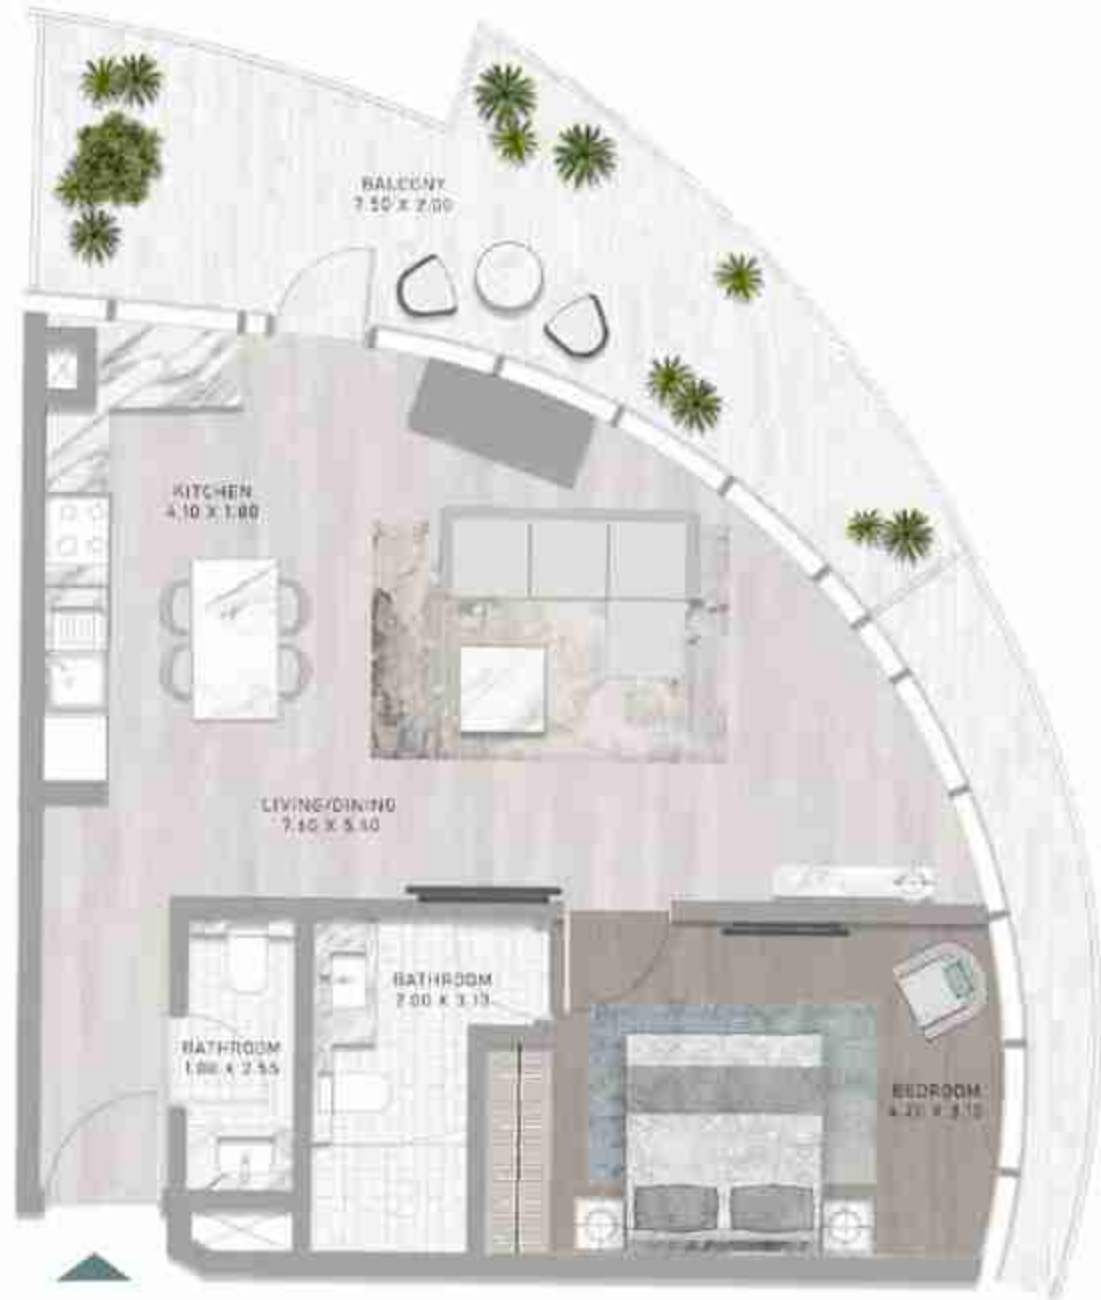

1-BEDROOM

TYPE B2