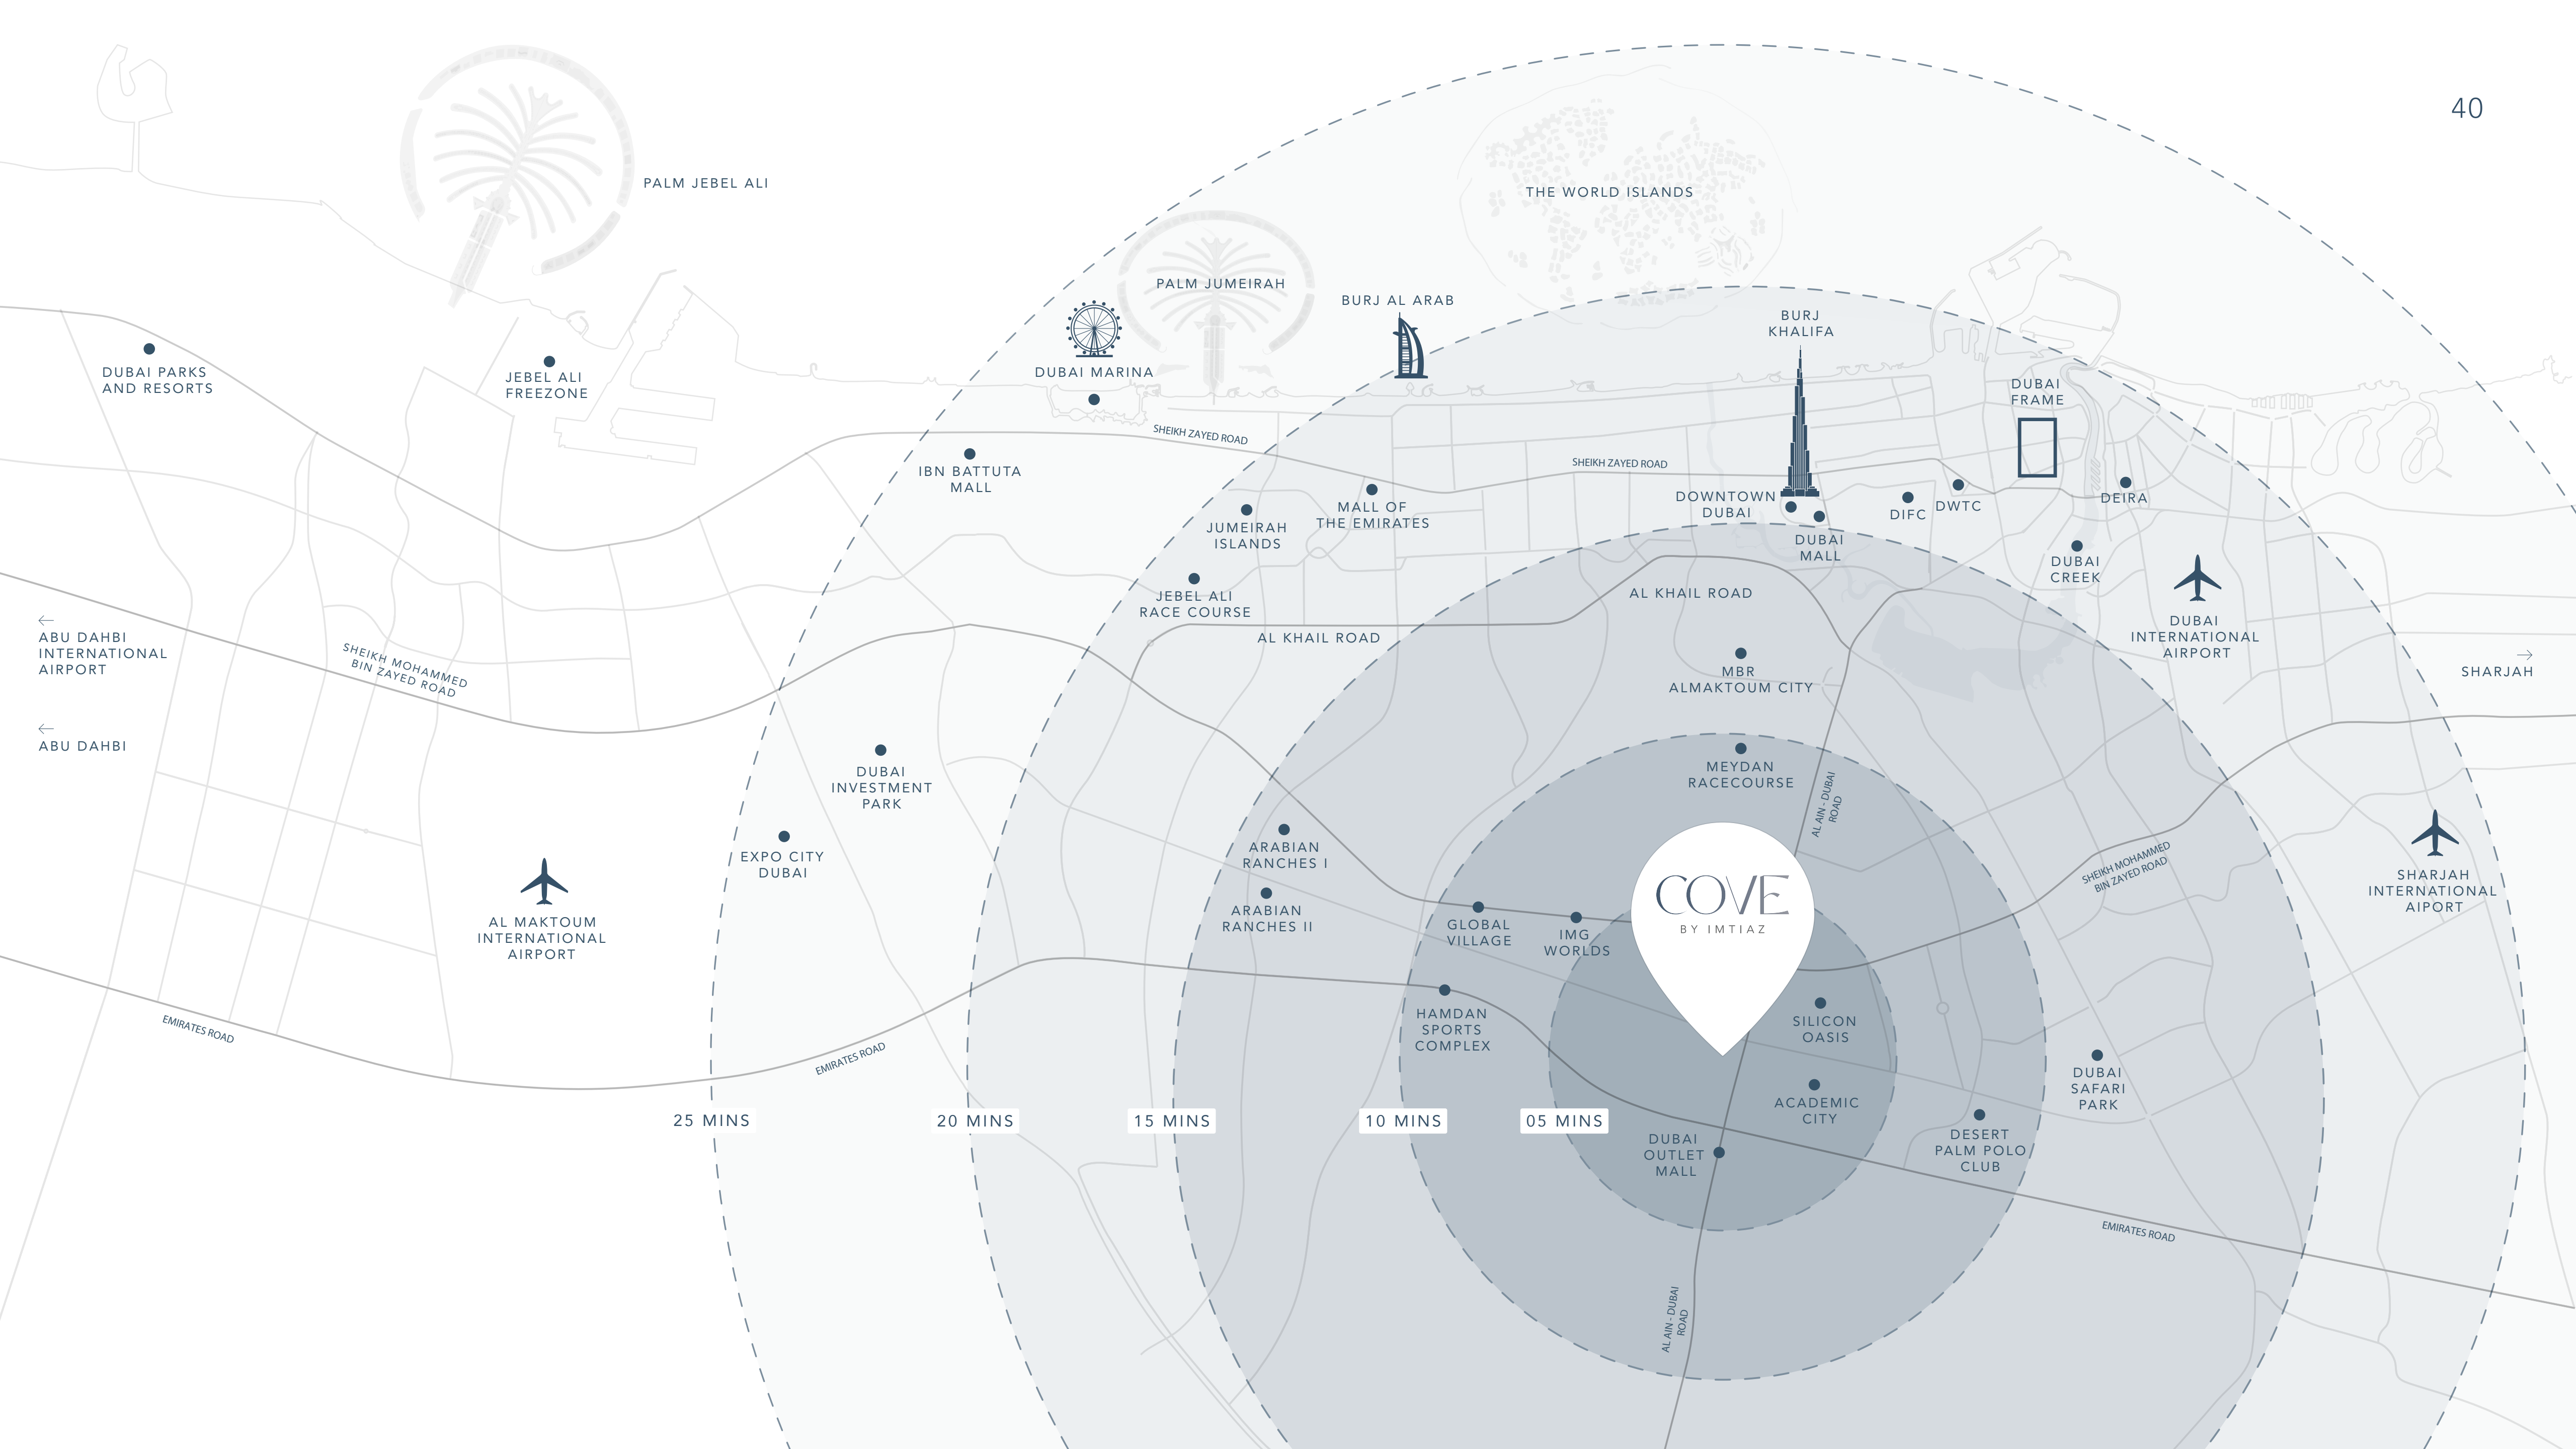

Quality materials, soothing tones, and refined finishes converge to create an ambiance embodying timeless style, functionality, and a touch of luxurious comfort.

DUBAI OUTLET MALL	05mins
ACADEMIC CITY	05mins
SILICON OASIS	05mins
GLOBAL VILLAGE	10mins
IMG WORLDS	10mins
HAMDAN SPORTS COMPLEX	10mins
DESERT PALM POLO CLUB	10mins
DUBAI SAFARI PARK	10mins
MEYDAN RACECOURSE	15mins
ARABIAN RANCHE S 1 & 2	15mins
DUBAI INTERNATIONAL AIRPORT	20mins
MBR AL MAKTOUM CITY	20mins
DOWNTOWN DUBAI	20mins
DUBAI MALL	20mins
BURJ KHALIFA	20mins
DUBAI FRAME	20mins
DUBAI CREEK	20mins
MALL OF THE EMIRATES	20mins
DUBAI MARINA	25mins
PALM JUMEIRAH	25mins
JEBEL ALI RACE COURSE	25mins
JUMEIRAH ISLANDS	25mins
IBN BATTUTA MALL	25mins
DUBAI PARKS AND RESORTS	25mins
EXPO CITY DUBAI	25mins

# KEY FEATUES

FULLY  
FURNISHED

DUBAI LAND

DIRECT ACCESS  
TO PARK

PURIFIED DRINKING  
SPARKLING WATER

15 MIN. FROM  
SHEIKH ZAYED RD

ELECTRIC VEHICLE  
RECHARGE STATION

EXTRA VISITORS  
PARKING