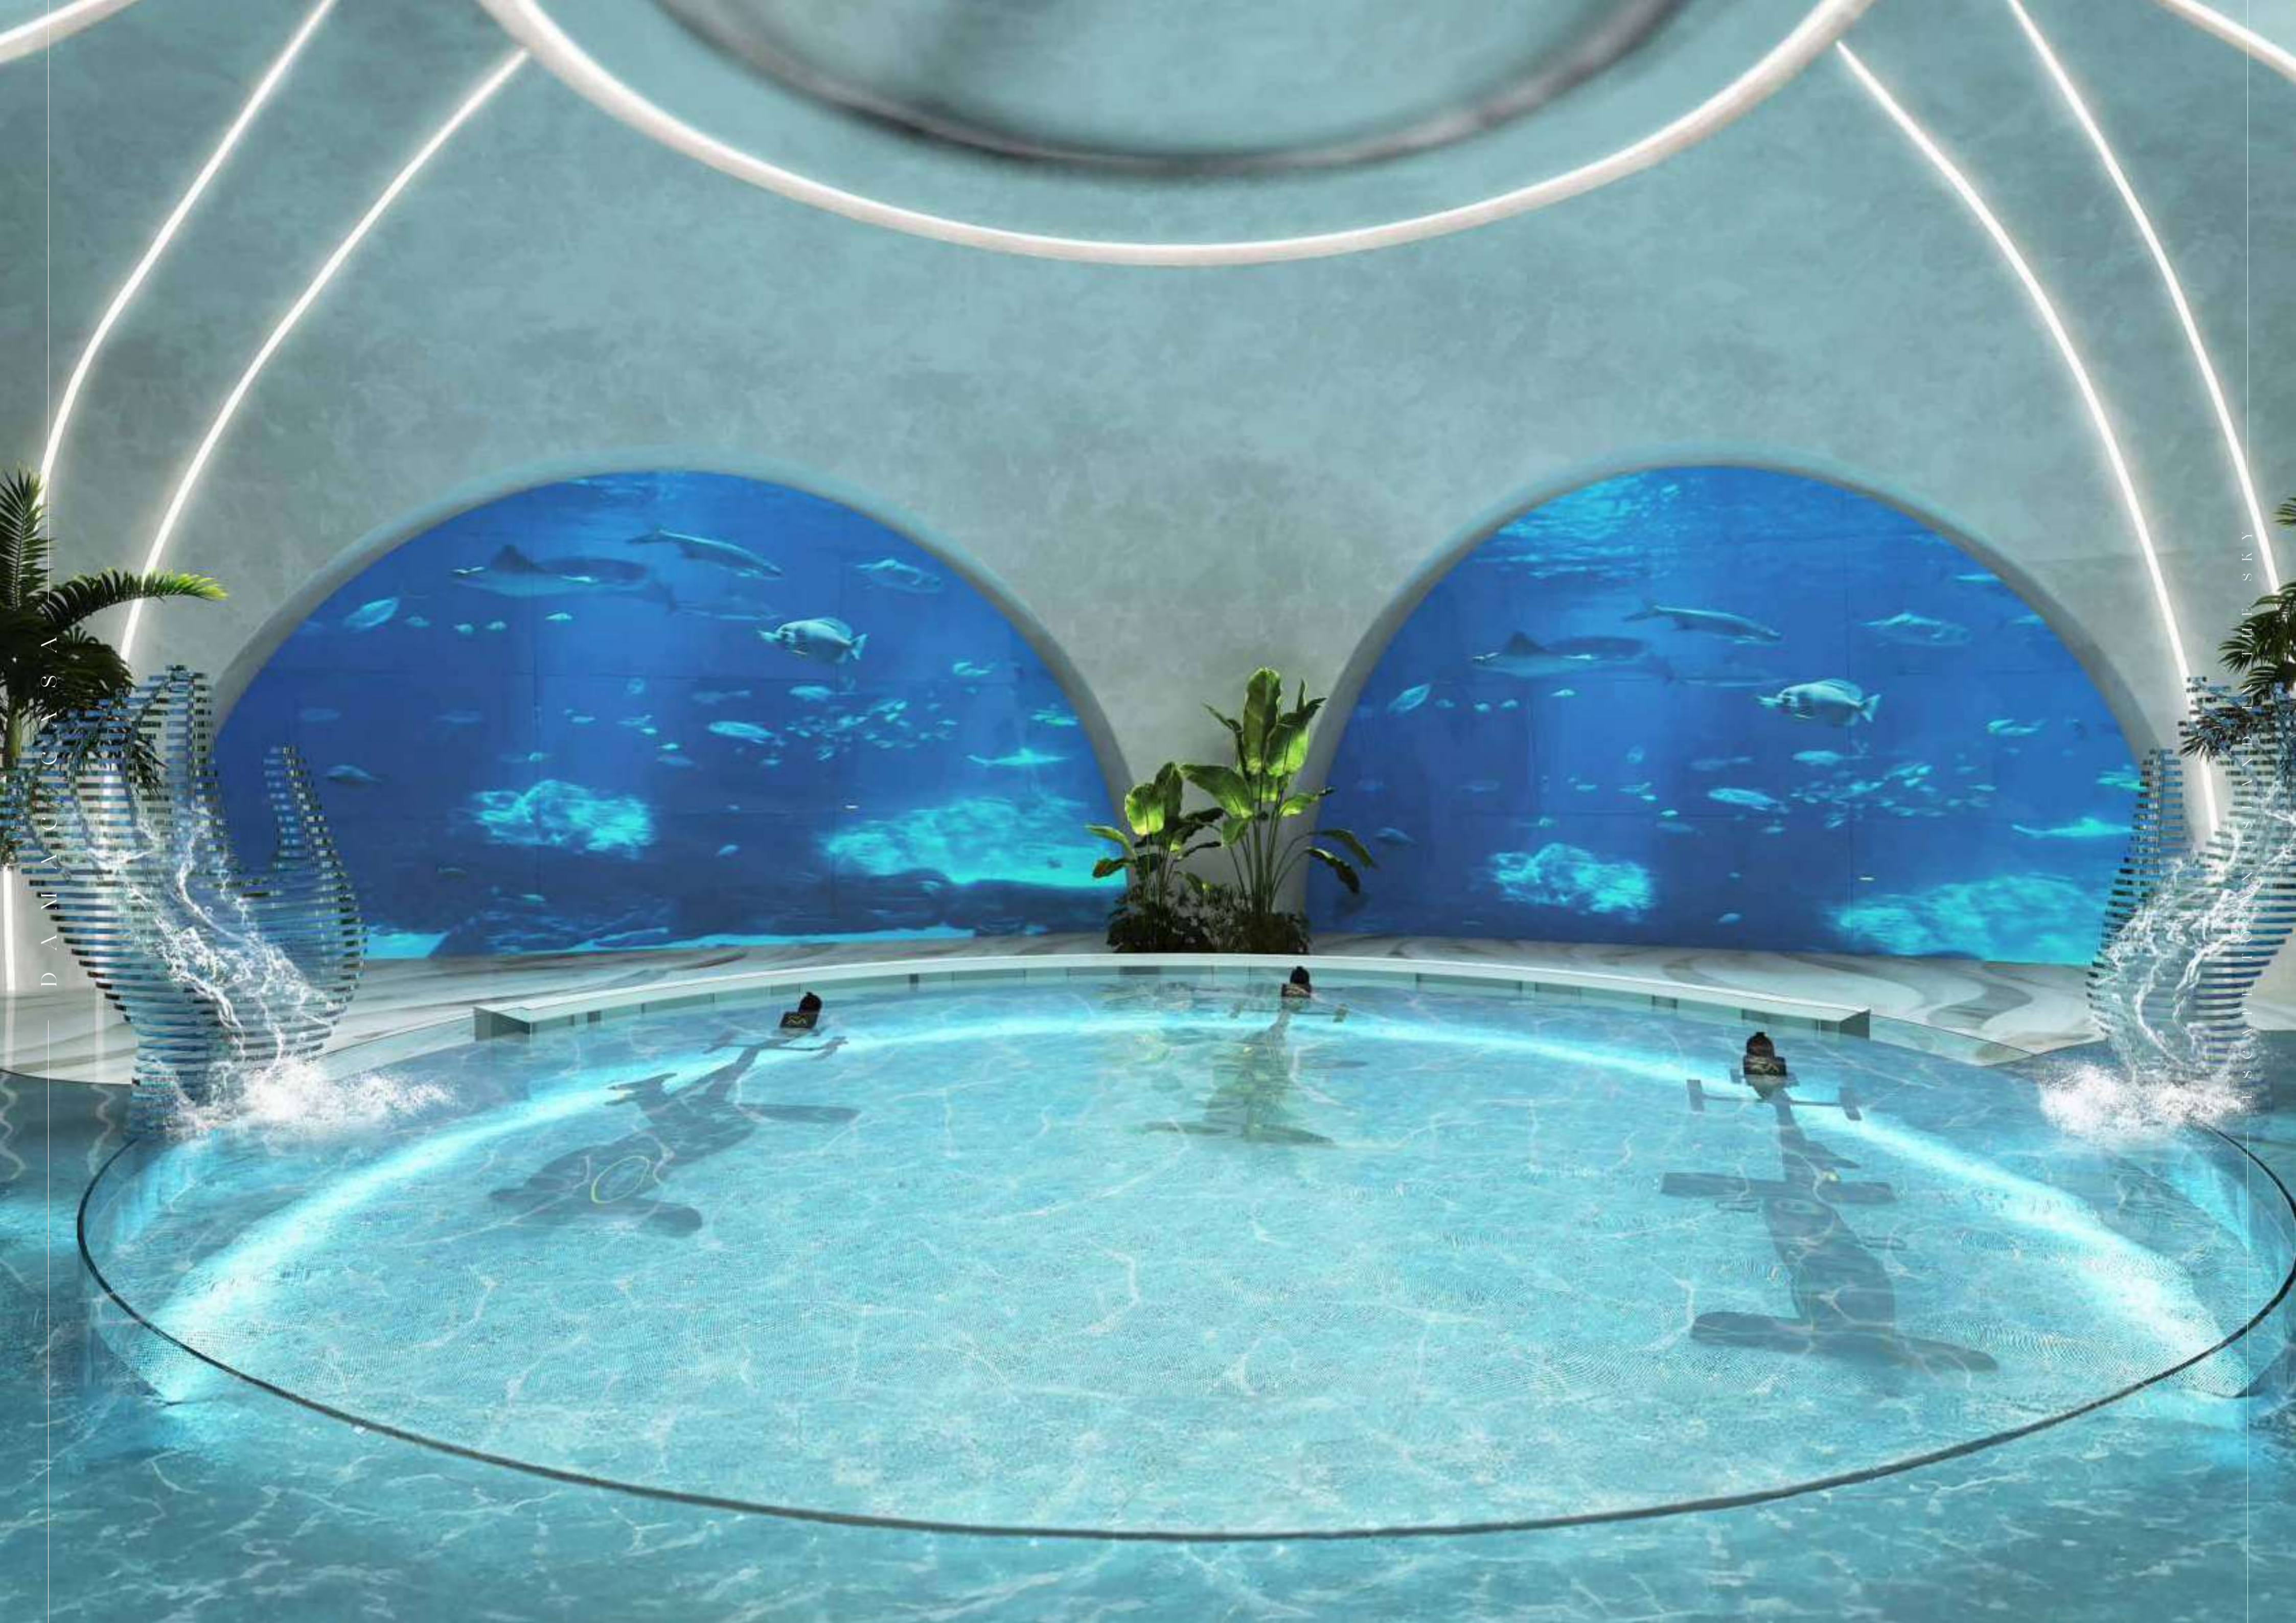

SAND & SERENITY IN THE SKY

On the podium rooftop, DAMAC Casa's artificial beach will have you experiencing the soft sand beneath your feet and the gentle shade of dedicated cabanas. Here, beach vibes and sublime luxury combine to whisper delicate melodies of a secluded island escape.

DAYMAGCASI

RESERVATION

D A M A C C A S I

P S C A P E T O A N I S E

AQUA WELLNESS AWAITS

At DAMAC Casa, like a harmonious dance of health and luxury, fitness meets fluidity when you work out in the aqua gym. Then, take time to rejuvenate your body and soul in the aqua spa, a sanctuary of well-being inspired by the healing properties of water.

DAMIANUS CANTASIA

THE SKY

TROPICAL ARTISTRY IN THE CLOUDS

Step into an artistic escape where the graceful movement of water creates a mesmerising composition above the city. This is a tale of ephemeral beauty and soothing luxury, where DAMAC Casa's rain room and other art installations create a modern, tropical paradise that is absolutely heavenly.

DAMAC CASA

ESCAPE TO AN ISLAND IN THE SKY

BY AMACI CHARTER

THE CROWN ISLAND HOTEL

POOLS THAT REFLECT HEAVEN

At DAMAC Casa, see wonder come alive with the breathtaking blue waters of majestic swimming pools. From the oasis lap pool to the island-inspired water features and private pools for the most discerning residents, every dip is a dive into island-styled luxury.