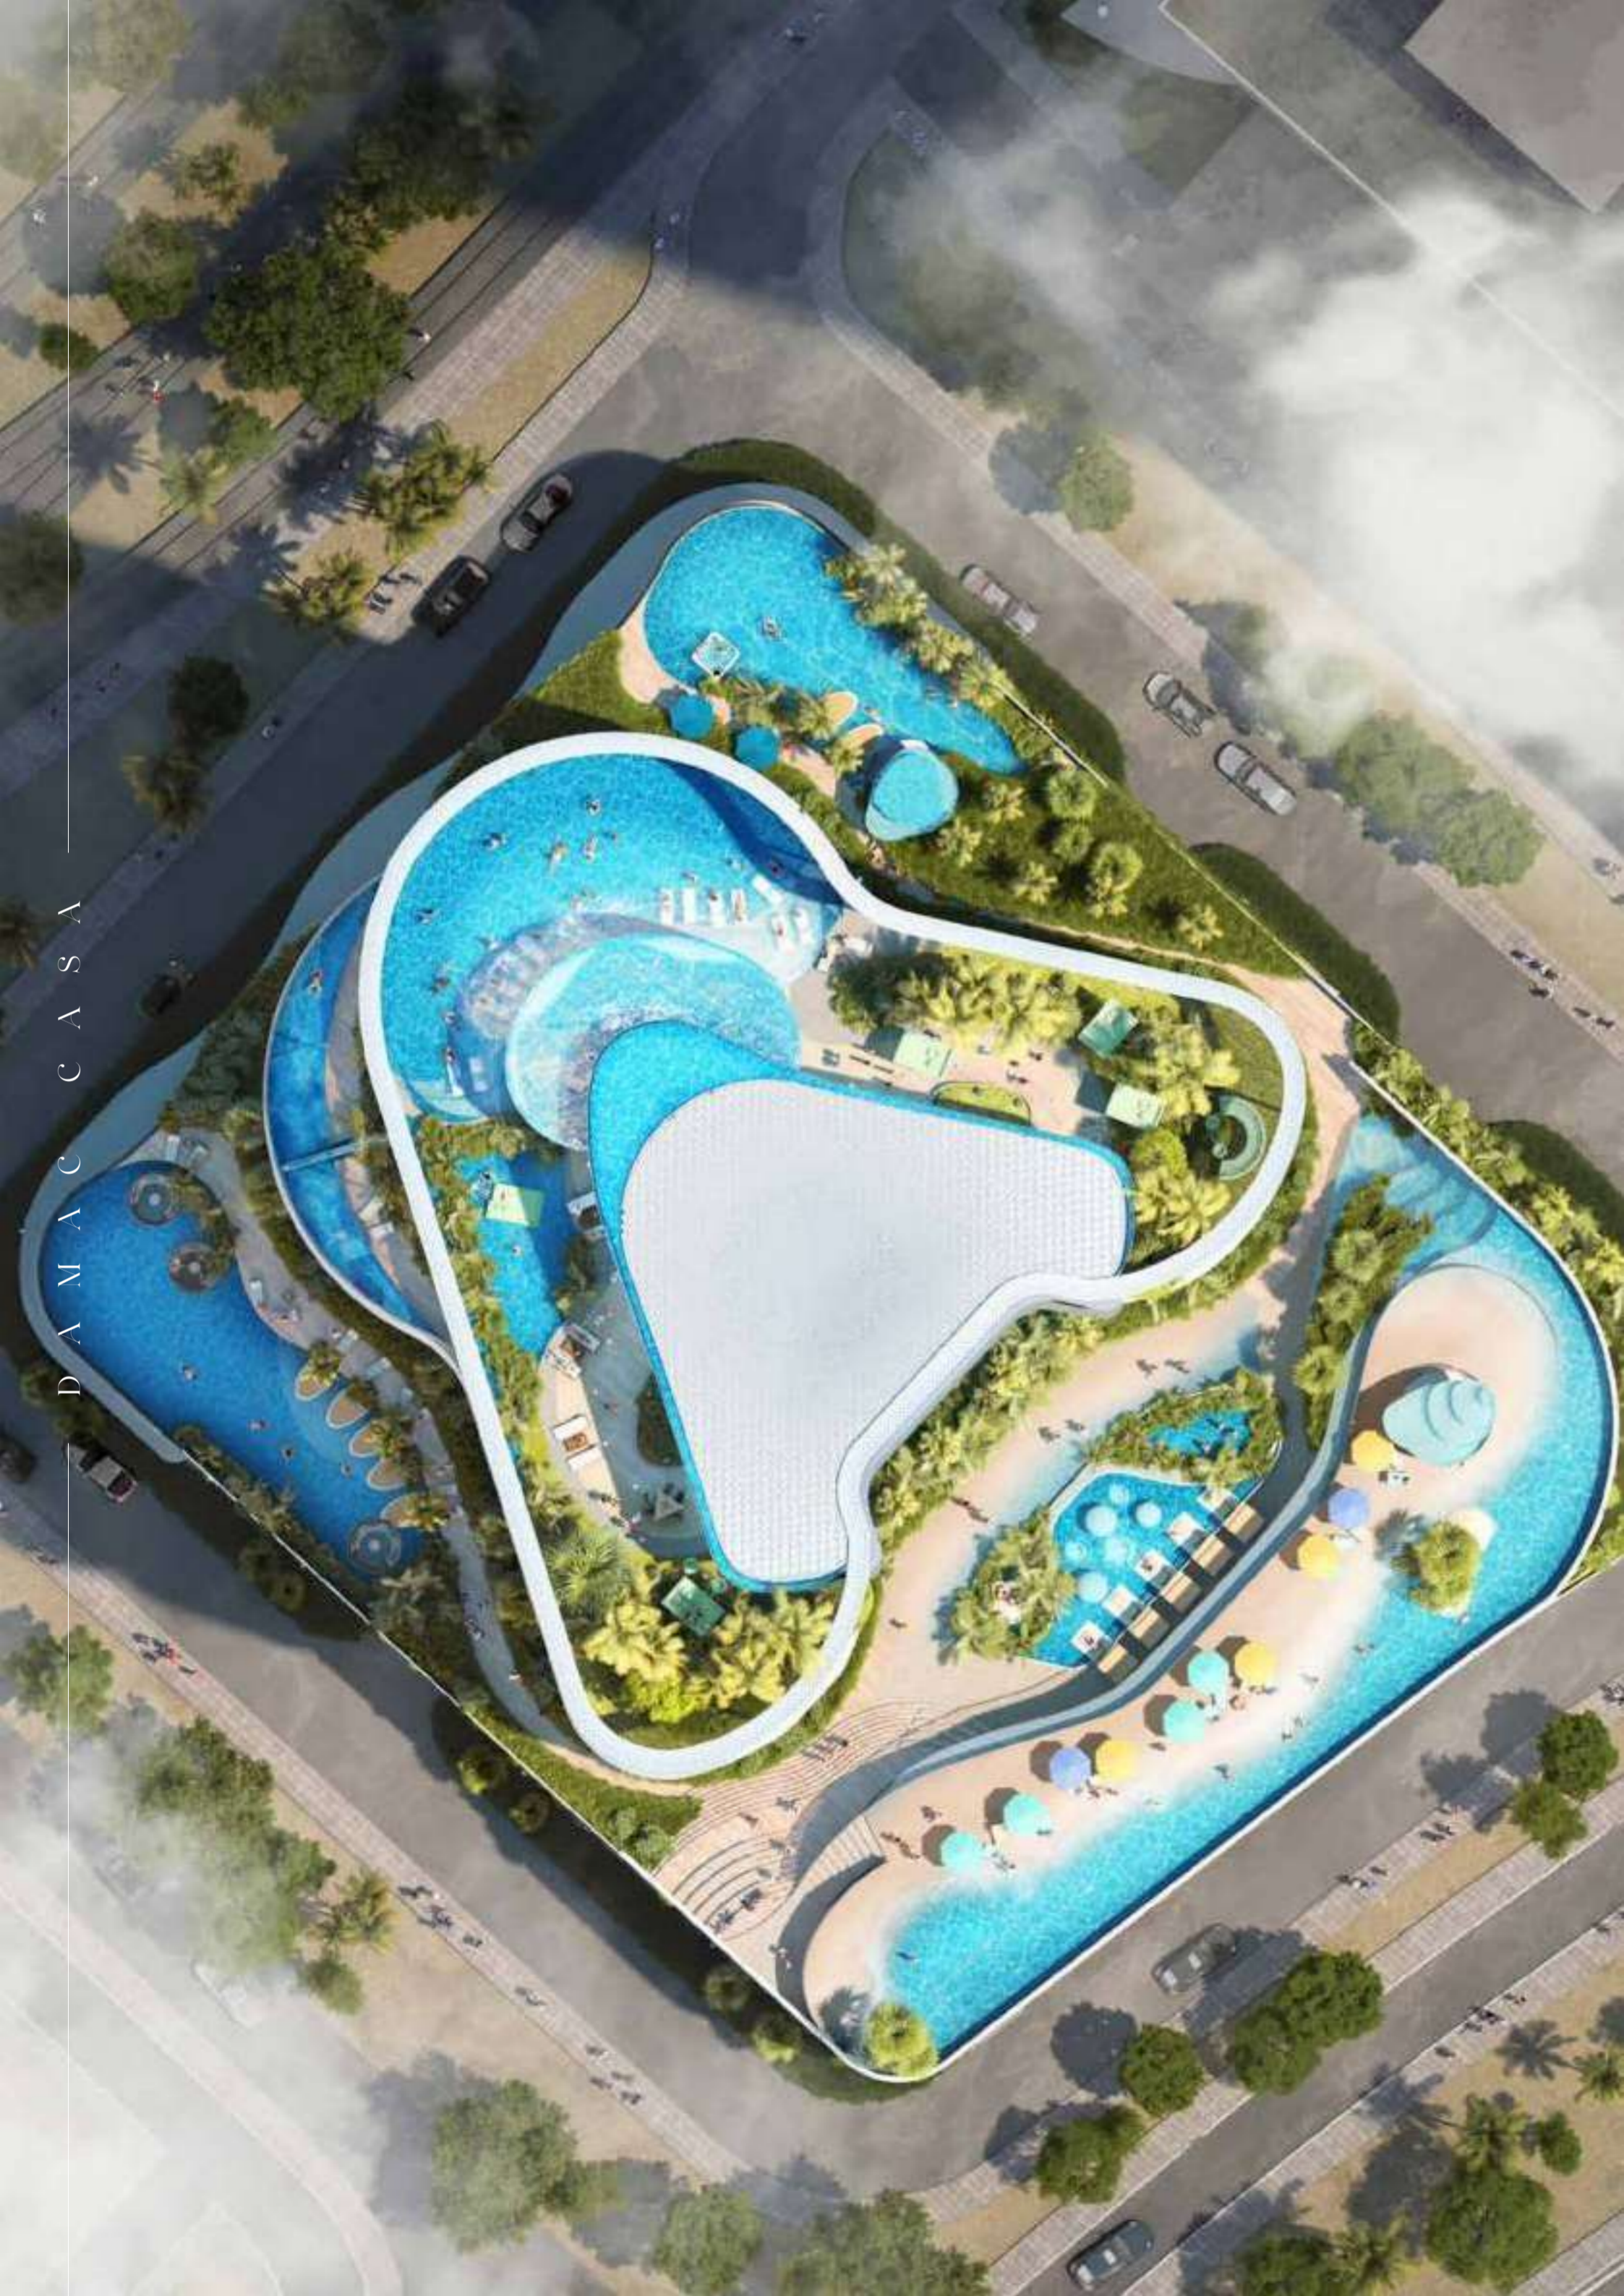

SAND & SERENITY IN THE SKY

On the podium rooftop, DAMAC Casa's artificial beach will have you experiencing the soft sand beneath your feet and the gentle shade of dedicated cabanas. Here, beach vibes and sublime luxury combine to whisper delicate melodies of a secluded island escape.

DAMIANUS CANTASIA

THE SKY

TROPICAL ARTISTRY IN THE CLOUDS

Step into an artistic escape where the graceful movement of water creates a mesmerising composition above the city. This is a tale of ephemeral beauty and soothing luxury, where DAMAC Casa's rain room and other art installations create a modern, tropical paradise that is absolutely heavenly.

DAMAC CASA

ESCAPE TO AN ISLAND IN THE SKY

BY AMACI CHARTER

THE CROWN ISLAND HOTEL

POOLS THAT REFLECT HEAVEN

At DAMAC Casa, see wonder come alive with the breathtaking blue waters of majestic swimming pools. From the oasis lap pool to the island-inspired water features and private pools for the most discerning residents, every dip is a dive into island-styled luxury.

COMING TO A CITY NEAR YOU

ESCAPE TO AN ISLAND IN THE SKY

NEW HEIGHTS OF RELAXATION

When you need some time to yourself, enjoy the palm garden's lush green oasis, unwind in the chill out lounge, or have a tranquil nap on the sky floating bed. At DAMAC Casa, every space is designed for the highest levels of relaxing luxury.