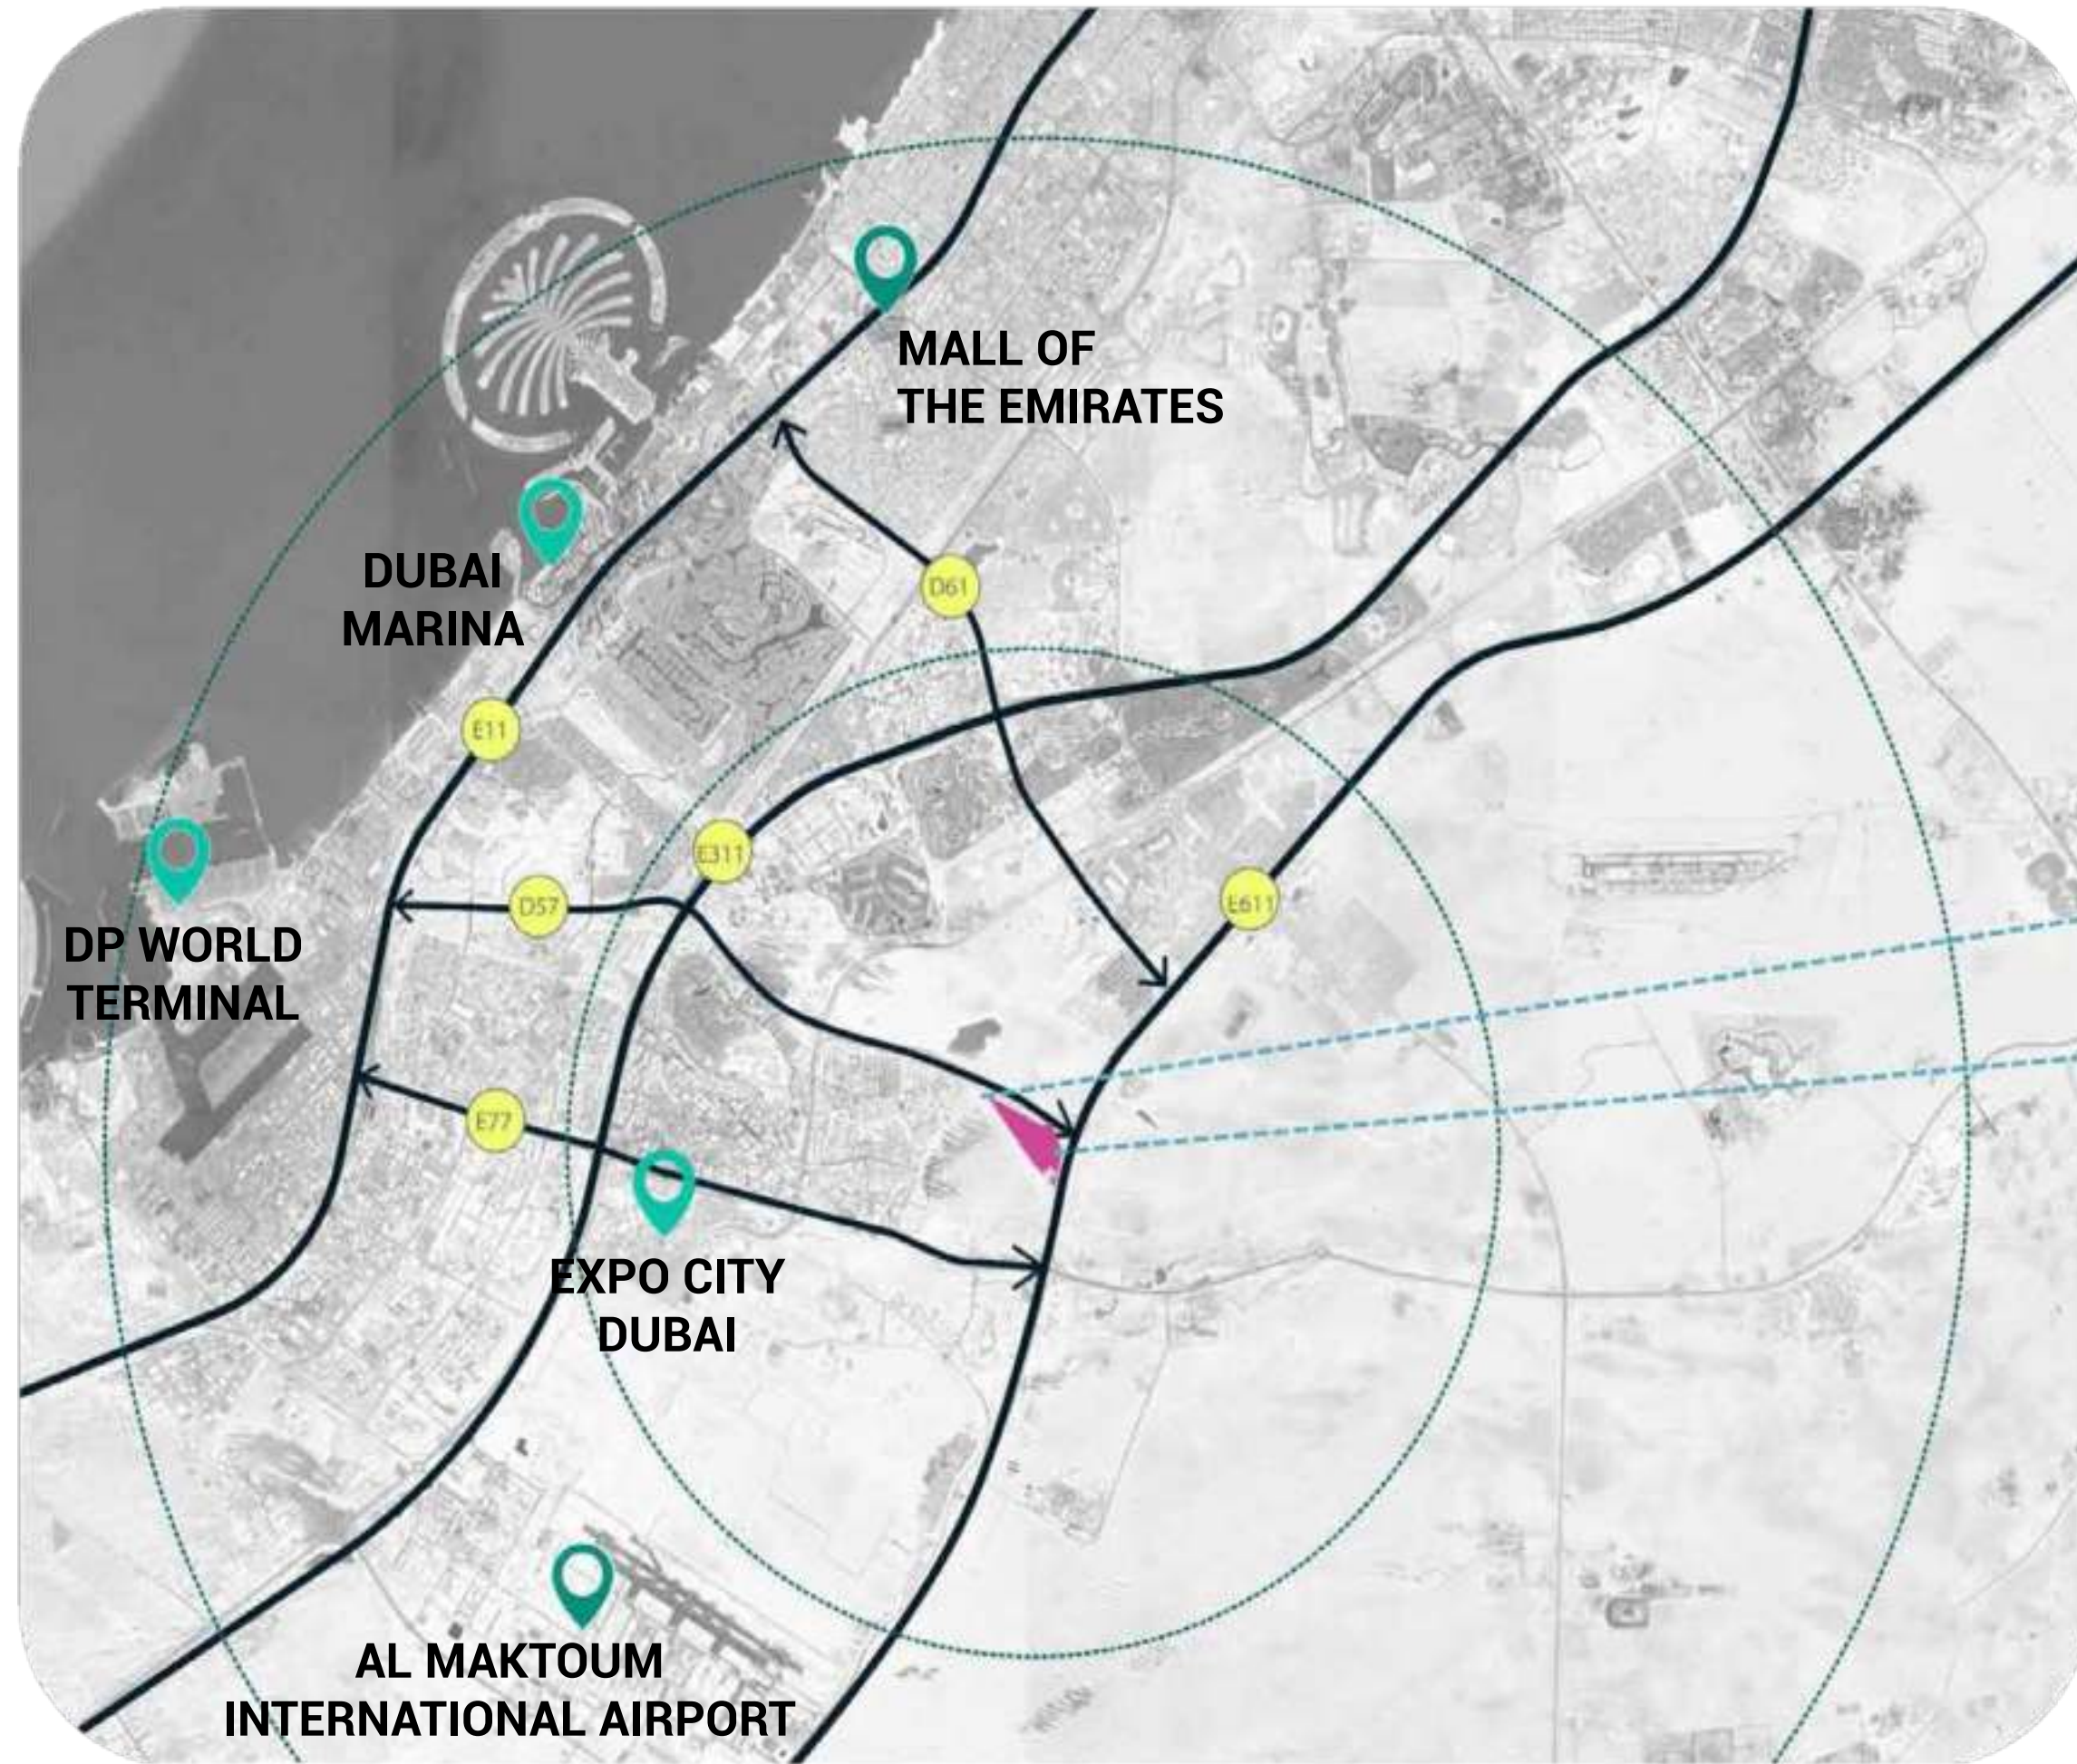

# LOCATION

RIVERSIDE, DUBAI, UAE

EXPO 2020  
16 MINUTES

METRO  
15 MINUTES

METRO  
12 MINUTES

DAMAC MALL  
9 MINUTES