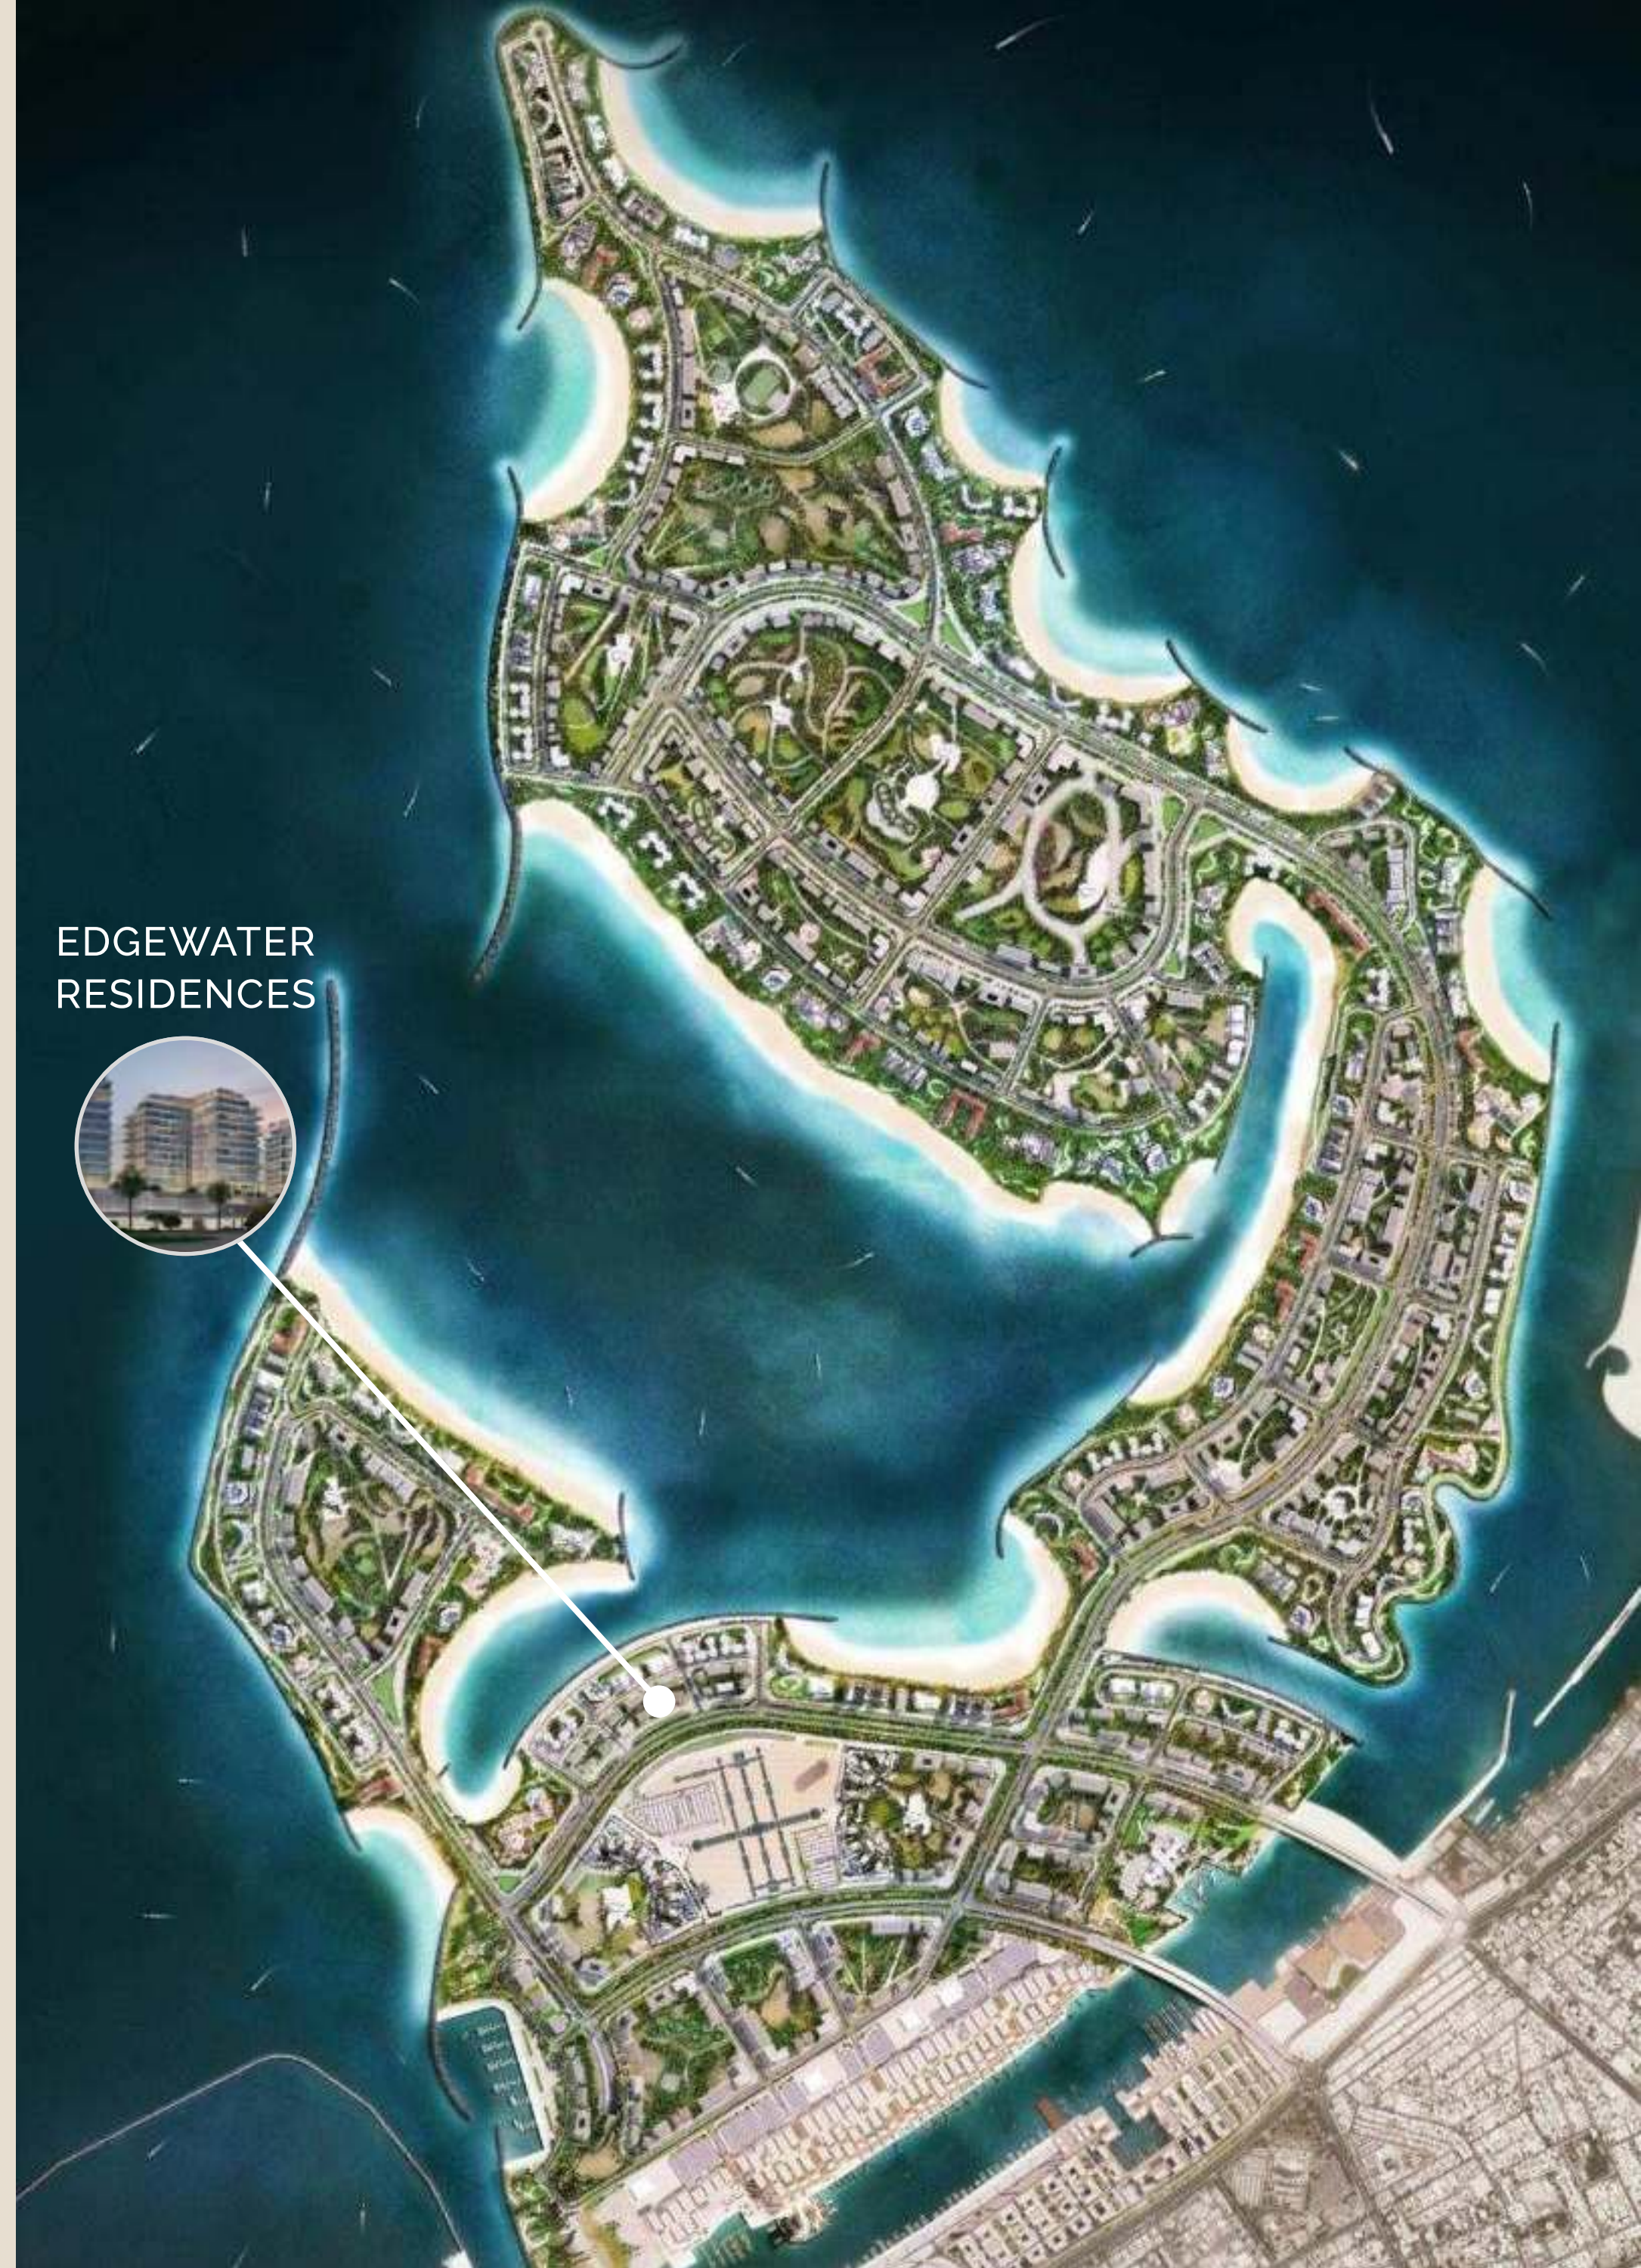

We open the doors to a world of
luxury and comfort on Dubai Islands

DUBAI ISLANDS

The prime location of Edgewater Residences also provides residents with easy access to a range of amenities and services

15 mins
Dubai International Airport

20 mins
Burj Khalifa

20 mins
Dubai Mall

25 mins
Burj Al Arab

EDGEWATER
RESIDENCES

THE WORLD ISLANDS

EDGEWATER RESIDENCES

THE PALM JUMEIRAH

BURJ AL ARAB

DUBAI FRAME

BURJ KHALIFA
DUBAI MALL

DUBAI INTERNATIONAL AIRPORT

JUMEIRAH

DOWNTOWN

DEIRA

AL BARSHA