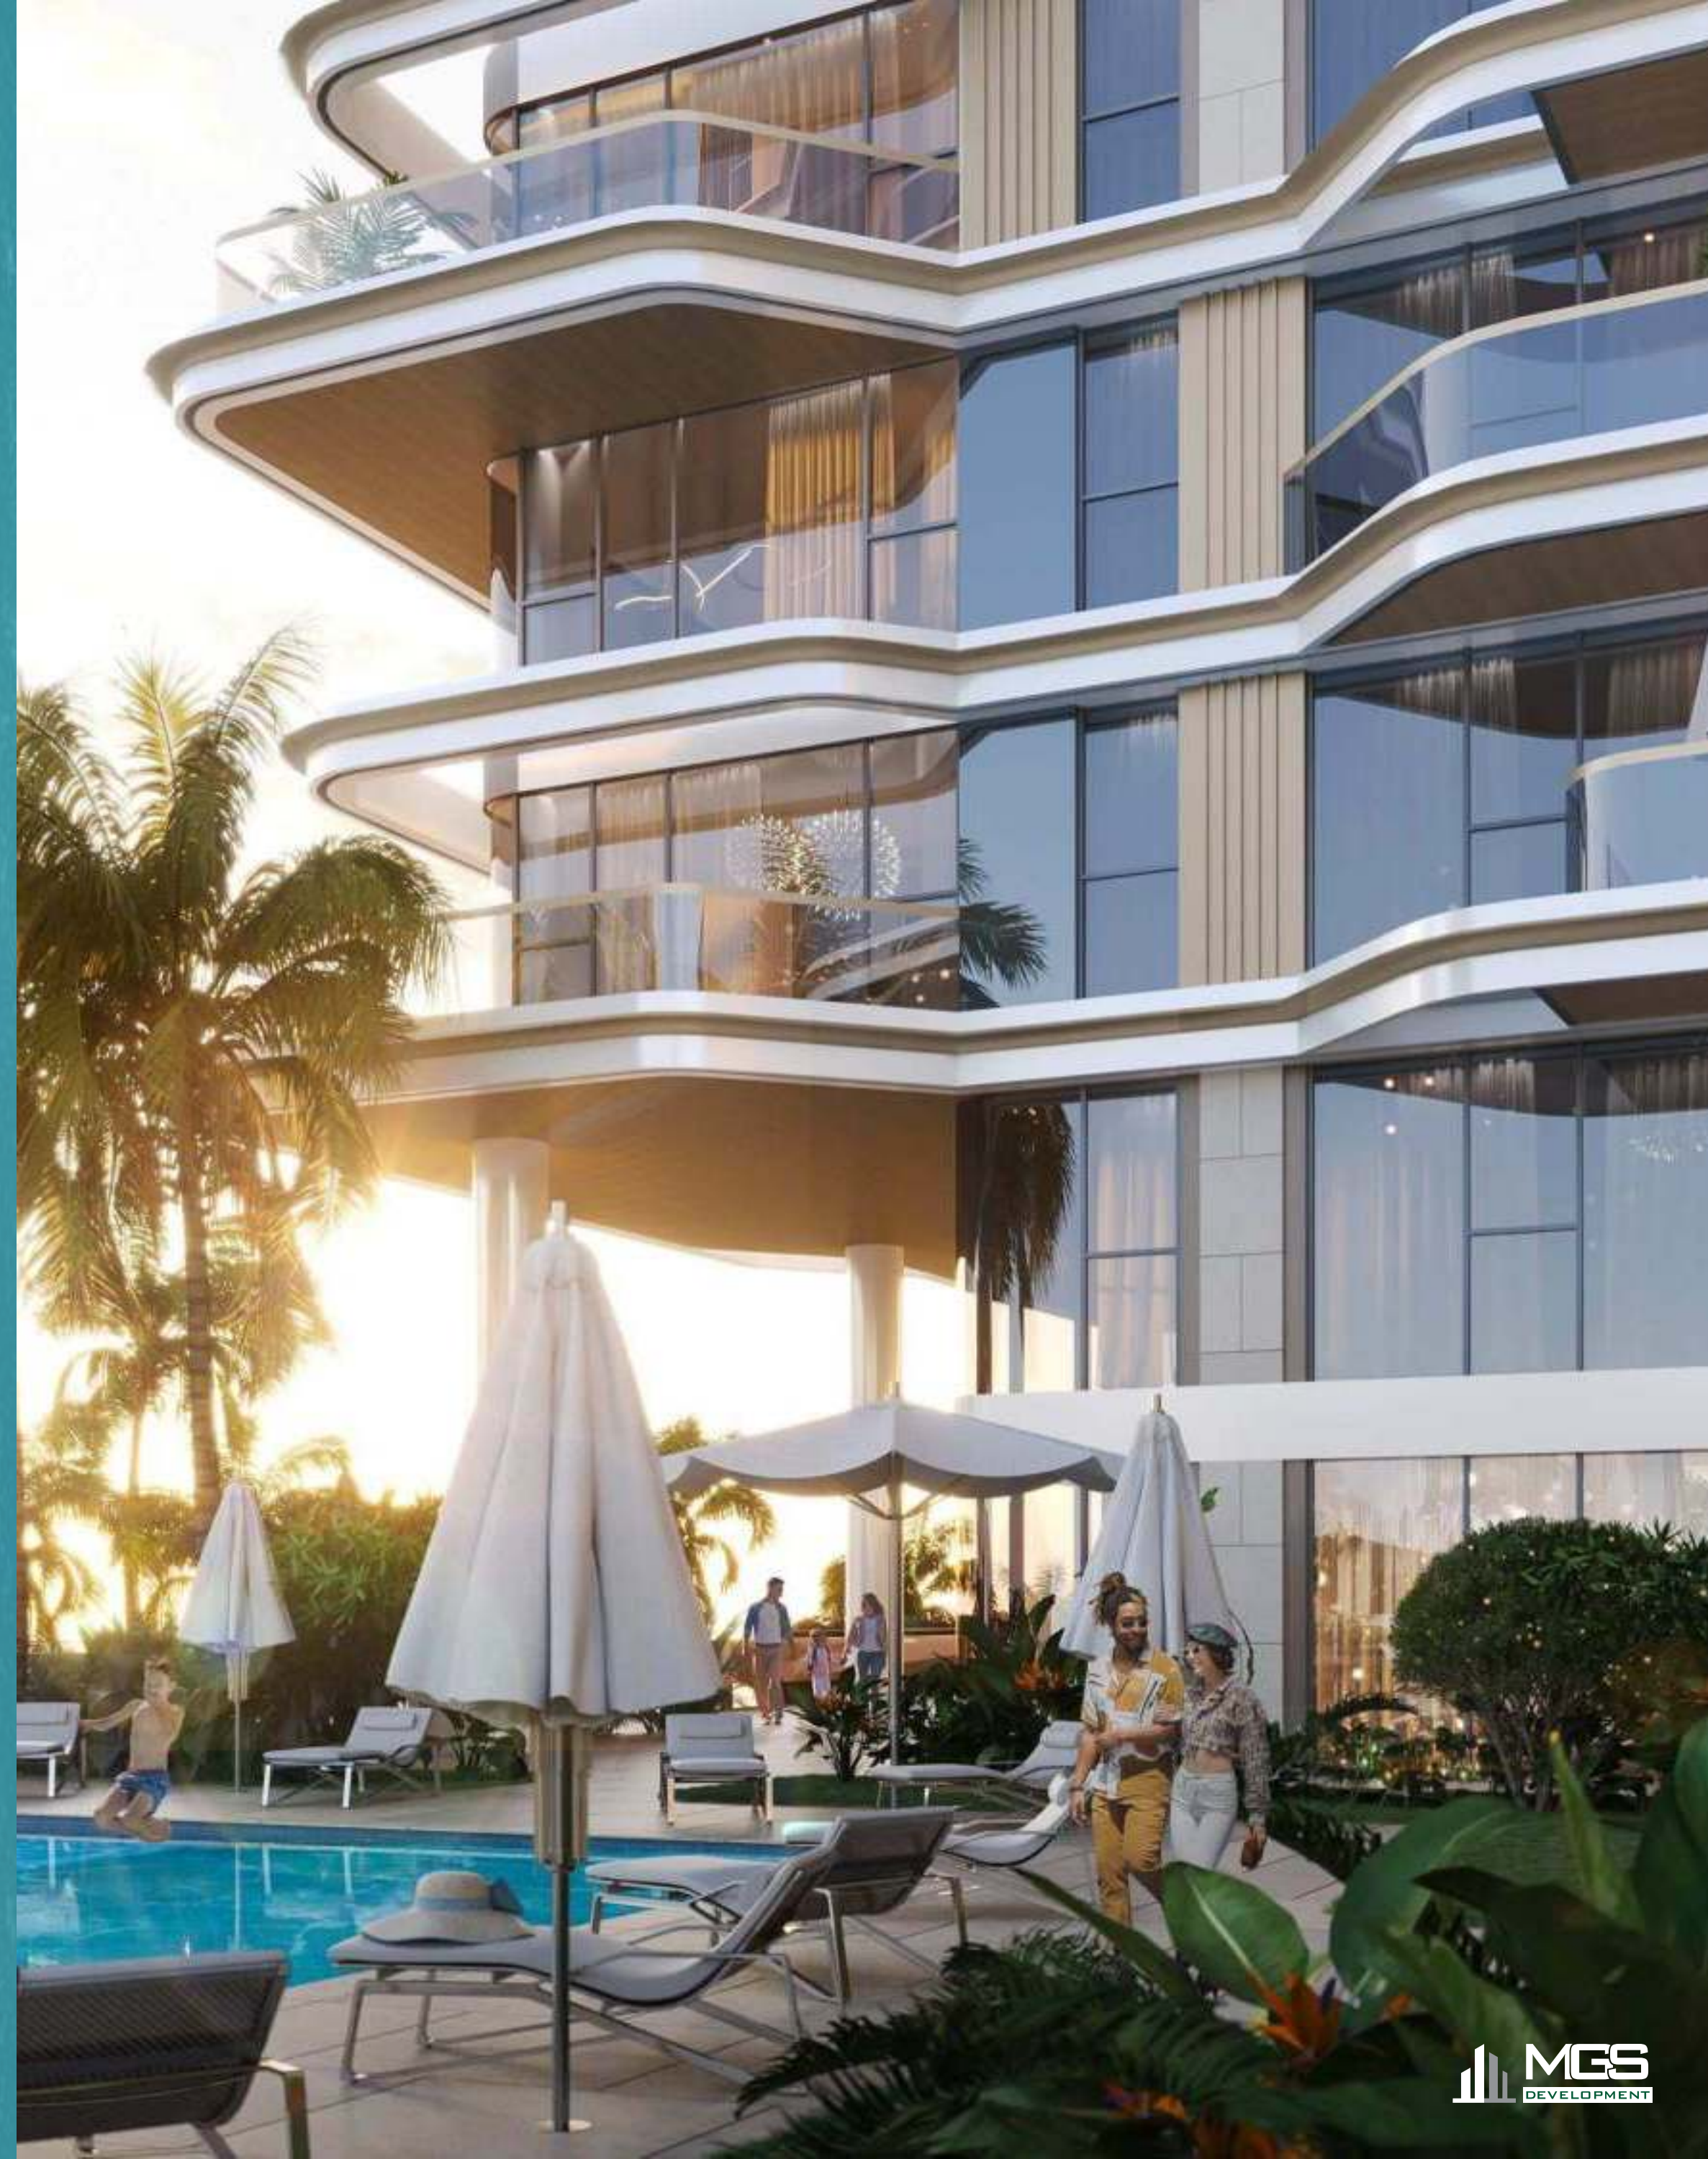

Size range per unit type

1 bedroom

from 495,9 sq.ft.

2 bedroom

from 981,5 sq.ft.

3 bedroom

from 1213,3 sq.ft.

PROJECT HANDOVER
3 QUARTER OF 2026