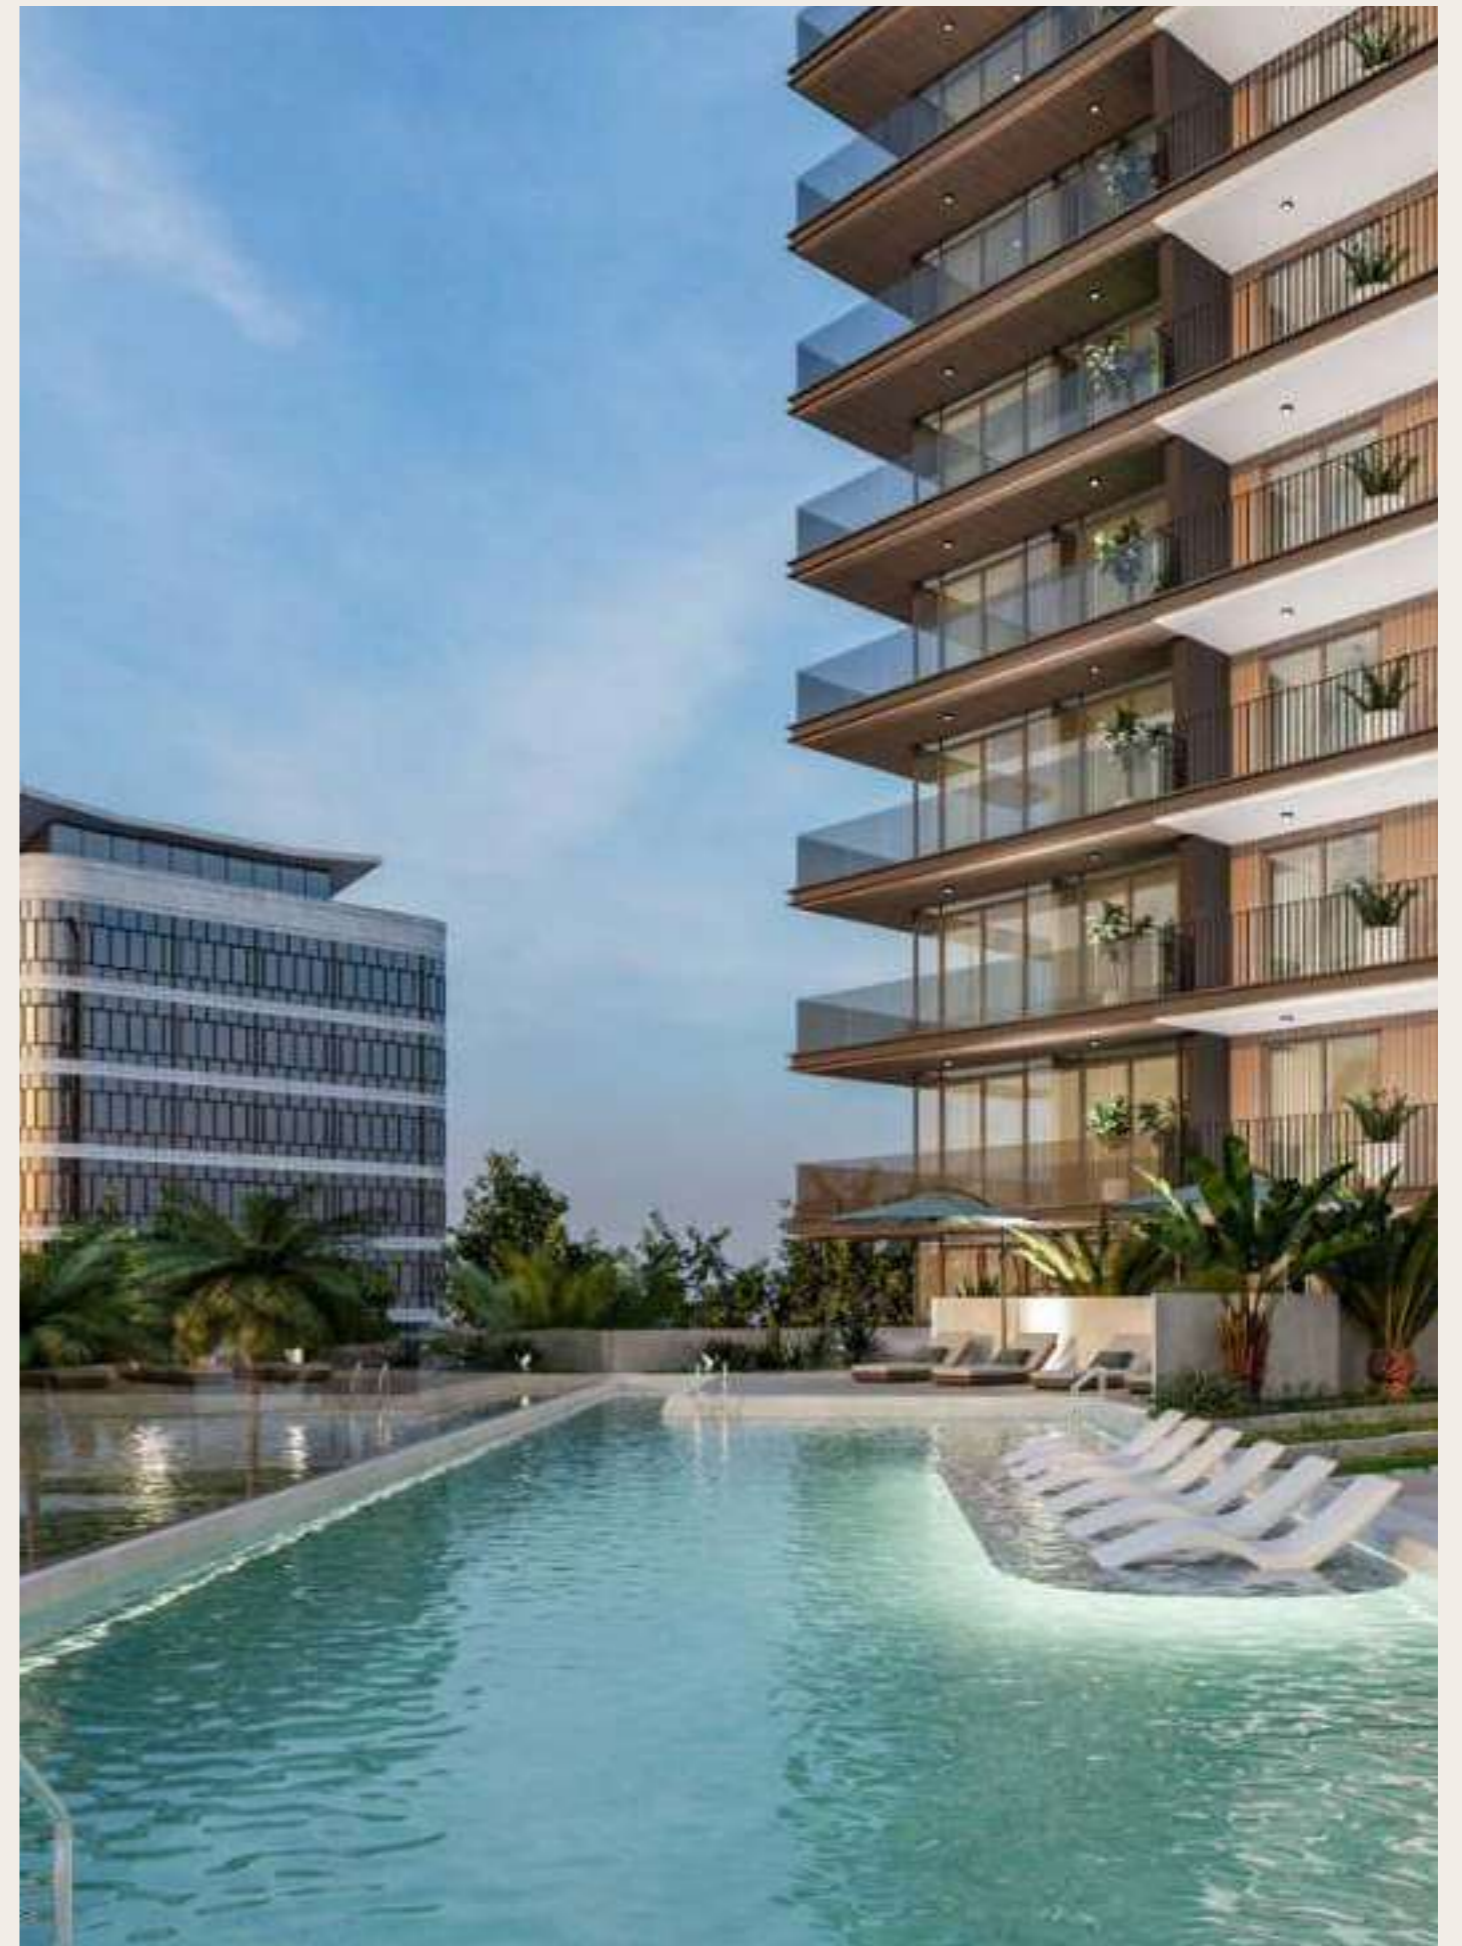

The Enchanted *Floareá* Swimming Pool

Immerse yourself in the epitome of aquatic luxury at Floareá's enchanting swimming pool. A glistening sanctuary designed to captivate the senses, this pool is more than a mere amenity – it's a realm where water shimmers like liquid sapphire under the sun's embrace.

Whether you seek invigorating morning laps or serene twilight reflections, Floareá swimming pool offers an oasis of tranquility.