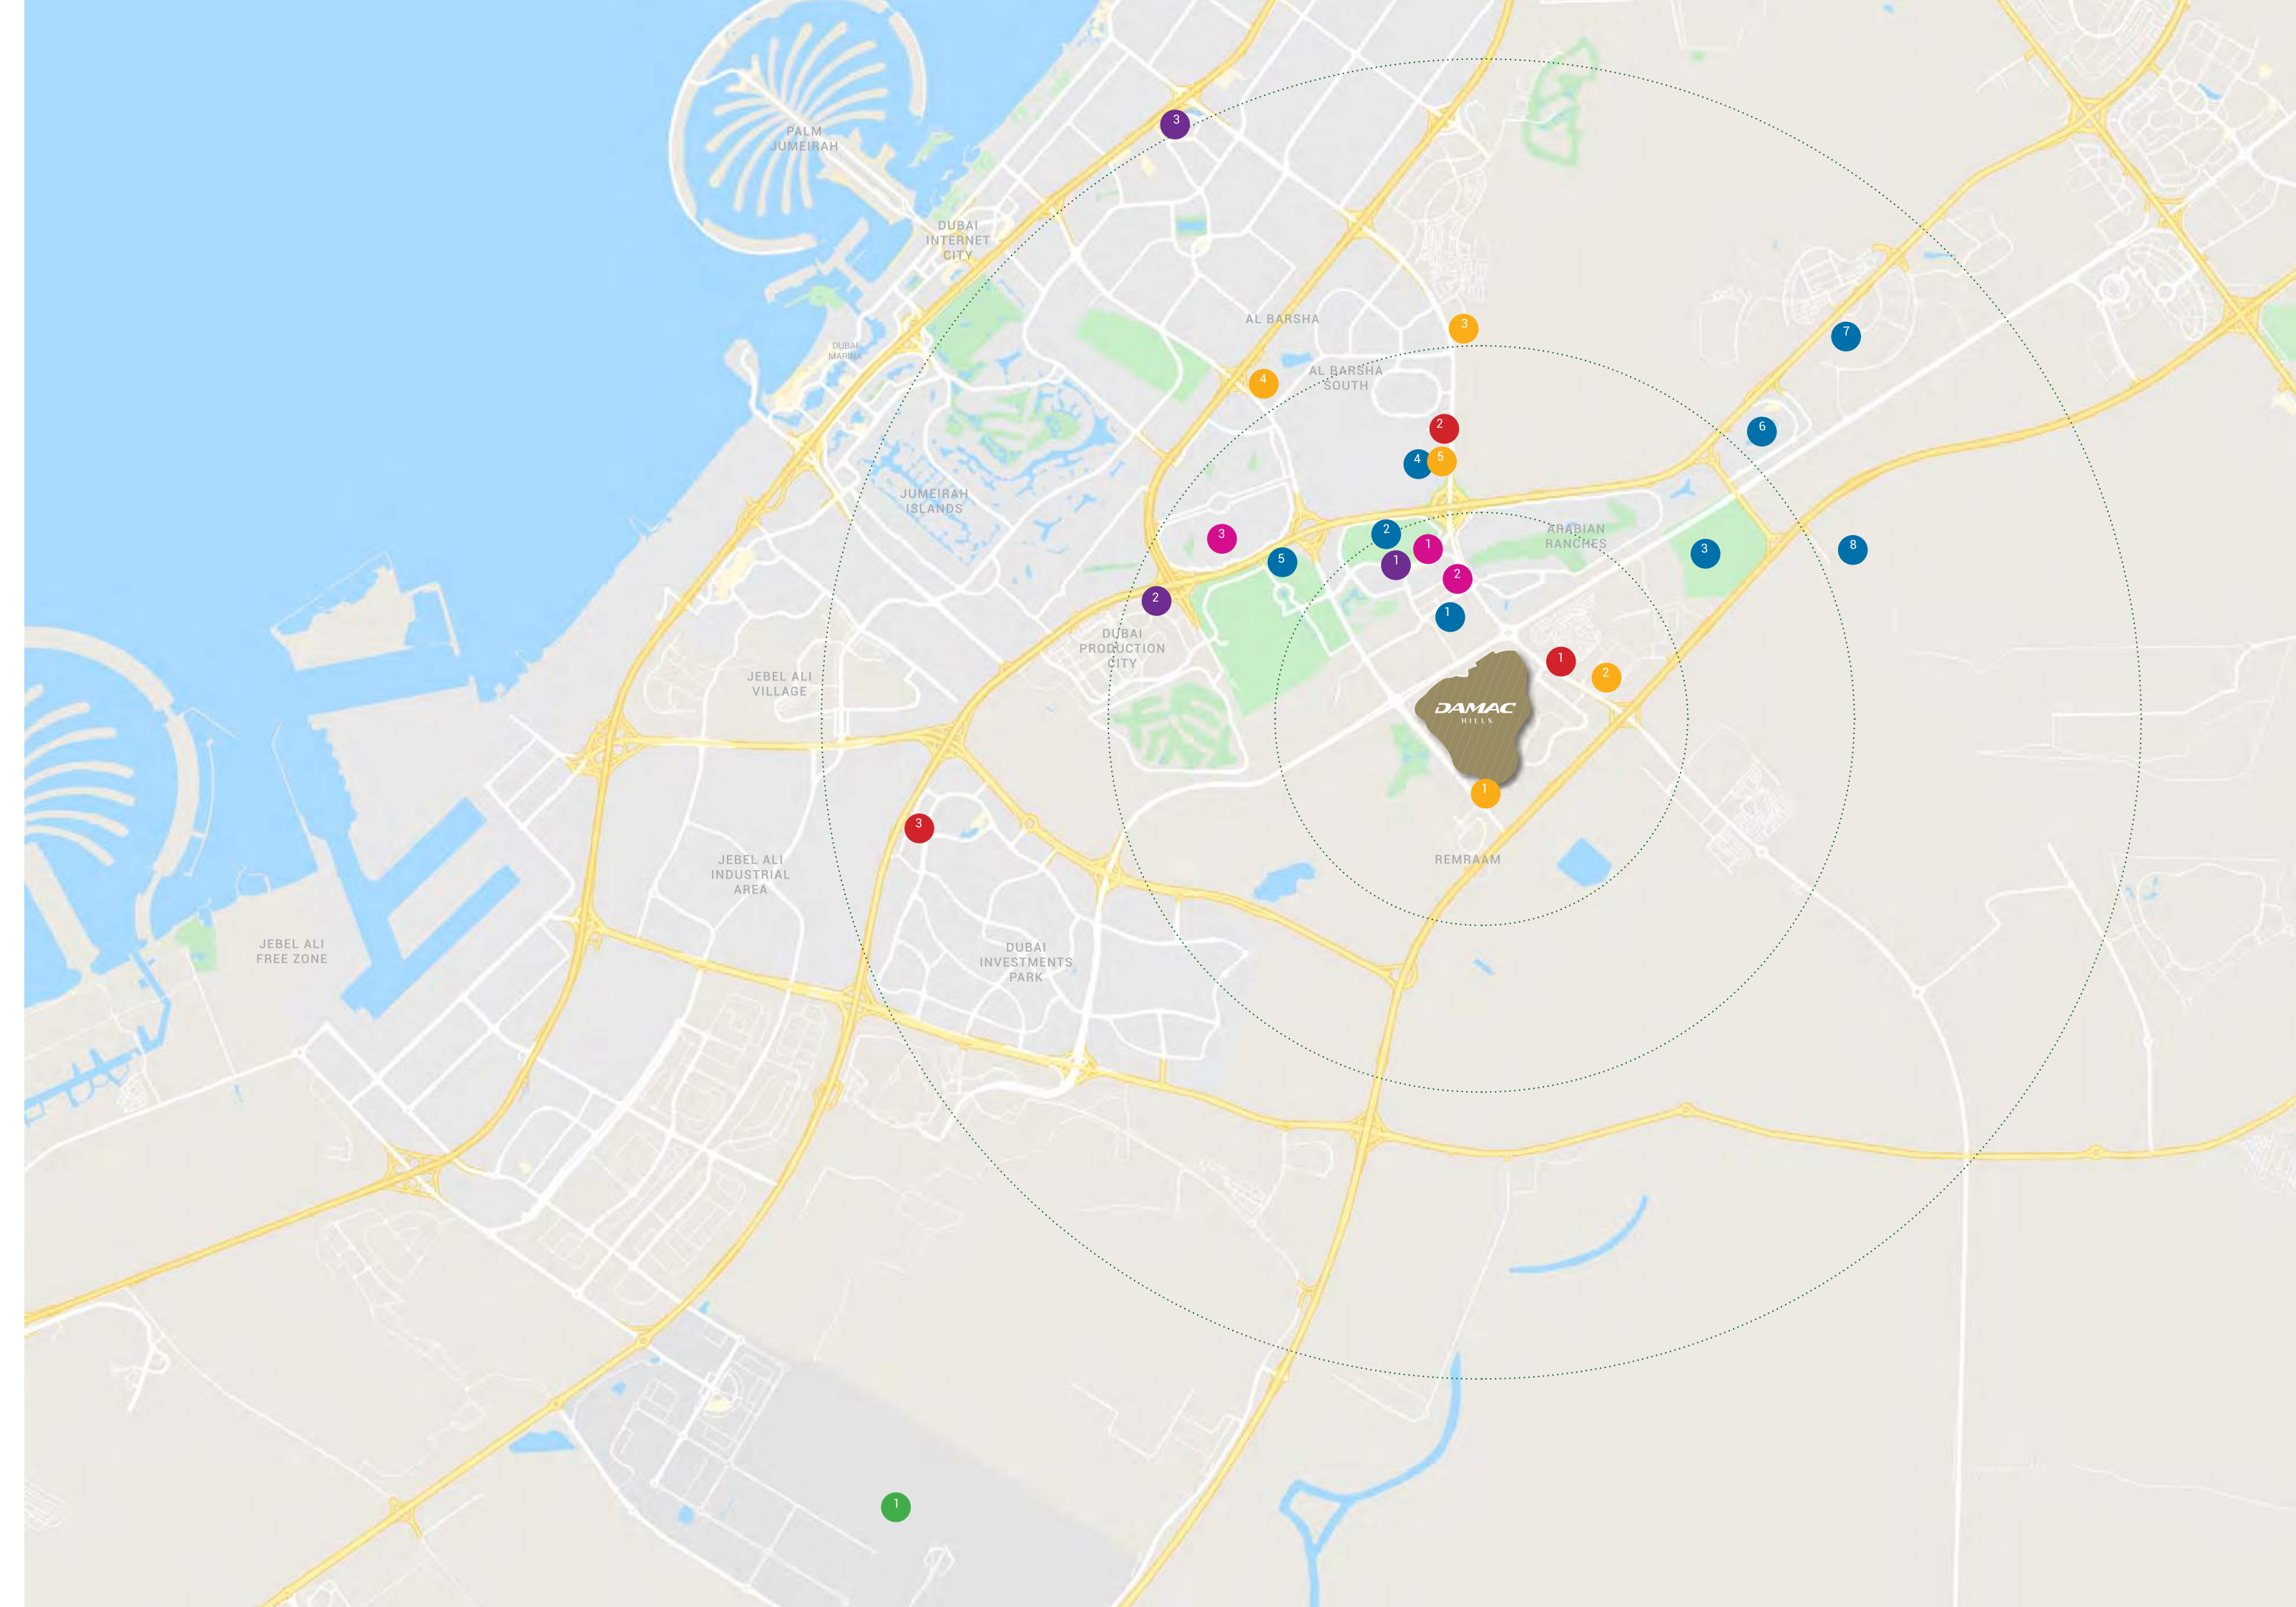

MALLS

- 1 First Avenue Mall – 11 minutes
- 2 City Centre Me'aiseim – 14 minutes
- 3 Mall of the Emirates – 24 minutes

HOSPITALS

- 1 Aster Medical Centre – 9 minutes
- 2 Mediclinic Parkview Hospital – 12 minutes
- 3 NMC Royal Hospital – 19 minutes

HOTELS

- 1 Park Inn by Radisson – 10 minutes
- 2 Studio One Hotel – 9 minutes
- 3 Five Hotel Jumeirah Village Circle – 19 minutes

AIRPORT

- 1 Al Maktoum International Airport – 28 minutes

SCHOOLS

- 1 Jebel Ali School – 5 minutes
- 2 Fairgreen International School – 11 minutes
- 3 Global Indian International School – 16 minutes
- 4 Safa Community School – 18 minutes
- 5 Kings' School – 21 minutes

DAMAC HILLS A CLOSER LOOK

CLUSTERS

- 1 Trinity
- 2 Pelham
- 3 Rochester
- 4 Rockwood
- 5 Richmond
- 6 Topango
- 7 The Field
- 8 Piccadilly Green
- 9 Queen's Meadow
- 10 Silver Springs
- 11 Legends
- 12 Whitefield
- 13 Cavalli Estates
- 14 Brookfield
- 15 Bellavista (Carson) A, B, C
- 16 Golf Vita
- 17 Artesia B, C, A

ESSENTIALS

- 1 Jebel Ali International School
- 2 CreaKids Nursery
- 3 Line Circle Cafe
- 4 Food Trucks
- 5 Carrefour Supermarket
- 6 Corner Barber
- 7 4Her Salon
- 8 Community Centre
- 9 Radisson Dubai DAMAC Hills
- 10 Trump International Golf Club Dubai
- 11 Prato/71 Sports Bar
- 12 Spinneys Supermarket
- 13 Bakericious Supermarket
- 14 Saudi German Clinic
- 15 Medicina Pharmacy
- 16 Viva Supermarket
- 17 Maison de Coiffure