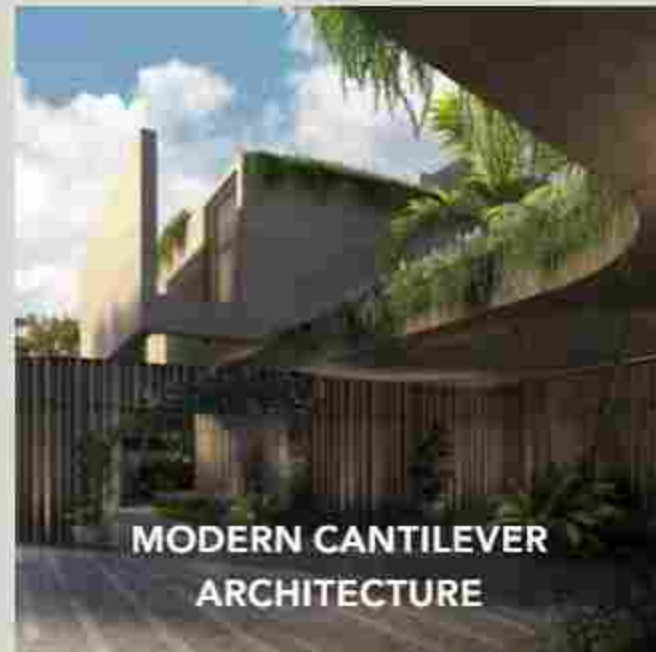

EDGE ESTATES SHORE ESTATES

IMAGINED BY VISIONARIES FOR DREAMERS

—
THE COLLABORATORS

ARCHITECTS

—
SAOTA

Award-winning architectural firm SAOTA is driven by a unique design philosophy that connects form and function and blurs the boundaries between indoors and out. SAOTA's innovative residential designs are distinguished not only for their incredible aesthetic impact, but for being homes in which people love to live in.

EXCLUSIVE
BRIDGE ACCESS

GATED & PRIVATE
COMMUNITY

MODERN CANTILEVER
ARCHITECTURE

STONE CLADDED
EXTERIOR FAÇADE

EXPANSIVE FORECOURT
& BACKYARD

GRAND
DOUBLE HEIGHT ENTRY

DOUBLE & TRIPLE HEIGHT
INTERNAL COURTYARDS