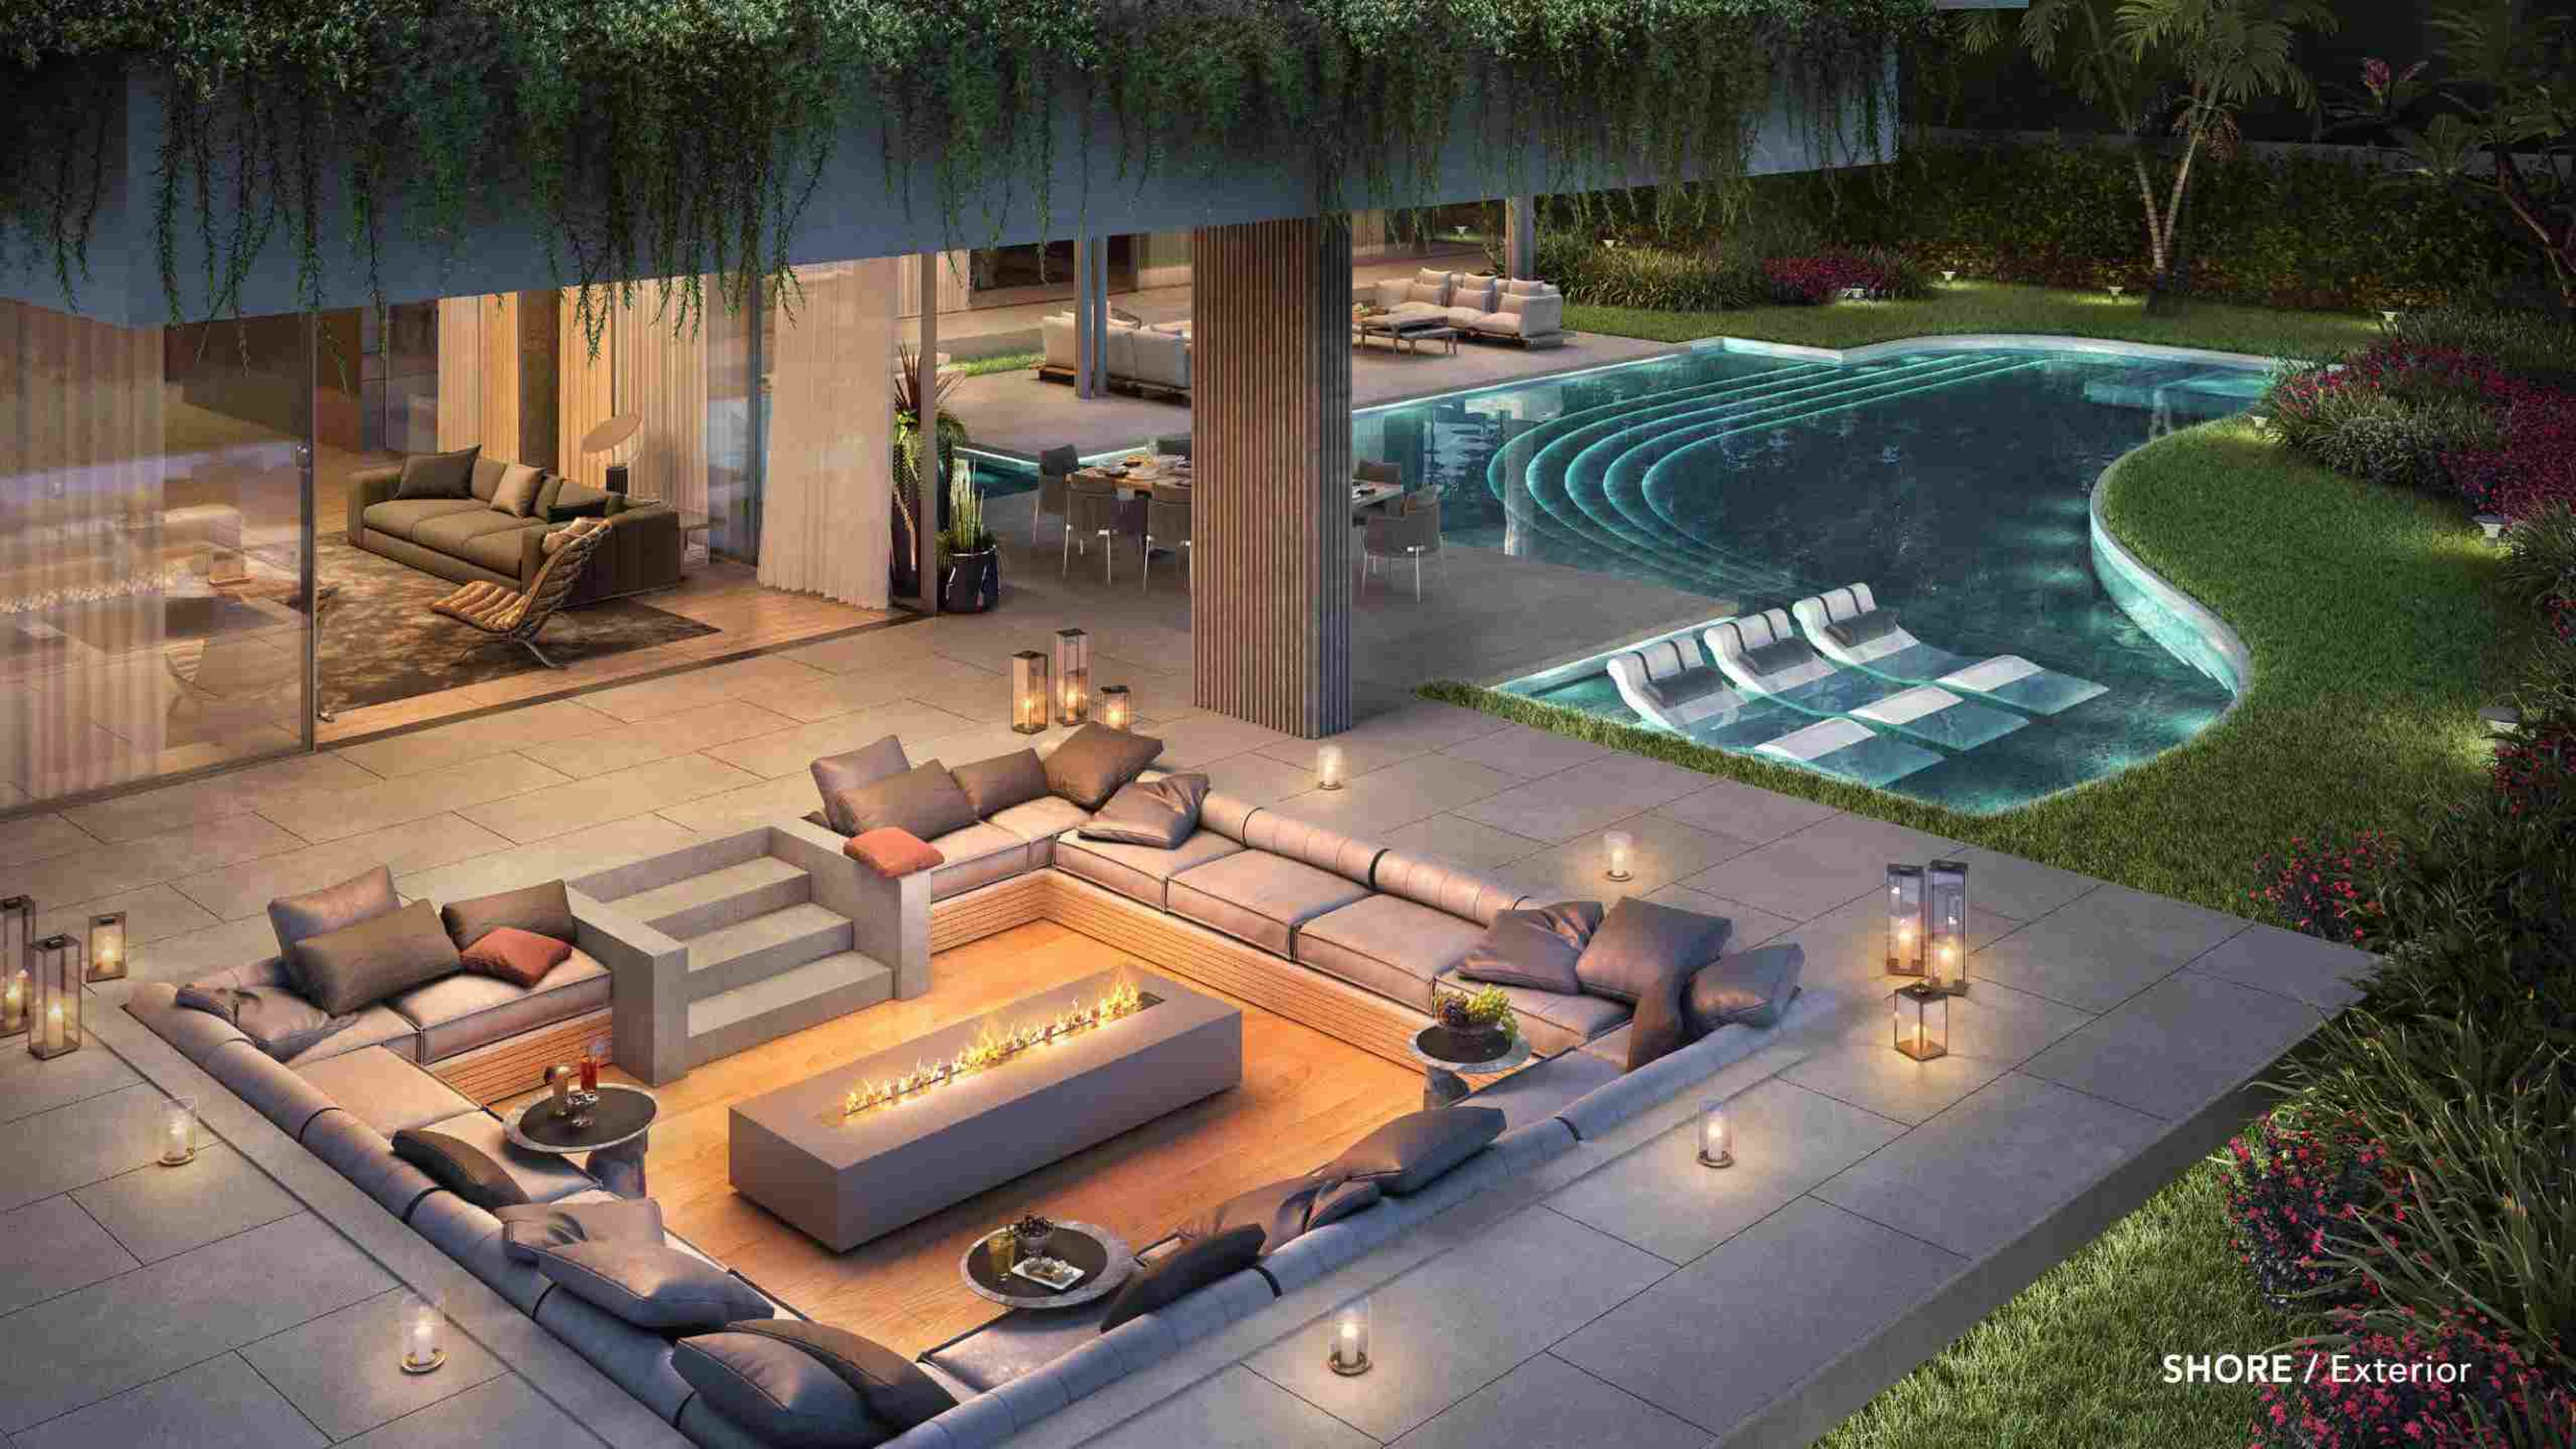

SHORE / Exterior