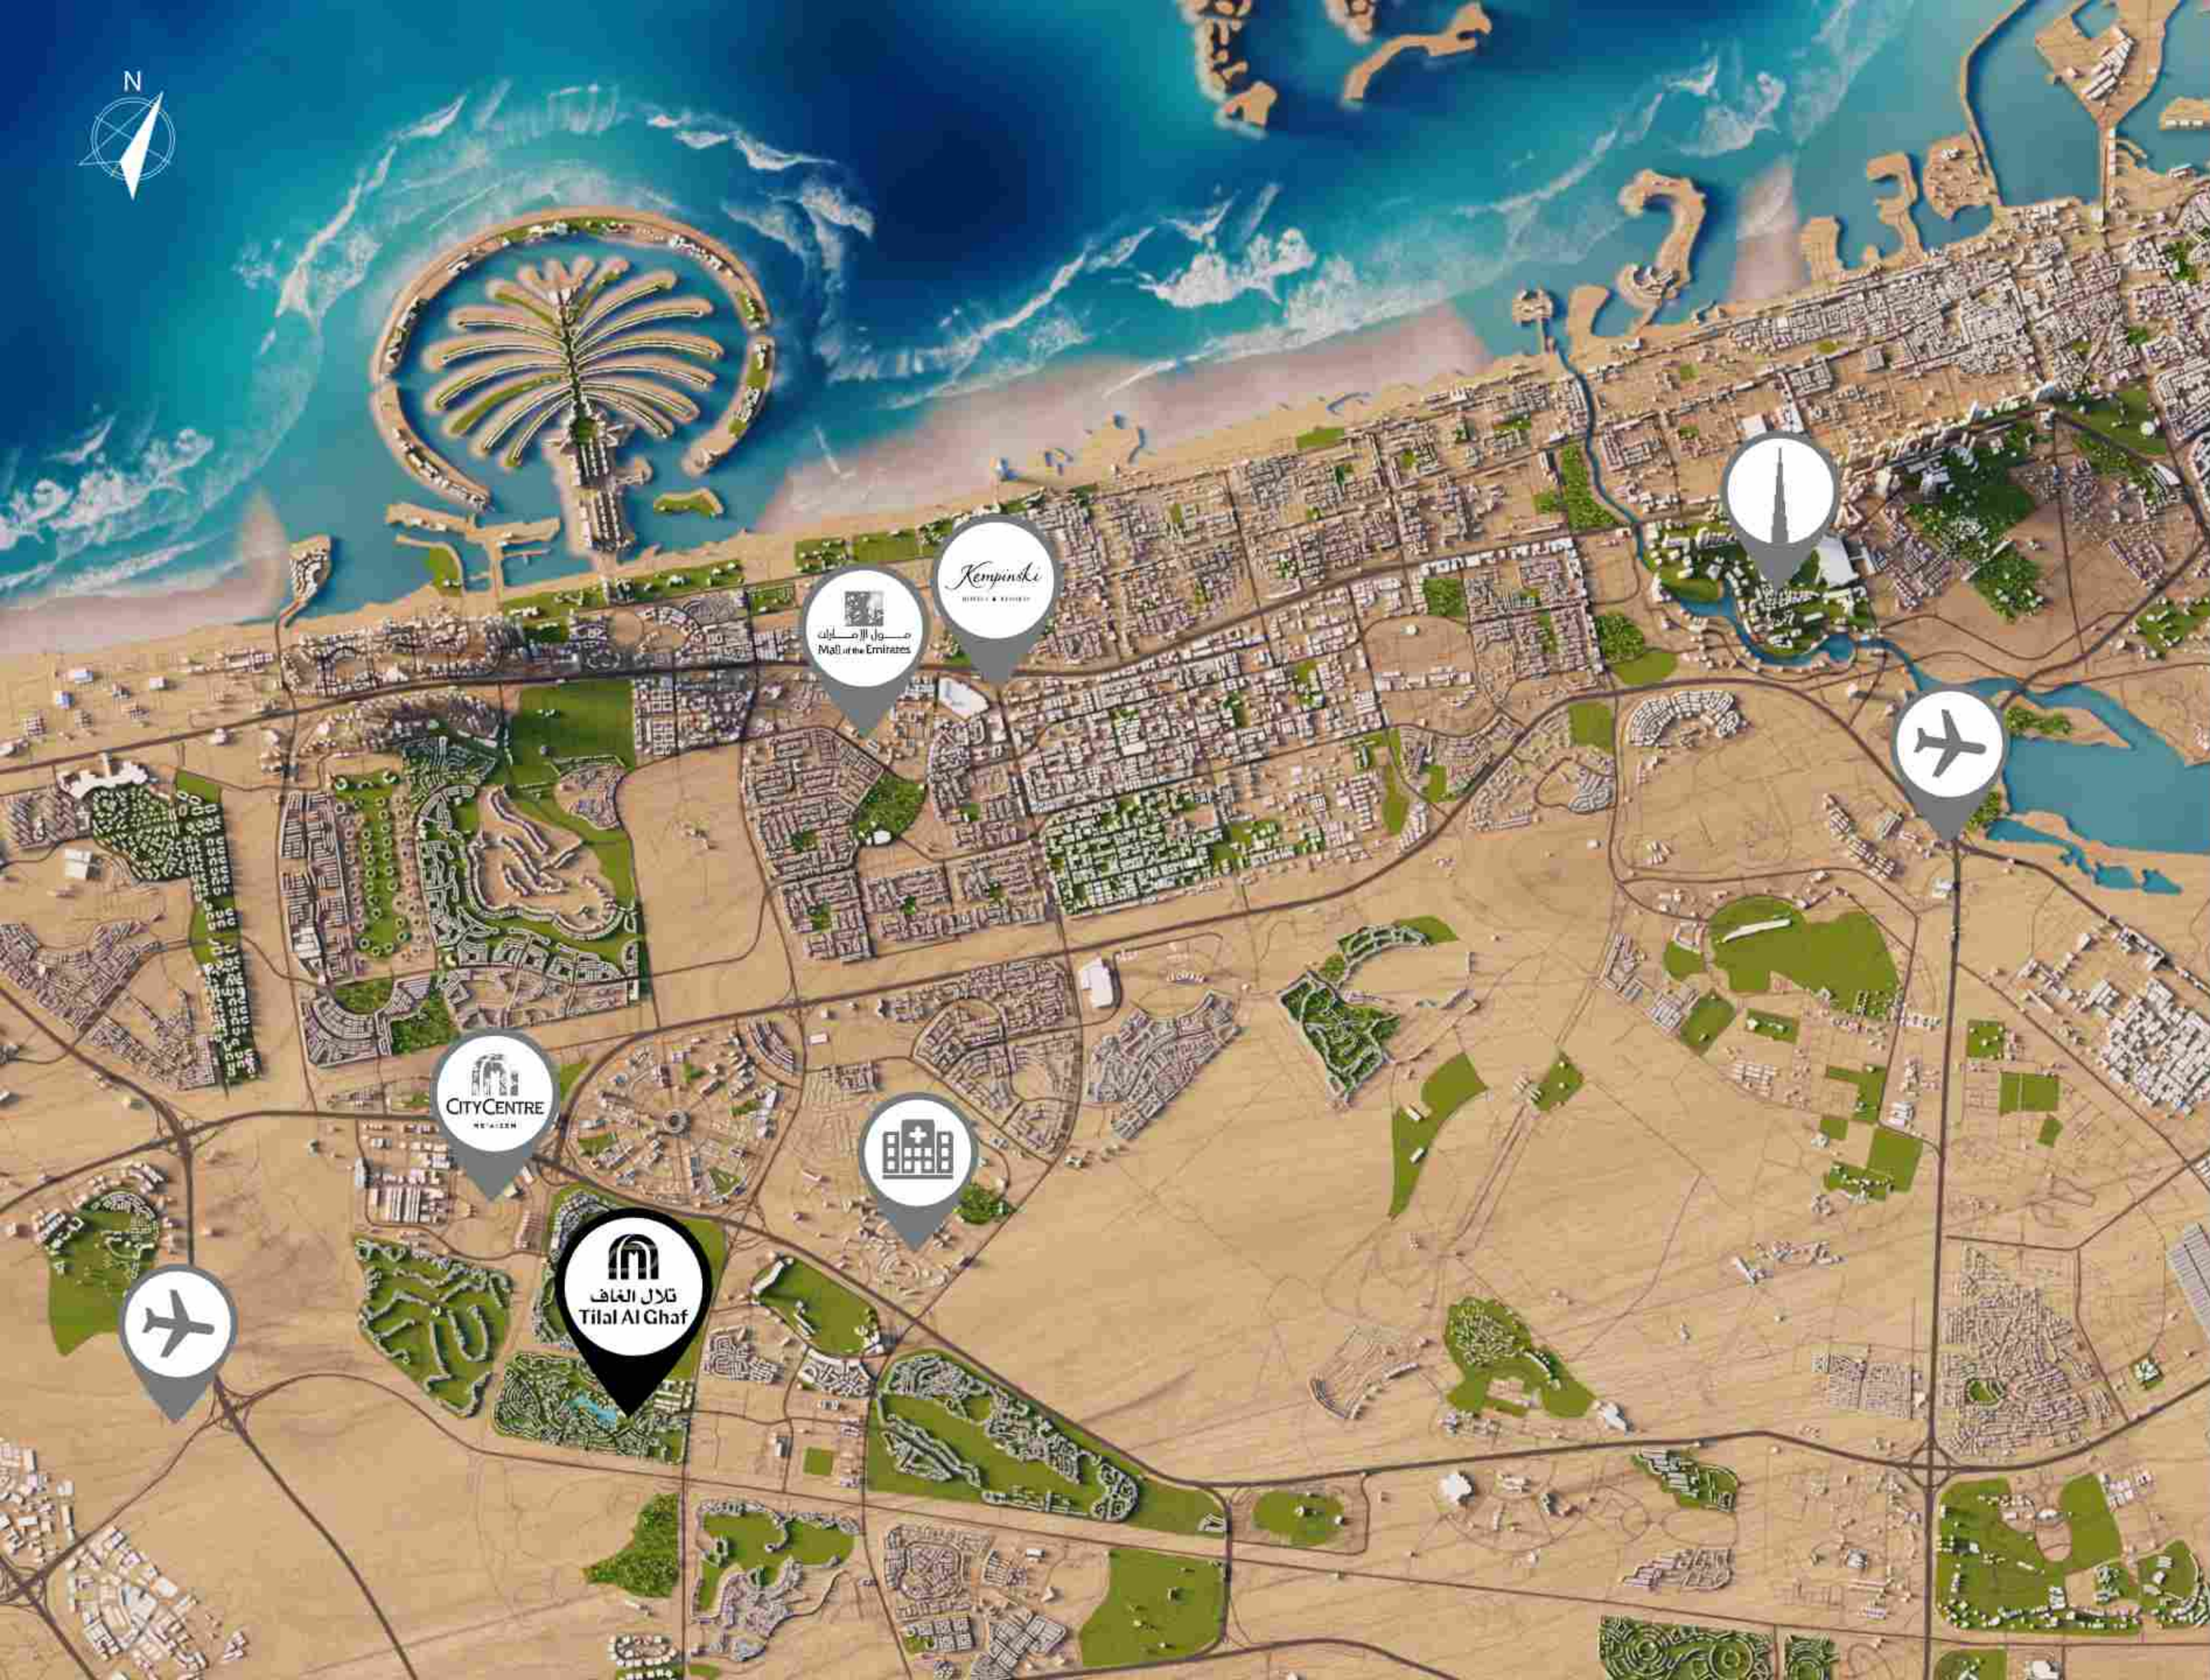

LIVE IN THE LAP OF LUXURY WITH THE LUXURY OF FREEDOM.

Lanai Islands offer the idyllic lifestyle that only a private resort-style retreat in the heart of nature can offer, yet remains within easy reach of Dubai's primary business and entertainment hubs.

29 MINS
DUBAI INTERNATIONAL AIRPORT

25 MINS
AL MAKTOUM INTERNATIONAL AIRPORT

15 MINS
MALL OF THE EMIRATES

20 MINS
DOWNTOWN DUBAI

10 MINS
CITYCENTRE ME'AISEM

15 MINS
KEMPINSKI HOTEL

10 MINS
MEDICLINIC PARKVIEW HOSPITAL

تلال الغاف
Tital Al Ghaf

CITYCENTRE
ME'AISEM

مركز الإمارات
Mall of the Emirates

Kempinski
HOTELS & RESORTS