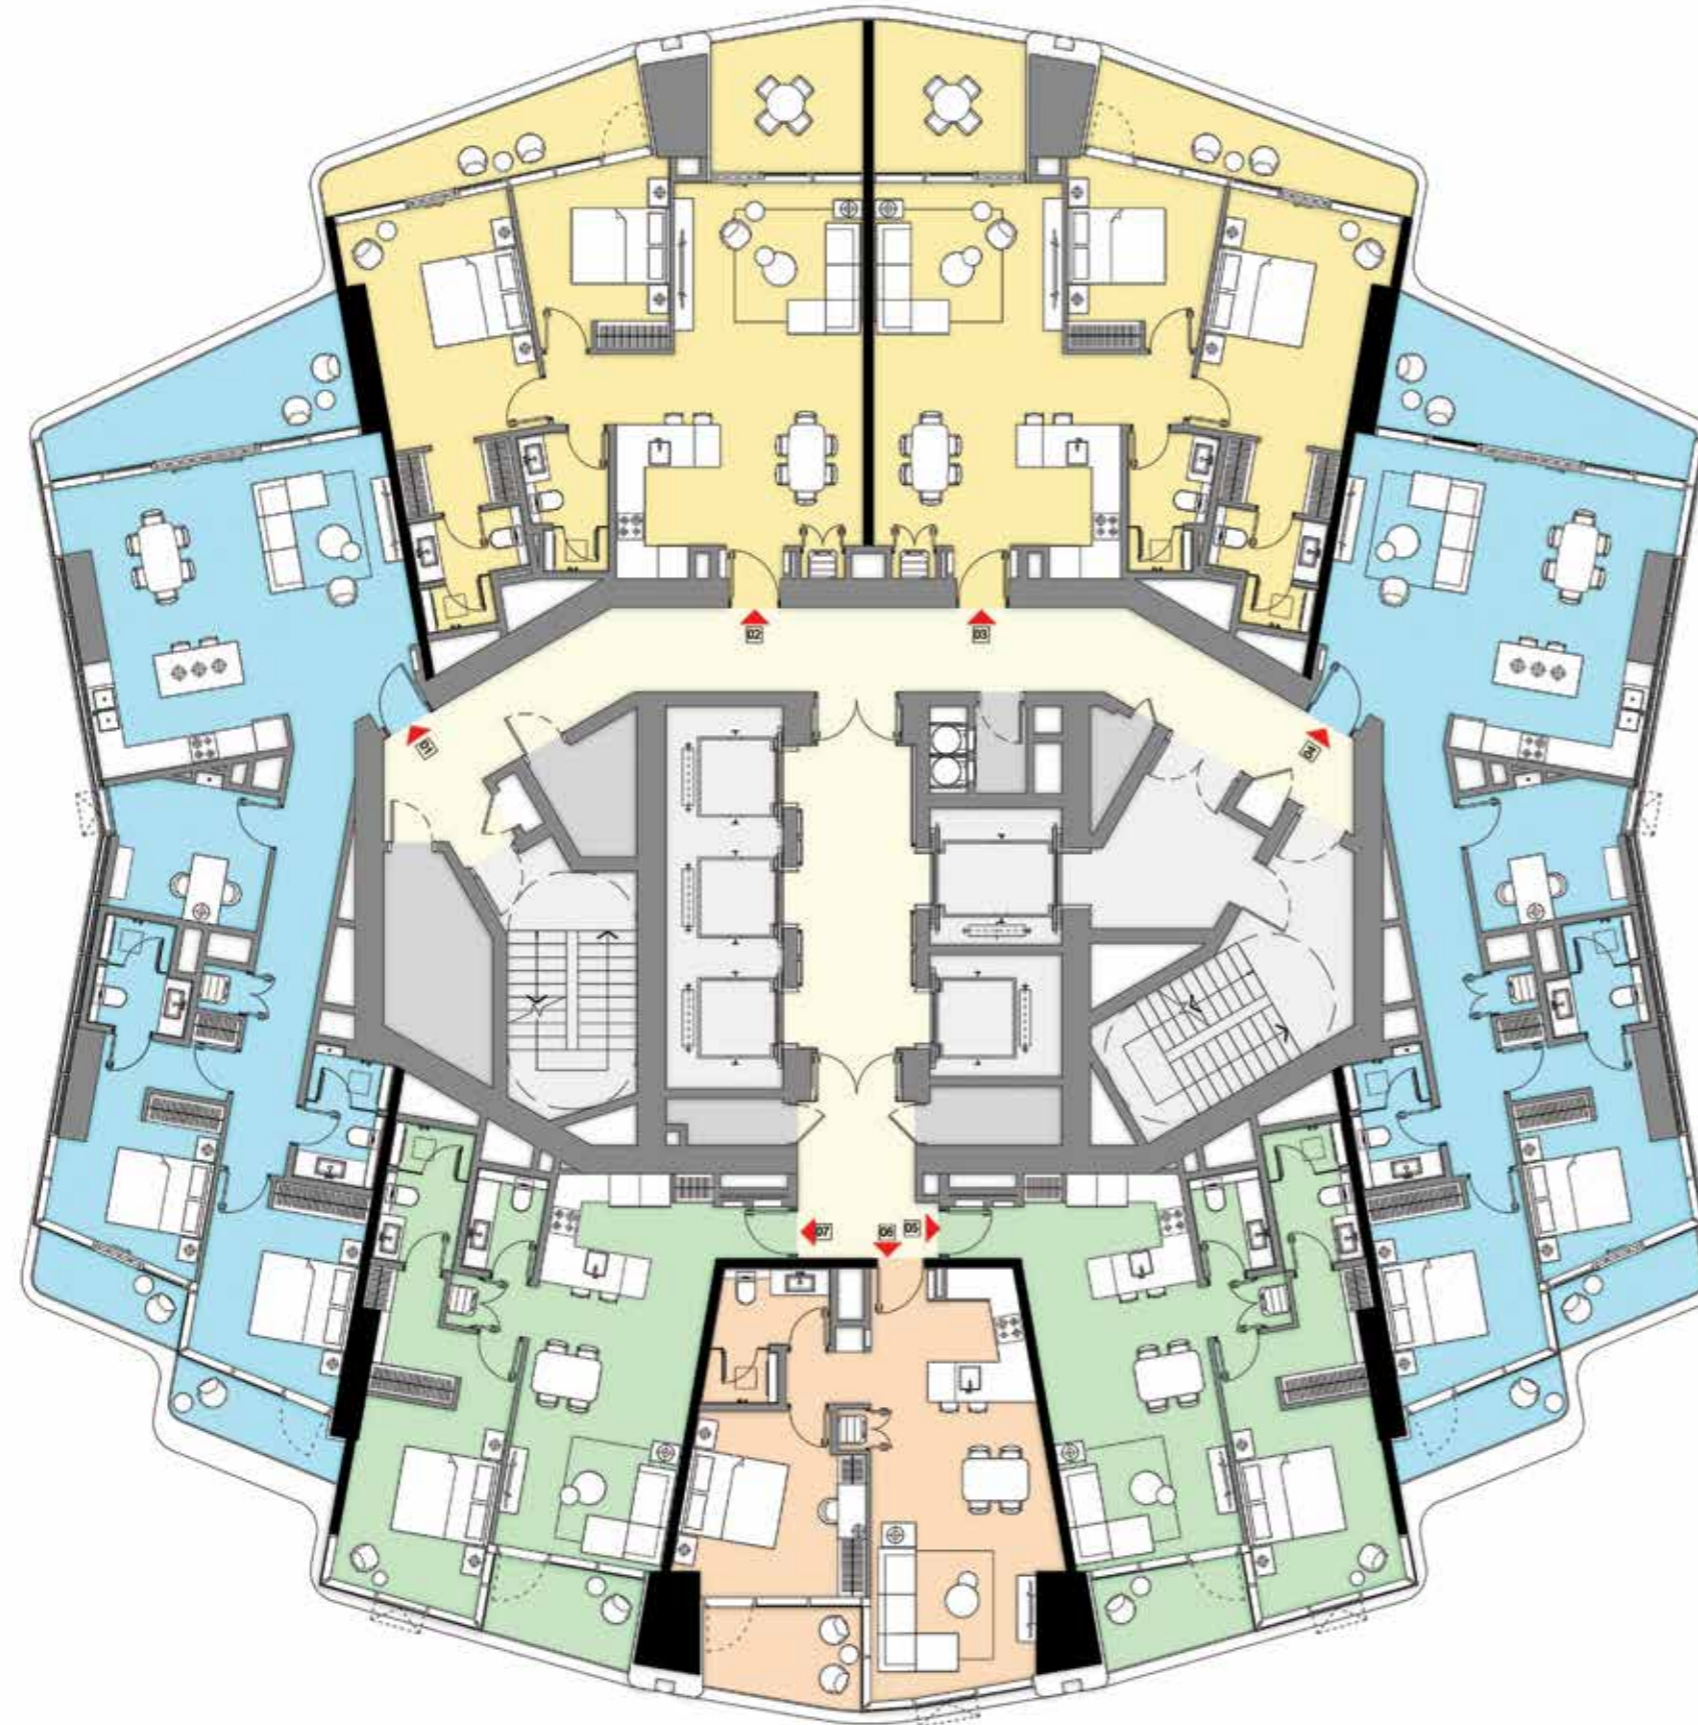

TYPICAL FLOORPLANS

Residential Levels

Levels 08 - 15

1 & 2 Bedroom Units

- 1 BR-A (Units 06)
- 1 BR-C1 (Units 05, 07)
- 2 BR-A (Units 02, 03)
- 2 BR-C (Units 01, 04)