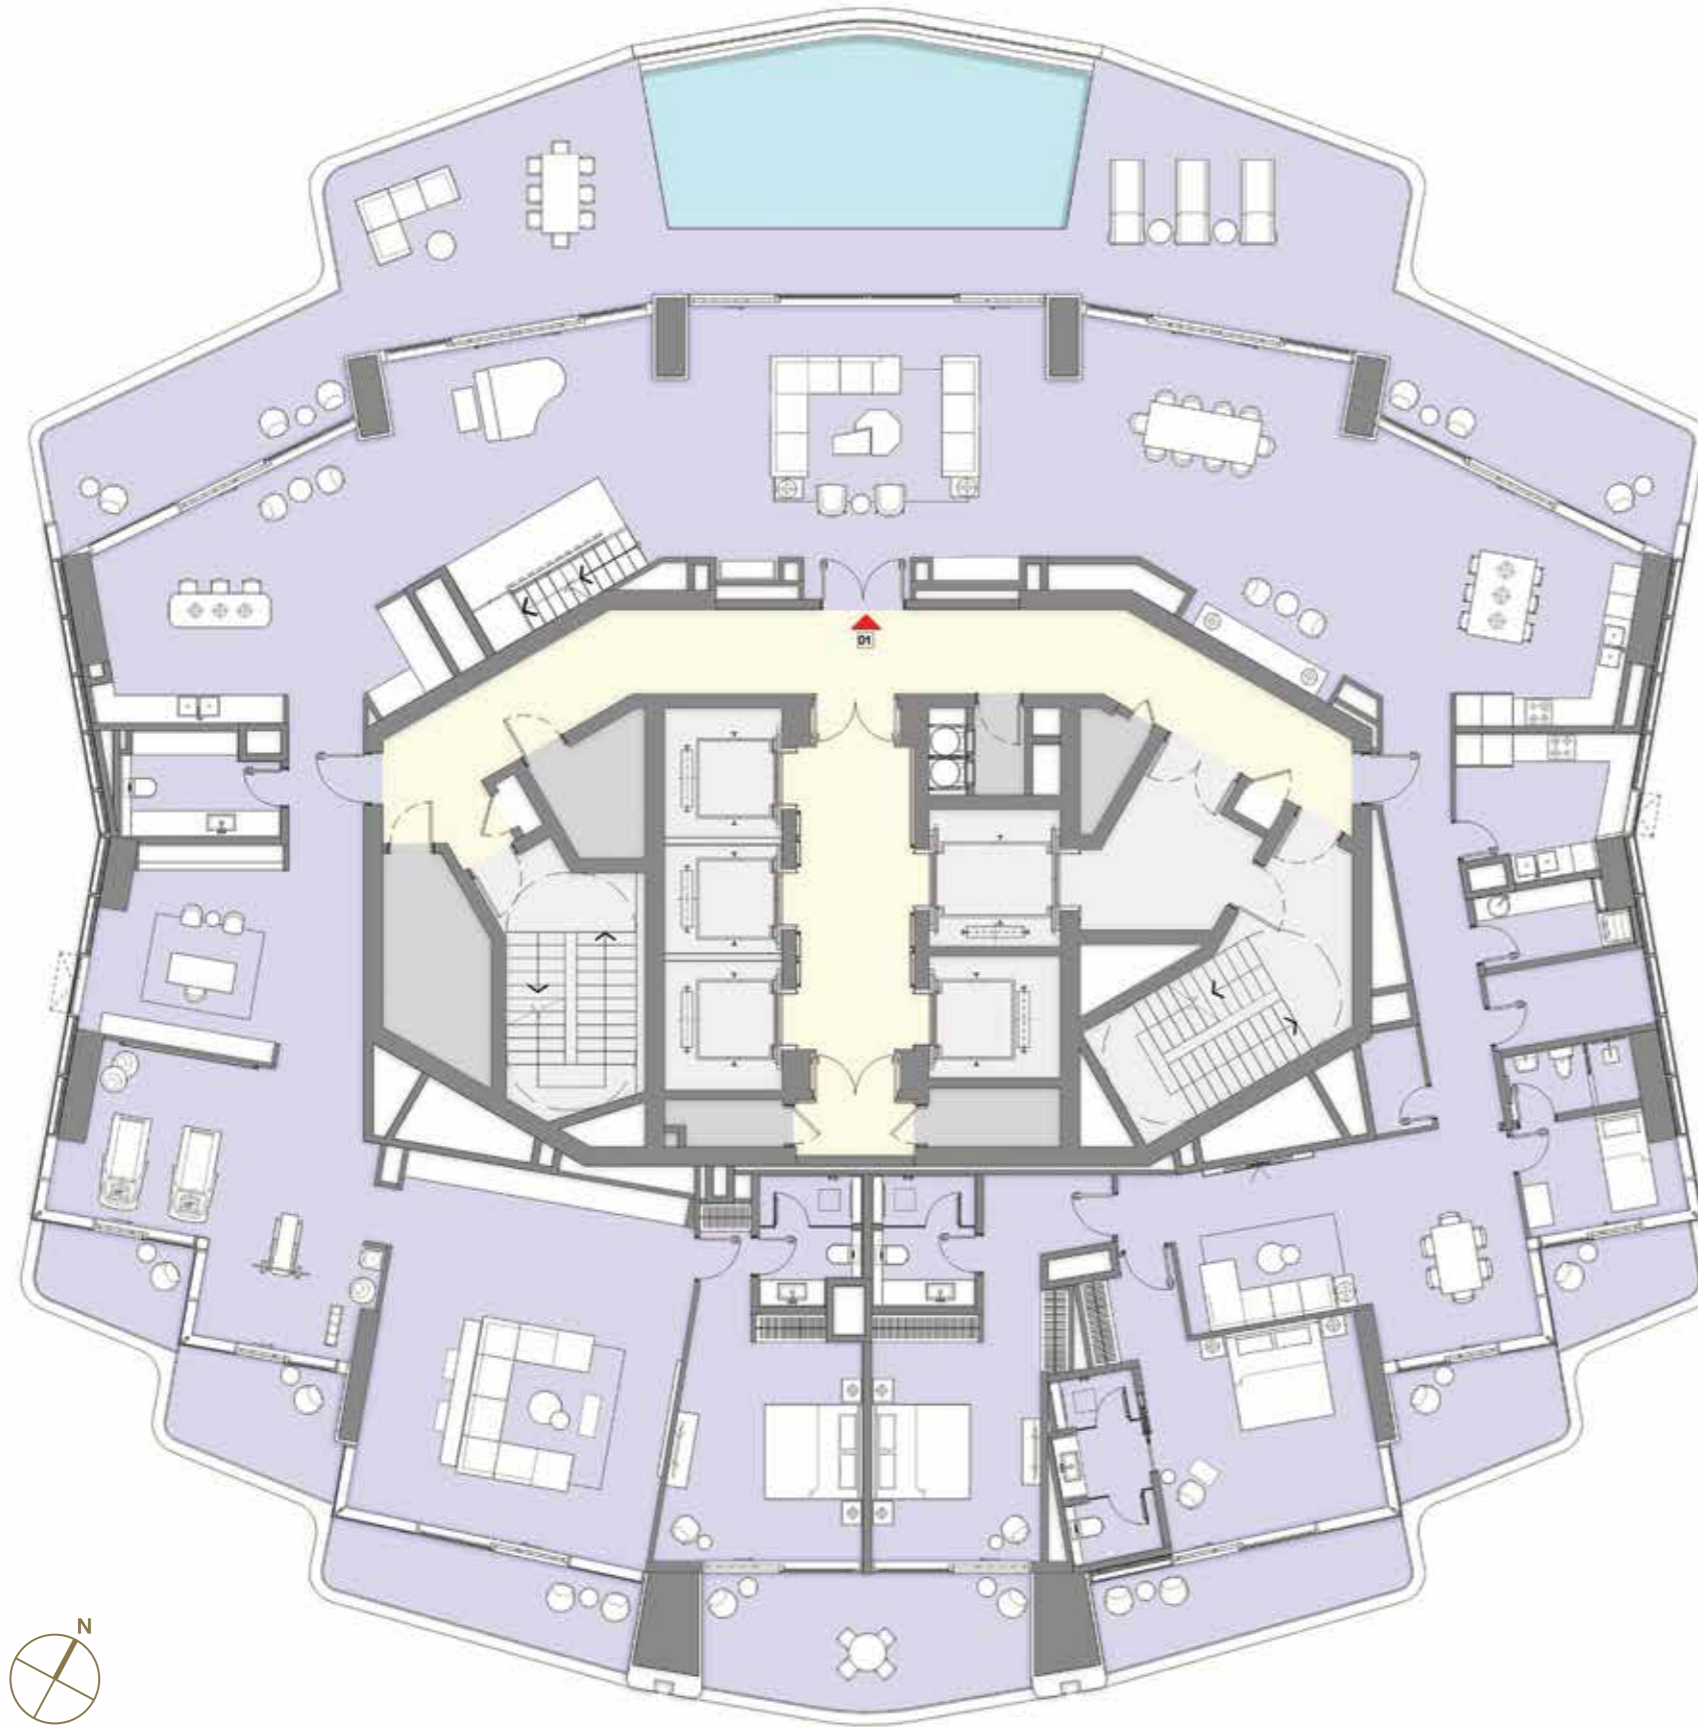

SUPERLUX PENTHOUSE LOWER FLOOR

LIV
LUX

TYPICAL FLOORPLANS

Penthouse Levels

Levels 46 - 47

5 Bedroom
Duplex Superlux Penthouse