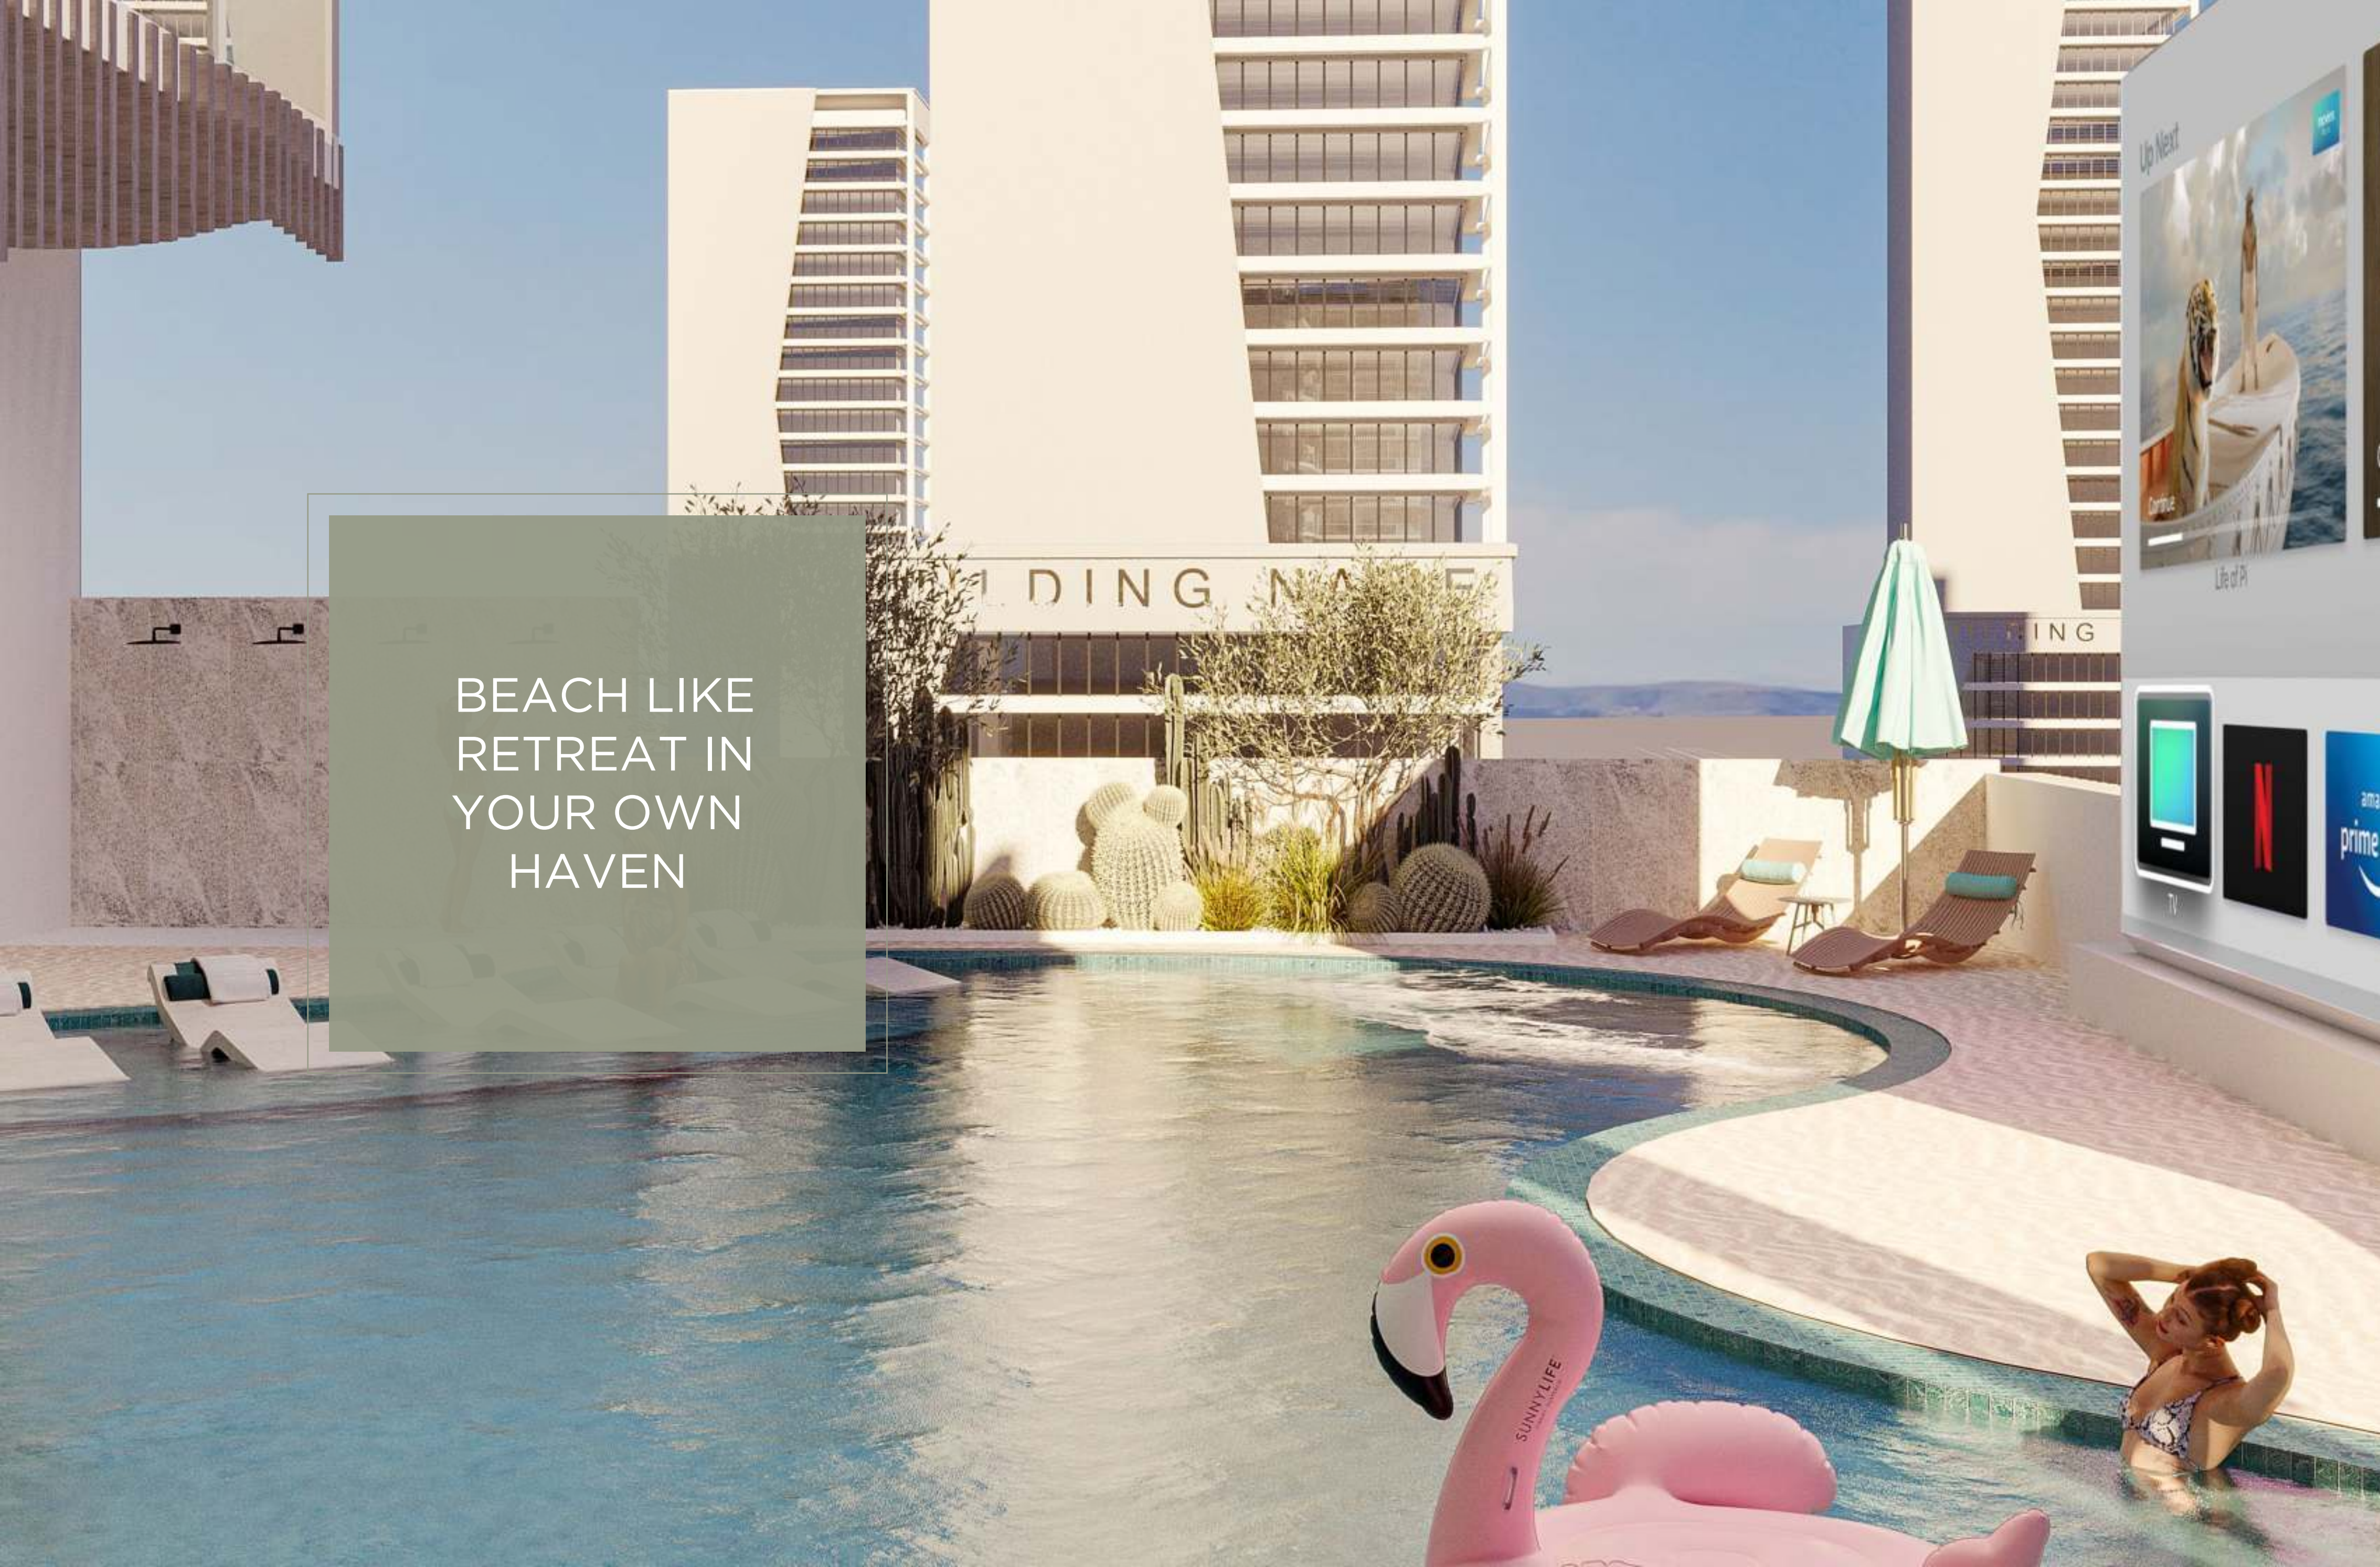

BEACH LIKE
RETREAT IN
YOUR OWN
HAVEN

BUILDING NAME