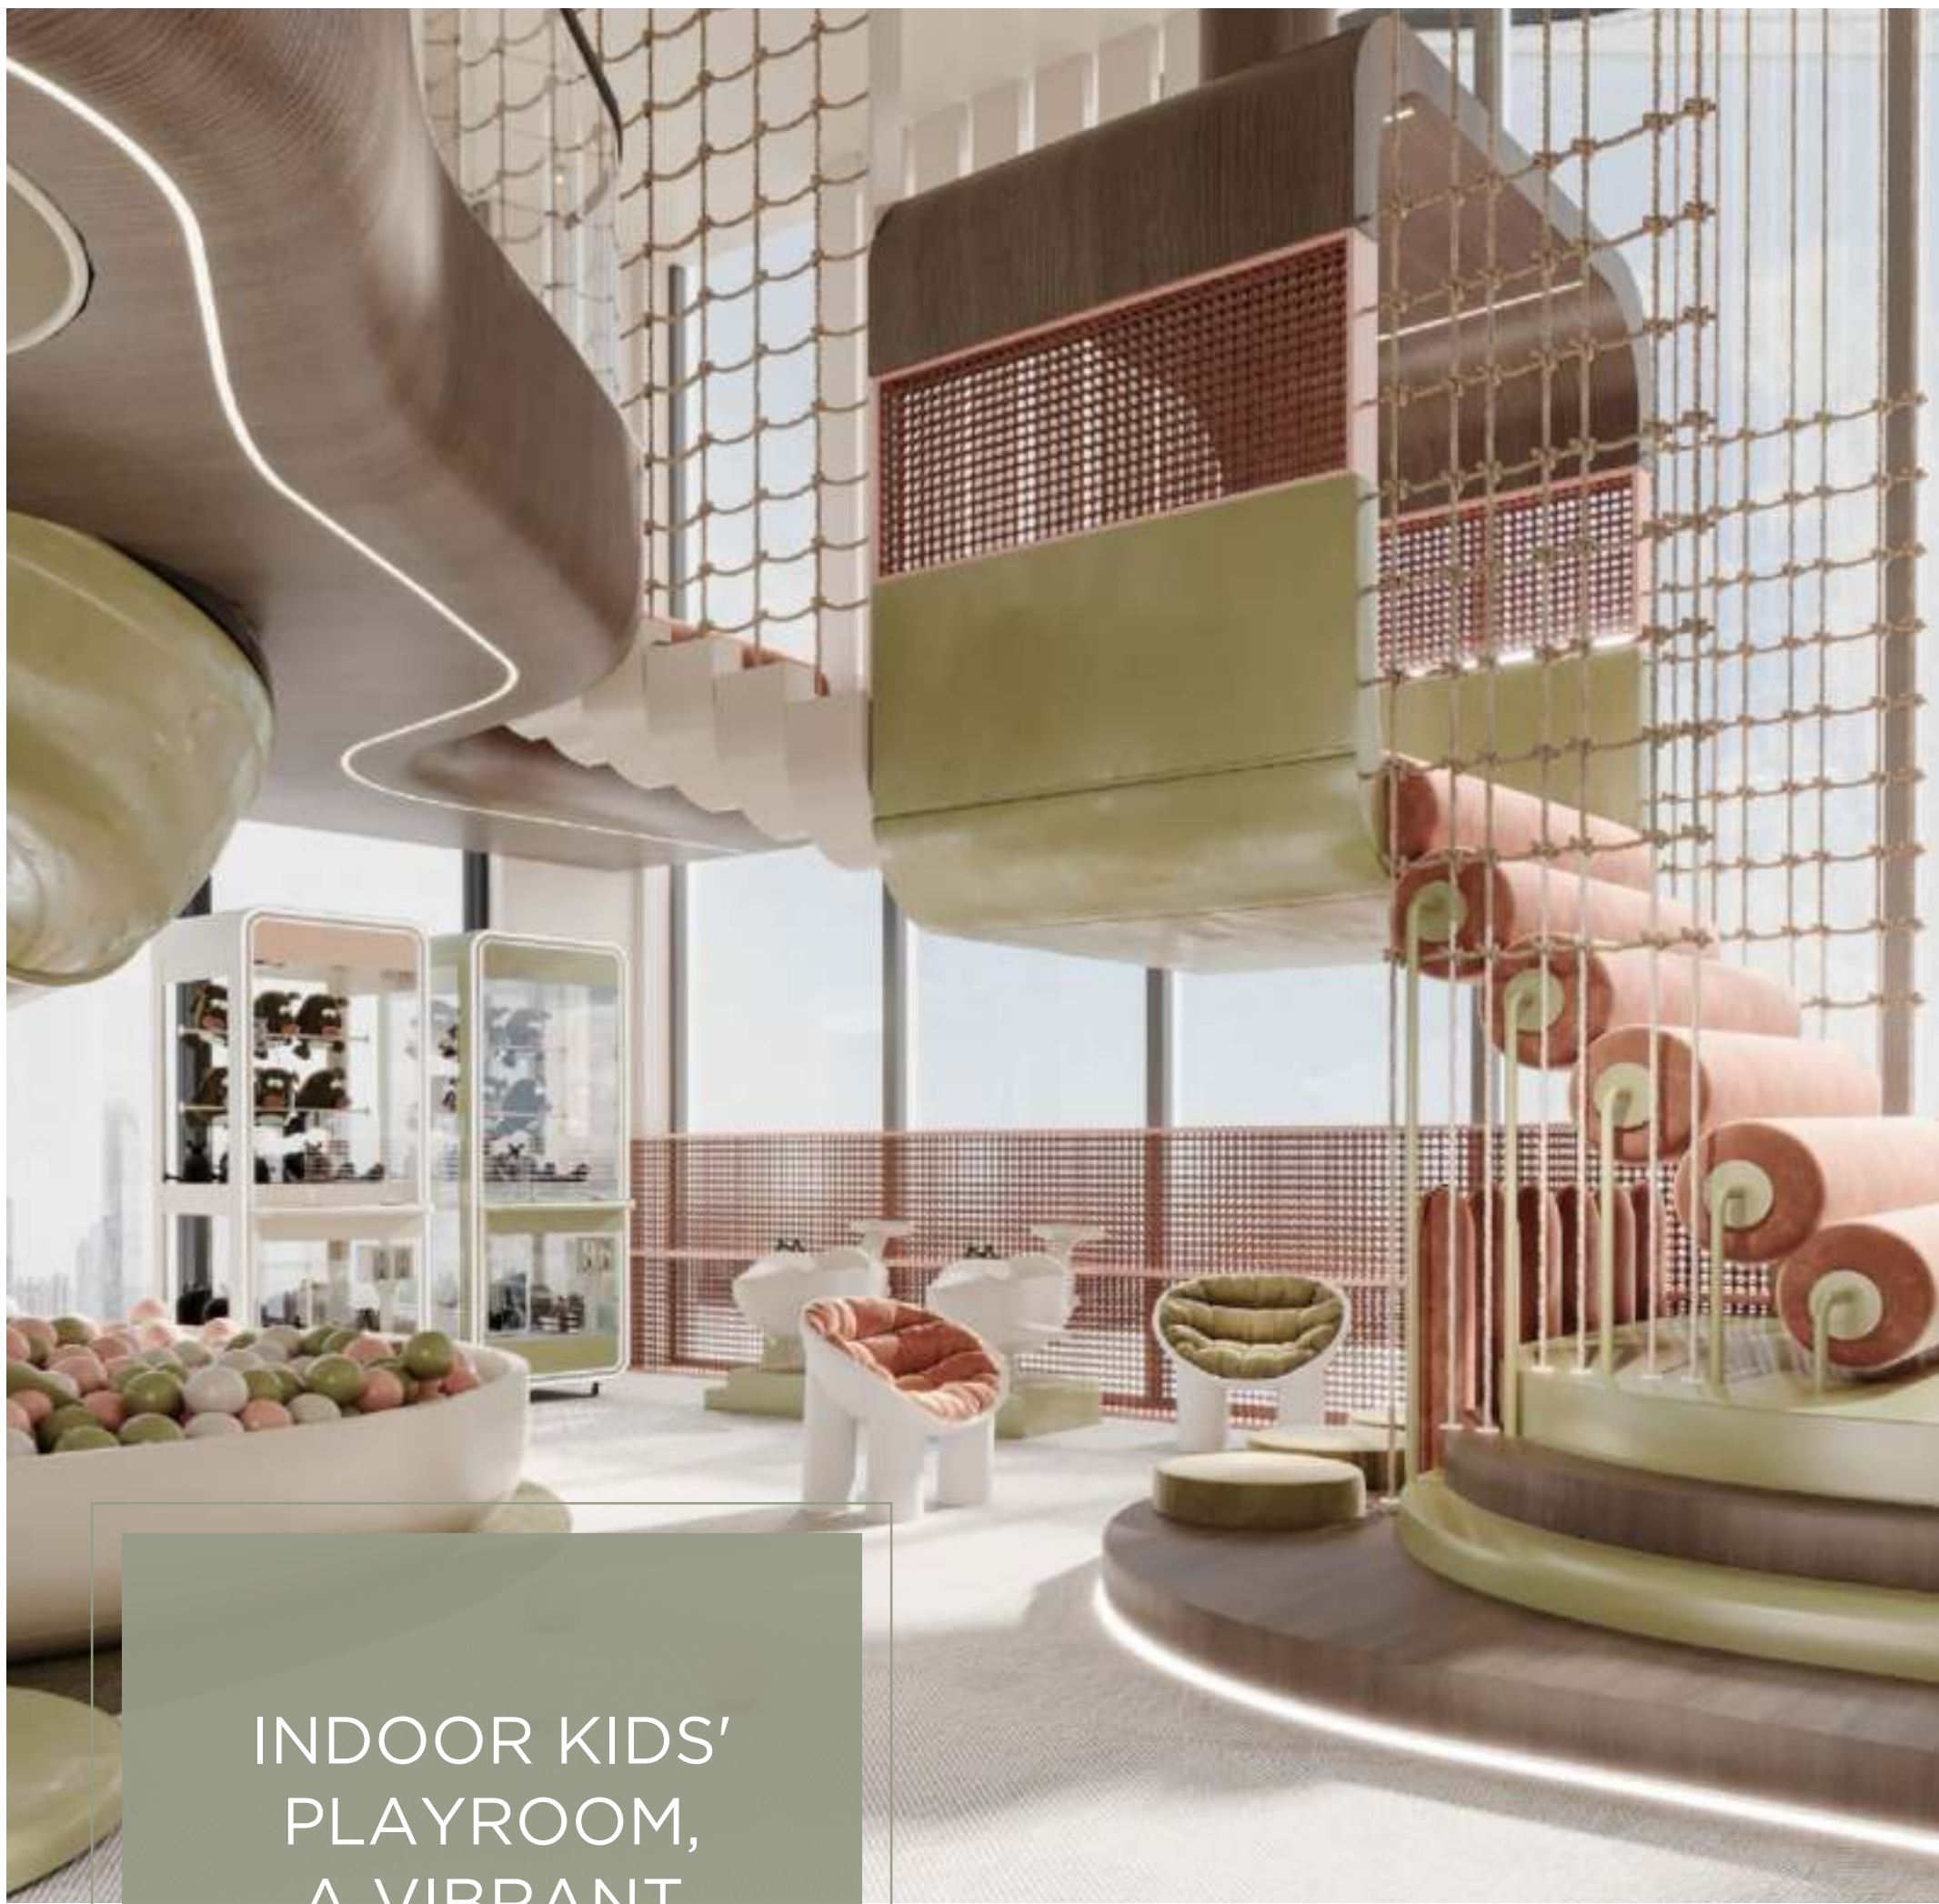

CLUBHOUSE:  
ULTIMATE  
RELAXATION  
HUB

EMBRACE  
SOCIAL  
CONNECTIONS  
IN OUR  
ARCADE ROOM

Dedicated indoor gym and kids play area, ensuring fun & laughter year-round.

Co-working area, perfect for remote work or collaborative projects.

CONNECT  
YOUR BODY  
AND SOUL WITH  
A REFRESHING  
AMBIANCE

Discover inner peace and zen in our serene yoga room, designed to enhance mindfulness and relaxation through a variety of classes and meditation sessions.

# KIDS ZONE

INDOOR KIDS'  
PLAYROOM,  
A VIBRANT  
SPACE FOR  
ENDLESS FUN

CO-WORKING  
SPACE,  
IDEAL FOR  
COLLABORATION  
AND CREATIVITY

To foster inspiration, creativity and productivity, our modern amenities and inspiring atmosphere provide the perfect backdrop for success.

DISCOVER  
SERENITY  
WITH  
PANORAMIC  
VIEWS

Indulge in luxury and comfort in our exclusive hospitality suite, designed to provide a premium retreat for guests and special occasions.

BEAT THE HEAT:  
YOUR PRIVATE  
PLUNGE  
POOL RETREAT!