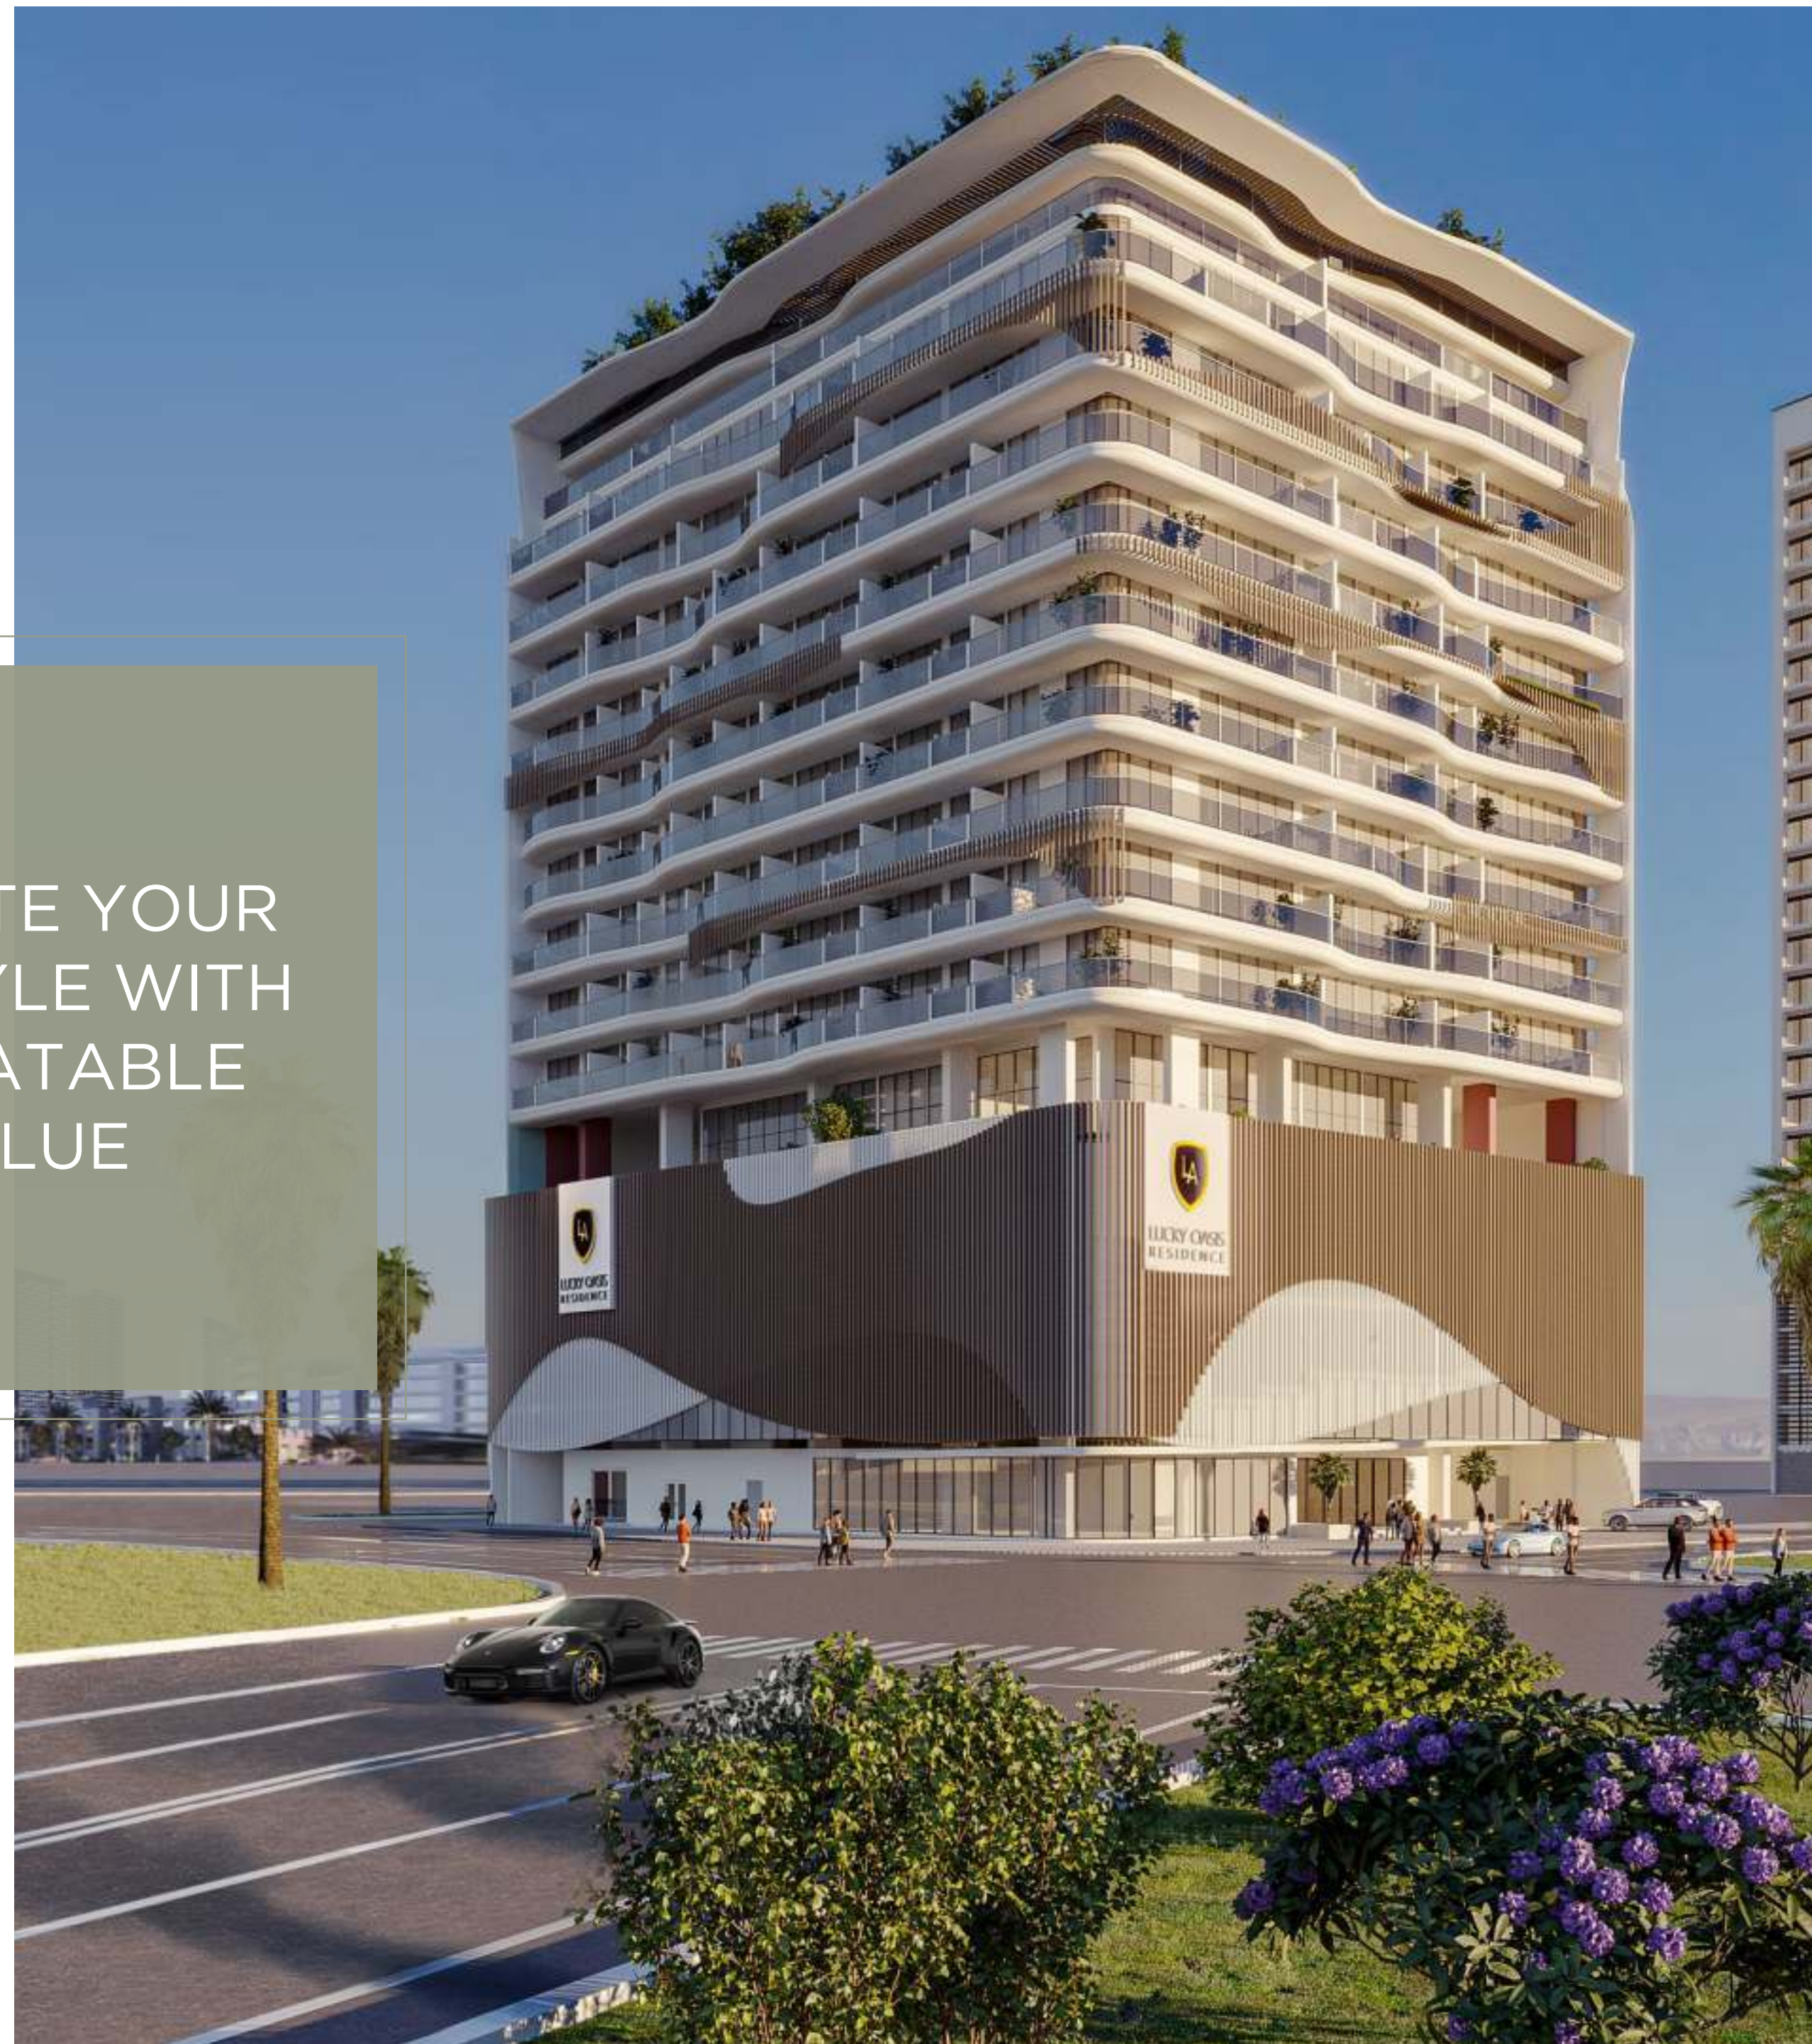

An aerial photograph of a desert oasis. In the center, a circular pond with clear, light blue water is surrounded by a dense cluster of palm trees and other green vegetation. The surrounding landscape is a vast, undulating desert of golden sand dunes, with long shadows cast across them, suggesting a low sun position. The sky is a pale, hazy blue, and the overall atmosphere is serene and majestic.

LUCKY  
**OASIS**  
RESIDENCE

Up Next

Life of Pi

Big Little Lies

Continue

An unparalleled oasis nestled within the vibrant urban landscape of Jumeirah Village Circle, Dubai. Crafted by visionary architects and design experts epitomizes luxury living at its finest. Experience a lifestyle of unparalleled comfort and opulence, where every detail is meticulously curated to elevate your living experience.

**Welcome to  
Lucky Oasis Residence.**

**ELEVATE YOUR  
LIFESTYLE WITH  
UNBEATABLE  
VALUE**

BEACH LIKE  
RETREAT IN  
YOUR OWN  
HAVEN

BUILDING NAME

Lucky Oasis Residence at Jumeirah Village Circle embodies luxury living in a vibrant community. Surrounded by serene landscapes in the heart of Dubai, it offers both tranquility and energy. Positioned in a bustling area, it enjoys a great neighborhood vibe and seamless connectivity. Experience the perfect balance of serenity and excitement.