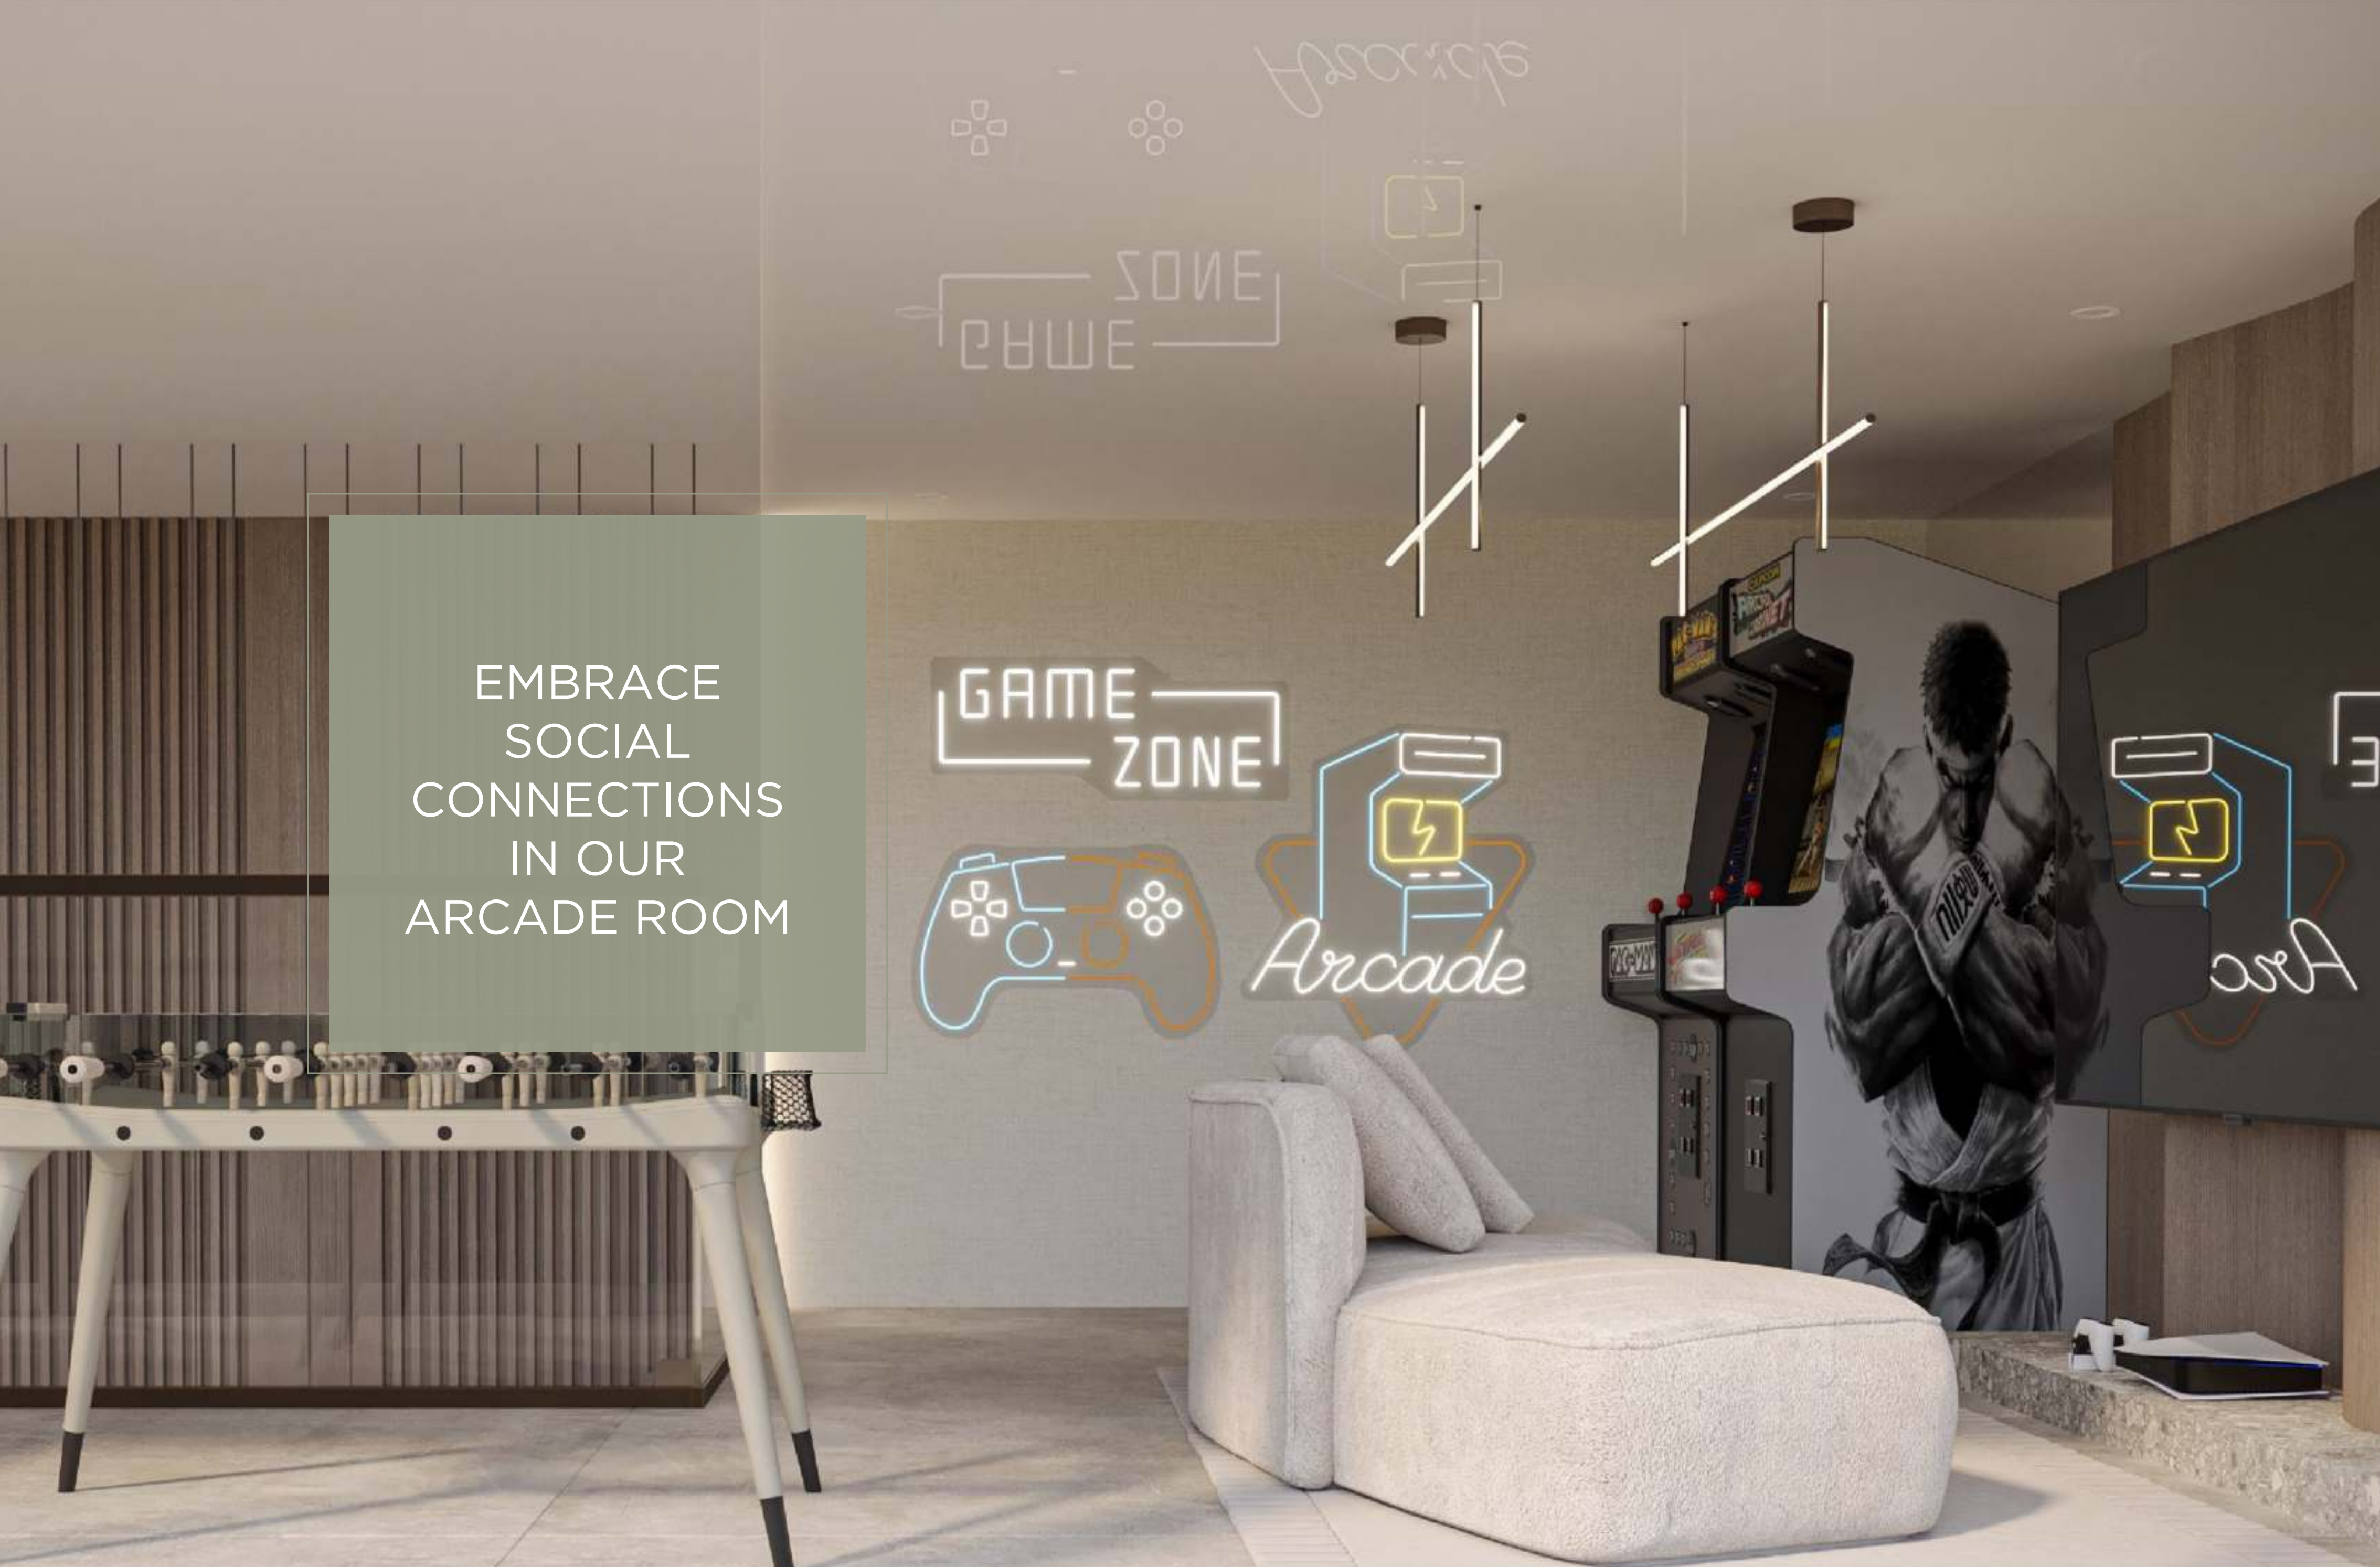

**CO-WORKING  
SPACE**

**ARCADE  
ROOM**

A modern lounge area with a bar, white sofas, and a staircase. The bar has a marble top and is illuminated from below. There are three blue chairs at the bar. In the foreground, there are two white sofas and two coffee tables. One coffee table is round with a marble top and a dark base, and the other is a smaller round table with a dark base. A white blanket is draped over one of the sofas. The background features a staircase with a dark railing and a wall with vertical wood slats. A green plant is visible on the bar.

CLUBHOUSE:  
ULTIMATE  
RELAXATION  
HUB

EMBRACE  
SOCIAL  
CONNECTIONS  
IN OUR  
ARCADE ROOM

Dedicated indoor gym and kids play area, ensuring fun & laughter year-round.

Co-working area, perfect for remote work or collaborative projects.