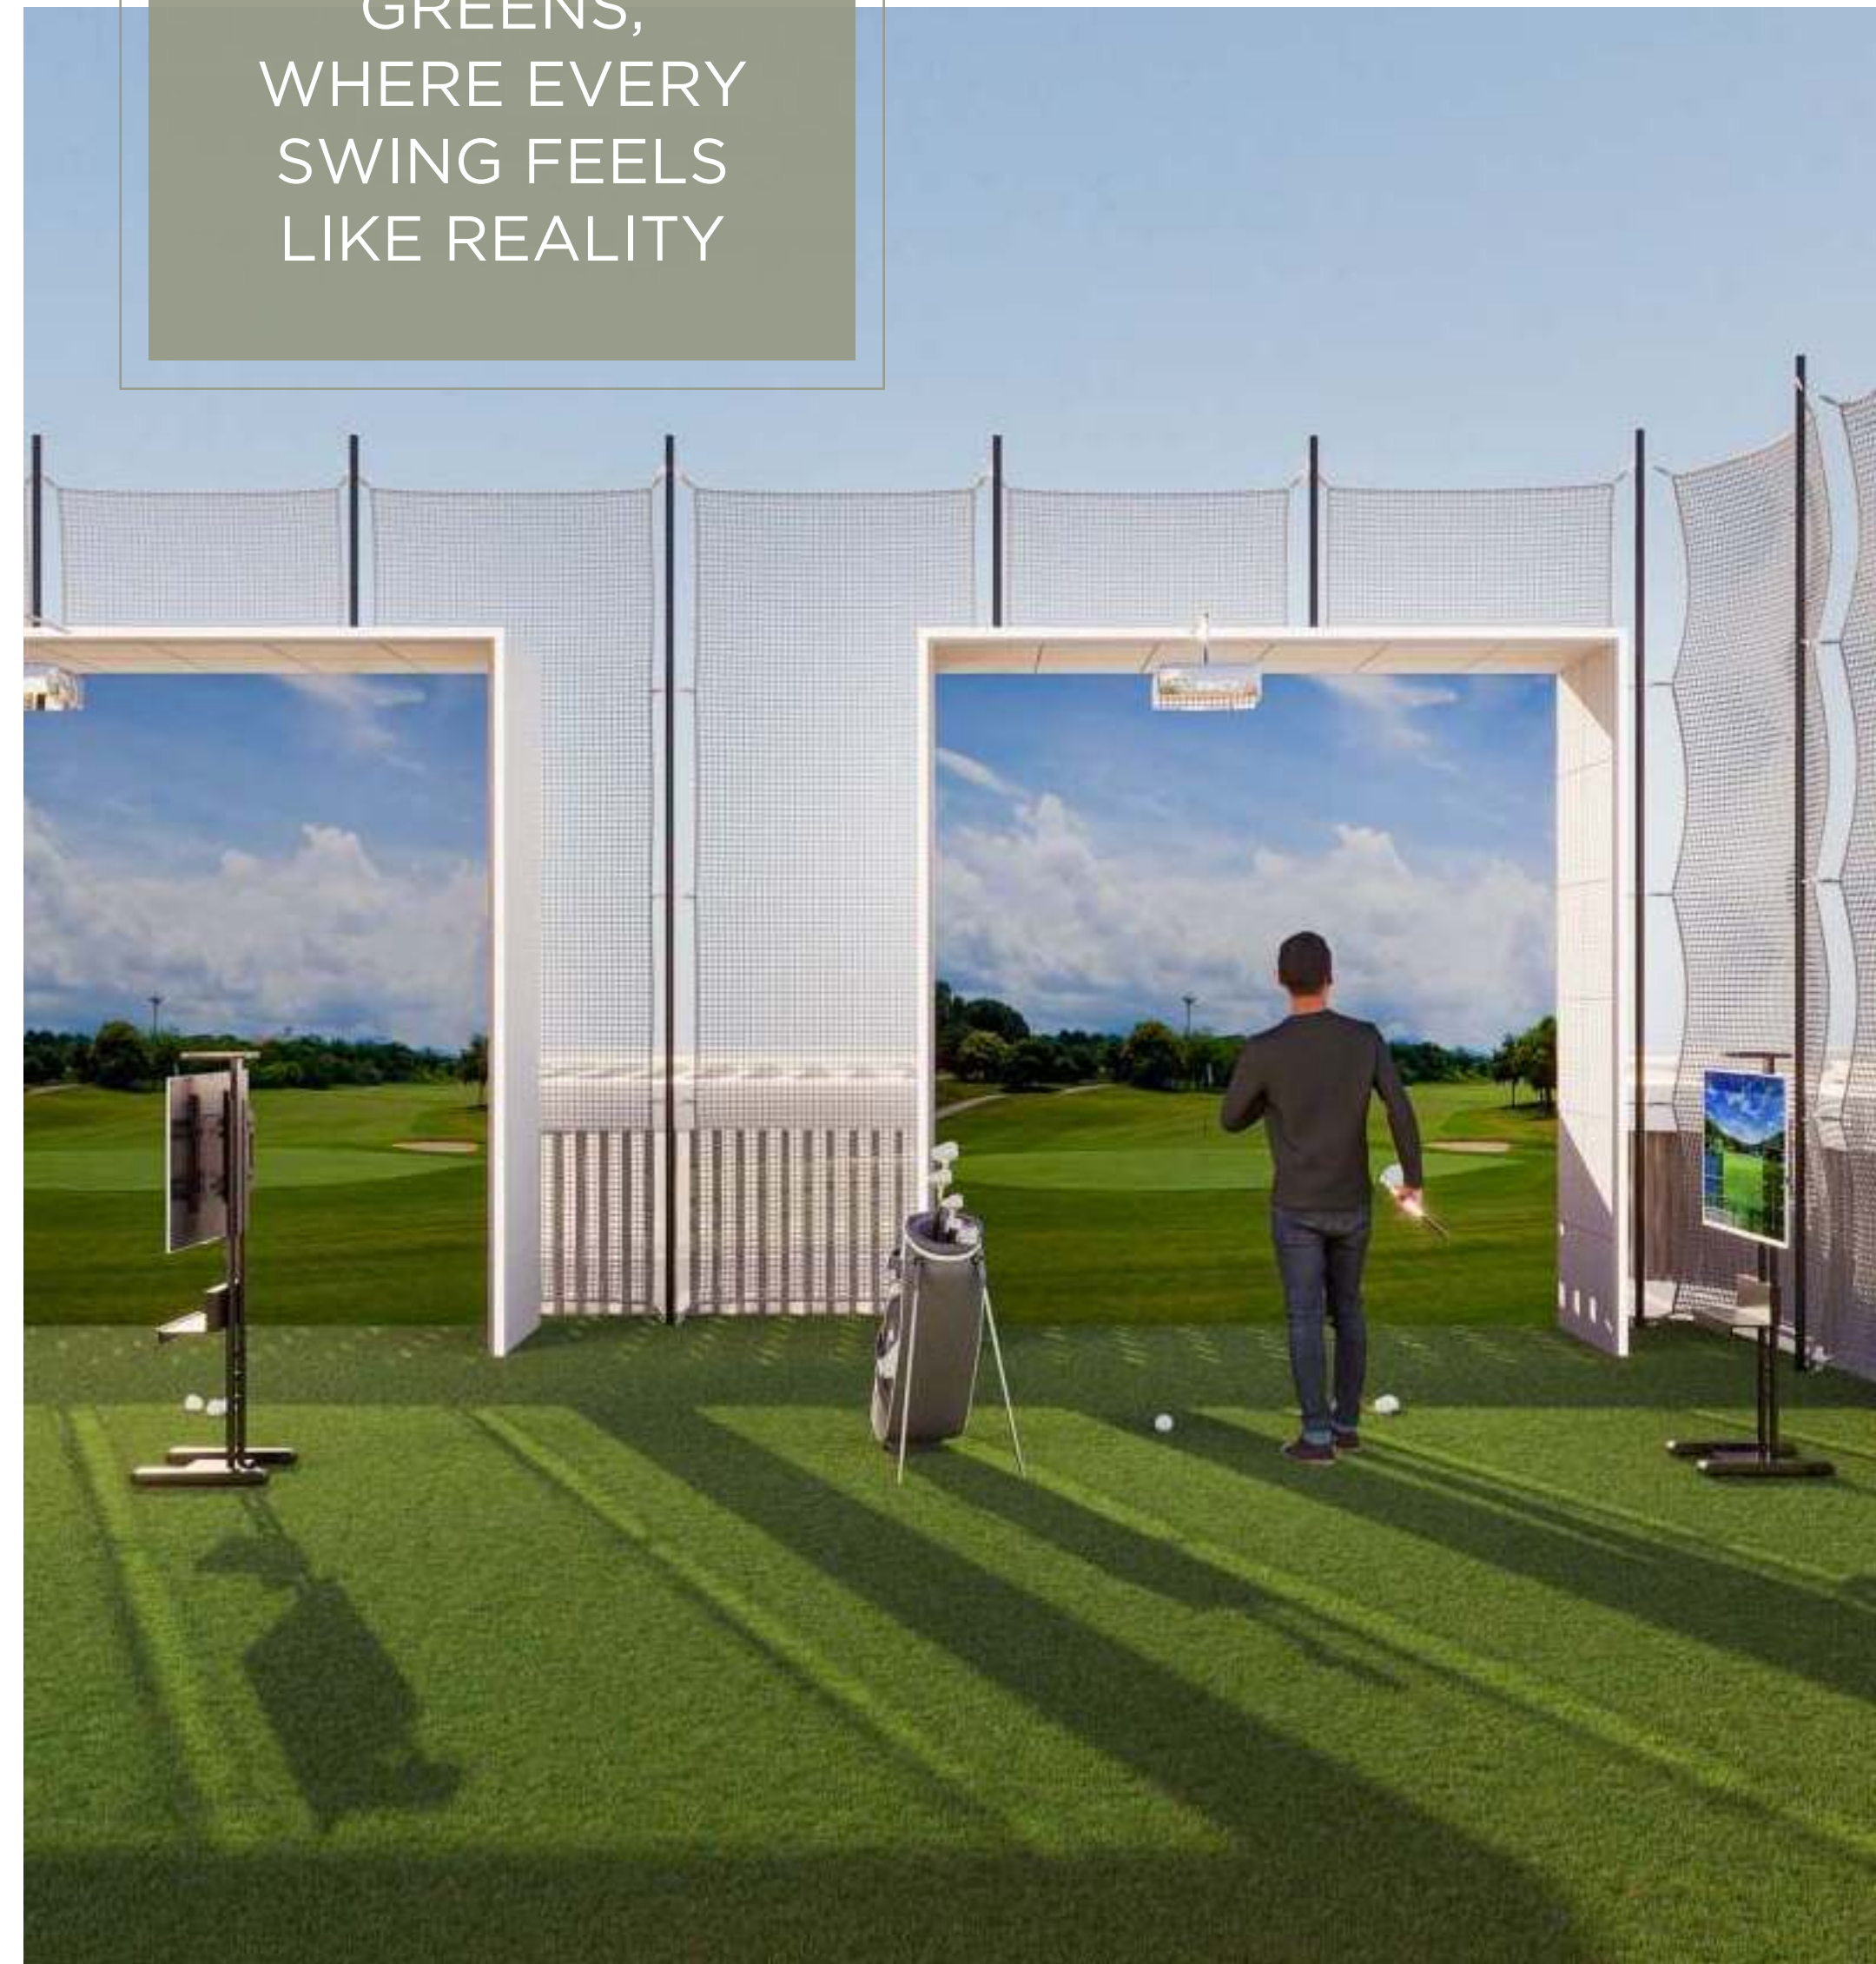

PUT YOUR
WAY TO
ENDLESS
FUN IN OUR
MINI GOLF
COURSE

Enjoy family-friendly fun on our mini golf course, where every swing is a delightful experience for all ages.

IMMERSE
YOURSELF IN
THE VIRTUAL
GREENS,
WHERE EVERY
SWING FEELS
LIKE REALITY

Perfect your swing and improve your game with our cutting-edge golf simulator, offering realistic gameplay and virtual courses from around the world.