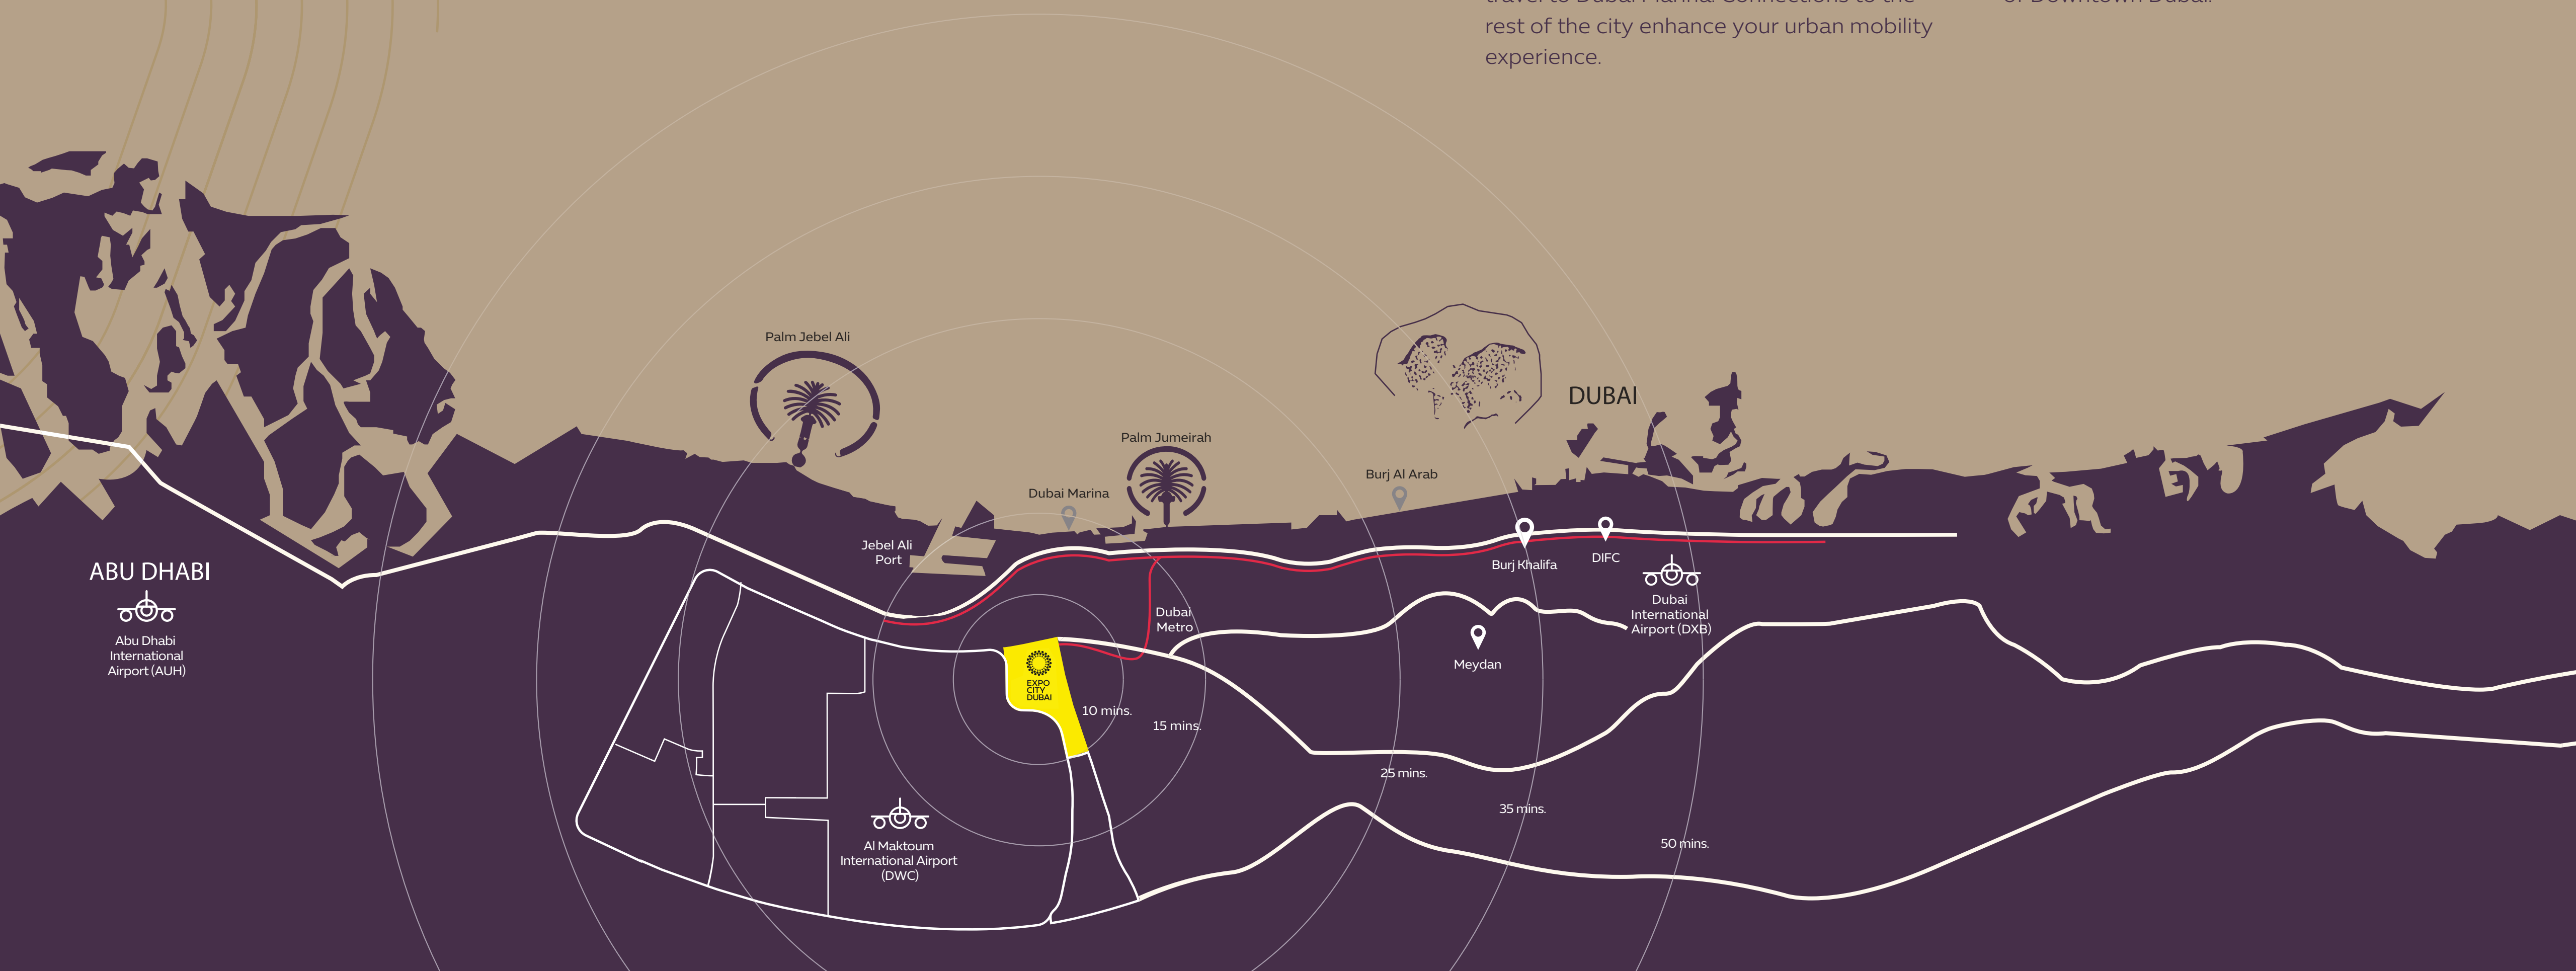

DEVELOPED BY

STAY CONNECTED

Nestled within Expo City, a home at Maha Villas at Expo Valley means having seamless connectivity to the extensive cityscape and beyond.

Easy access via four prominent highways: Sheikh Mohammed bin Zayed Road, Sheikh Zayed Road, Emirates Road, and Al Khail Road ensures effortless connections to Dubai, Abu Dhabi and the northern emirates.

Proximity to global air hubs: Strategically positioned, just 20 minutes away from Al Maktoum International and within an hour's drive of Dubai International and Abu Dhabi International airports, ensuring global connectivity at your doorstep.

Direct access to Dubai Metro: A dedicated metro stop, guaranteeing uninterrupted travel to Dubai Marina. Connections to the rest of the city enhance your urban mobility experience.

Prime location: A 15-minute drive from Dubai Marina and 40 minutes from the vibrant heart of Downtown Dubai.

50 mins.

Palm Jebel Ali

Palm Jumeirah

Dubai Marina

Burj Al Arab

DUBAI

Burj Khalifa

DIFC