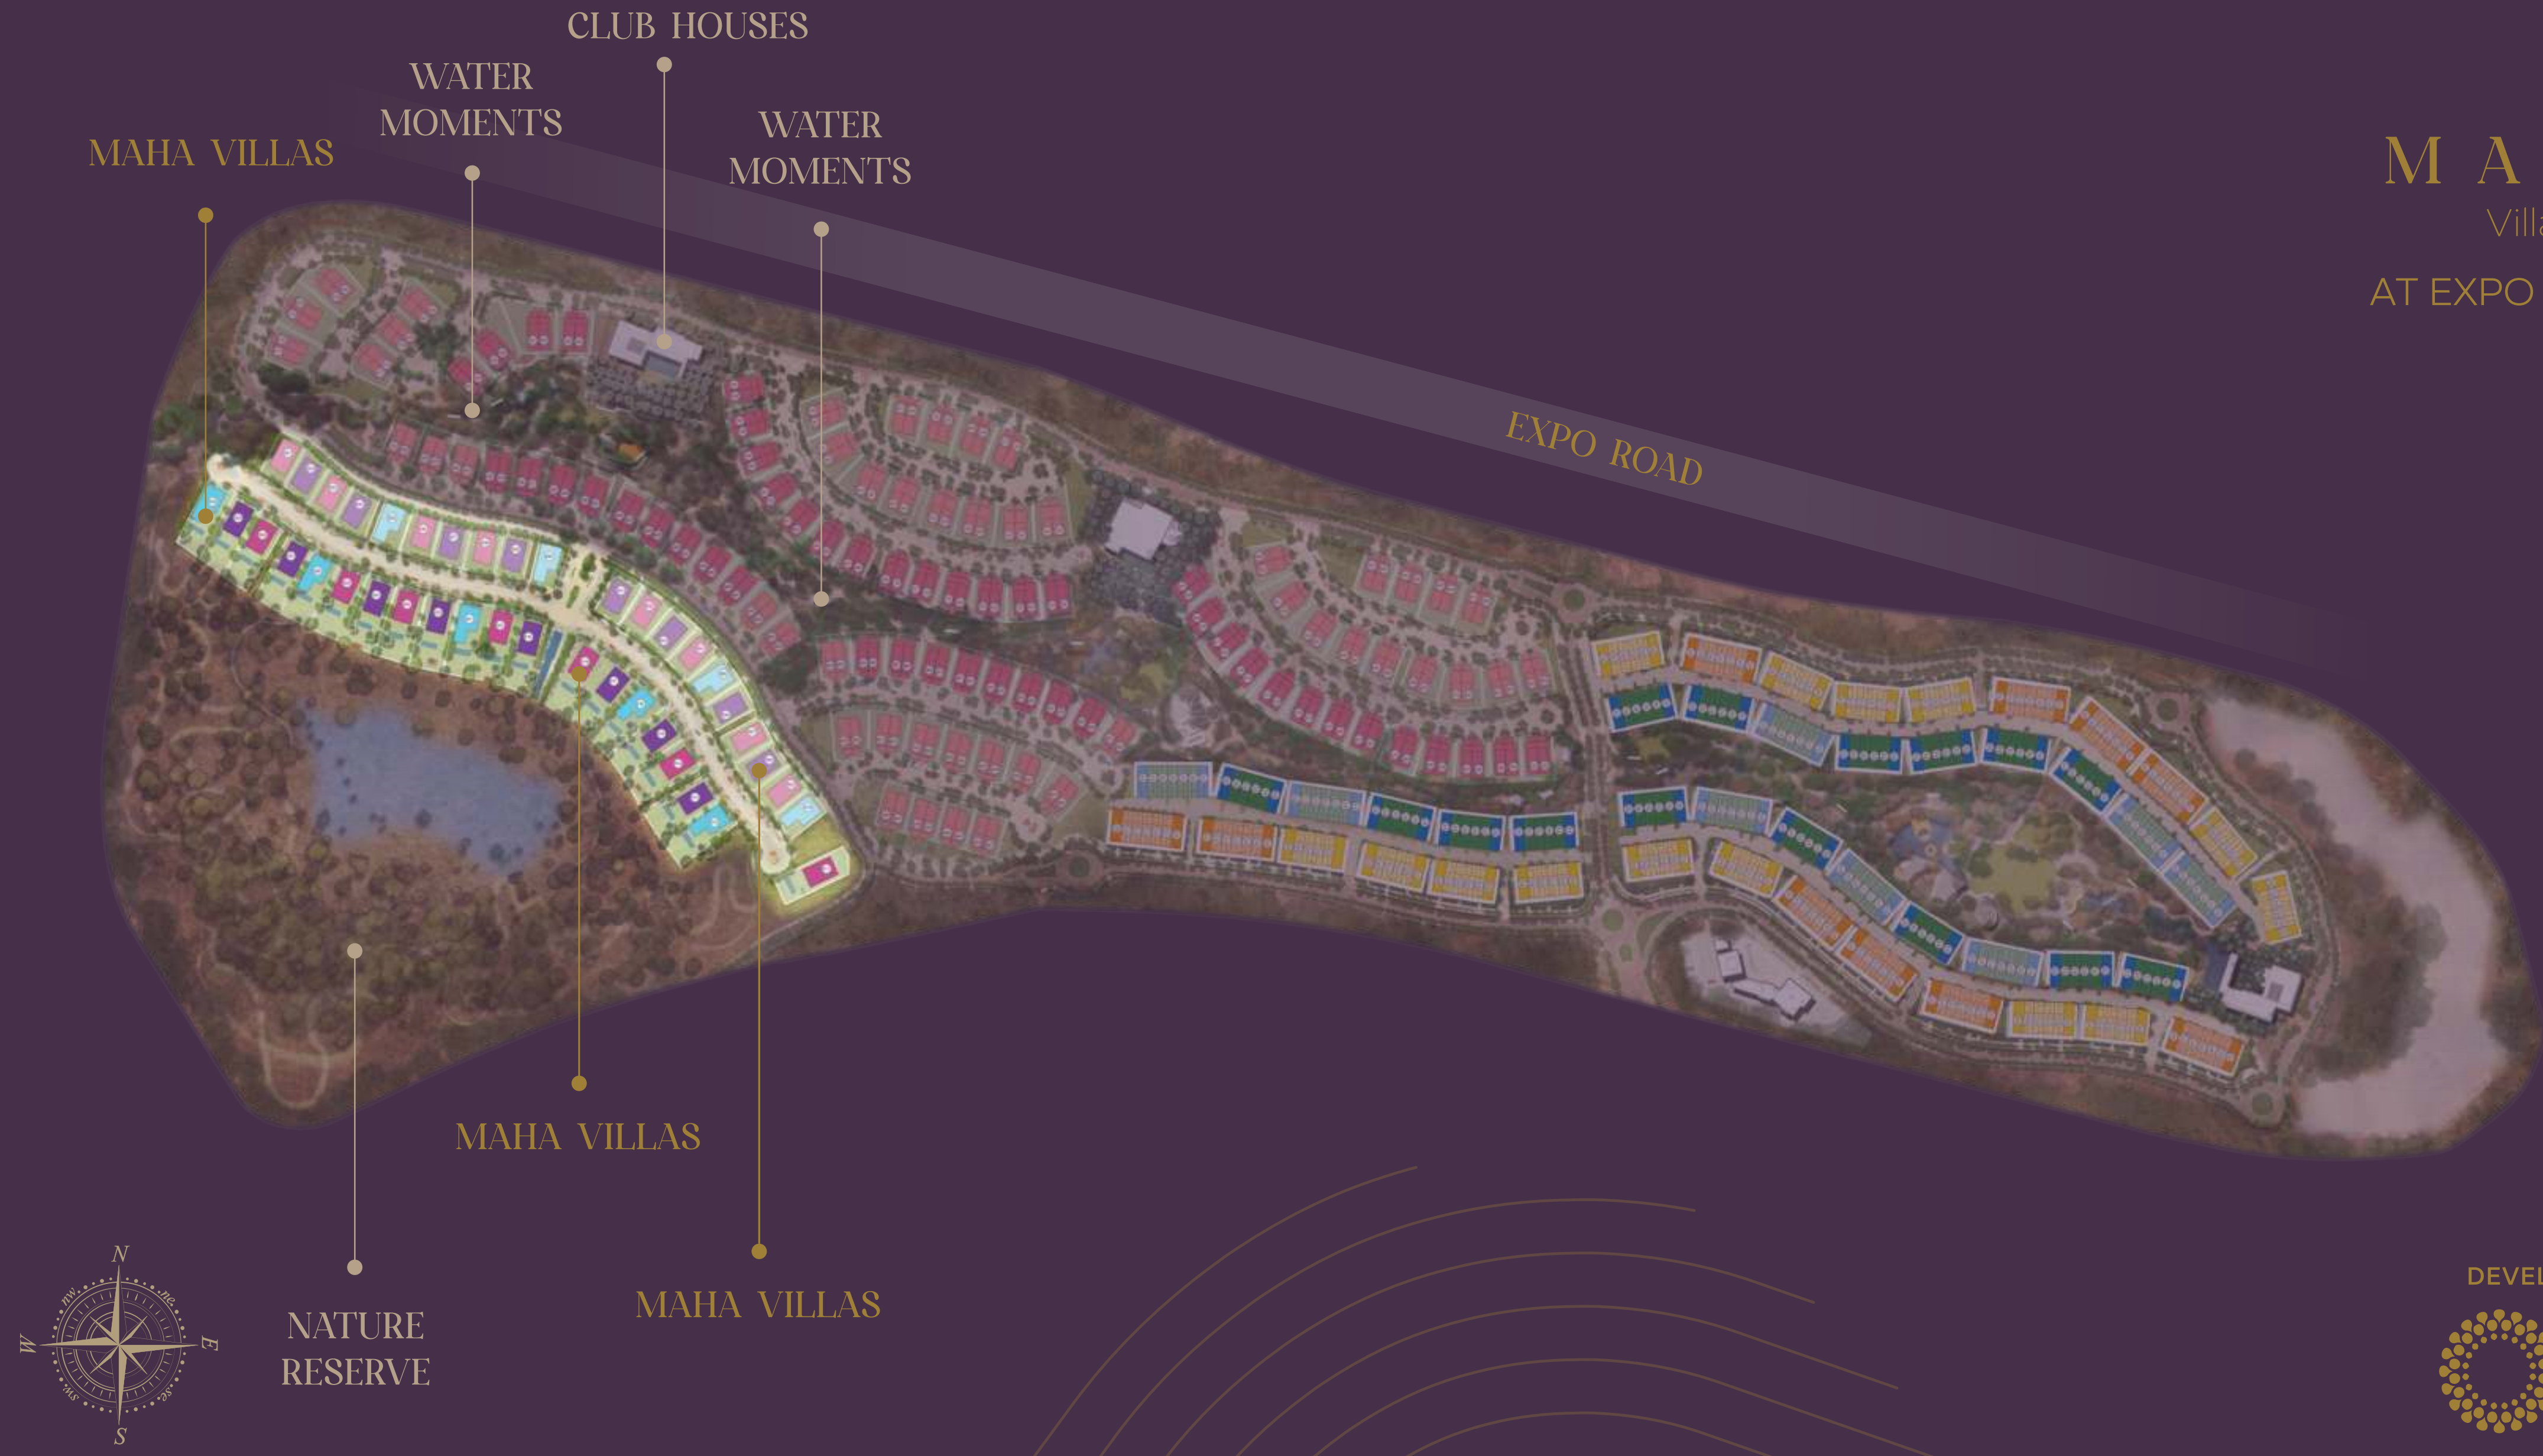

Enjoy the peace of uninterrupted nature reserve views, while being part of a rich community with every amenity you need only a short walk away.

EXPO CITY MASTER PLAN

DEVELOPED BY

EXPO
CITY
DUBAI

MAHA

Villas
AT EXPO VALLEY

DEVELOPED BY

STAY CONNECTED

Nestled within Expo City, a home at Maha Villas at Expo Valley means having seamless connectivity to the extensive cityscape and beyond.

Easy access via four prominent highways: Sheikh Mohammed bin Zayed Road, Sheikh Zayed Road, Emirates Road, and Al Khail Road ensures effortless connections to Dubai, Abu Dhabi and the northern emirates.

Direct access to Dubai Metro: A dedicated metro stop, guaranteeing uninterrupted travel to Dubai Marina. Connections to the rest of the city enhance your urban mobility experience.

Prime location: A 15-minute drive from Dubai Marina and 40 minutes from the vibrant heart of Downtown Dubai.

50 mins.

Palm Jebel Ali

Palm Jumeirah

Dubai Marina

Burj Al Arab

DUBAI

Burj Khalifa

DIFC