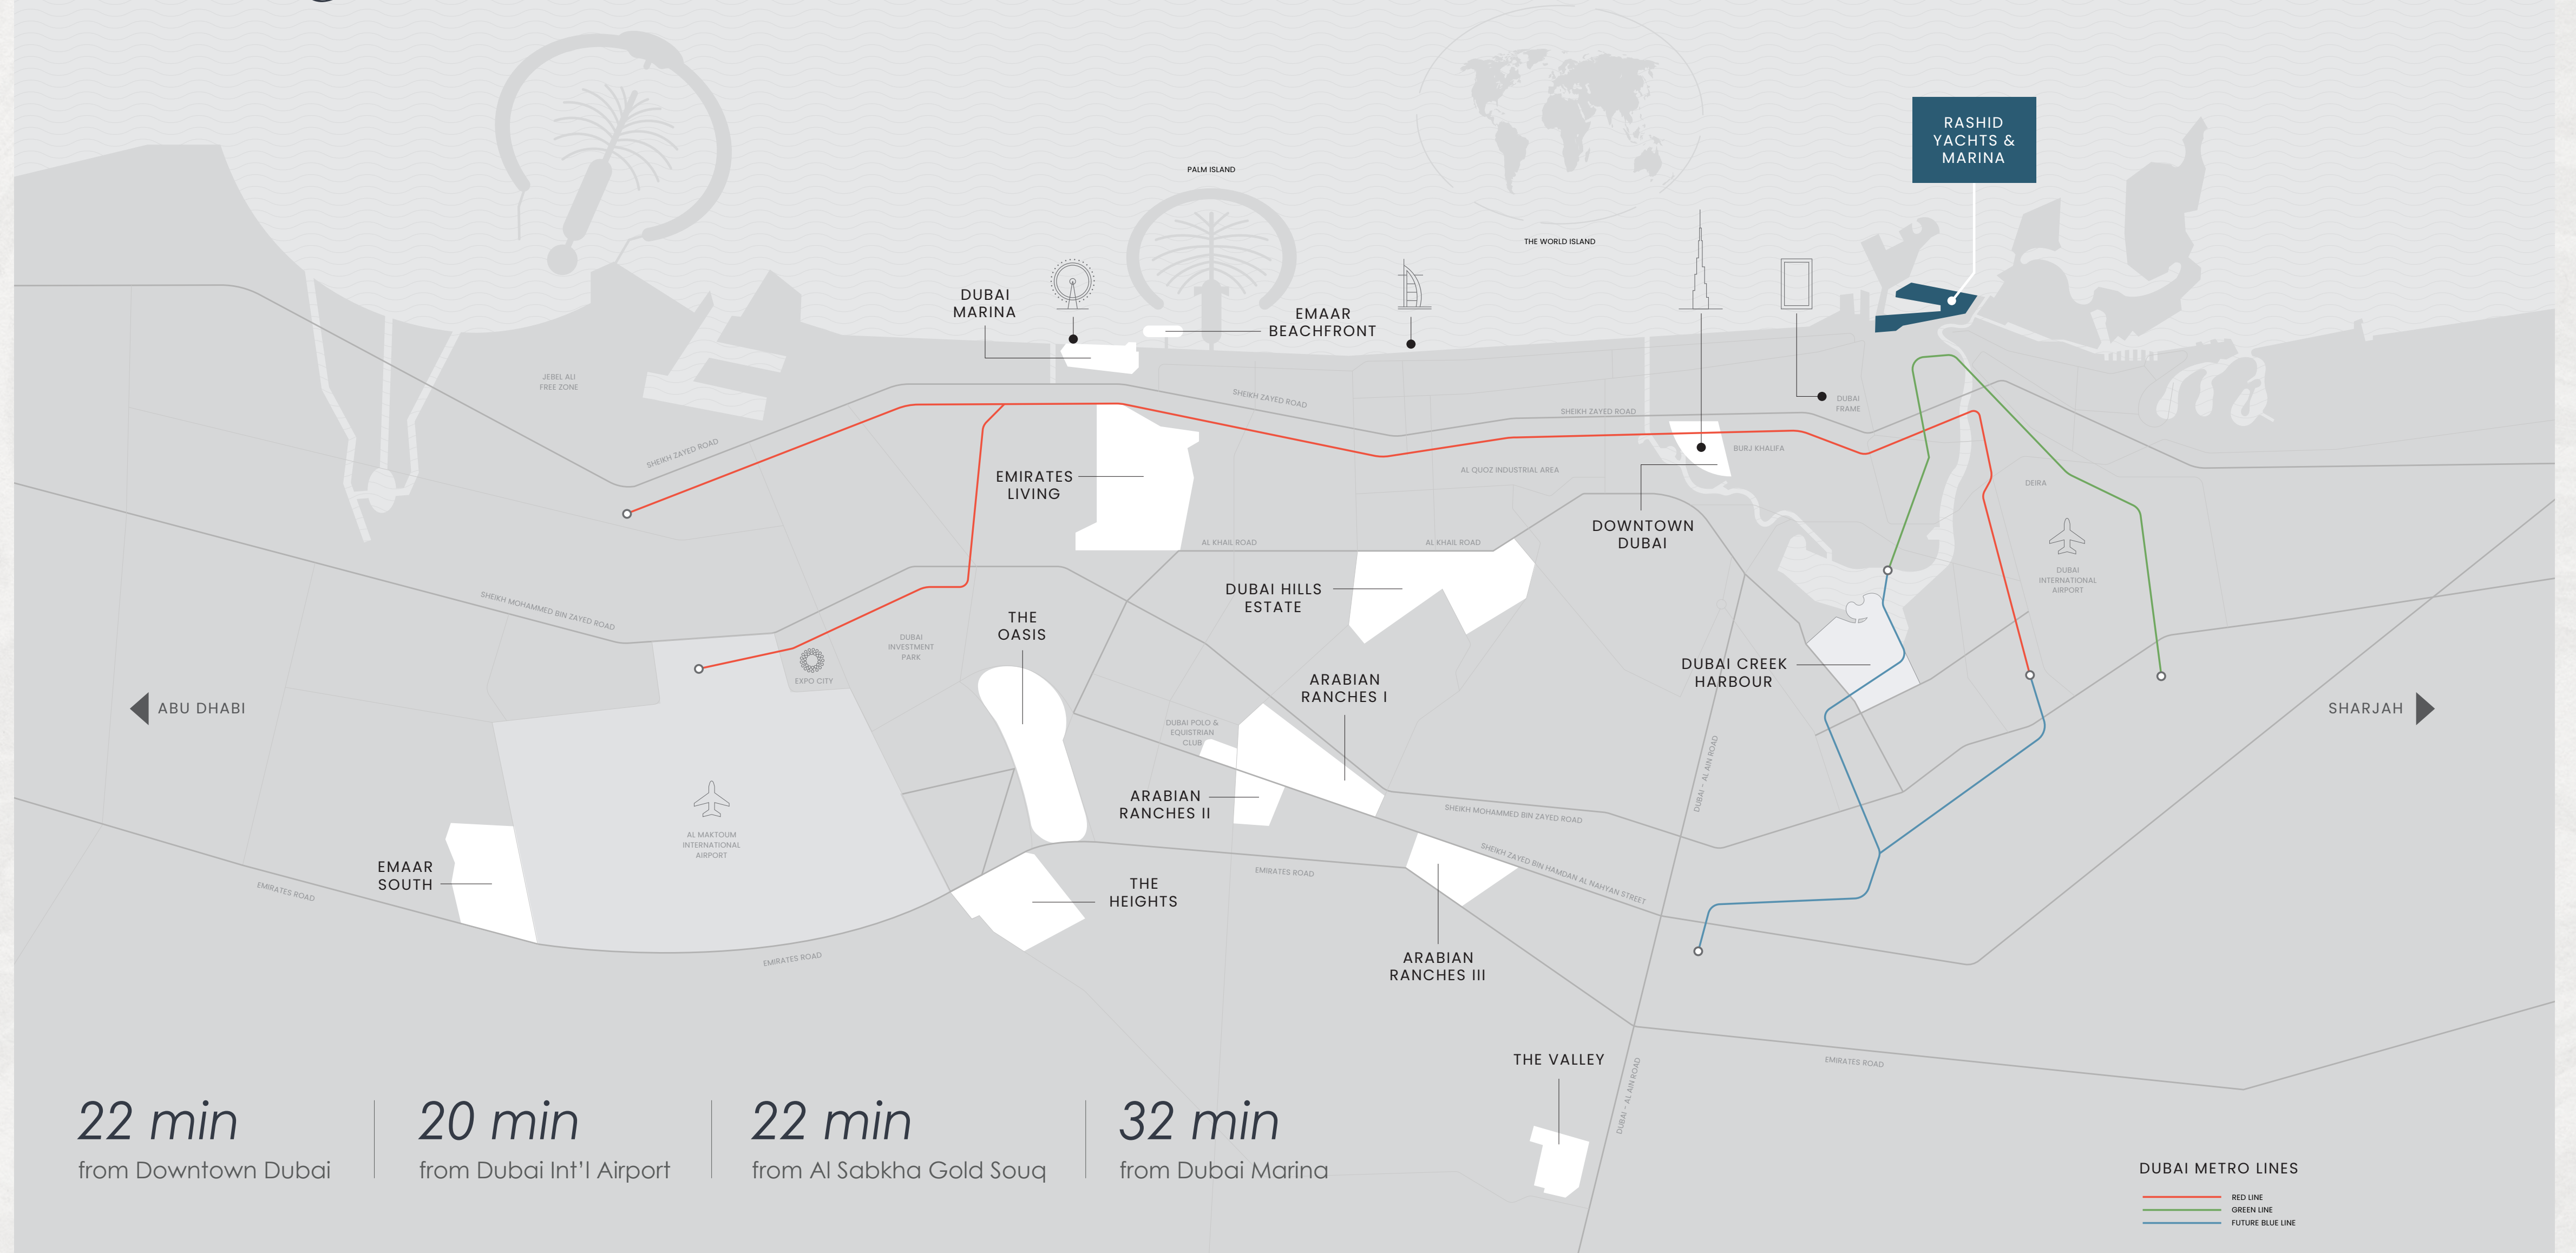

Marina VIEWS
RASHID YACHTS & MARINA

EMAAR

Marina Living

in Dubai

Rashid Yachts & Marina

The new global destination for discerning yacht owners to experience Dubai's buzzing scene in an elegant environment where beauty and luxury collide. Designed to encapsulate the ultimate modern waterfront architecture, it combines luxury residences and a full-service marina with an appealing mix of restaurants and shops, creating a unique definition of living at sea.

Generous Promenades

World-Class Superyacht Marina

Signature Hotels

QE2 Hotel

Perfectly Connected

Welcome to
Marina Views

World Class Super Yacht Hub

The new Marina at Rashid Yachts & Marina offers convenient, hassle-free access to Dubai, accommodating 430 wet berths for yachts up to 100m long with a range of flexible berthing options, from a single night through to seasonal and annual stays.

AVONLEA

OCEAN STAR

OCEAN POINT

1 MARINA, PROMENADE

2 THE CANAL POOL

3 QE2

4 FOUNDER'S HOUSE

5 PEDESTRIAN BRIDGE

6 THE MUSEUM

8 MARINA / YACHT BERTHS

9 THE THEATRE

10 FERRY STATION

A Gateway to Timeless Elegance

Immerse yourself in the rich history of Dubai and indulge in the convenience of being just a stone's throw away from Downtown. Marina Views offers unrivalled proximity to the city's most renowned landmarks. Indulge in the captivating blend of timeless traditions and modern dynamism that Dubai has to offer.