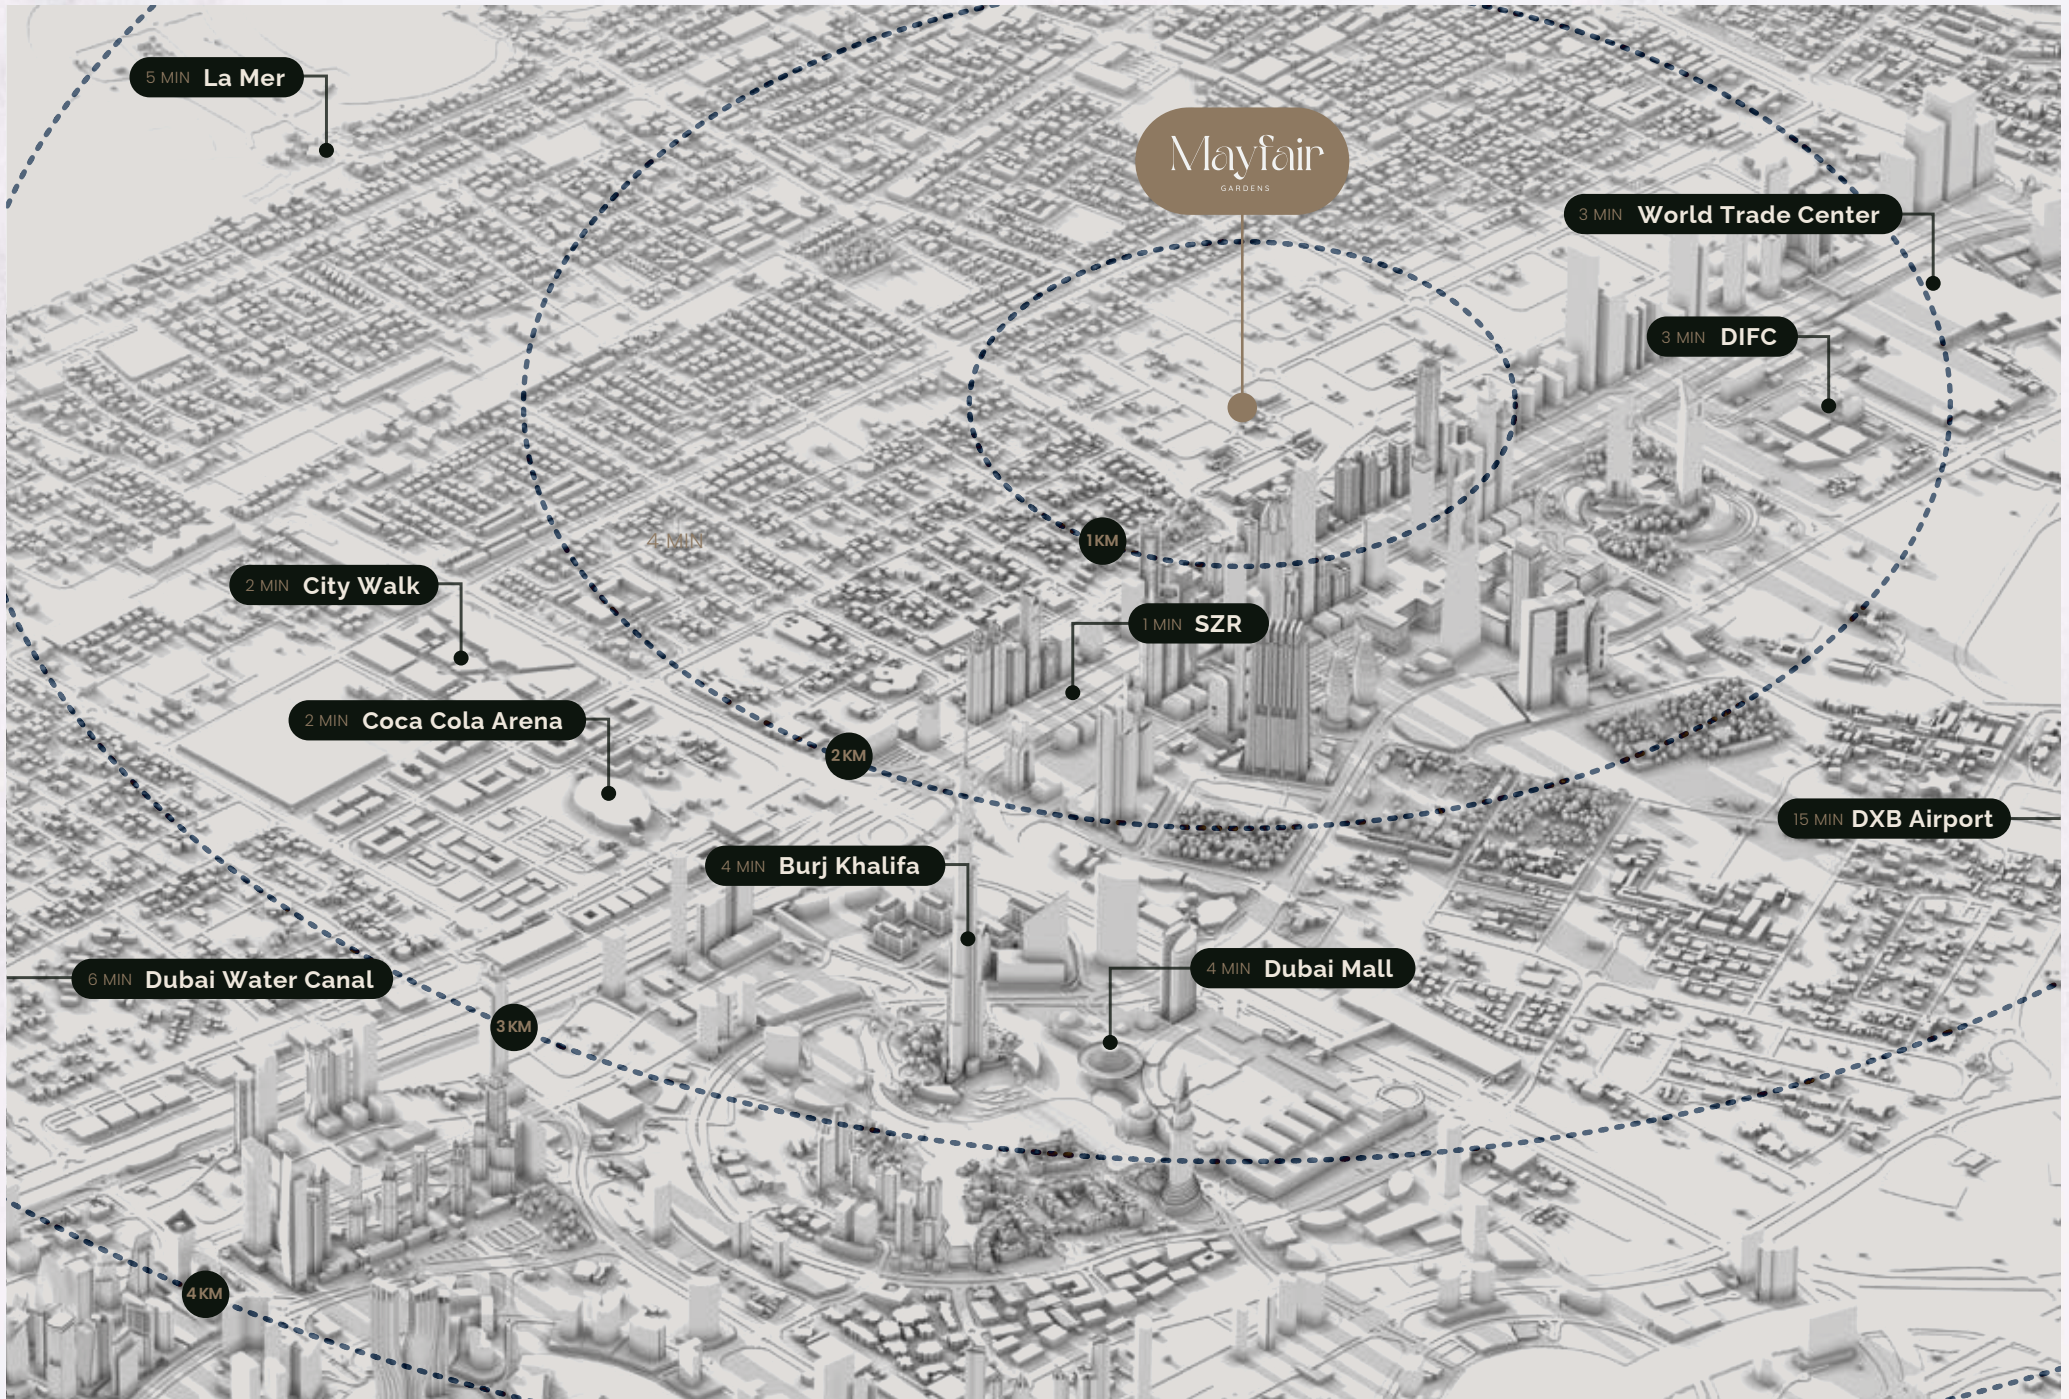

# LUXURY LIVING

Mayfair Gardens by Majid redefines luxury living in Dubai's Jumeirah Garden City. Ideally located in the city's core, this development is just moments away from renowned attractions like the Museum of the Future, Burj Khalifa, Dubai Mall, and Jumeirah Beach, offering residents an unmatched level of convenience.

# THE LOCATION

Mayfair  
GARDENS

**Mayfair**  
GARDENS

5 MIN La Mer

3 MIN World Trade Center

3 MIN DIFC

2 MIN City Walk

2 MIN Coca Cola Arena

1 KM

1 MIN SZR

15 MIN DXB Airport

2 KM

4 MIN Burj Khalifa

4 MIN Dubai Mall

6 MIN Dubai Water Canal

3 KM