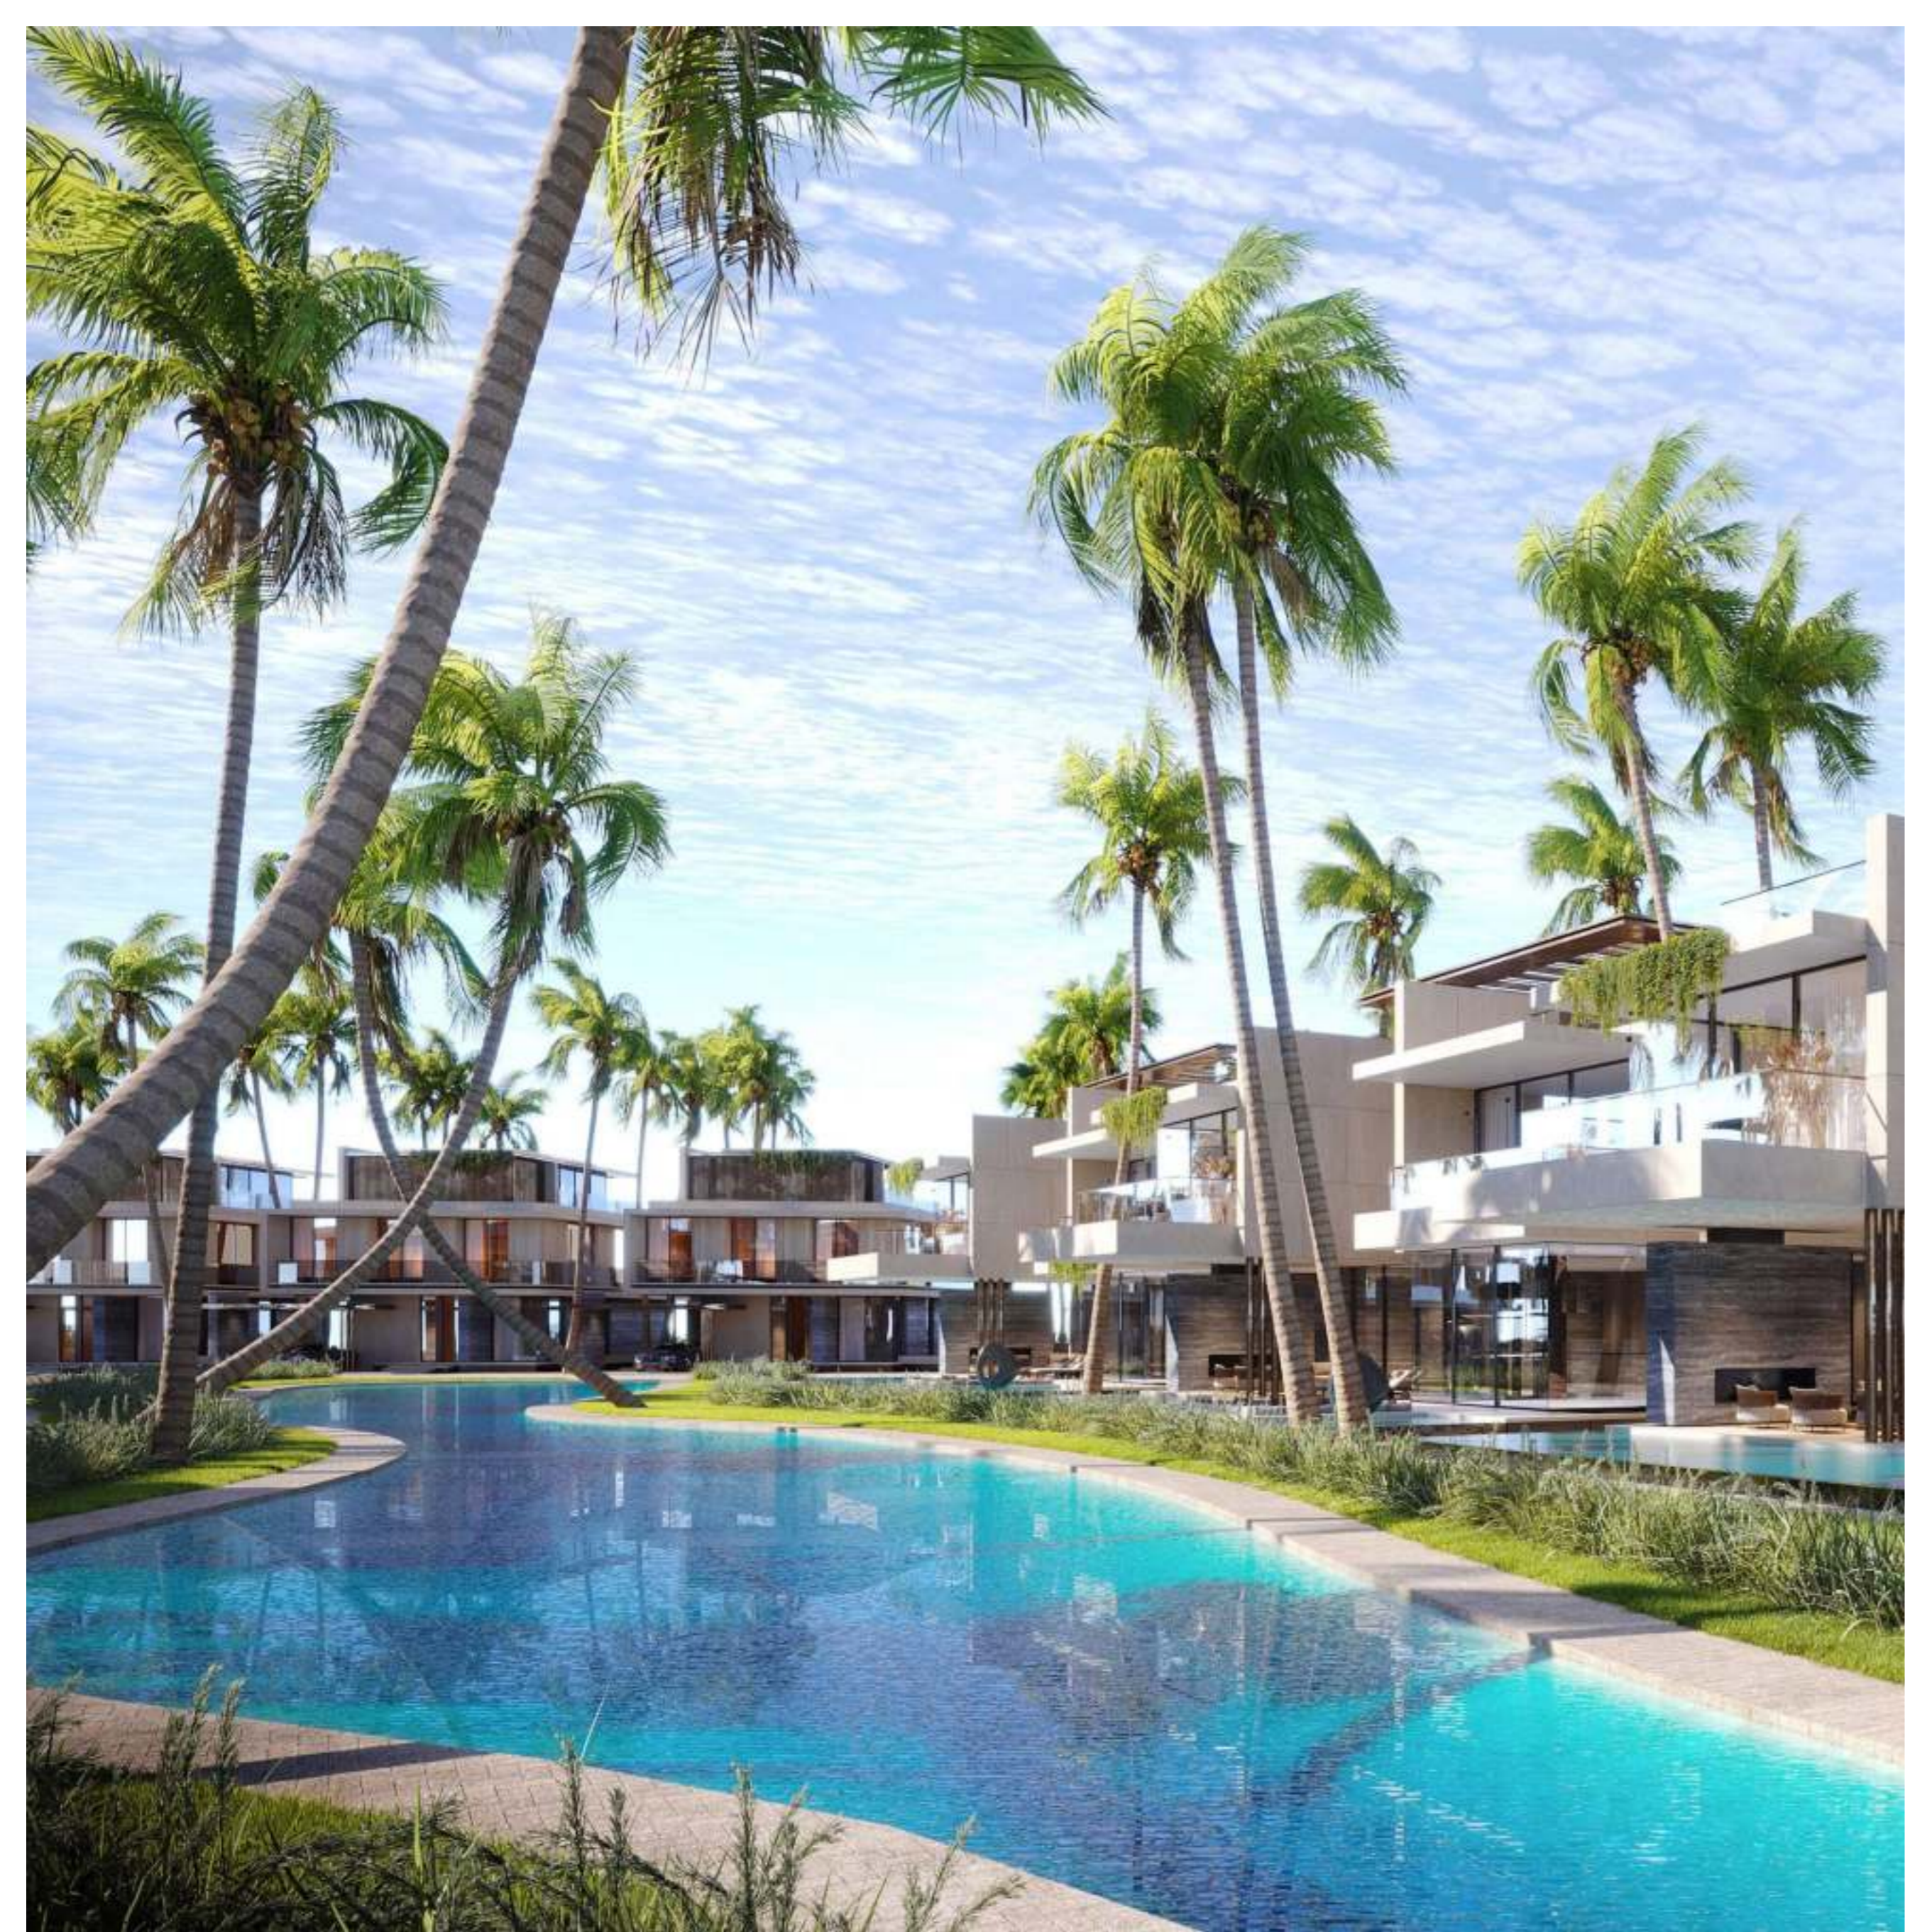

LAGOON

Every single Mira Villas designed by Bentley Home unit enjoys a waterfront location and lagoon views.