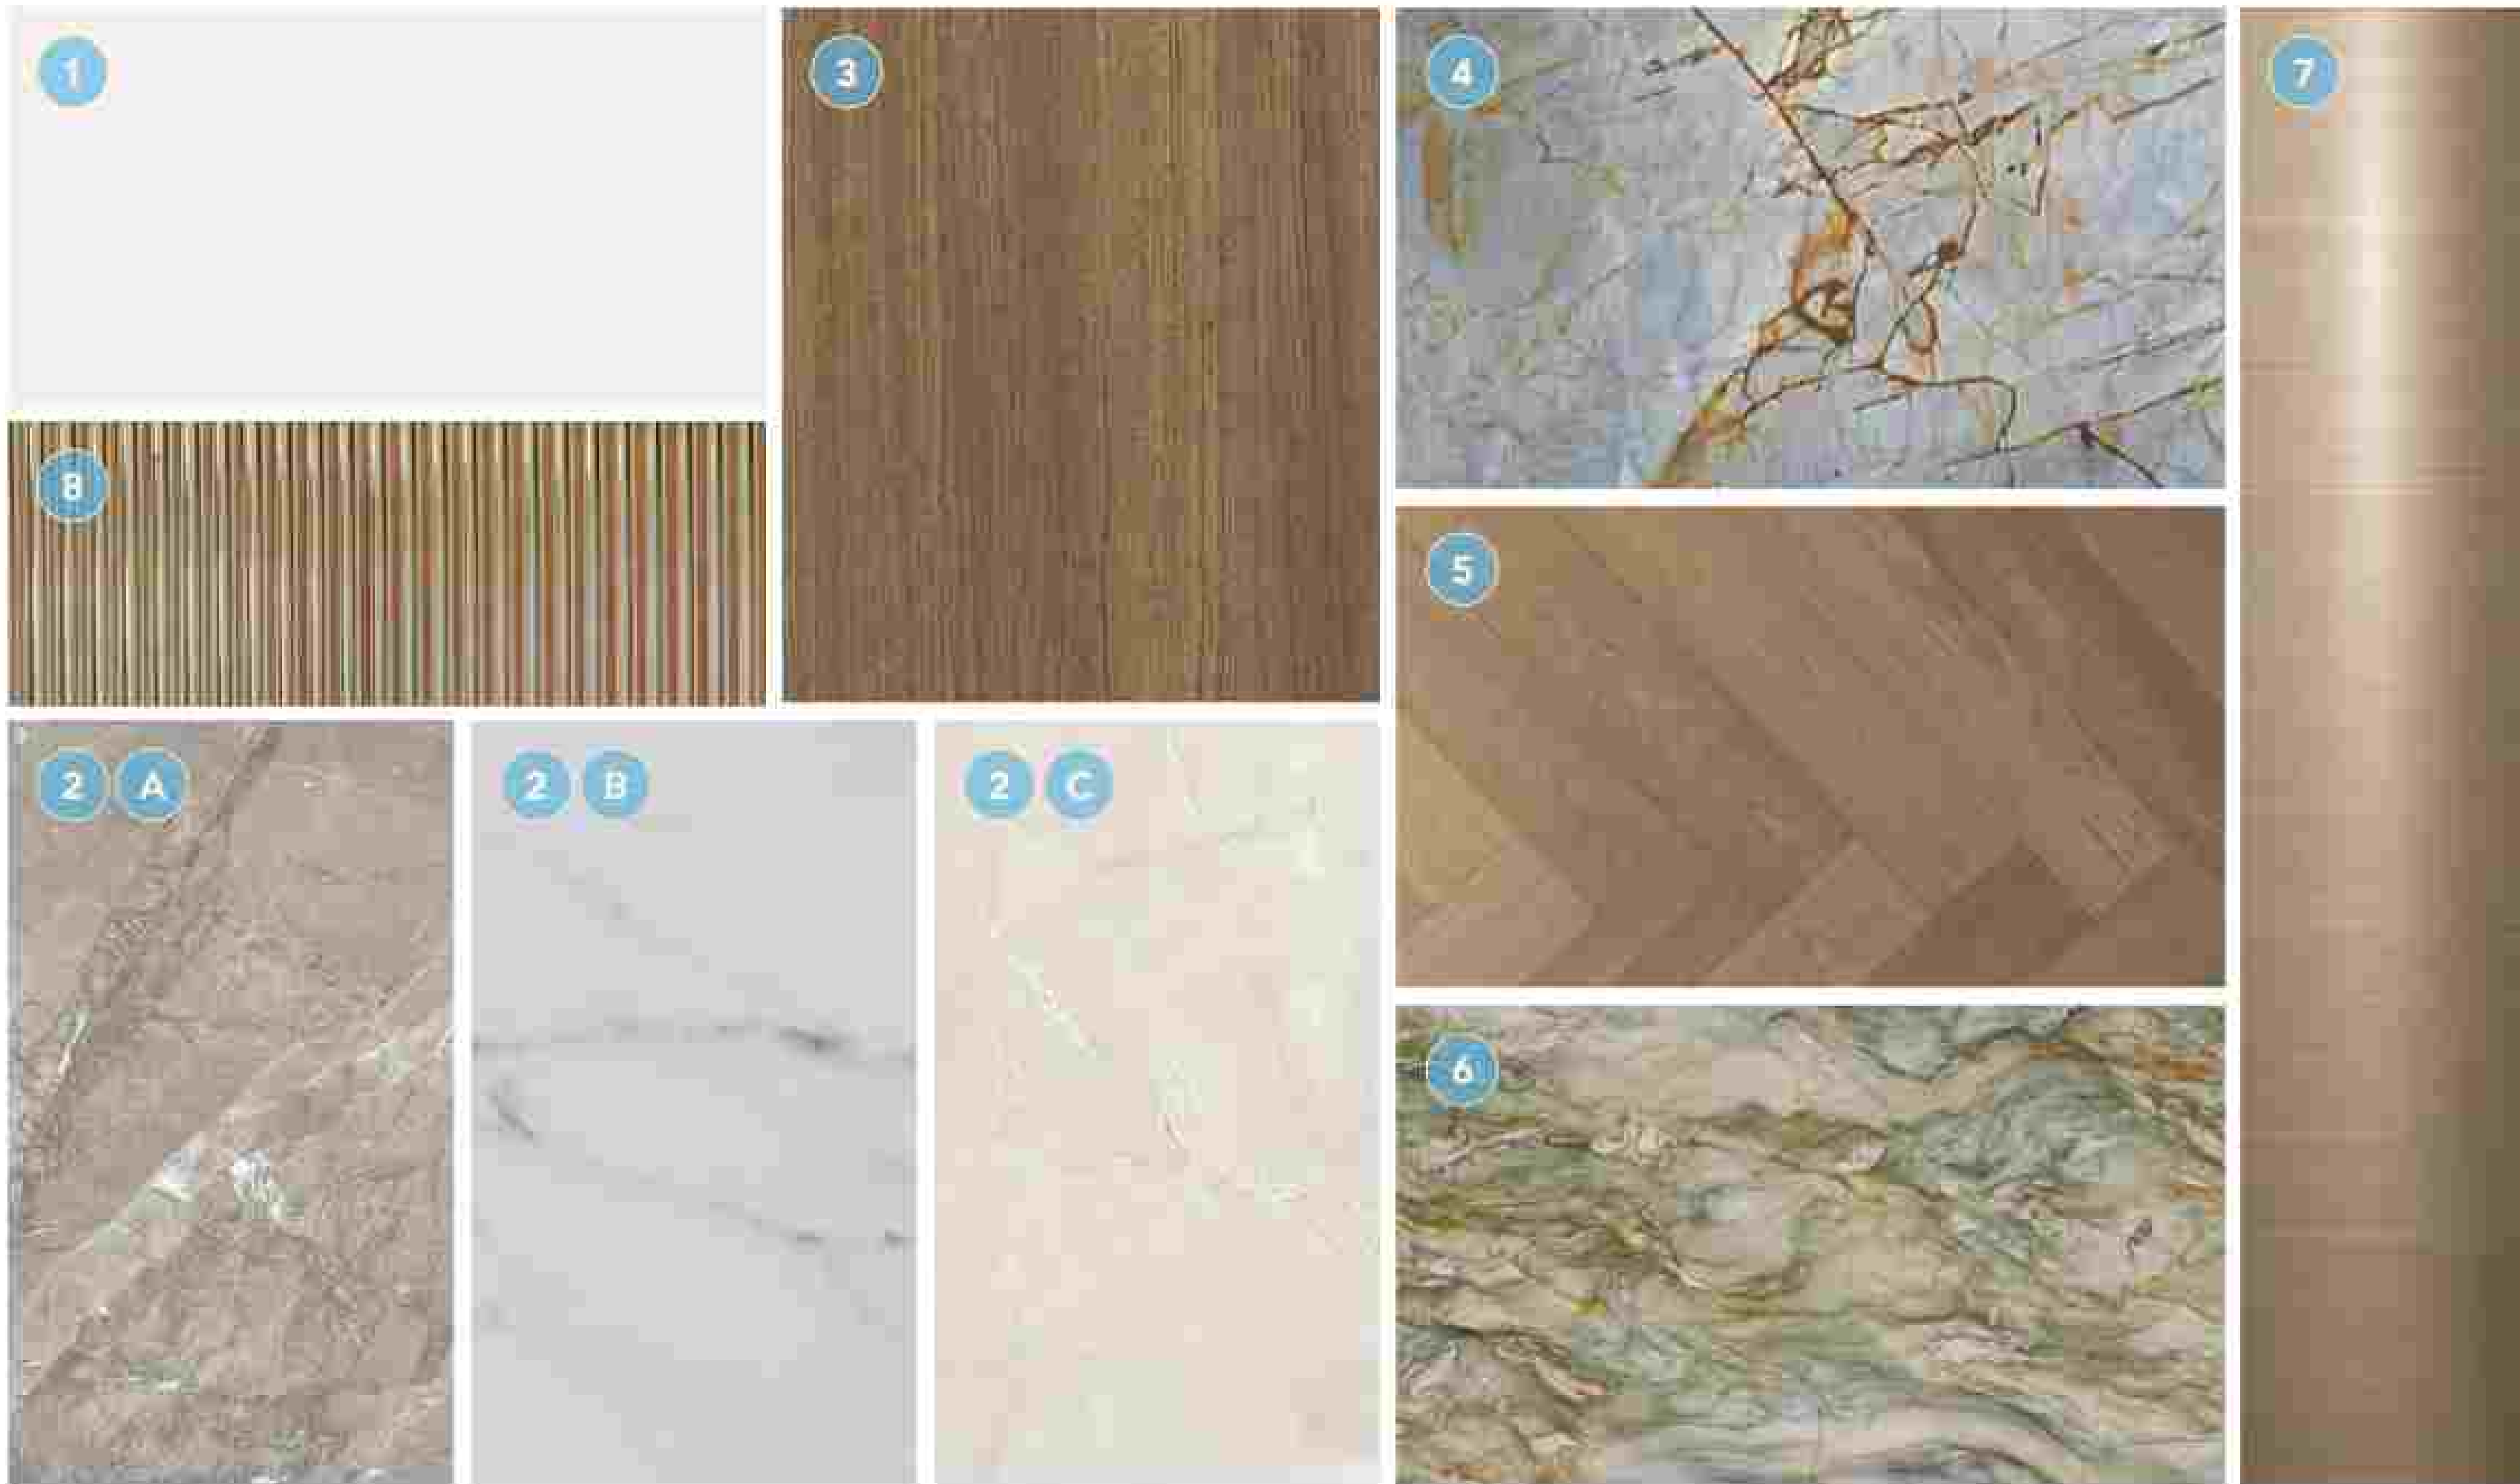

- 1. General paint
- 2. General flooring (A,B,C)
- 3. General veneer
- 4. Kitchen stone
- 5. Bedroom parquet flooring
- 6. Master bathroom vanity
- 7. Accent metal
- 8. Accent fluted glass

WATER BUNGALOWS
**INTERIOR
 MATERIALS**

Bespoke with a French touch, these 28 three-floor villas follow the snaking contours of the masterplan. They introduce greenery into the living quarters, oriented towards the lagoon on one side, and the park on the other; optimally framing the scenic landscape.