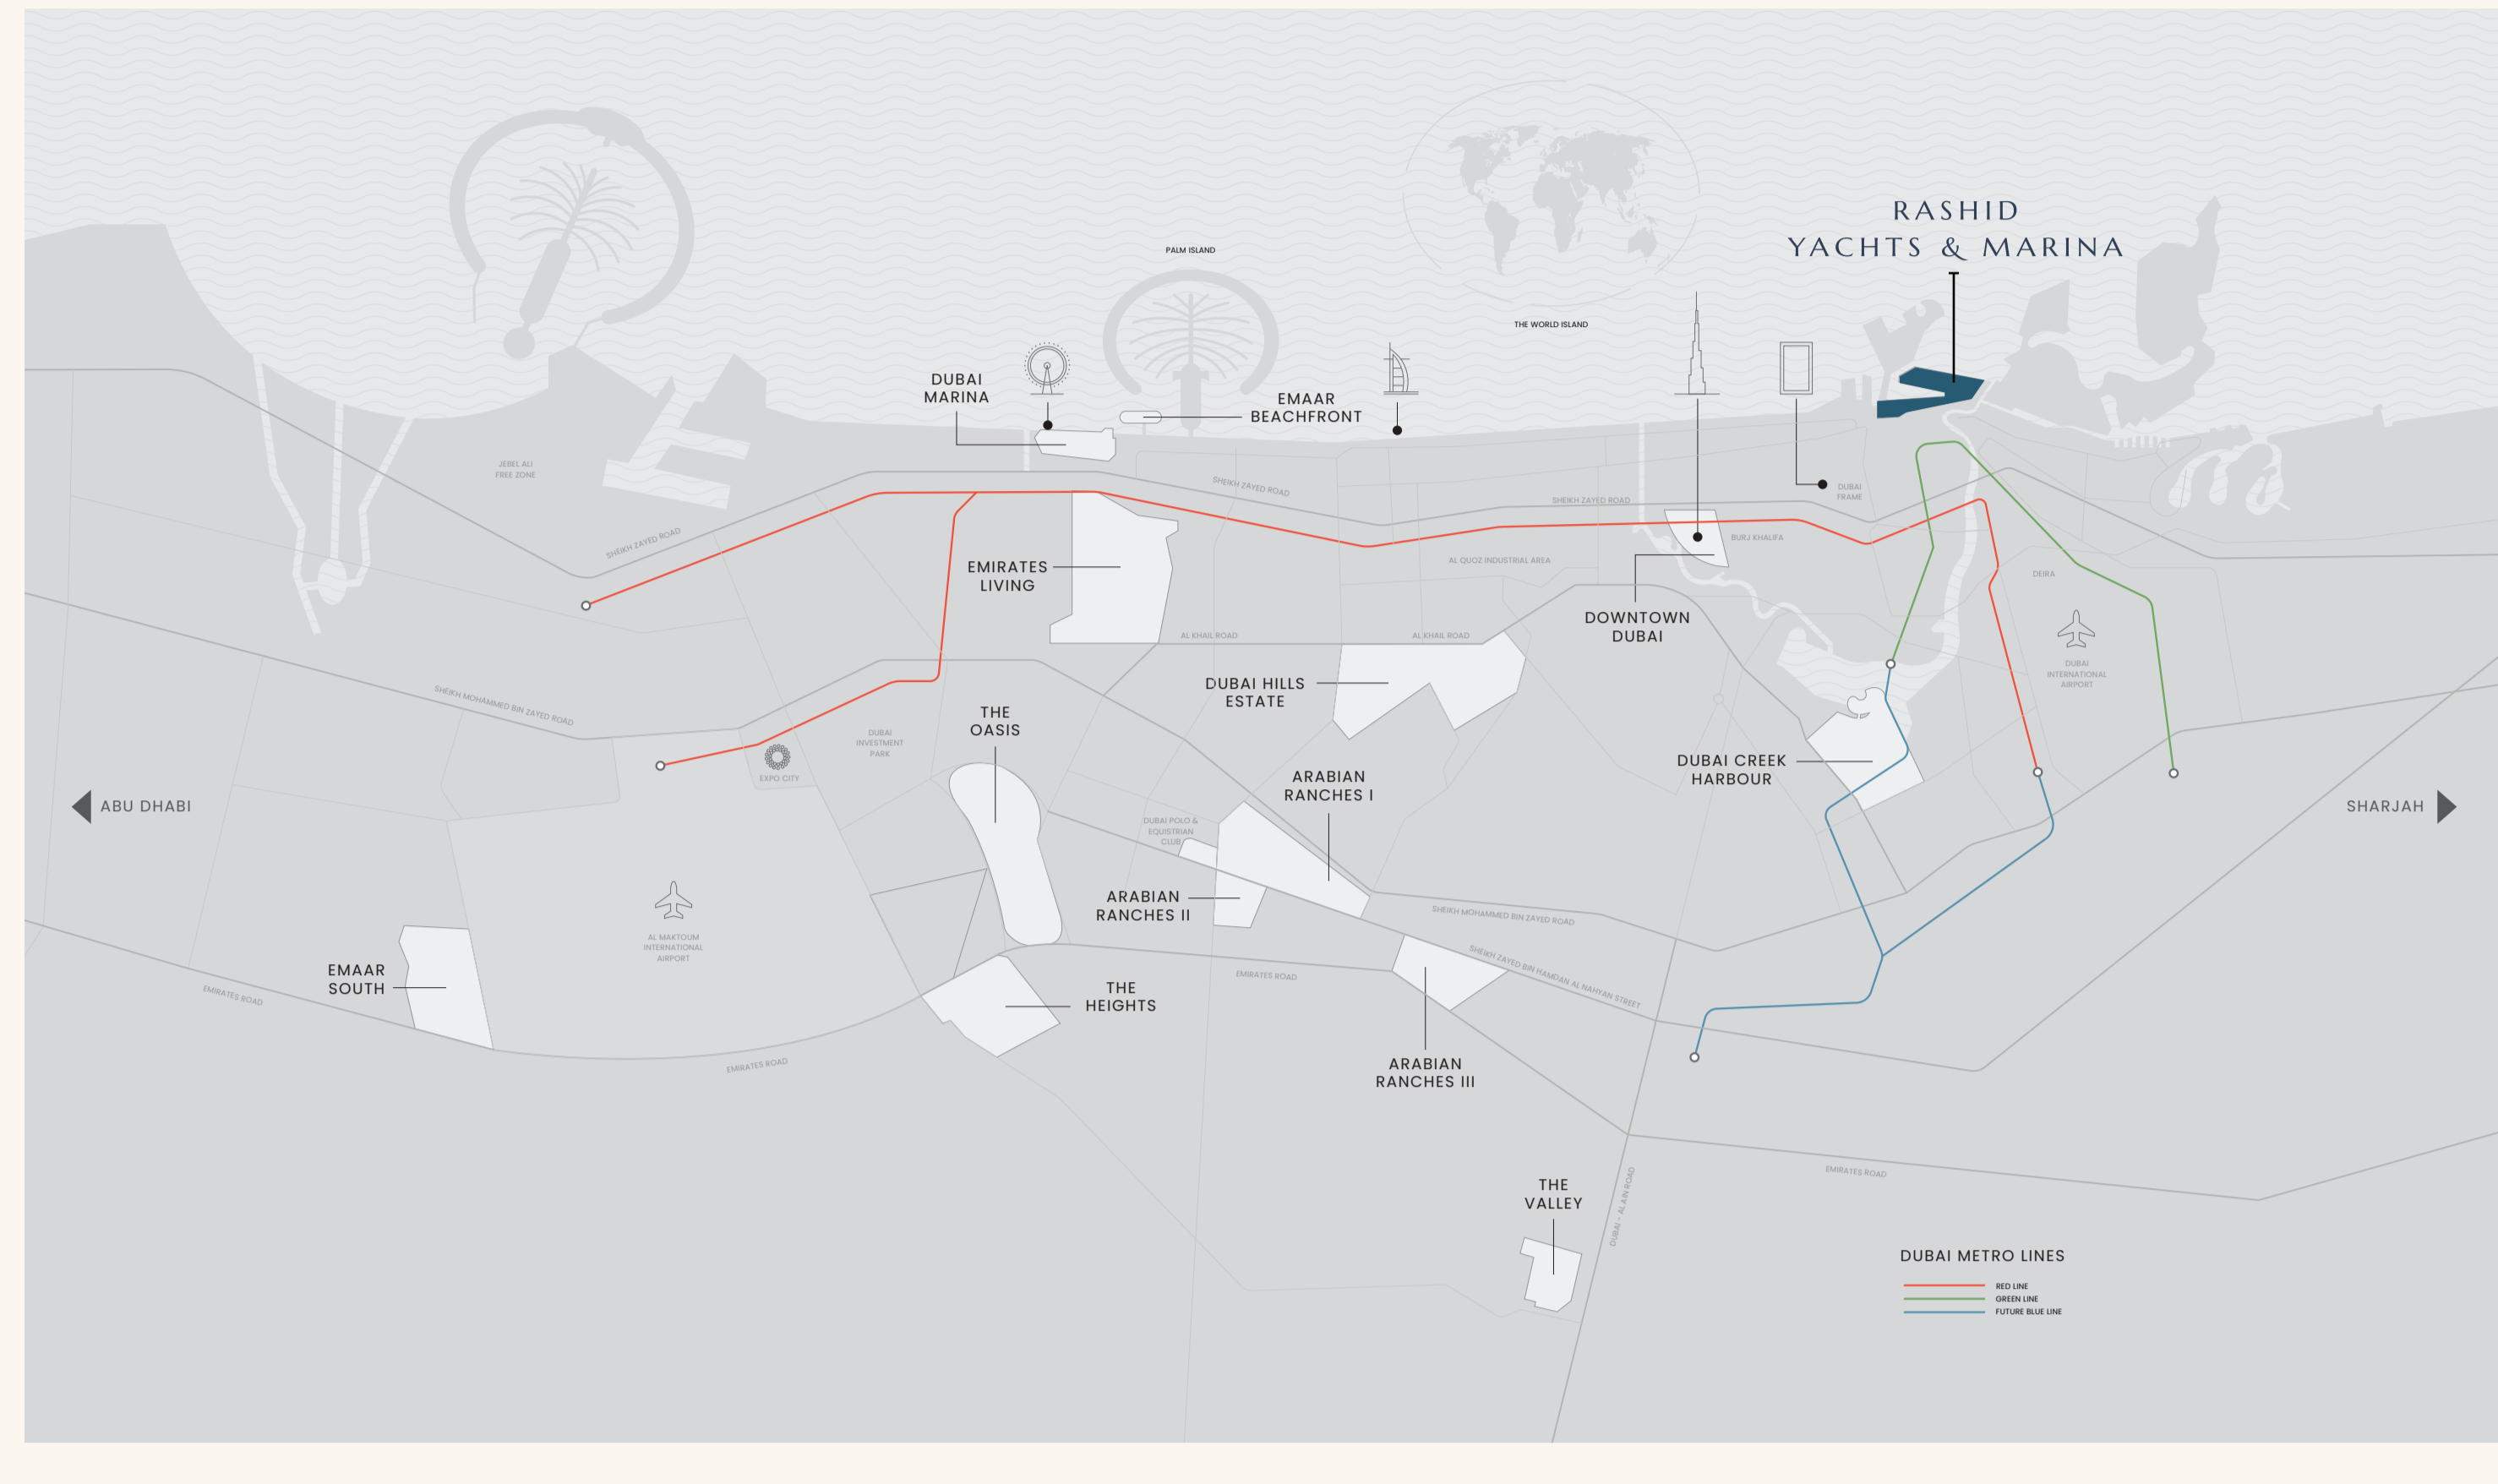

EMAAR

PORTO VIEW

RASHID YACHTS & MARINA

RASHID YACHTS & MARINA

Rashid Yachts and Marina is the new global destination for discerning yacht owners to experience Dubai's buzzing scene in an elegant environment where beauty and luxury collide. Designed to encapsulate the ultimate modern architecture, it combines luxury residences and a full-service marina with an appealing mix of restaurants and shops, creating a unique definition of "living at sea".

Life in Full View at the Waterfront

Discover a serene waterfront lifestyle at Porto View, located in the heart of Mina Rashid.

This luxurious residential community offers breathtaking marina views, seamlessly blending the rich heritage of old Dubai with modern city living.

Imagine waking up to a panorama that stretches from the serene marina to the endless horizon. At Porto View, every window frames a masterpiece, offering a daily dose of inspiration. Designed to maximise these captivating vistas, each residence offers unobstructed views of the marina, surrounded by lush greenery and the soothing ambiance of the waterfront.