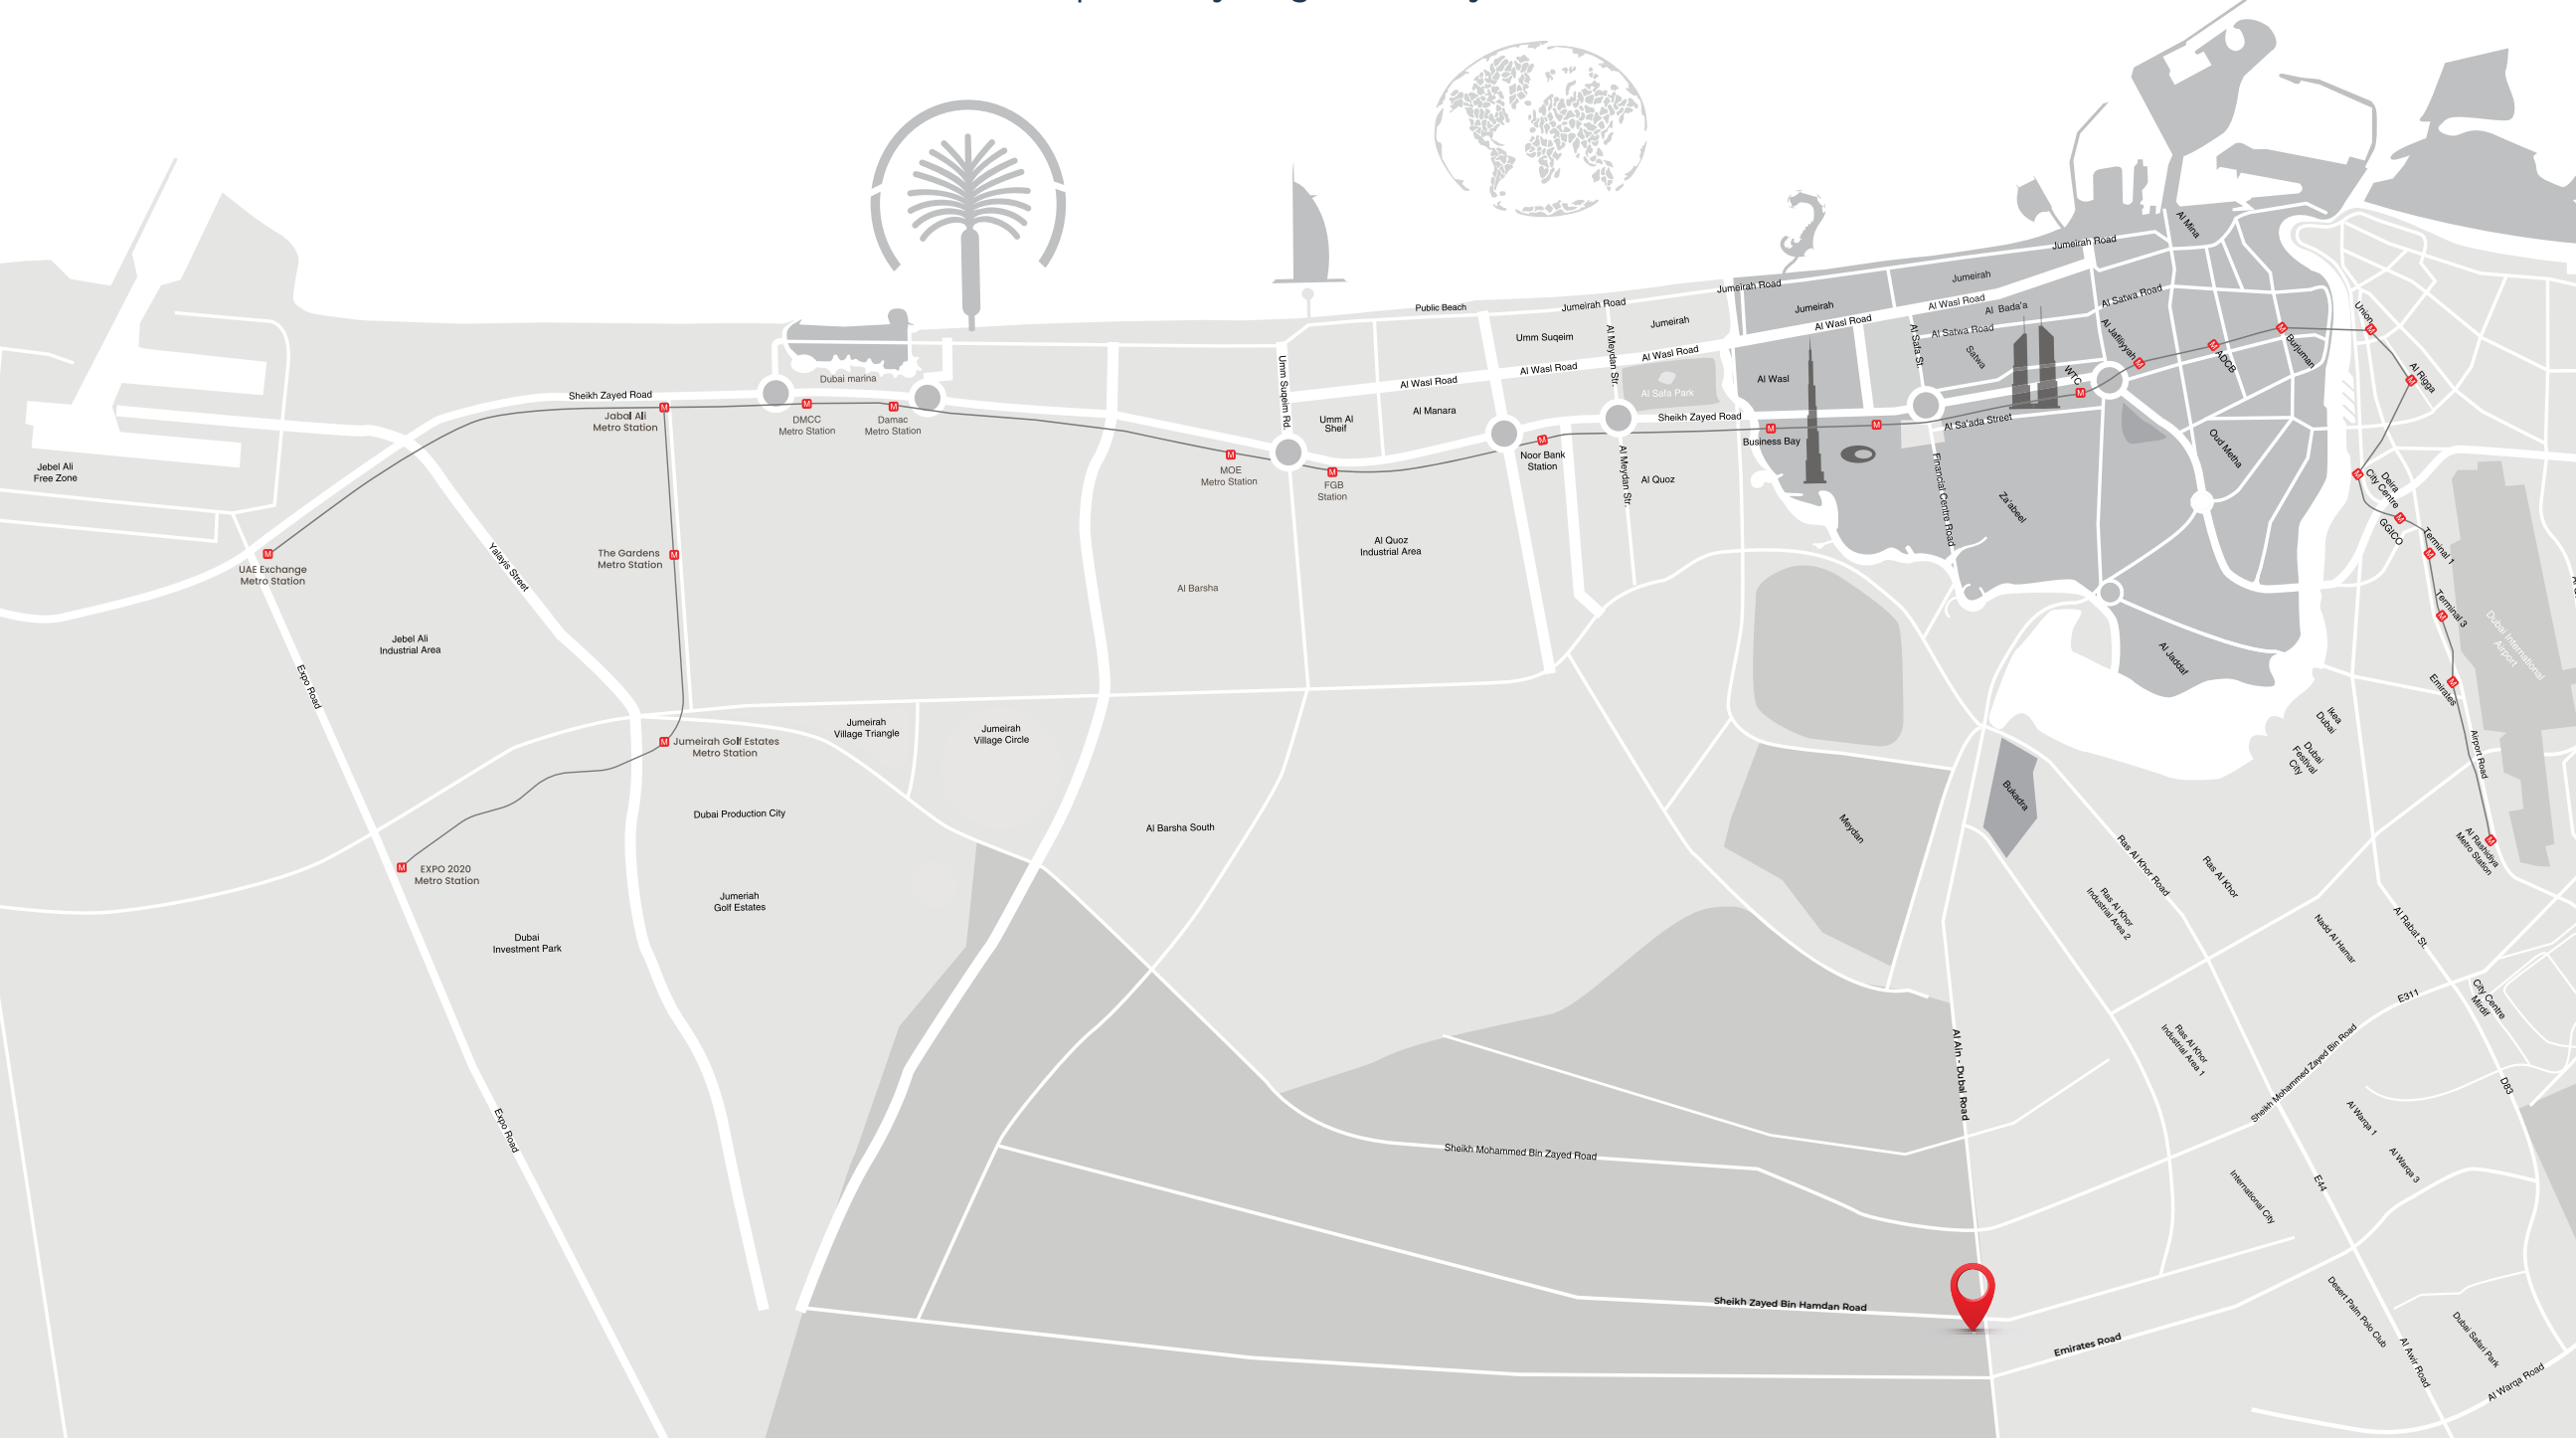

FLAWLESS ACCESSIBILITY

With easy access to major highways and public transportation, DLRC offers you seamless connectivity to the rest of the city. Whether you're commuting to work or exploring the city's many attractions, living in DLRC puts everything within easy reach.