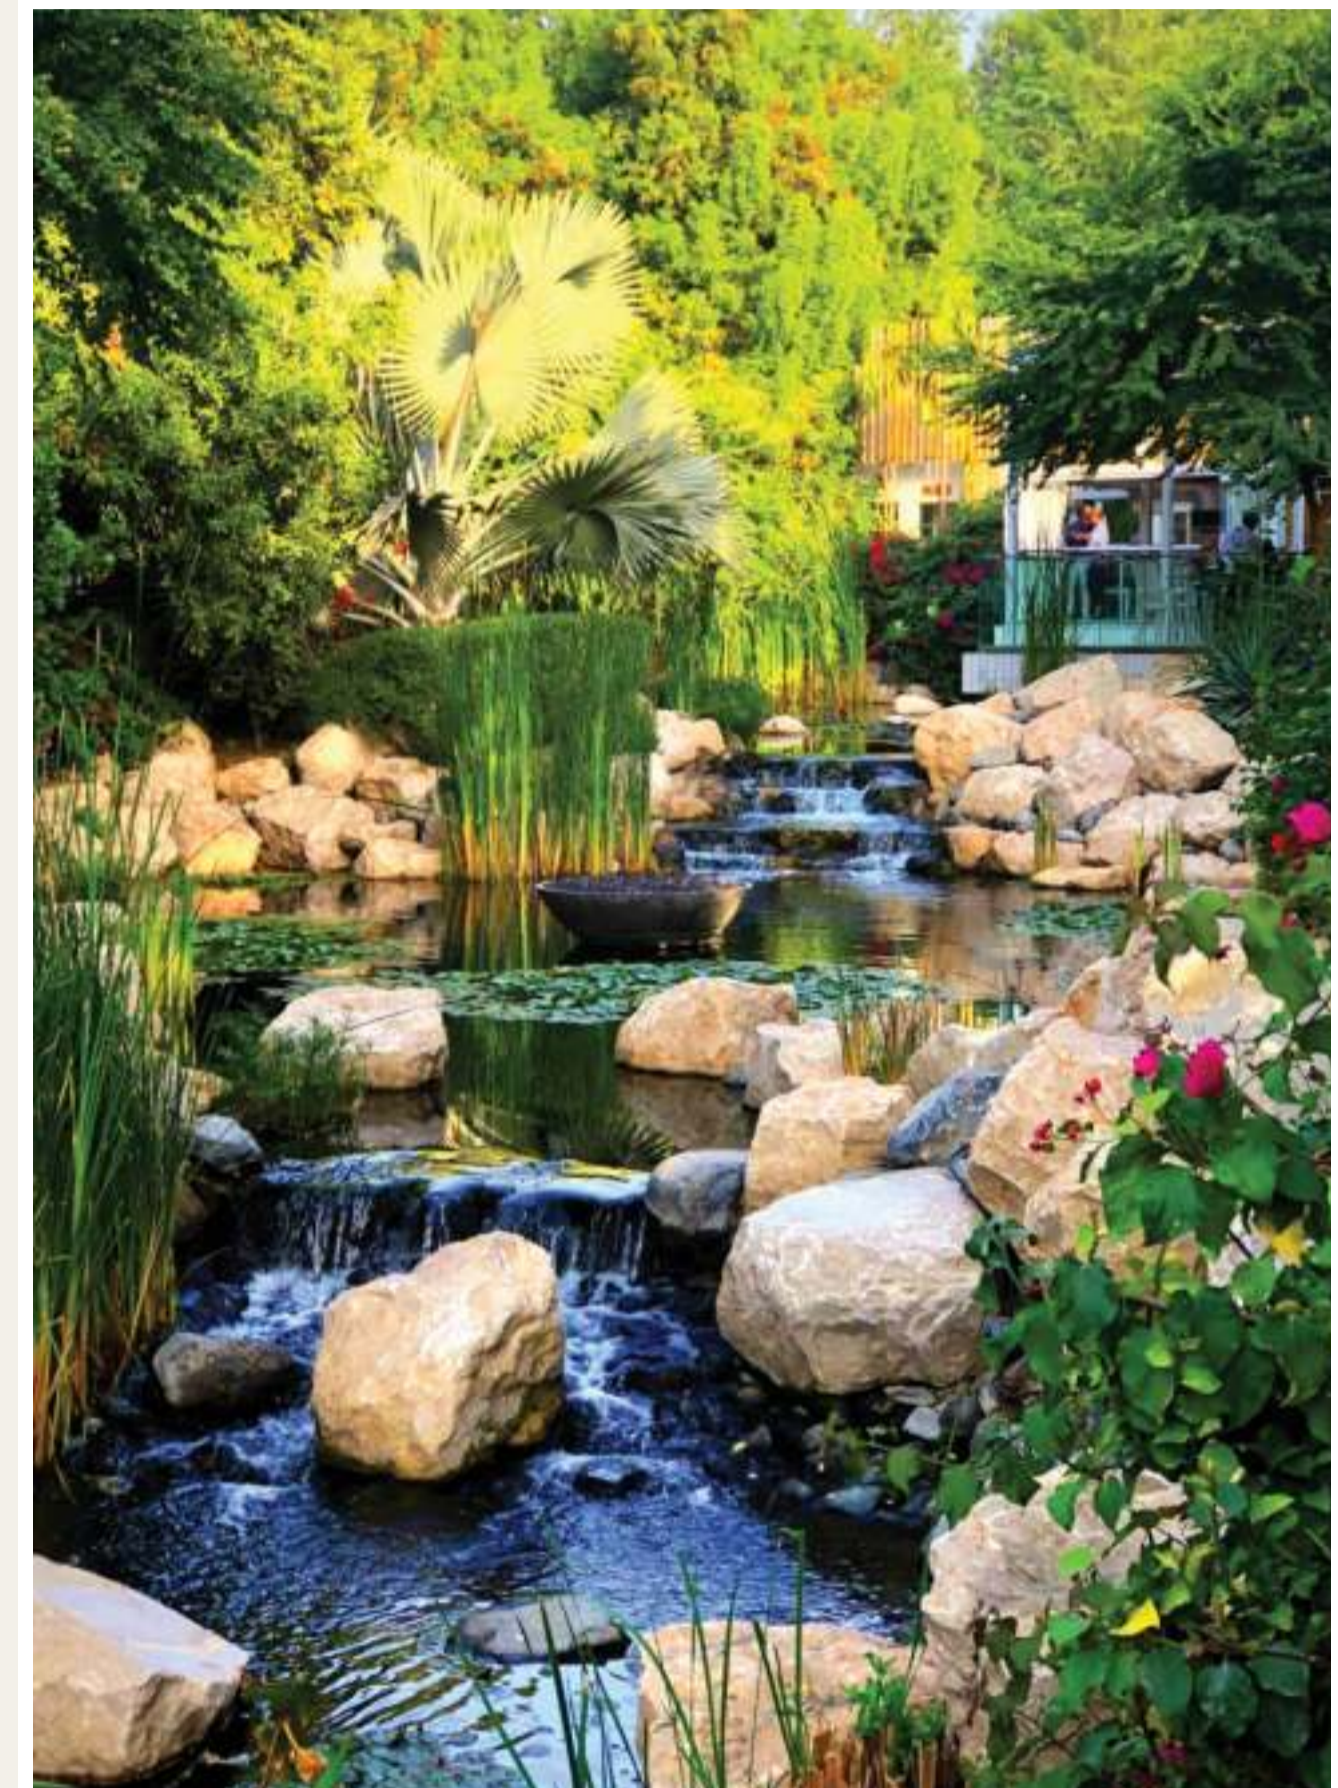

SYMPHONY OF NATURE IN
EVERY BREATH

WHISPERS OF **SERENITY**

Unveil the epitome of holistic living at **SAMANA Barari Views** by SAMANA Developers, where your well-being takes centre stage amidst a serene oasis. Immerse yourself in a world of mental and physical rejuvenation. Experience a life that transcends the ordinary; making every day a journey to inner peace, and every moment a testament to luxurious serenity.

Welcome home to **SAMANA Barari Views**, your gateway to a lifestyle that defines relaxation and bliss.

An aerial photograph of a lush, green tropical forest. A dark river winds through the center of the forest, forming a large loop. The forest is dense with various types of trees, including palm trees. The lighting is bright, creating a vibrant green color palette. The text is overlaid in the center of the image.

FIND YOUR PEACE
AMIDST THE CHAOS

SAMANA BARARI VIEWS

SAMANA
DEVELOPERS

SAMANA
BARARI
views

SAMANA Developers is proud to present **SAMANA Barari Views** – the greenest project in the flagship that aligns with sustainability and holistic living. It stands as an architectural marvel amidst its tranquil water features and lush greenery. From luxurious residences to captivating amenities, this project showcases perfection in every beam.

WHERE NATURE SETS THE RHYTHM

Al Barari, a cherished retreat in the heart of Dubai, embodies a unique rhythm of life. It is a place where nature and modernity converge, creating a harmonious sanctuary for those who seek a connection to the Earth. Known for its lush green landscapes and serene environment, Al Barari offers a tranquil escape from the city's bustling pace. Here, you will discover a community that celebrates the finer things in life, from embracing the verdant surroundings to enjoying moments of serenity.