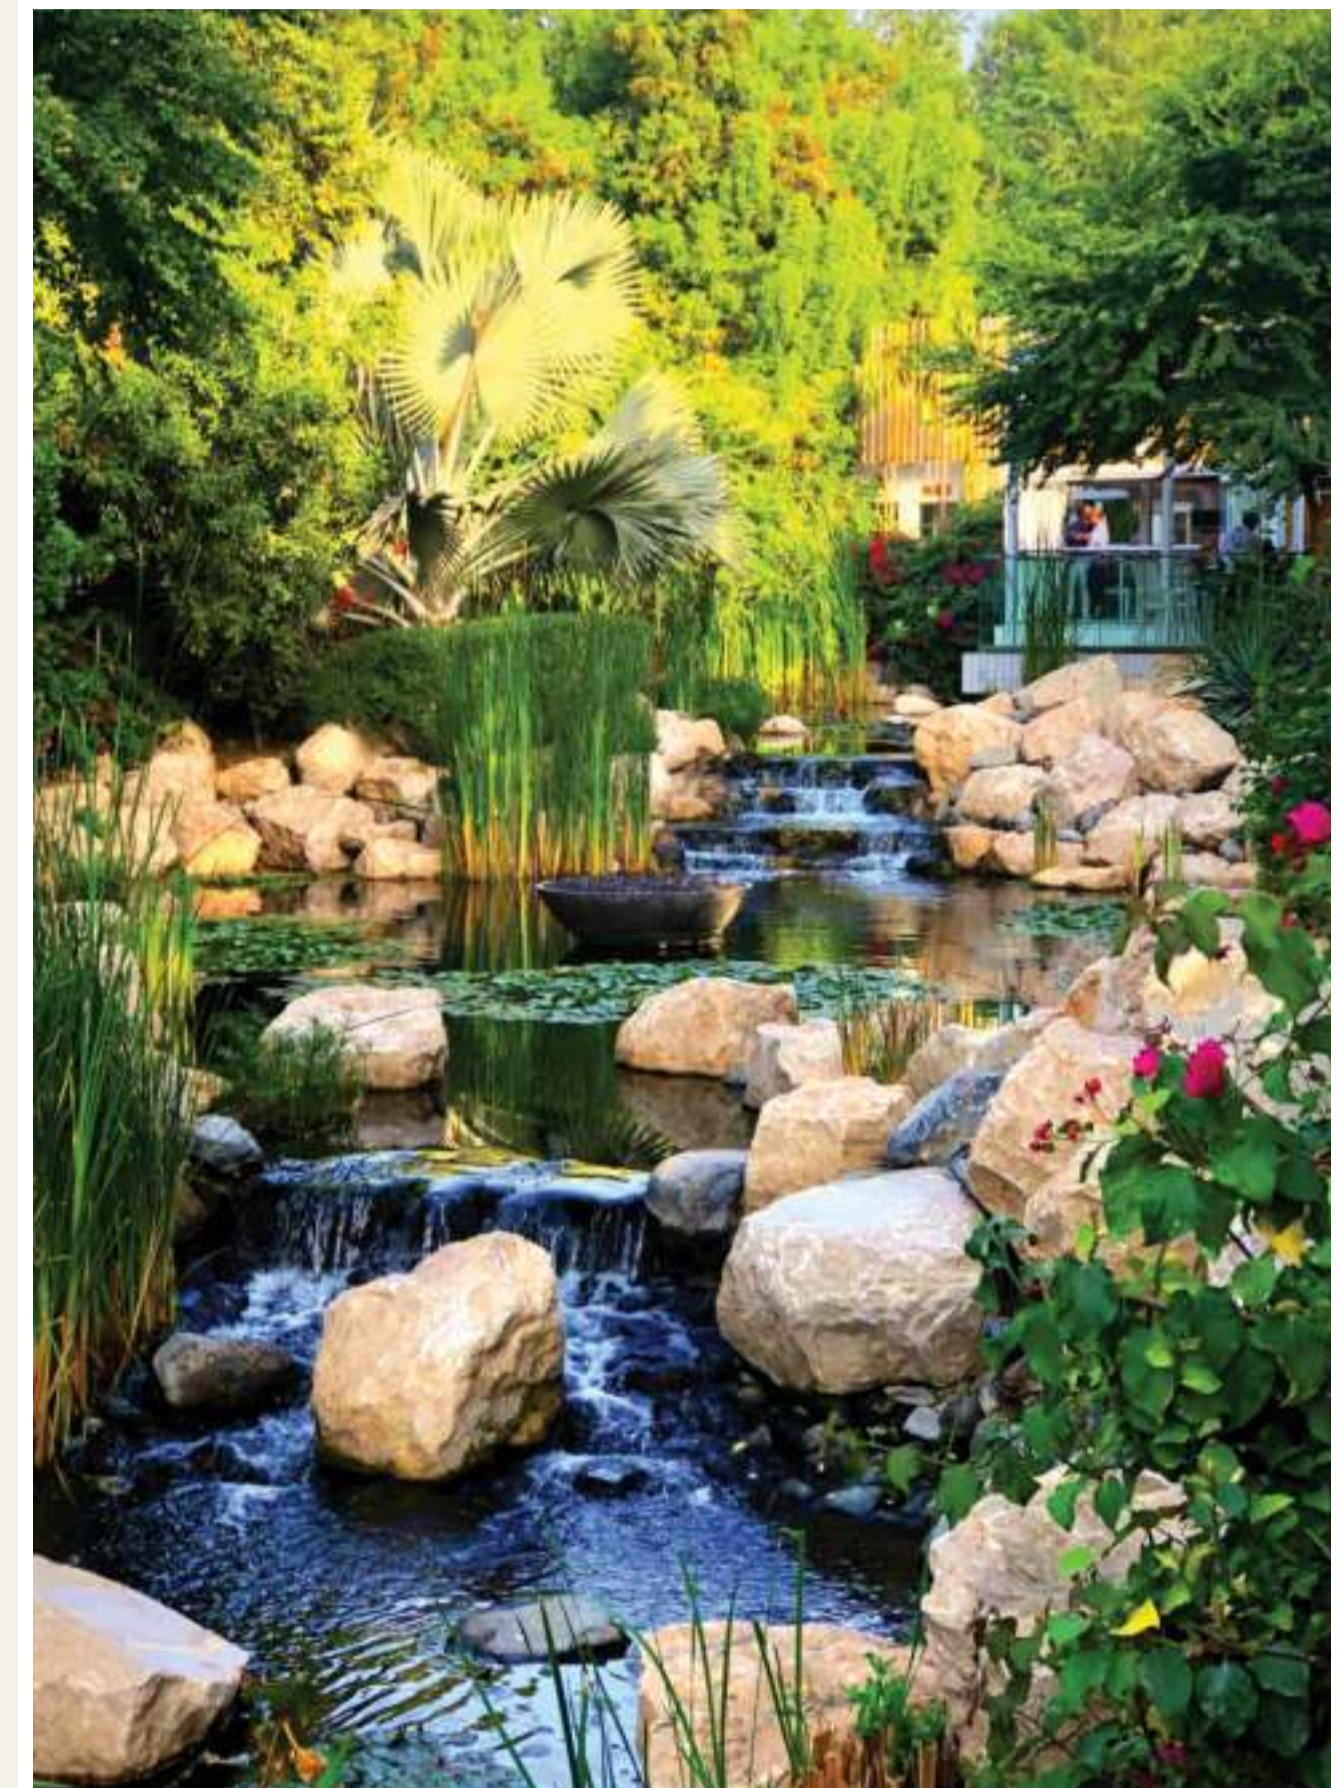

Welcome home to **SAMANA Barari Views**, your gateway to a lifestyle that defines relaxation and bliss.

An aerial photograph of a lush, green tropical forest. A dark river winds through the center of the forest, forming a large loop. The forest is dense with various types of trees, including palm trees. The lighting is bright, creating a vibrant green color palette. The text is overlaid in the center of the image.

## SAMANA BARARI VIEWS

**SAMANA**  
DEVELOPERS

**SAMANA**  
**BARARI**  
views

SAMANA Developers is proud to present **SAMANA Barari Views** – the greenest project in the flagship that aligns with sustainability and holistic living. It stands as an architectural marvel amidst its tranquil water features and lush greenery. From luxurious residences to captivating amenities, this project showcases perfection in every beam.

# WHERE NATURE SETS THE RHYTHM

Al Barari, a cherished retreat in the heart of Dubai, embodies a unique rhythm of life. It is a place where nature and modernity converge, creating a harmonious sanctuary for those who seek a connection to the Earth. Known for its lush green landscapes and serene environment, Al Barari offers a tranquil escape from the city's bustling pace. Here, you will discover a community that celebrates the finer things in life, from embracing the verdant surroundings to enjoying moments of serenity.