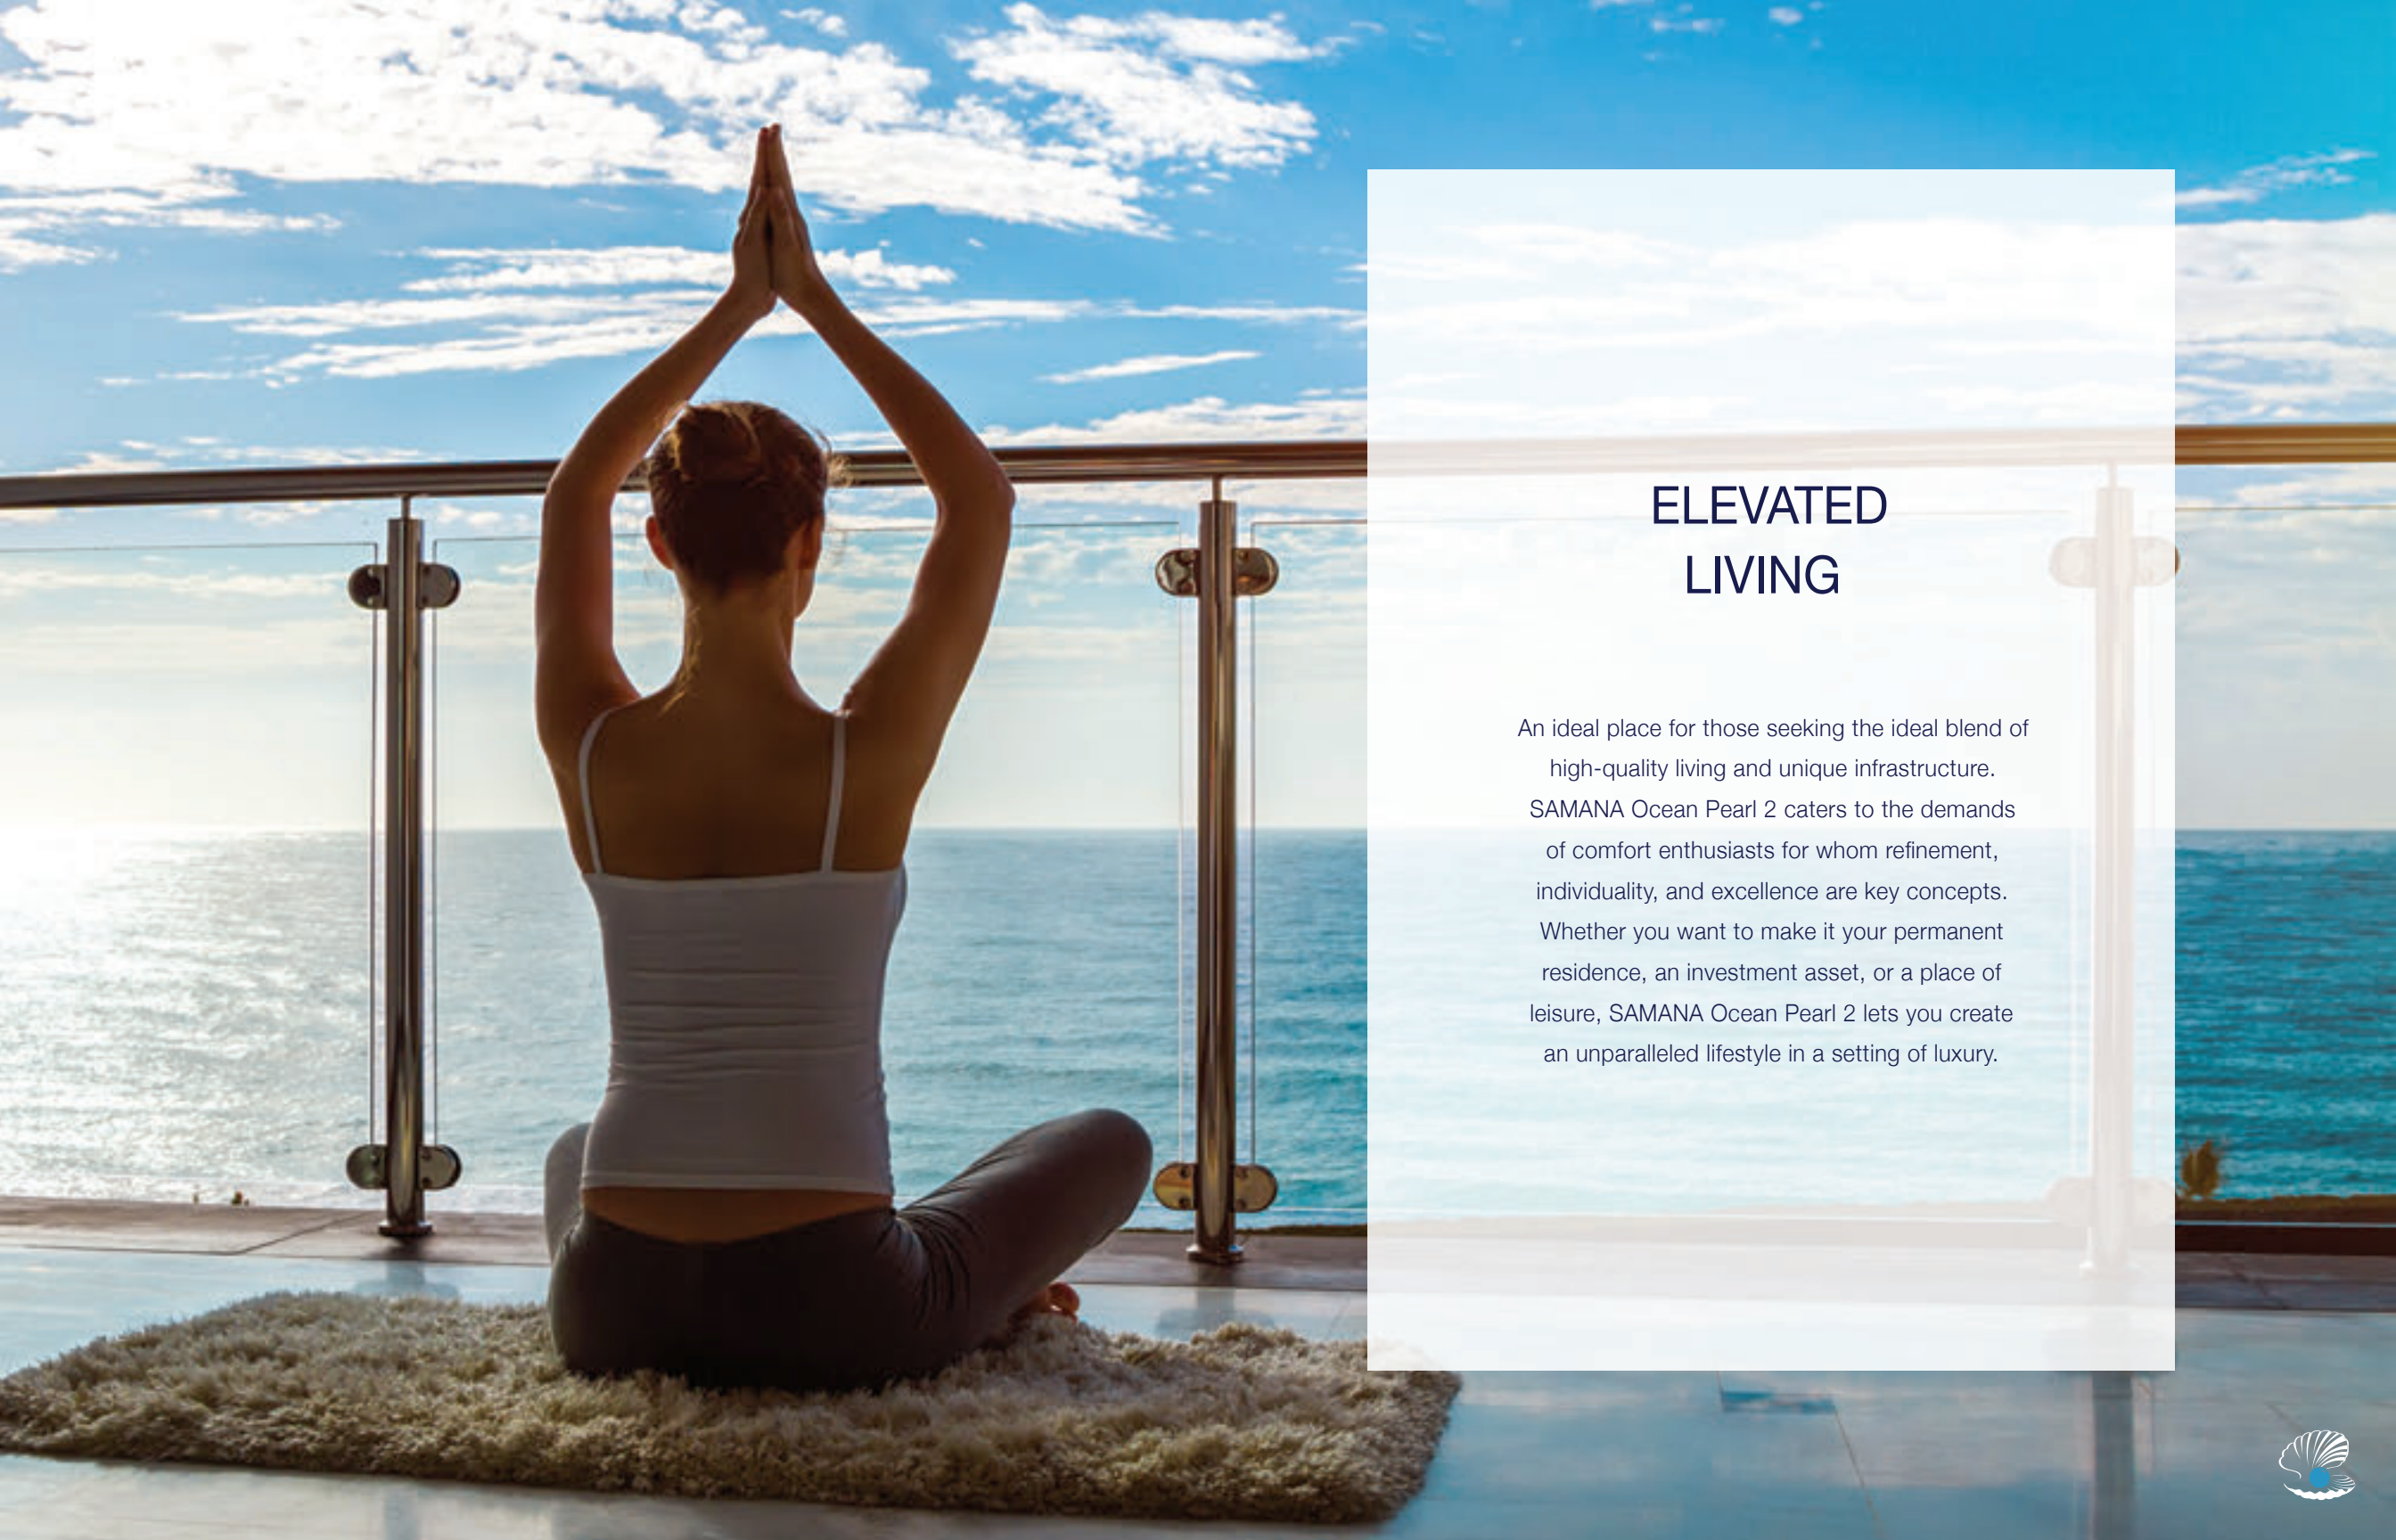

ELEVATED LIVING

An ideal place for those seeking the ideal blend of high-quality living and unique infrastructure. SAMANA Ocean Pearl 2 caters to the demands of comfort enthusiasts for whom refinement, individuality, and excellence are key concepts. Whether you want to make it your permanent residence, an investment asset, or a place of leisure, SAMANA Ocean Pearl 2 lets you create an unparalleled lifestyle in a setting of luxury.