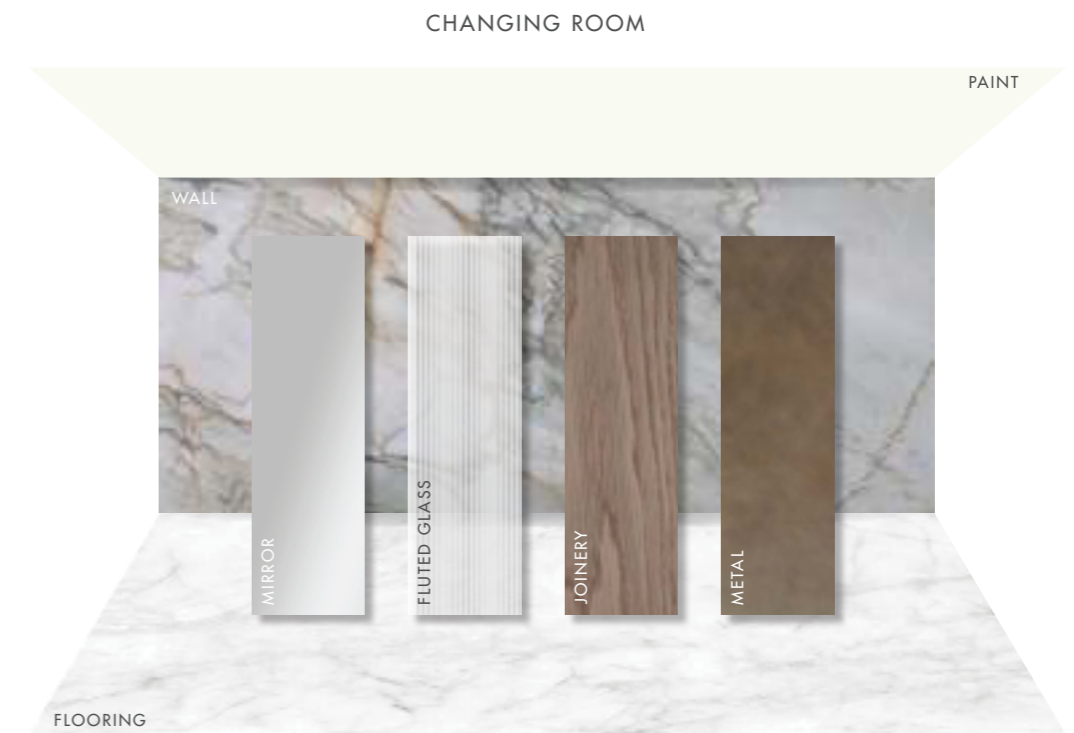

# EXCLUSIVE AMENITIES

Seaside by Prestige One presents a suite of refined amenities for an elevated waterfront living experience.

MINI PUTT GOLF

STAY ACTIVE, WITH A VIEW

YOUR PERSONAL LIVING SPACE,  
REFINED LIVING WITH GRACE