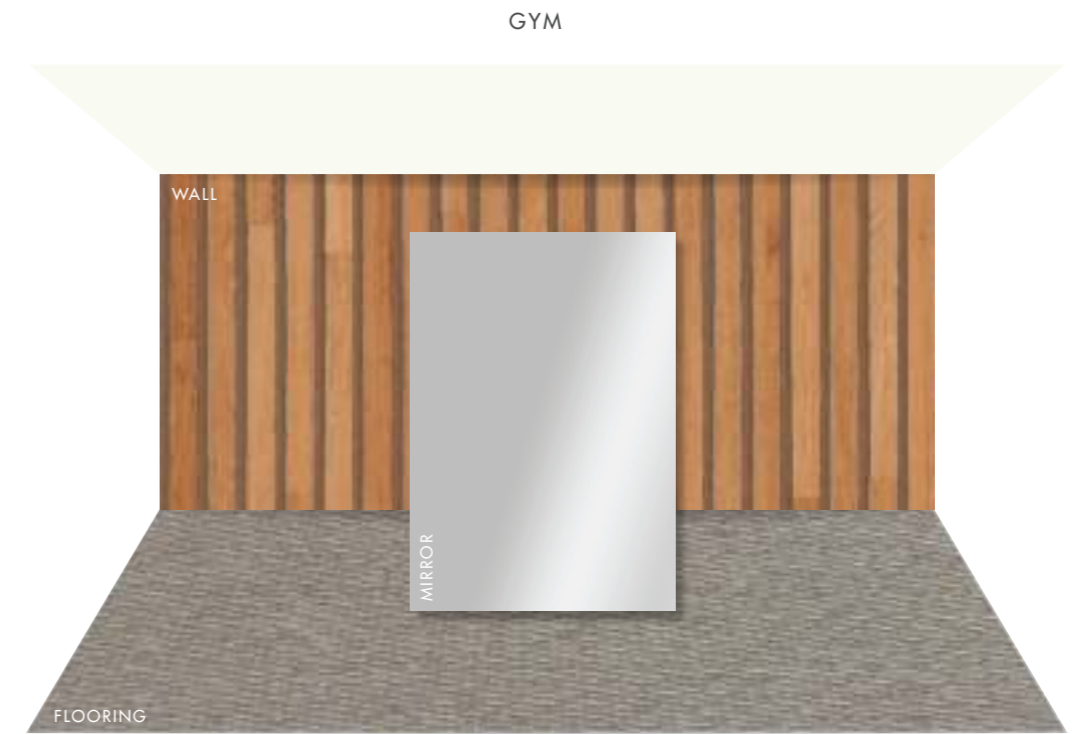

# EXCLUSIVE AMENITIES

Seaside by Prestige One presents a suite of refined amenities for an elevated waterfront living experience.

MINI PUTT GOLF

STAY ACTIVE, WITH A VIEW

YOUR PERSONAL LIVING SPACE,  
REFINED LIVING WITH GRACE