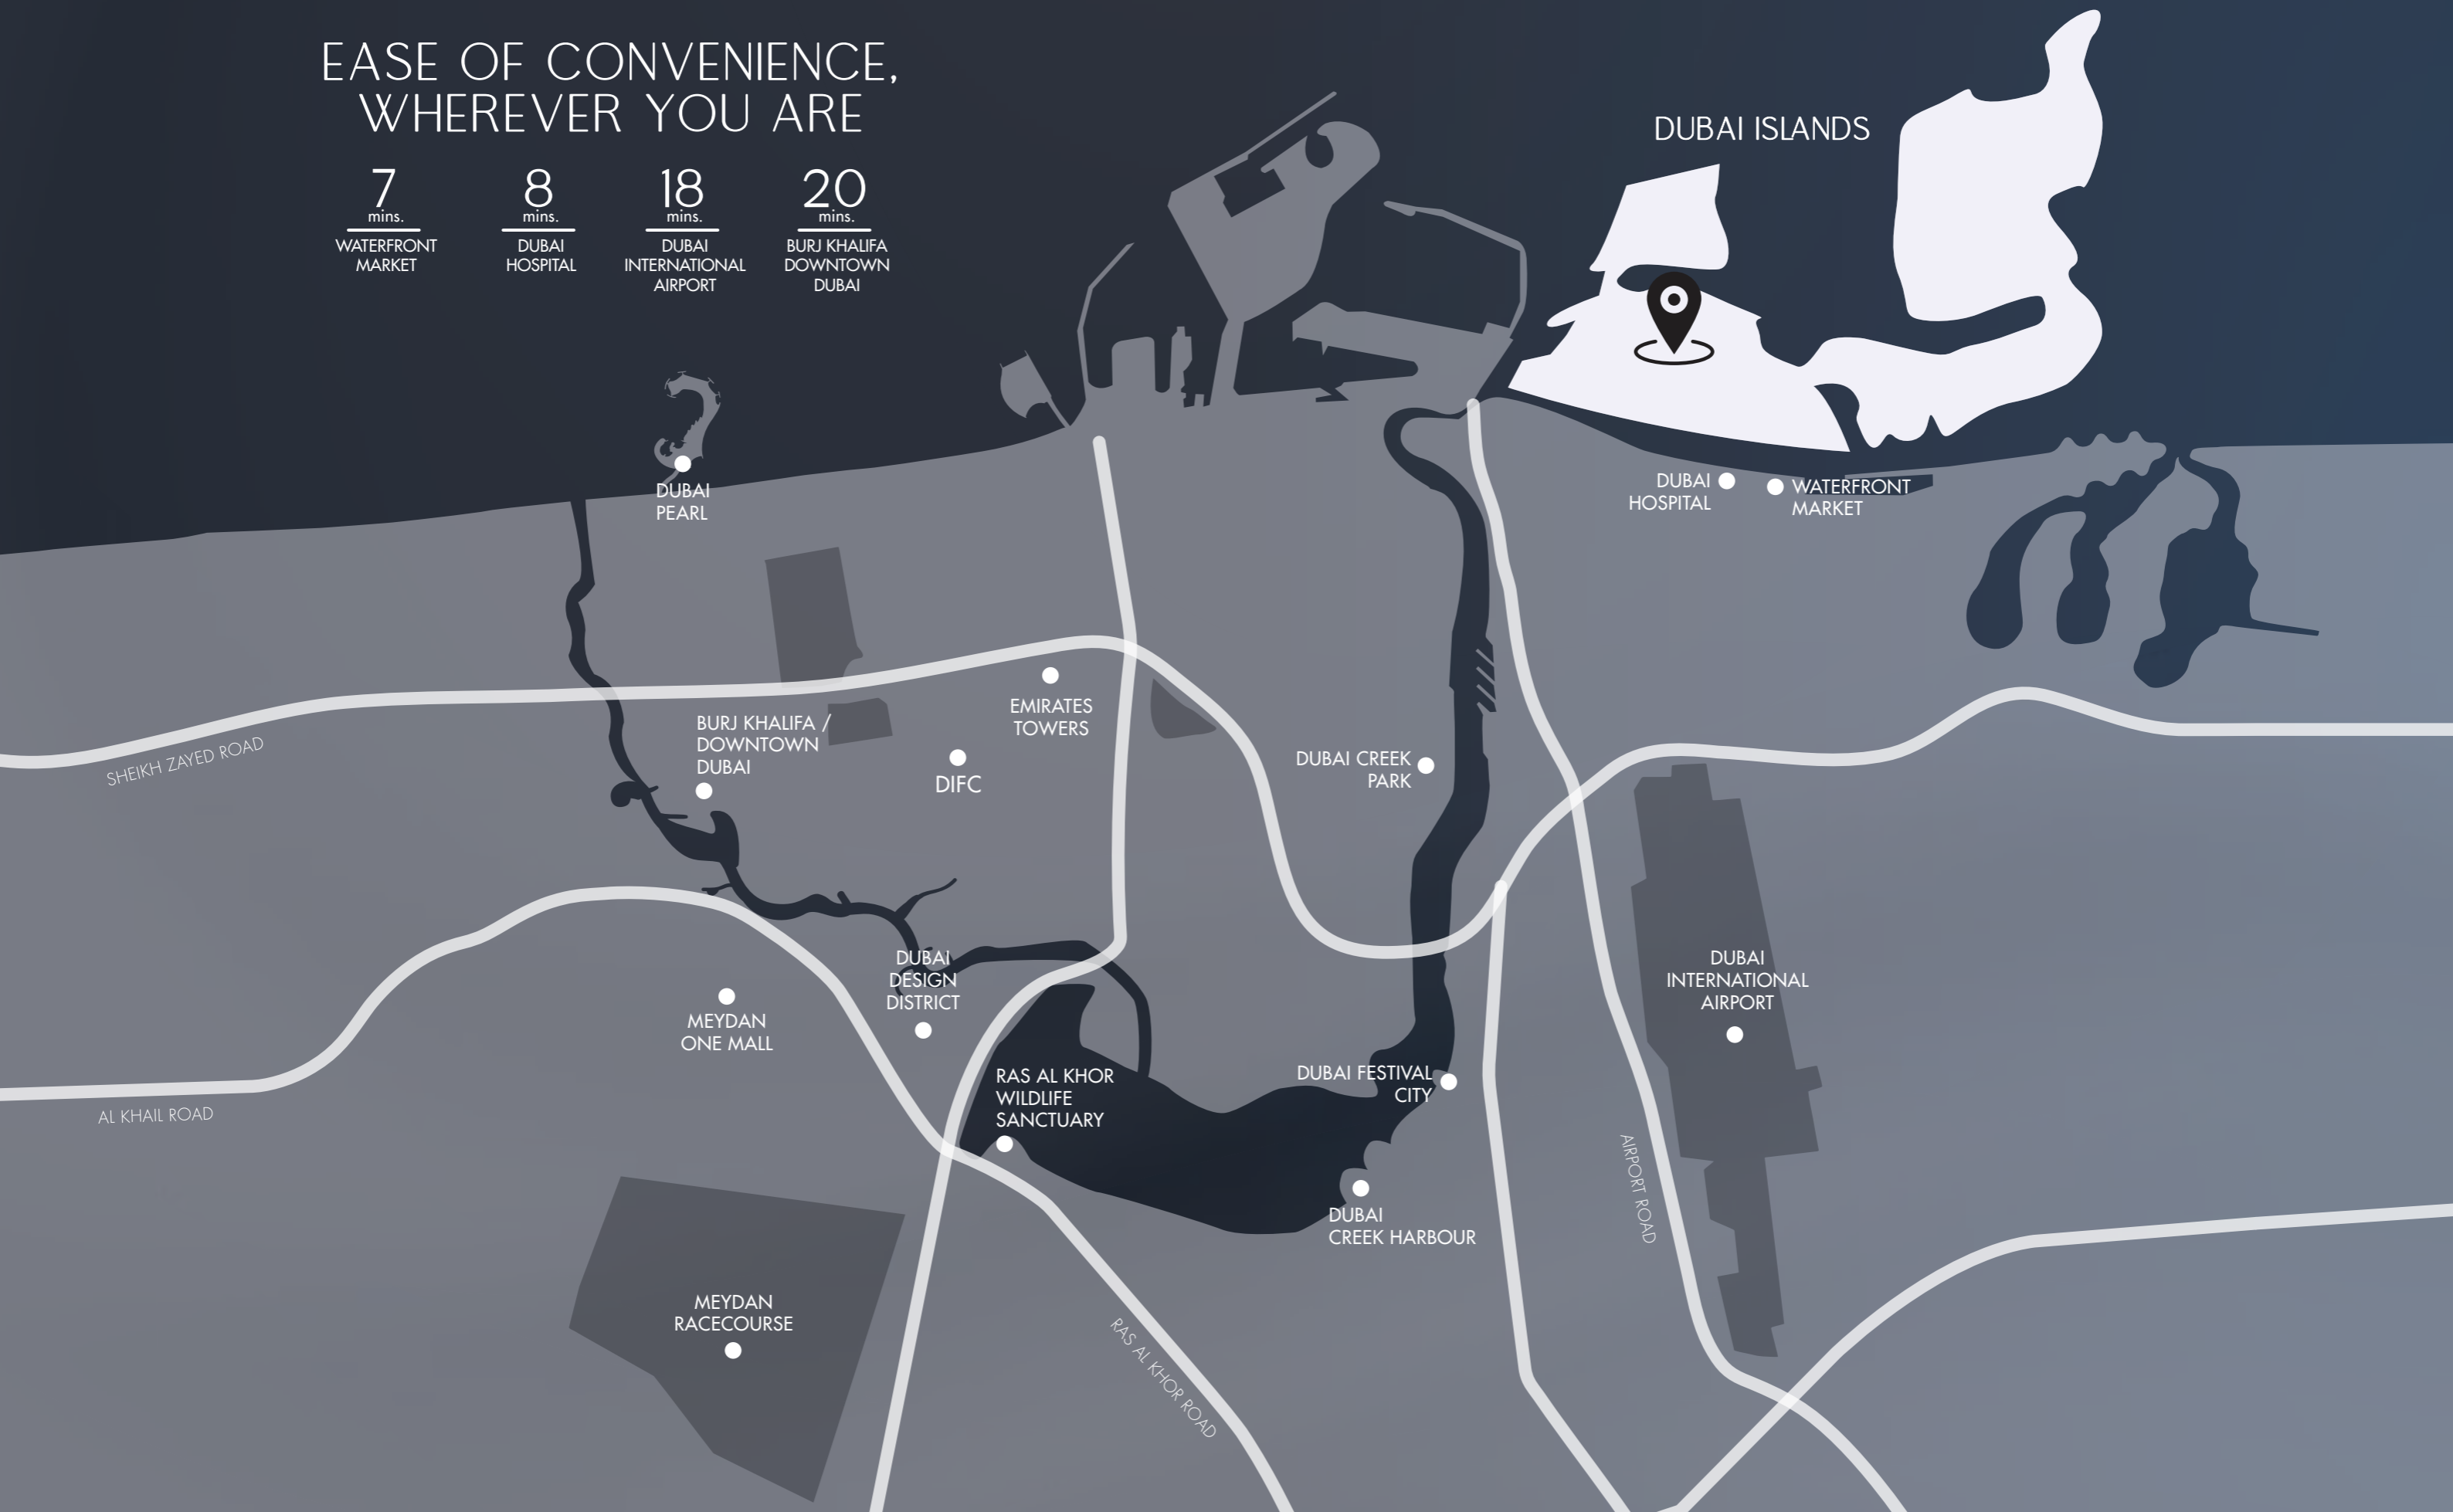

# EASE OF CONVENIENCE, WHEREVER YOU ARE

**7**  
mins.  
WATERFRONT  
MARKET

**8**  
mins.  
DUBAI  
HOSPITAL

**18**  
mins.  
DUBAI  
INTERNATIONAL  
AIRPORT

**20**  
mins.  
BURJ KHALIFA  
DOWNTOWN  
DUBAI

DUBAI ISLANDS

DUBAI PEARL

BURJ KHALIFA /  
DOWNTOWN  
DUBAI

DIFC

EMIRATES  
TOWERS

DUBAI CREEK  
PARK

DUBAI  
HOSPITAL

WATERFRONT  
MARKET

AIRPORT ROAD

SHEIKH ZAYED ROAD

AL KHAIL ROAD

# SEASIDE

5 mins.

CENTARA MIRAGE BEACH RESORT

5 mins.

RIU PALACE DUBAI ISLAND

1 mins.

DUBAI ISLANDS MALL

6 mins.