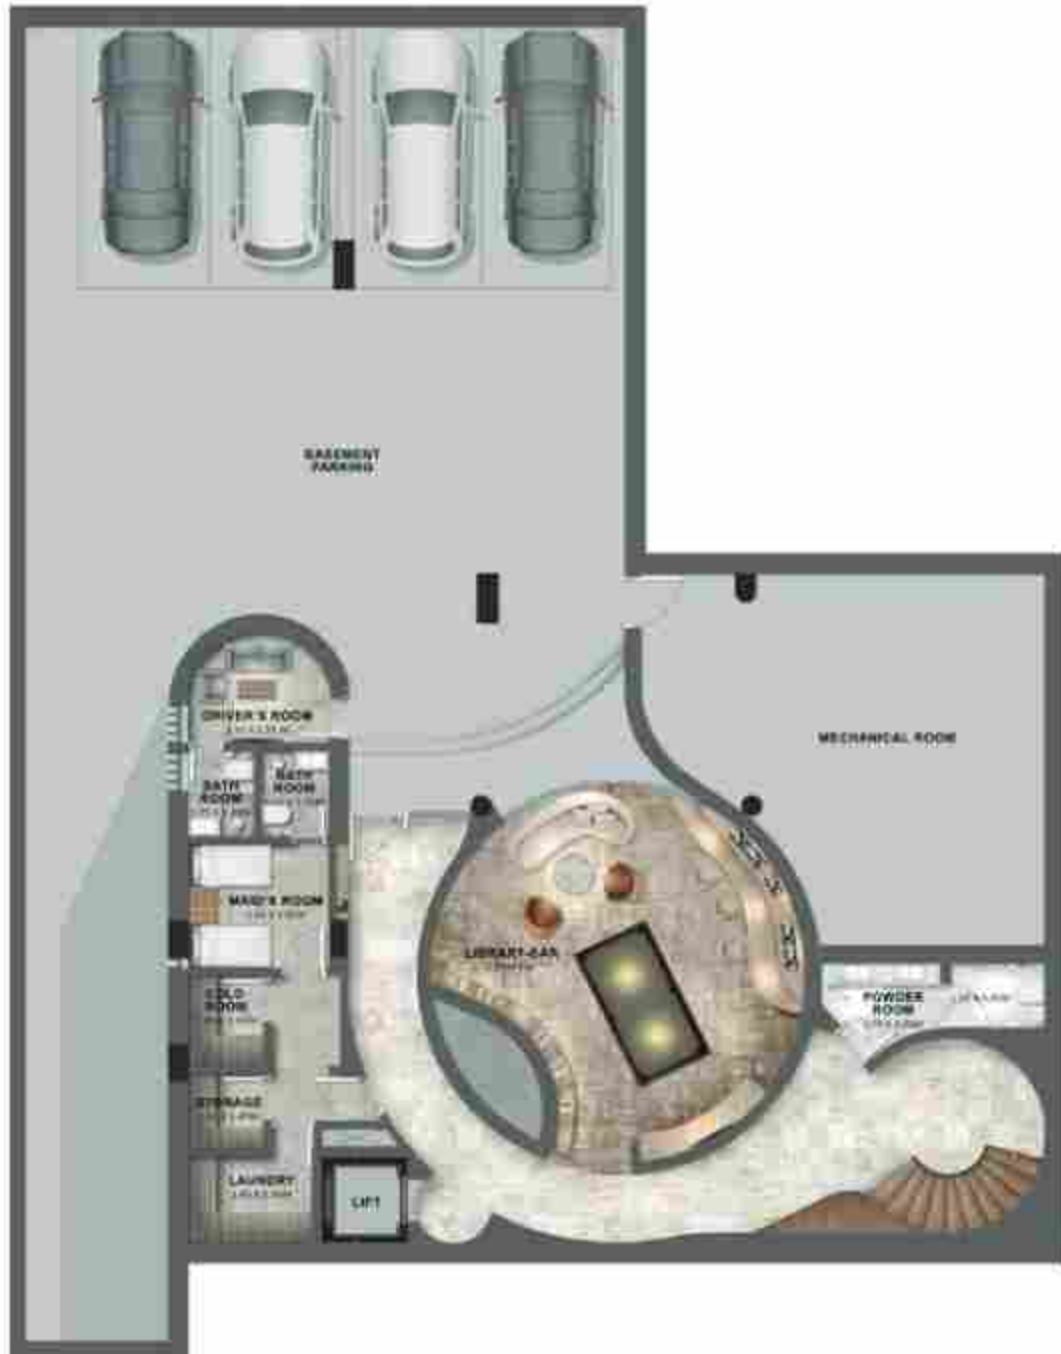

LUNA

Internal Area	870 sqm / 9,365 sqft
Balcony / Terrace	35 sqm / 365 sqft
Garage	214 sqm / 2,320 sqft
Total Area	1,119 sqm / 12,050 sqft

Basement - Library

455 sqm / 4,902 sqft