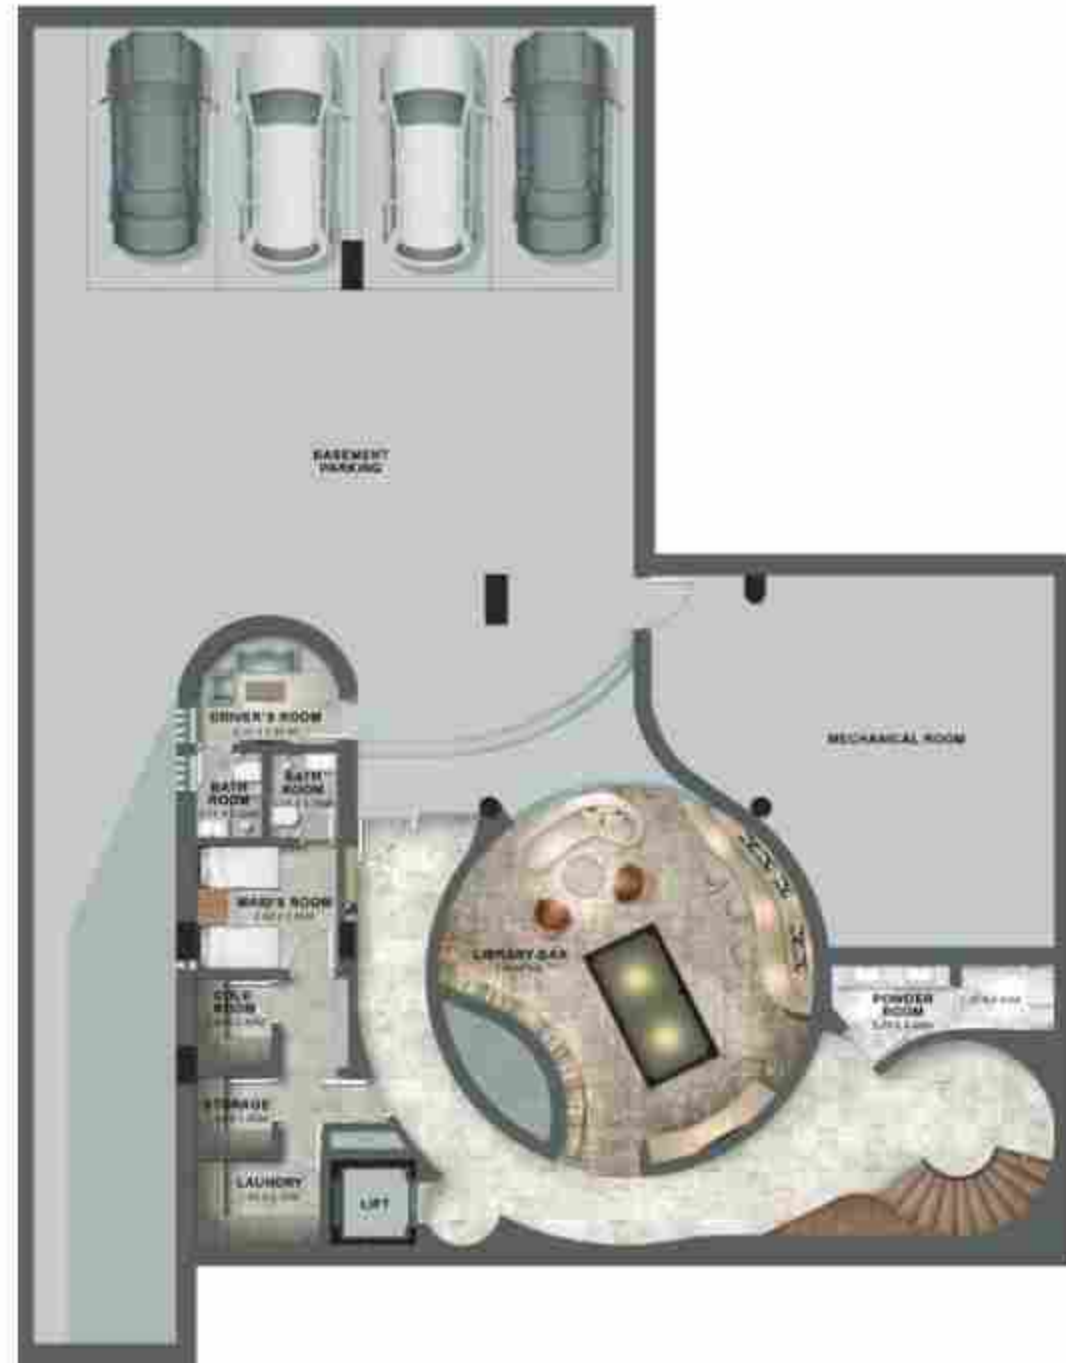

Basement - Library

455 sqm / 4,902 sqft

Ground Floor - Guest Suite

298 sqm / 3,207 sqft

First Floor - Junior Suite

321 sqm / 3,456 sqft

Second Floor - Gym

45 sqm / 485 sqft

Disclaimer: The plans, drawings, images, dimensions, area and all information provided herein are indicative, provided for illustrative purposes only.

LUNA

Customisations
Basement

Library

455 sqm / 4,902 sqft