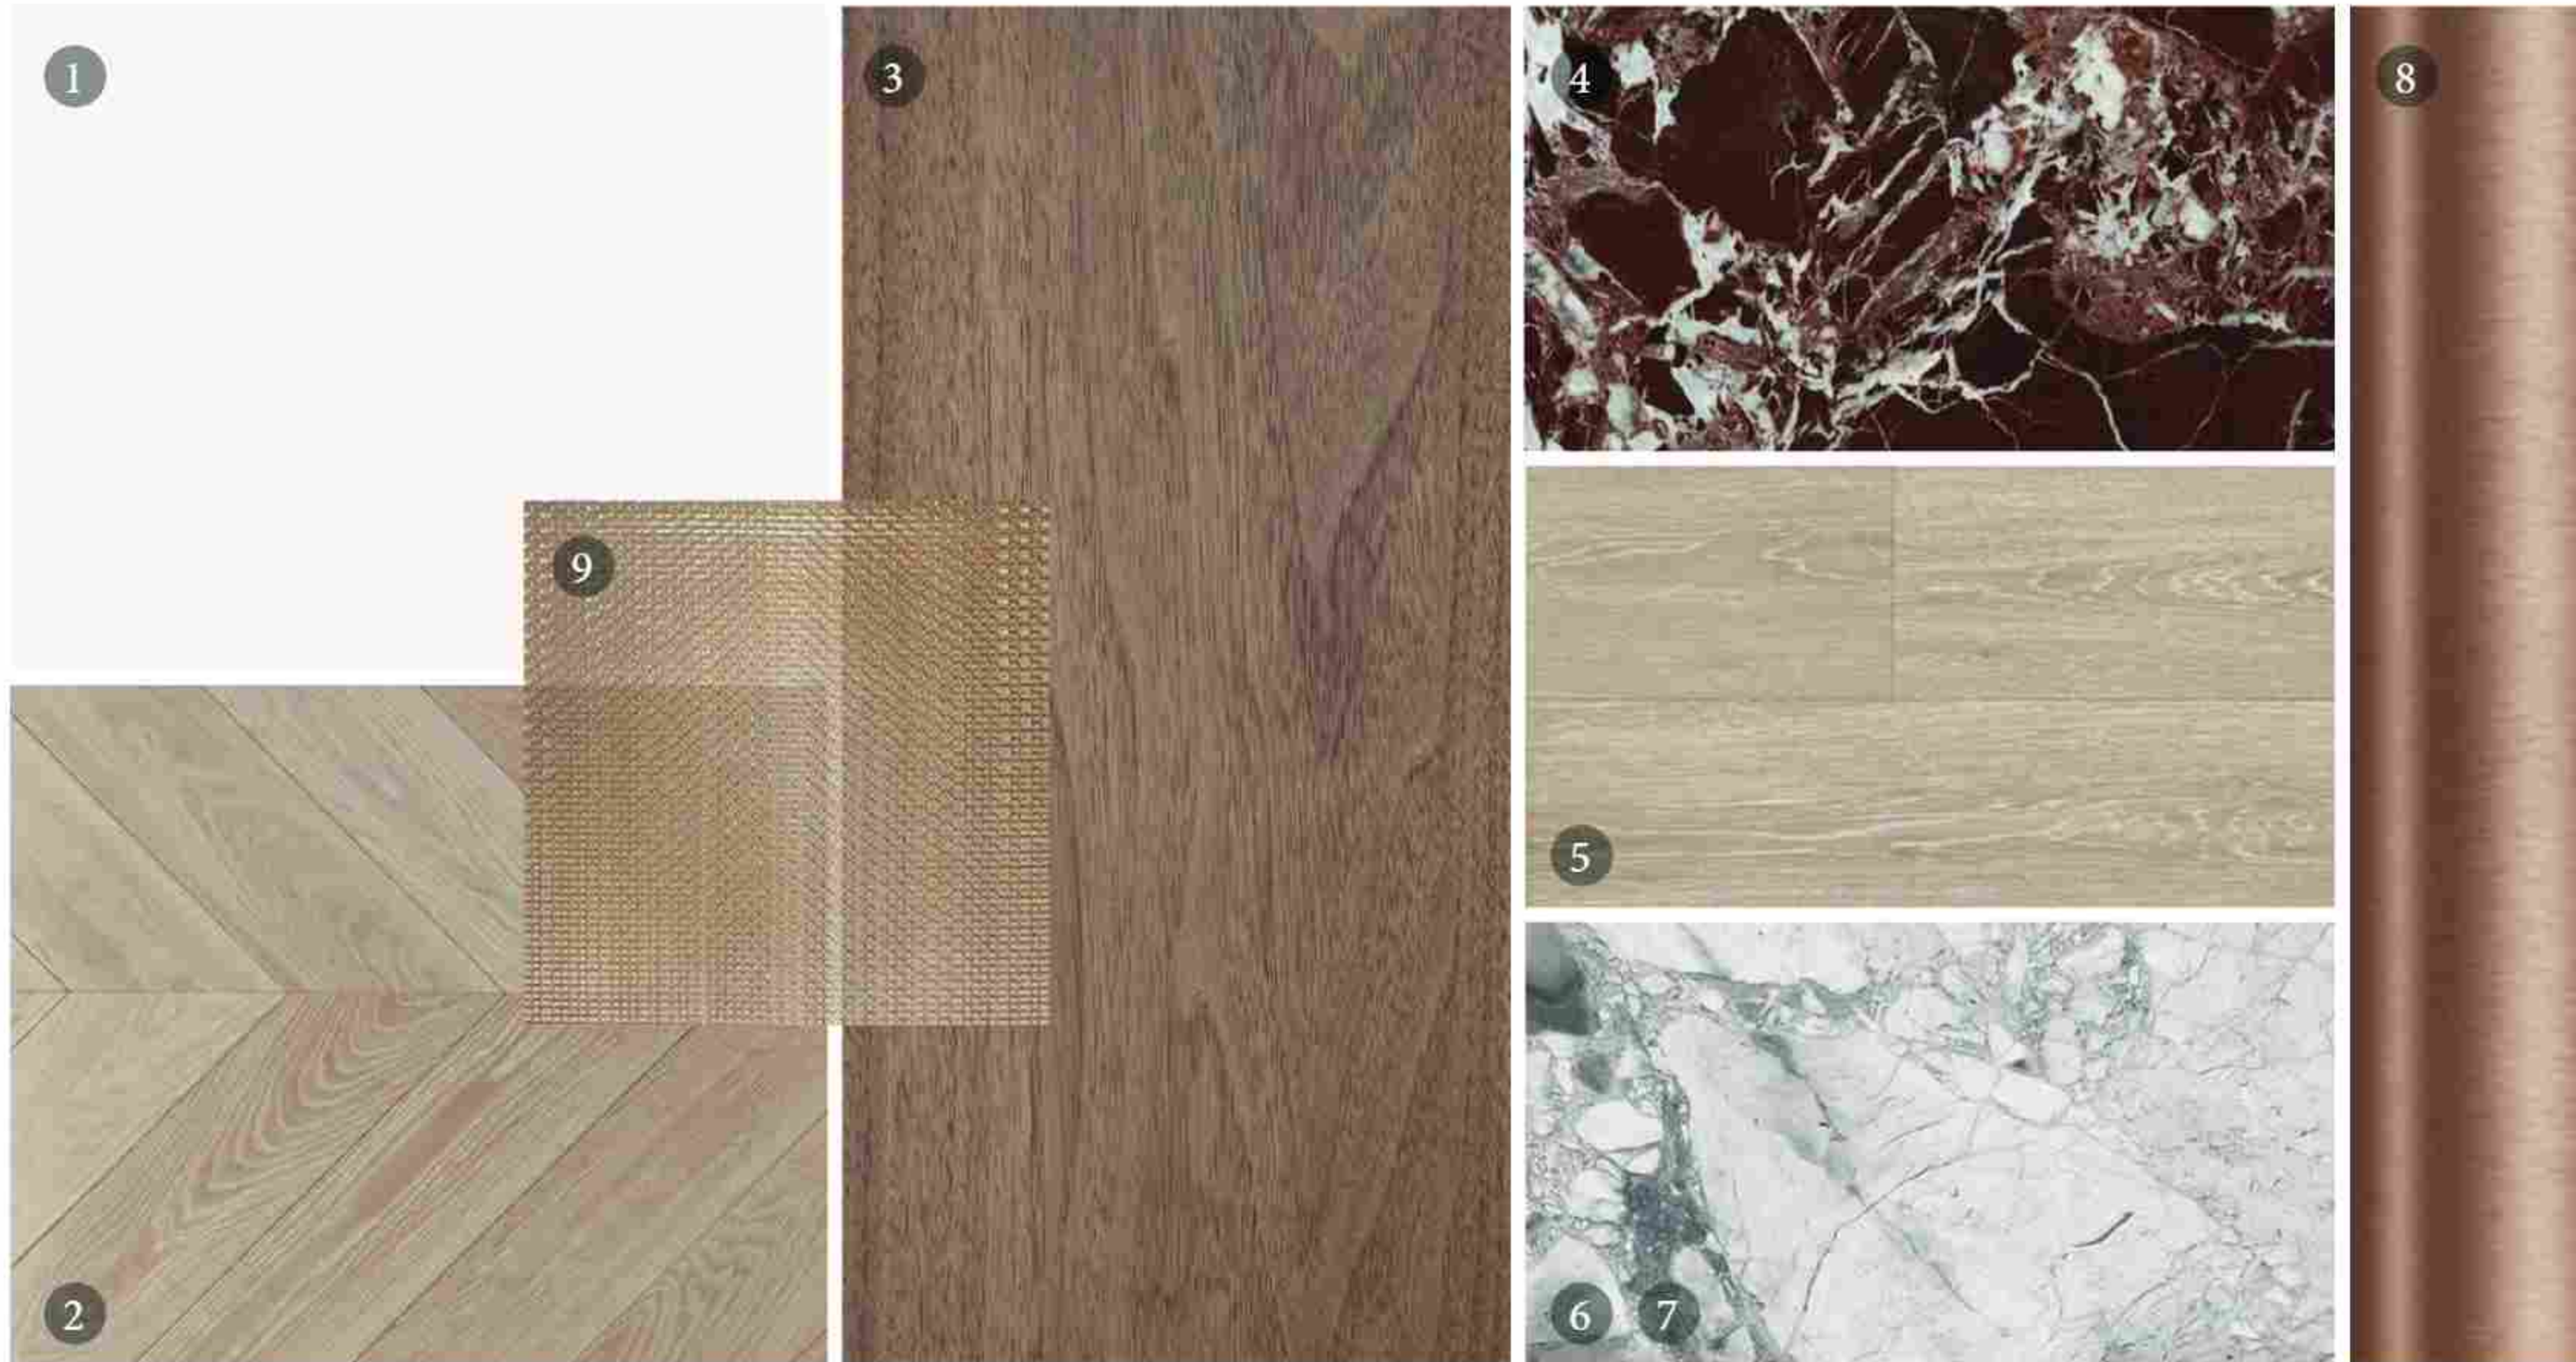

LUNA | ATLAS

INTERIOR OPTIONS

01. General Paint
02. General Flooring
03. Kitchen Veneer
04. Show Kitchen Stone
05. Bedroom Parquet Flooring
06. Master Bathroom Marble
07. Master Bathroom Vanity
08. Accent Metal
09. Accent Glass