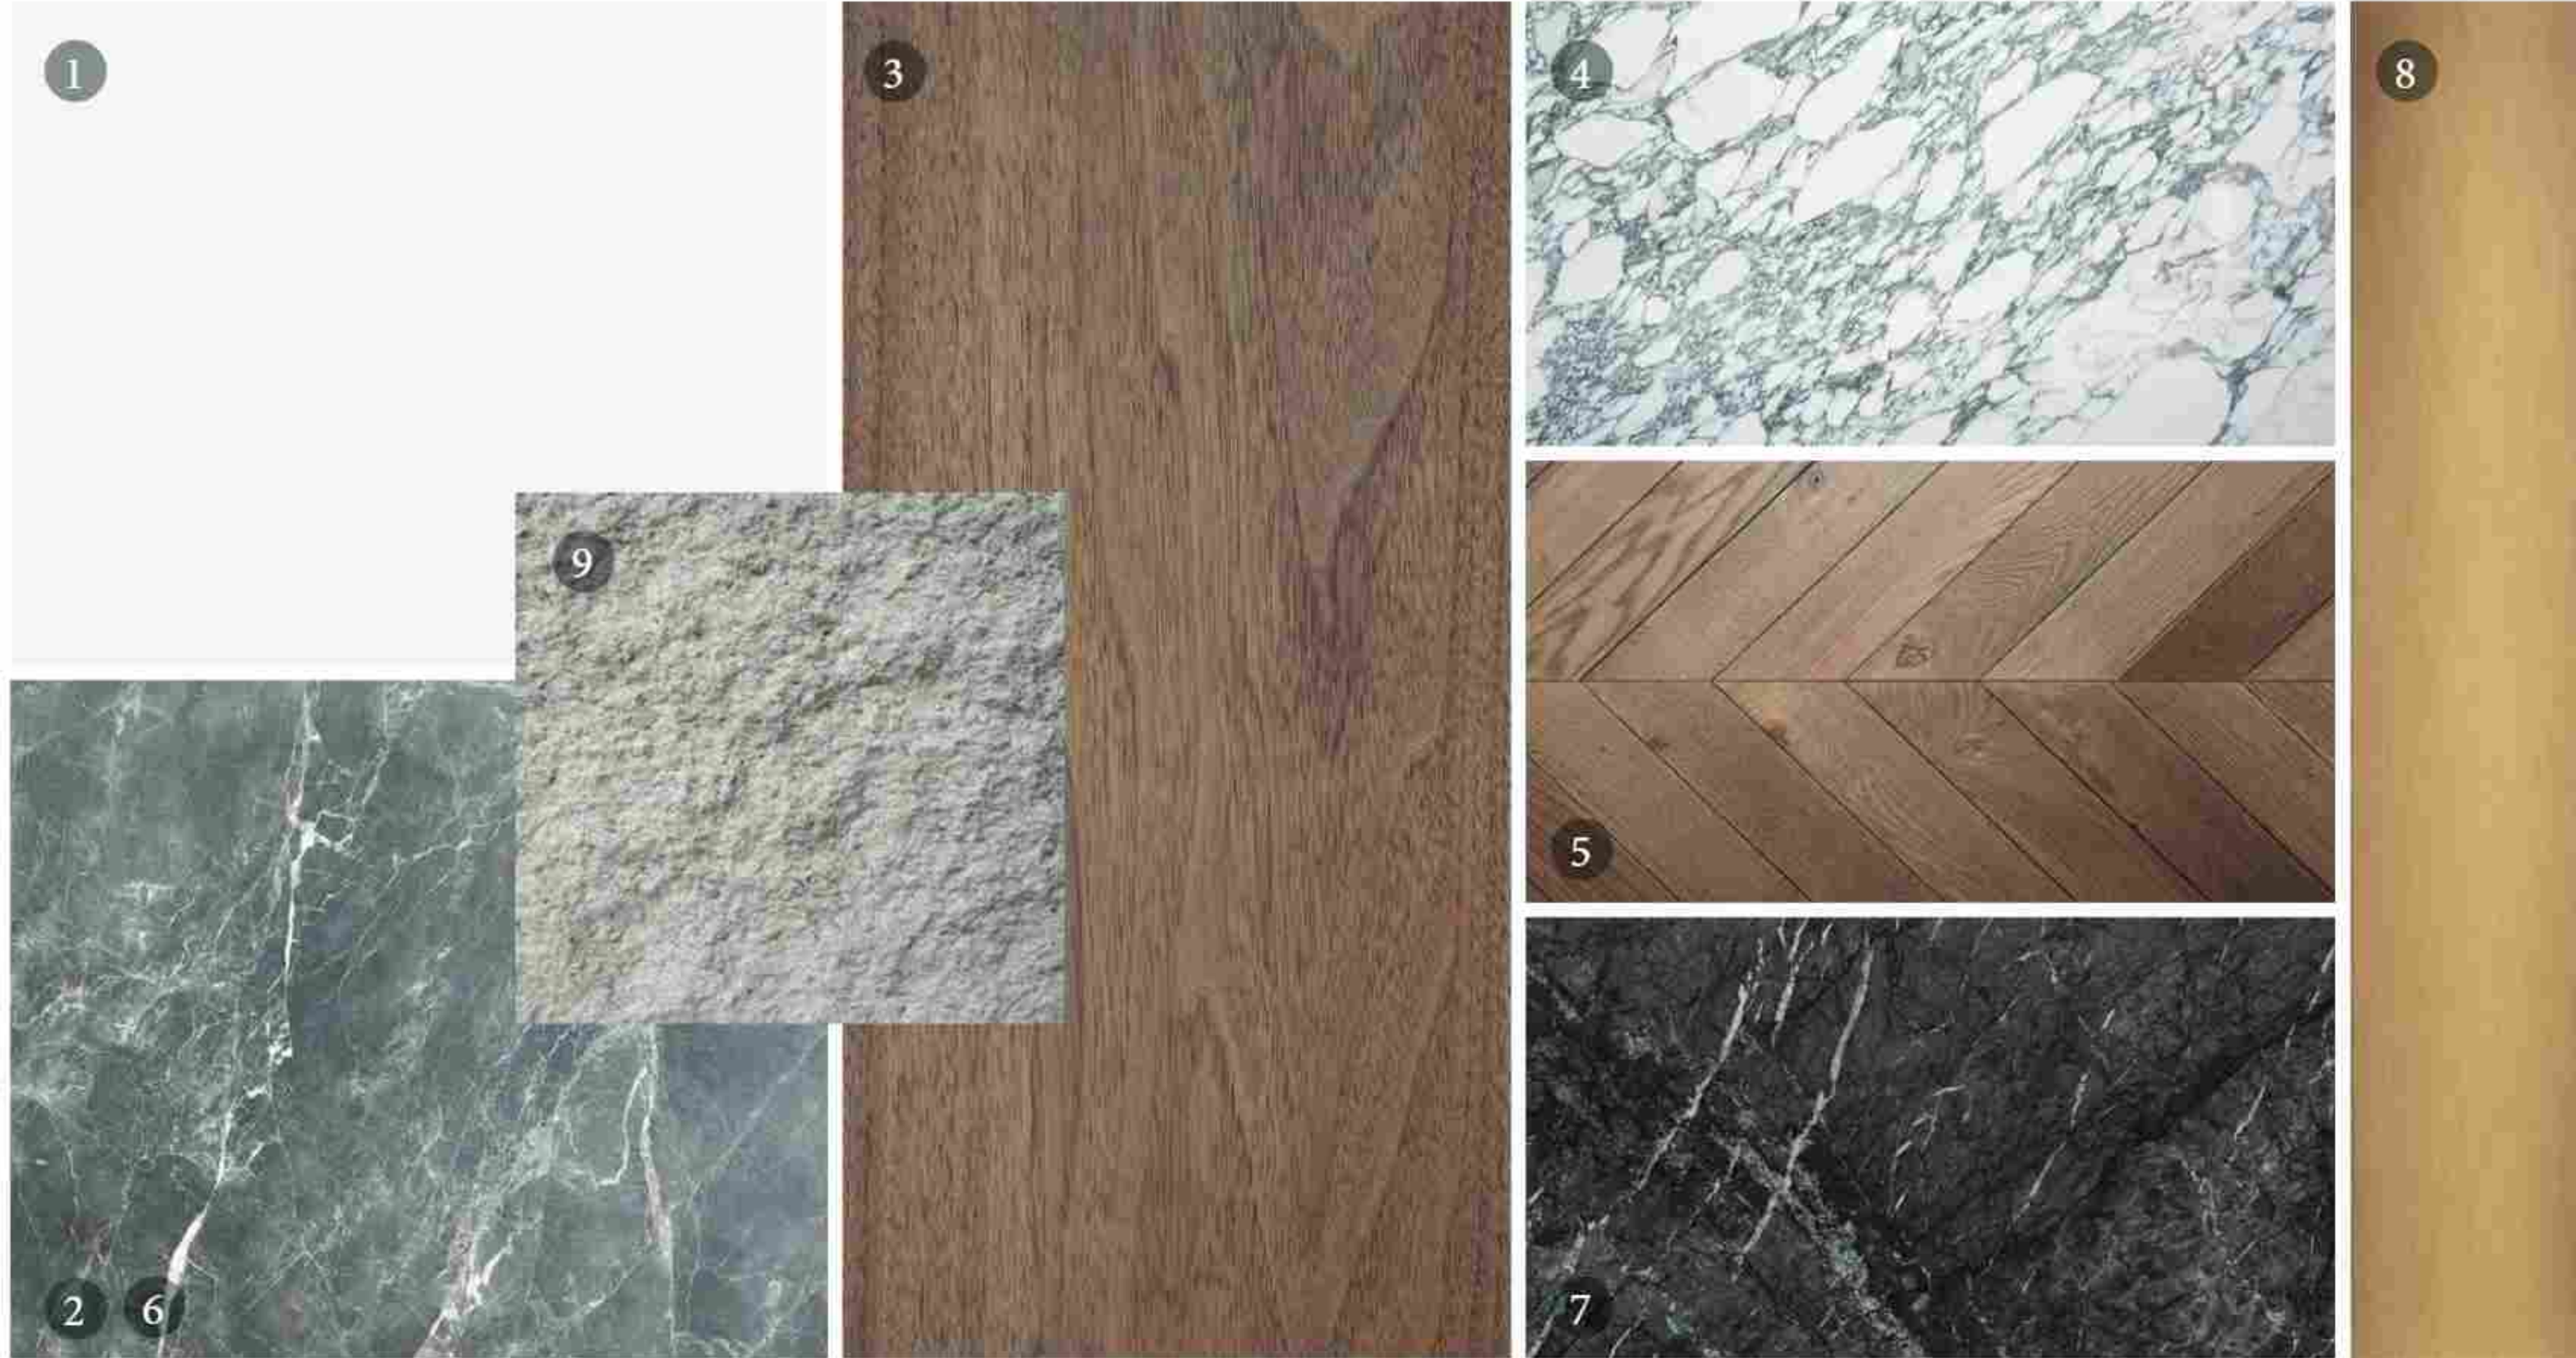

ARA REAR VIEW

EARTH

ARA REAR VIEW

ARA | ARTIST'S HOUSE

INTERIOR OPTIONS

- 01. General Paint
- 02. General Flooring
- 03. Kitchen Veneer
- 04. Show Kitchen Stone
- 05. Bedroom Parquet Flooring
- 06. Master Bathroom Marble
- 07. Master Bathroom Vanity
- 08. Accent Metal
- 09. Accent Stone