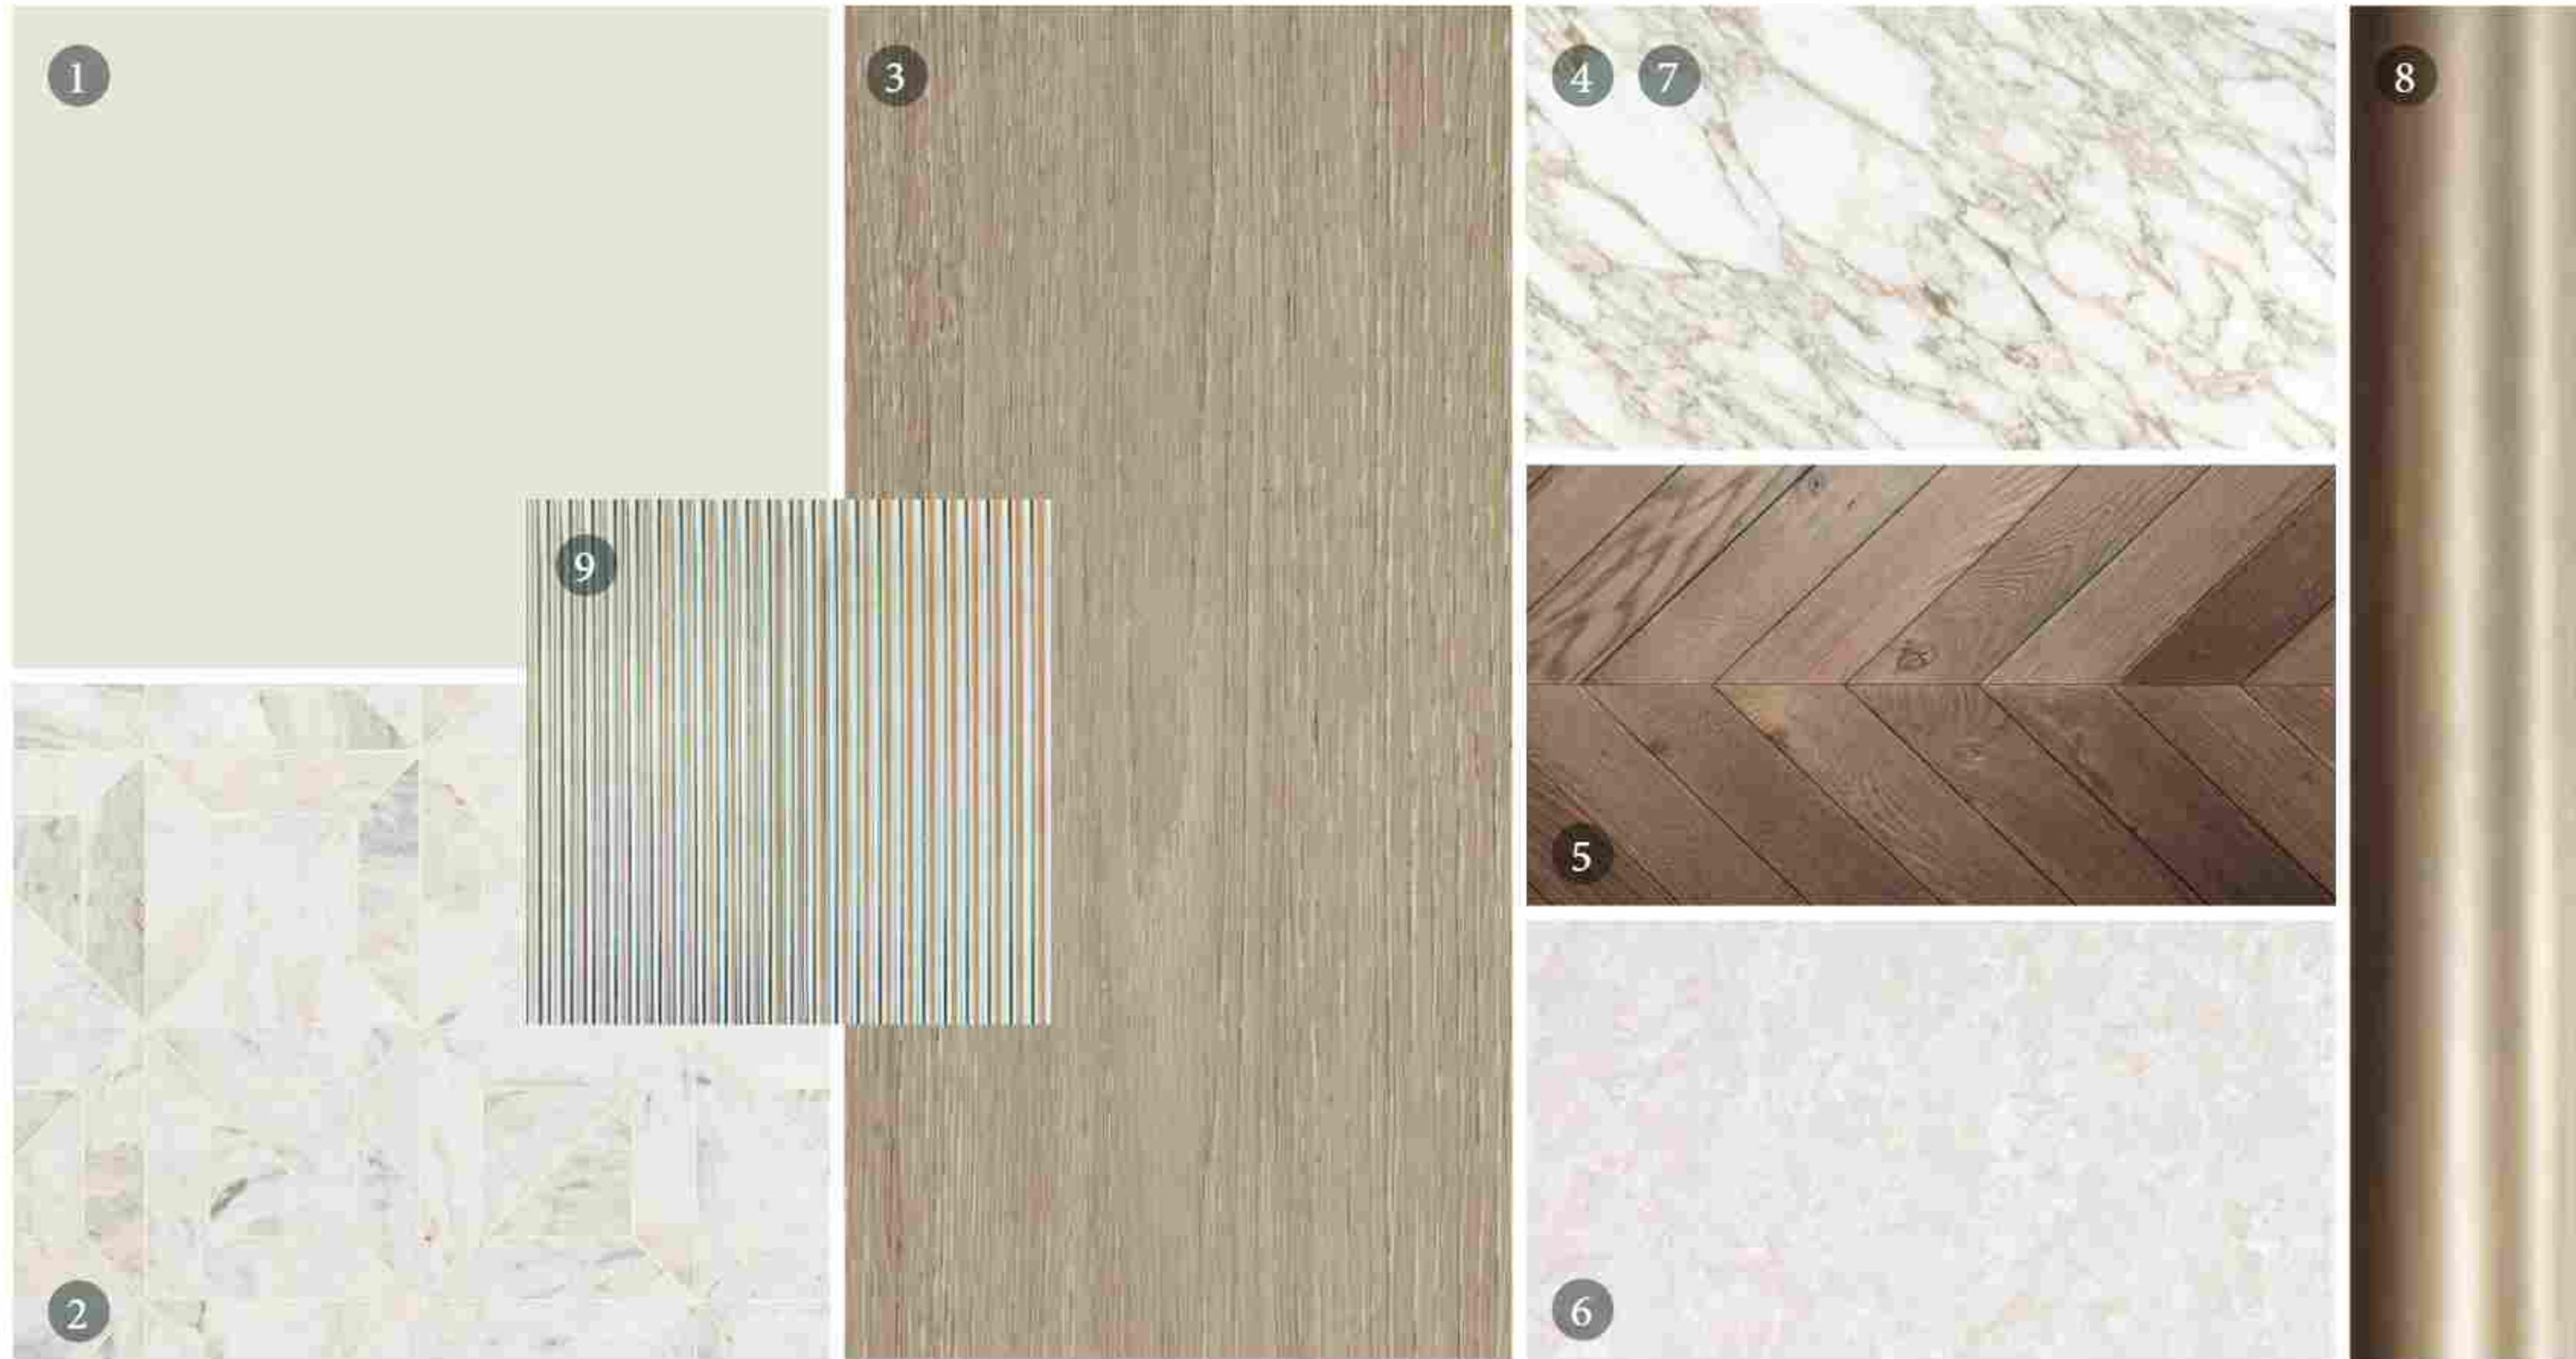

LUNA REAR VIEW

تلال الغاف
Tilal Al Ghaf

SERENITY
MANSIONS

LUNA REAR VIEW

تلال الغاف
Tilal Al Ghaf

SERENITY
MANSIONS

LUNA | GAIA

INTERIOR OPTIONS