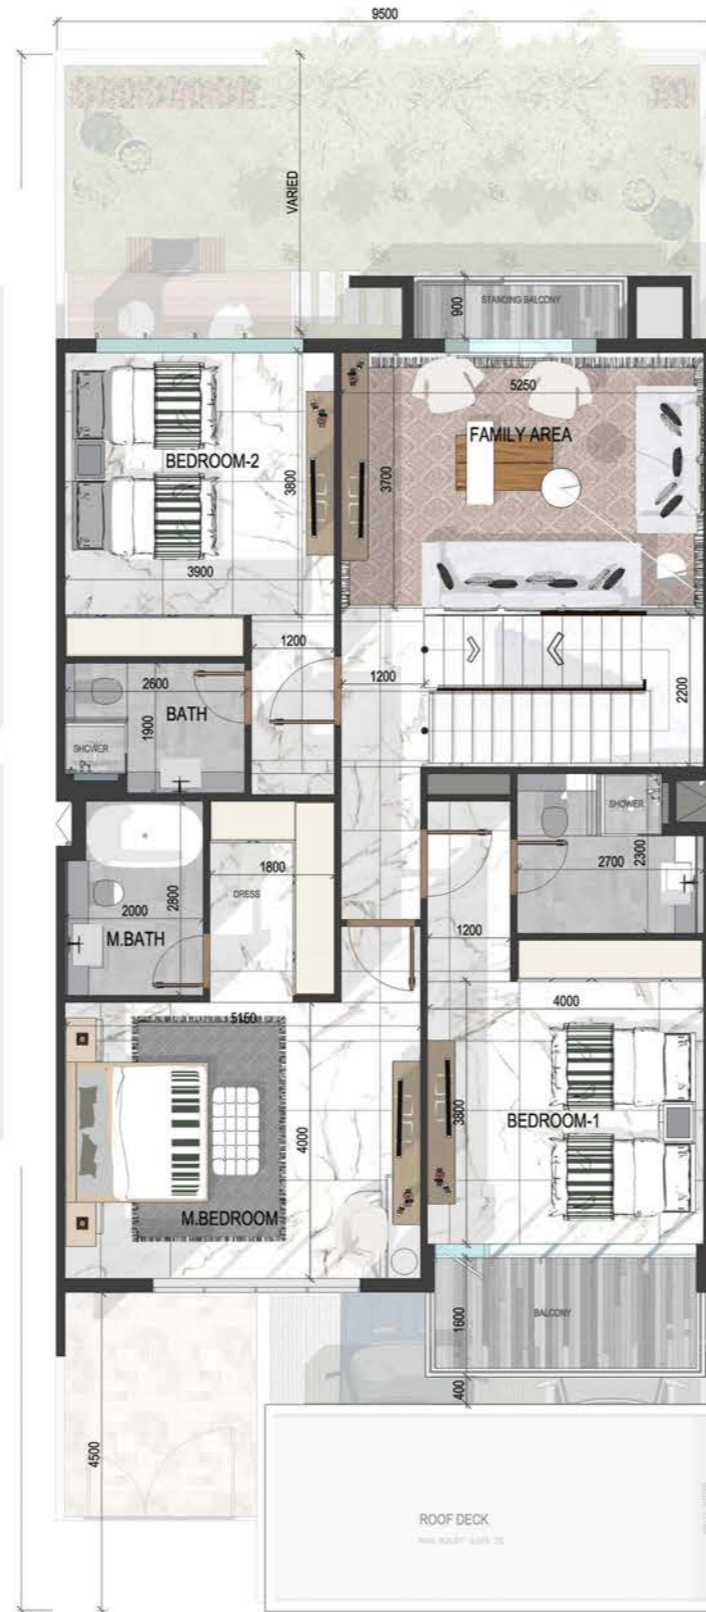

Sevilla's unique aesthetic exudes the purest form of luxury. The spacious homes offer 3,700 sq.ft. of living space guaranteed to satisfy every facet of modern living.

A RENAISSANCE OF CONTEMPORARY LIVING

FLOOR PLAN - TYPE A

UNIT TYPE - A

Ground Floor Plan

First Floor Plan

Second Floor Plan

FLOOR PLAN - TYPE B

UNIT TYPE - B

Ground Floor Plan

First Floor Plan

Second Floor Plan

INTERIORS

INTERIORS

INTERIORS

INTERIORS