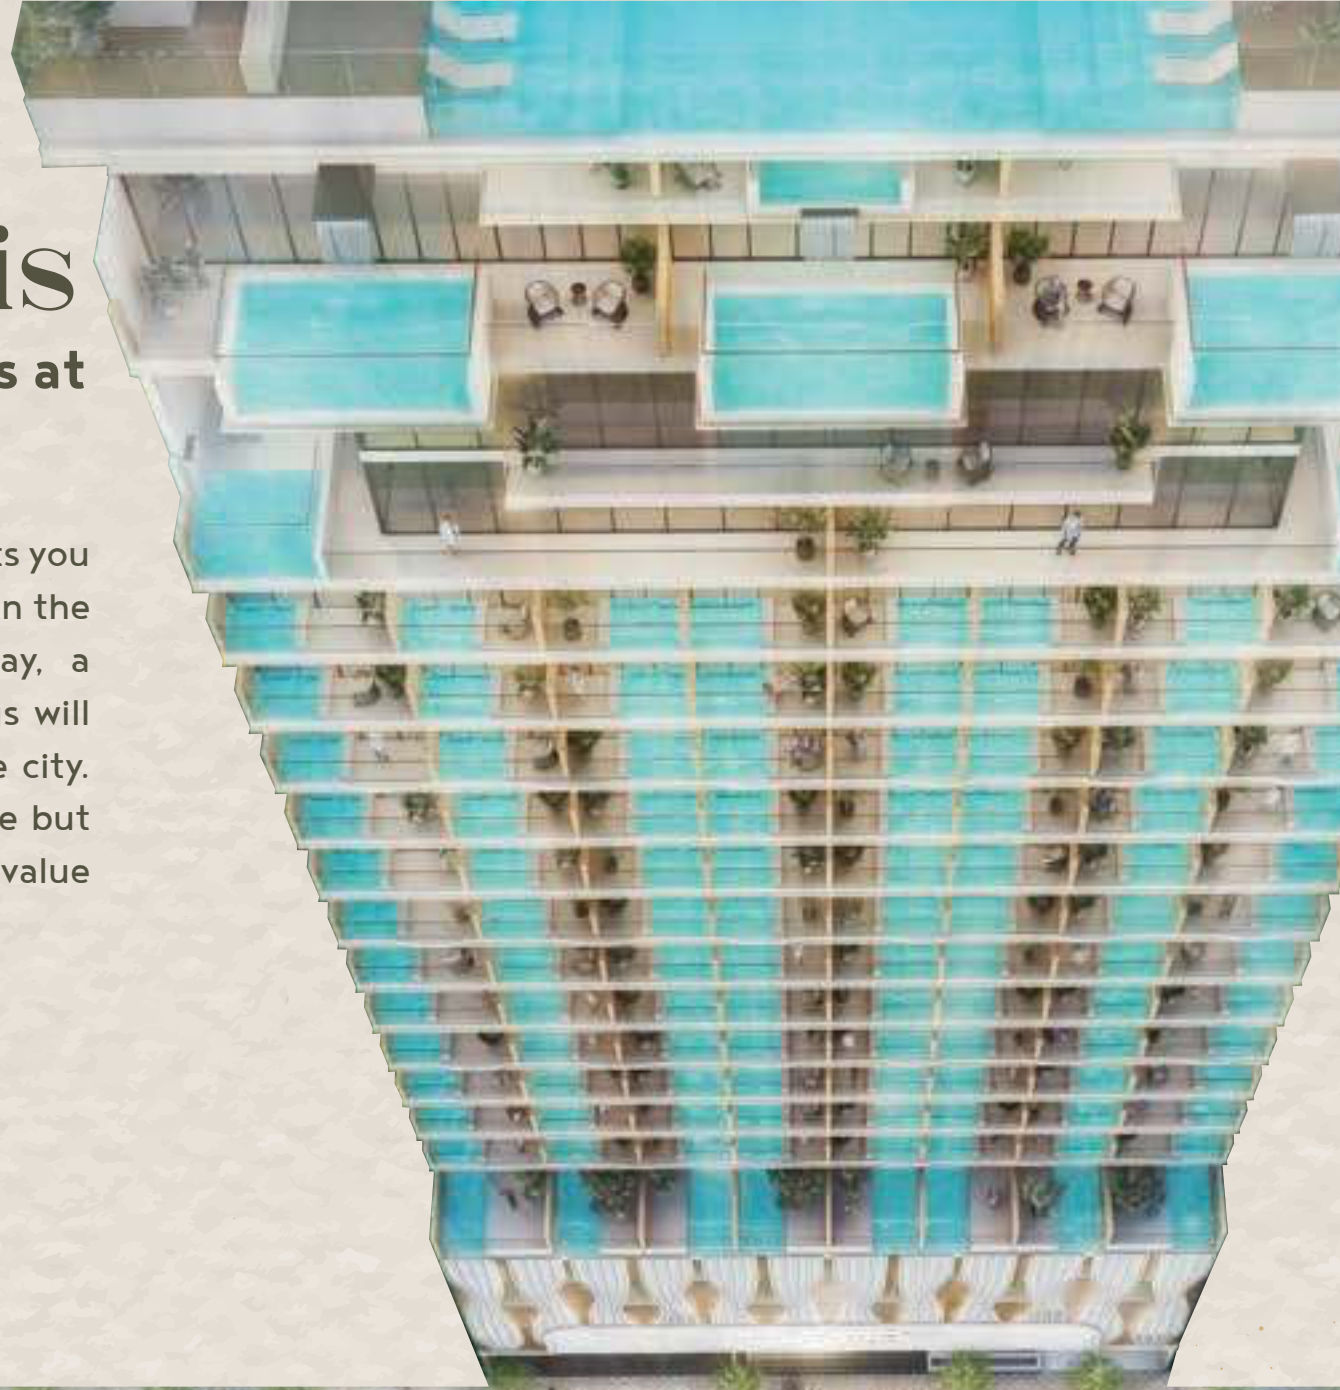

Waterfall

Your Private Waterfall at Sky Living

Unwind to Dubai's only in-apartment waterfall. Cascading water creates a mesmerizing focal point and the ultimate oasis in your expansive duplex.

A decorative graphic of several green leaves on a stem, positioned in the top-left corner of the page.

Balcony Oasis

Private Balcony Oasis Awaits at Sky Livings

Dubai's future is bright, and Sky Livings puts you right at the heart of it. With construction on the Dubai Metro Blue Line already underway, a convenient station right beside Sky Livings will soon connect you seamlessly to the entire city. This not only enhances your daily commute but also promises to significantly increase the value of your investment.