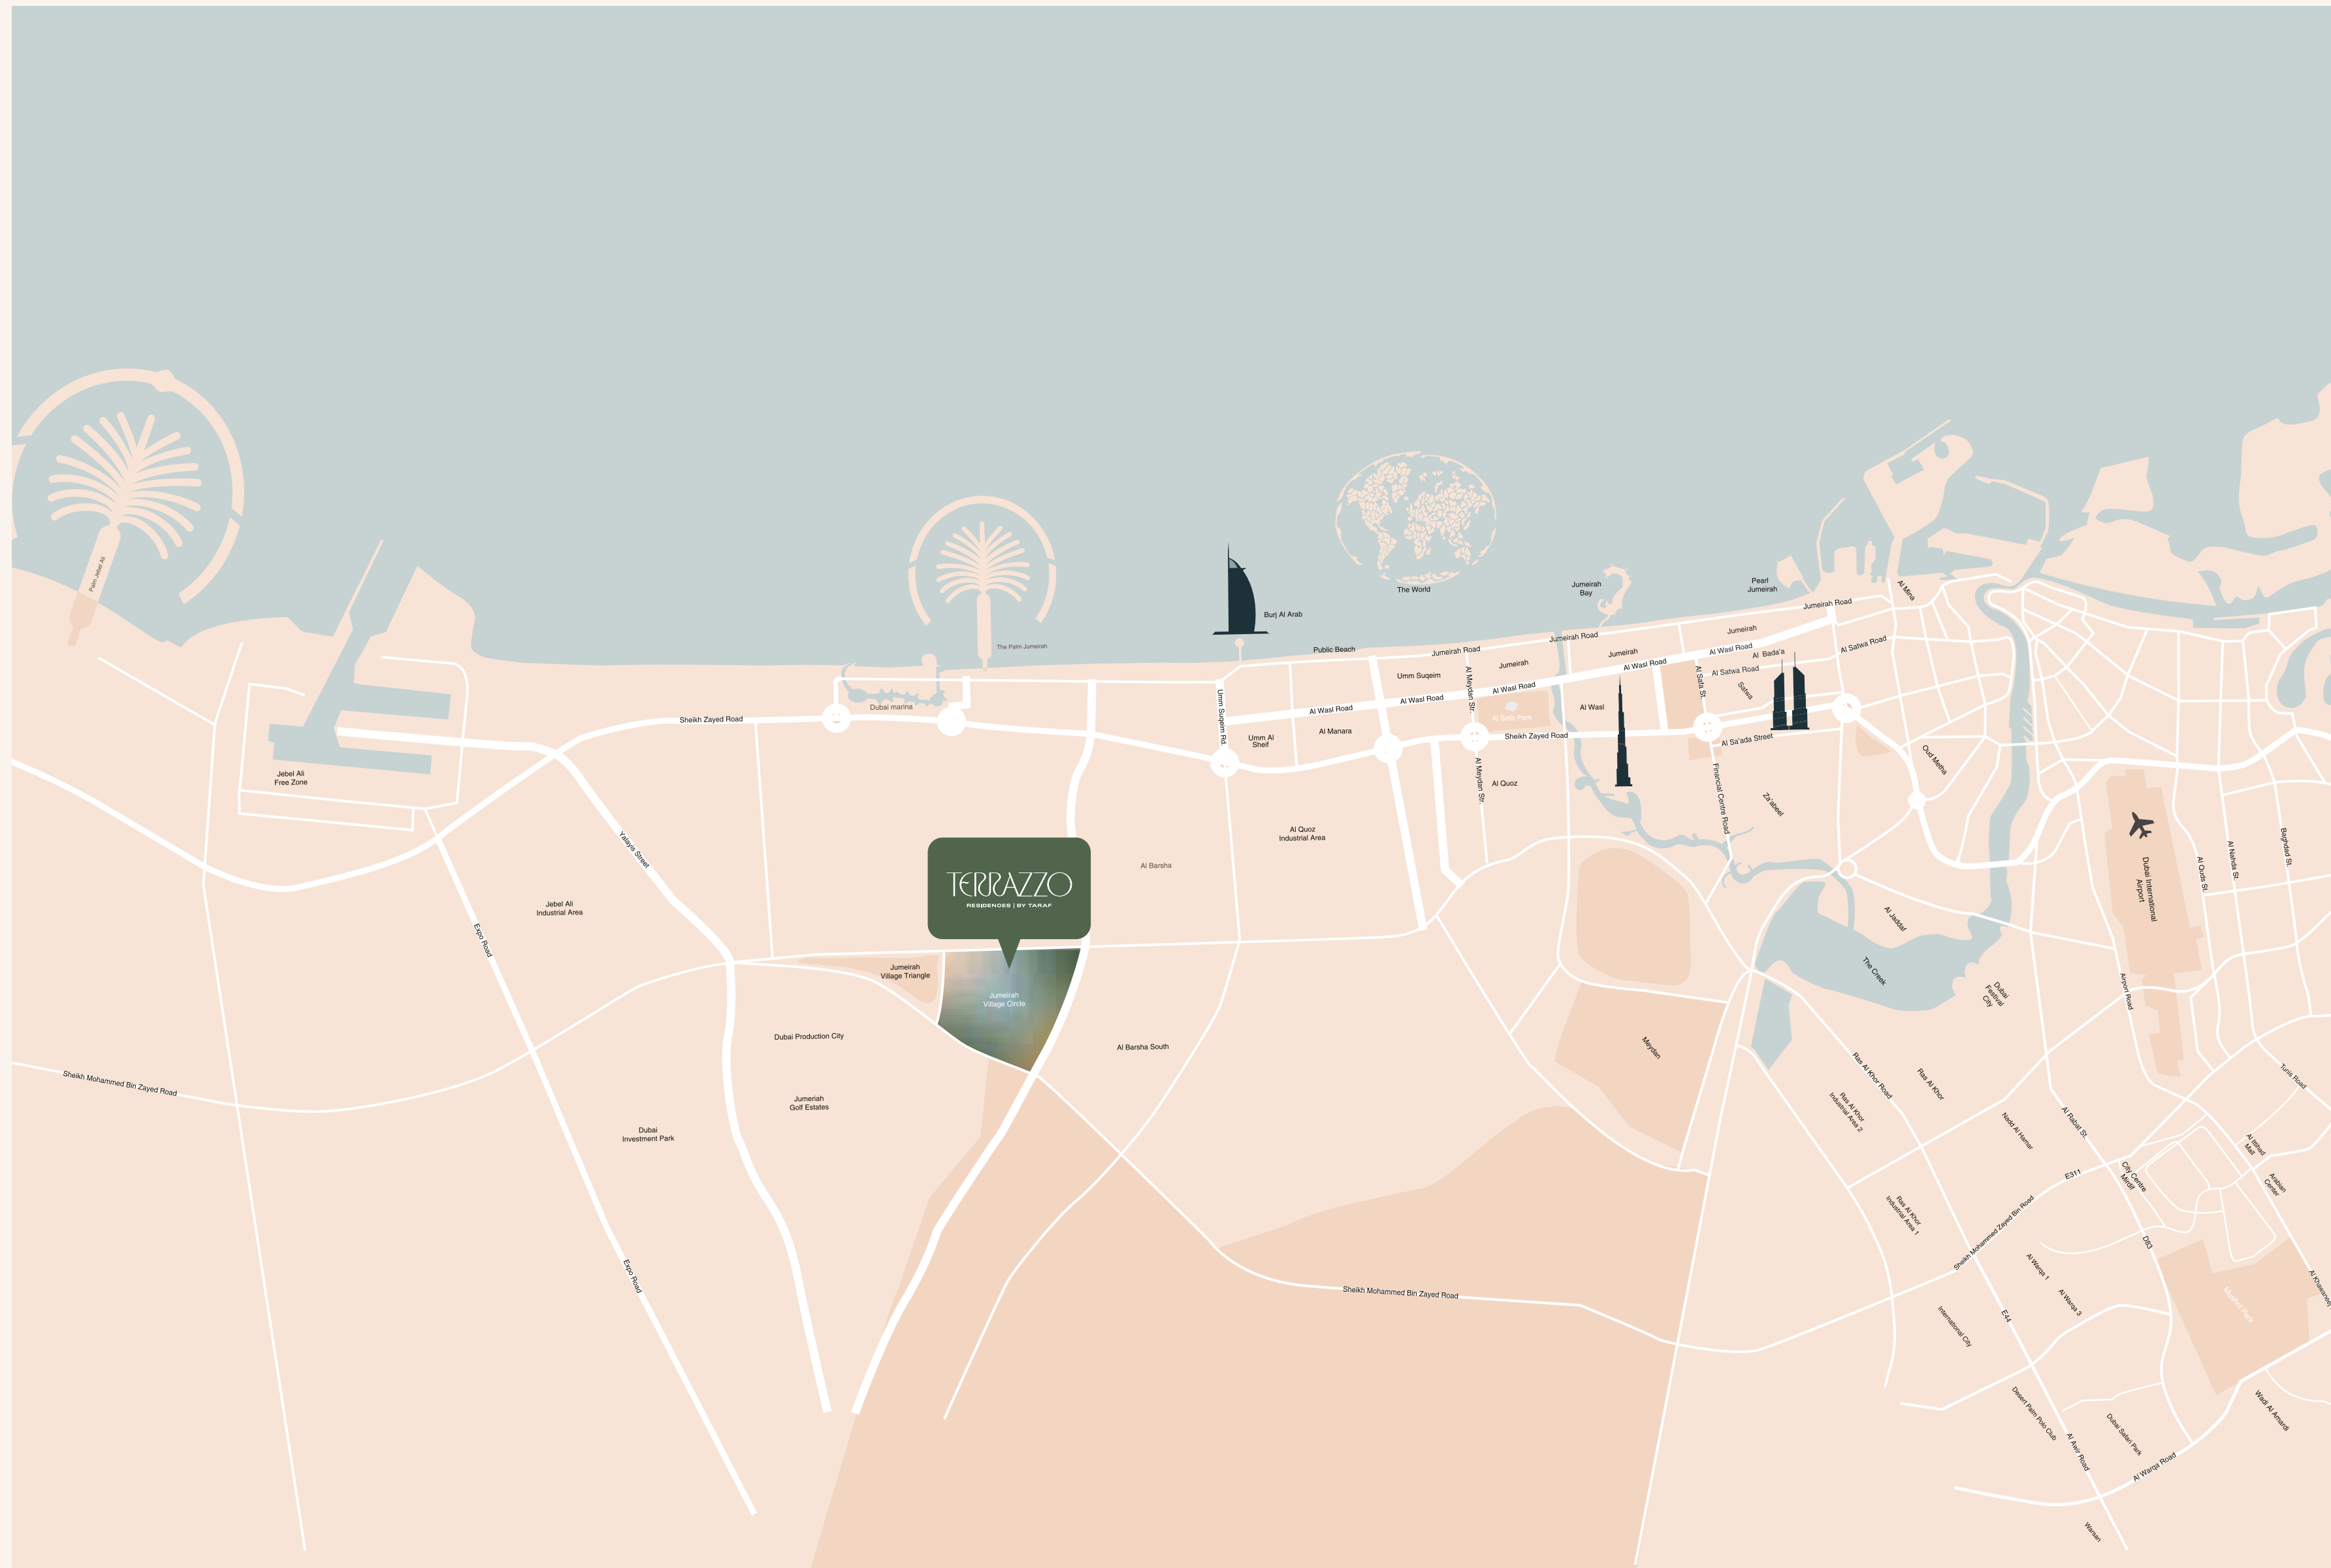

# The Location

The background is a solid dark green color. It features faint, dotted patterns of leaves and stems. One pattern is in the upper left quadrant, and another is in the lower right quadrant. The patterns are composed of small white dots forming the outlines of leaves and stems.

## About JVC

Jumeirah Village Circle is home to a wealth of man-made parks for its residents to enjoy. With more than 40 well-kept green areas, JVC has become the place to be for those looking to get back to nature. Its location is well connected to major roads such as Al Khail Road and Hessa Street, so travelling around Dubai for business or pleasure is accessible. It has an abundance of retail stores at Circle Mall and an exhaustive list of restaurants, bars, and cafe options. JVC has become an increasingly popular area to live in Dubai.

# Stay Connected

Terrazzo's prime location offers easy access to Al Khail Road and Hessa Street, putting the whole city within your reach.

- Connected to three main highways such as Al Khail, Hessa, and MBZ road
- 5 min away from THE CIRCLE MALL and JVC park
- 15 min drive from Dubai's top beaches: JBR, Dubai Marina, Palm Jumeirah.
- Right across from JVC biggest community park offering 360 views of lush greenery and absolute serenity.
- Facilities: THE CIRCLE MALL, JSS International School, Ladybird Nursery JVC, Right Health.