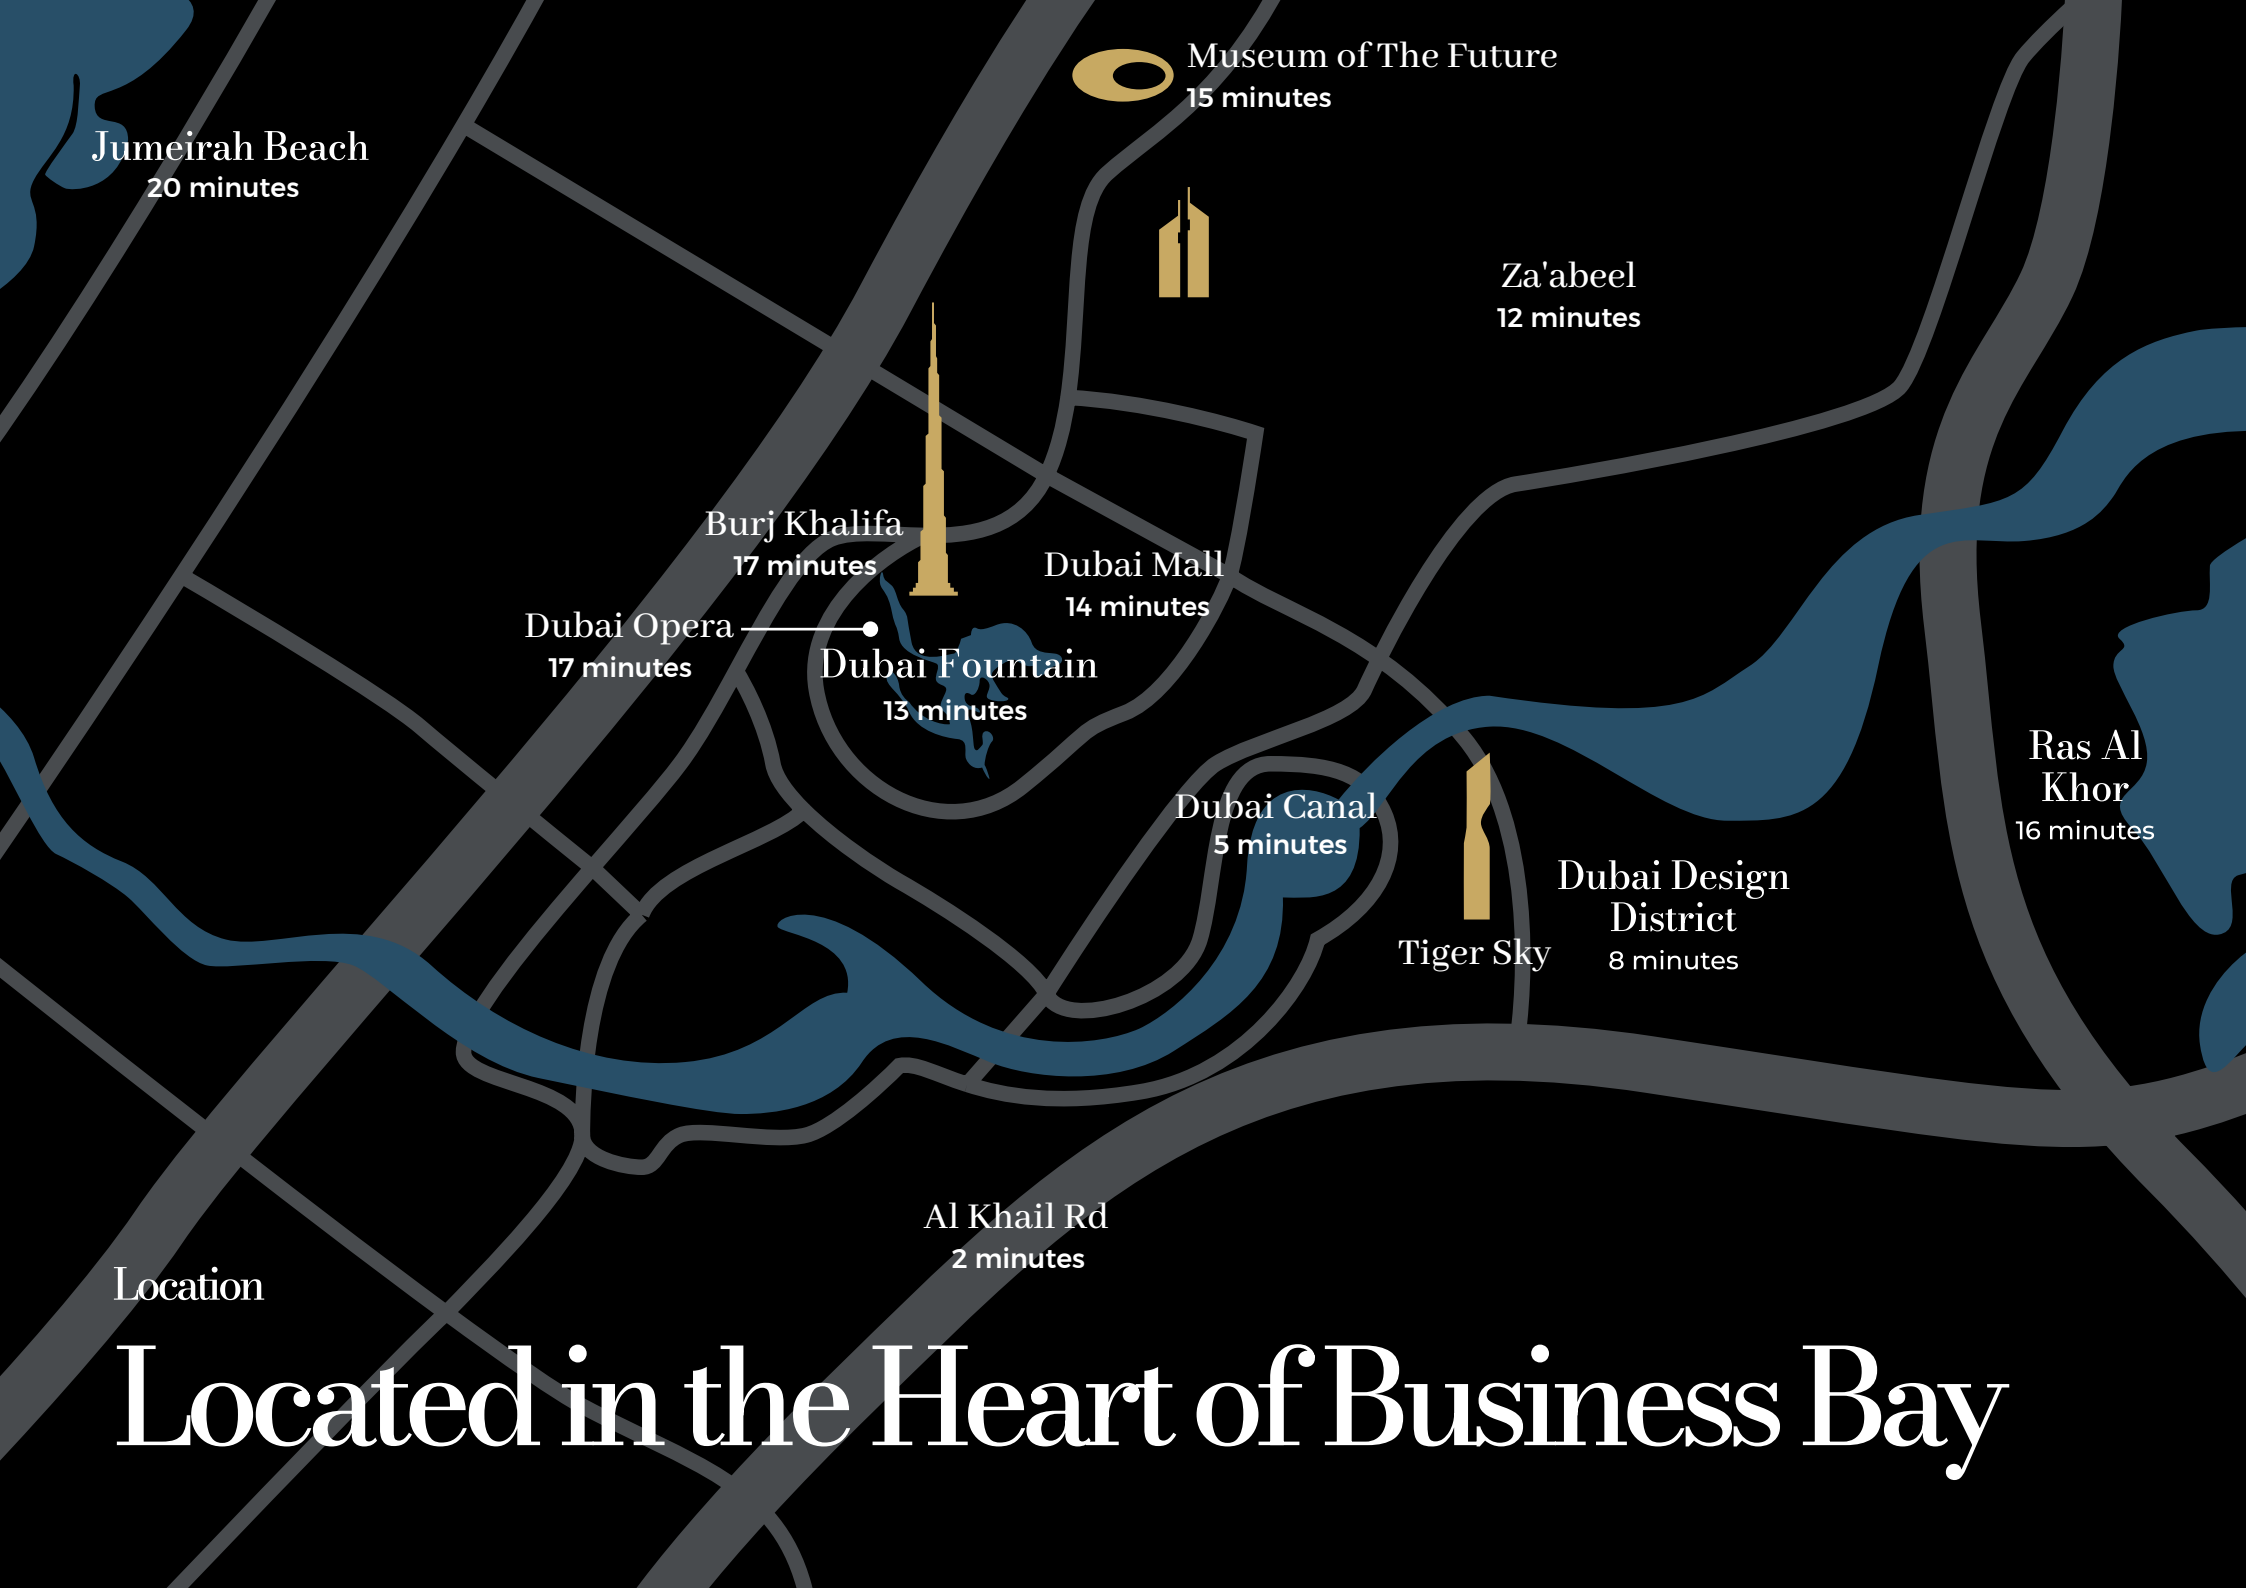

# Business Bay, Dubai

---

Perched gracefully in the heart of Business Bay, the Tiger Sky Tower epitomizes elevated living in Dubai. With its iconic design and breathtaking views, residents are treated to a world of luxury and sophistication. The tower offers an unparalleled residential experience amidst the bustling cityscape, boasting a range of amenities, from serene rooftop gardens to state-of-the-art fitness facilities.

Jumeirah Beach  
20 minutes

Museum of The Future  
15 minutes

Za'abeel  
12 minutes

Burj Khalifa  
17 minutes

Dubai Mall  
14 minutes

Dubai Opera  
17 minutes

Dubai Fountain  
13 minutes

Dubai Canal  
5 minutes

# Located in the Heart of Business Bay

Location