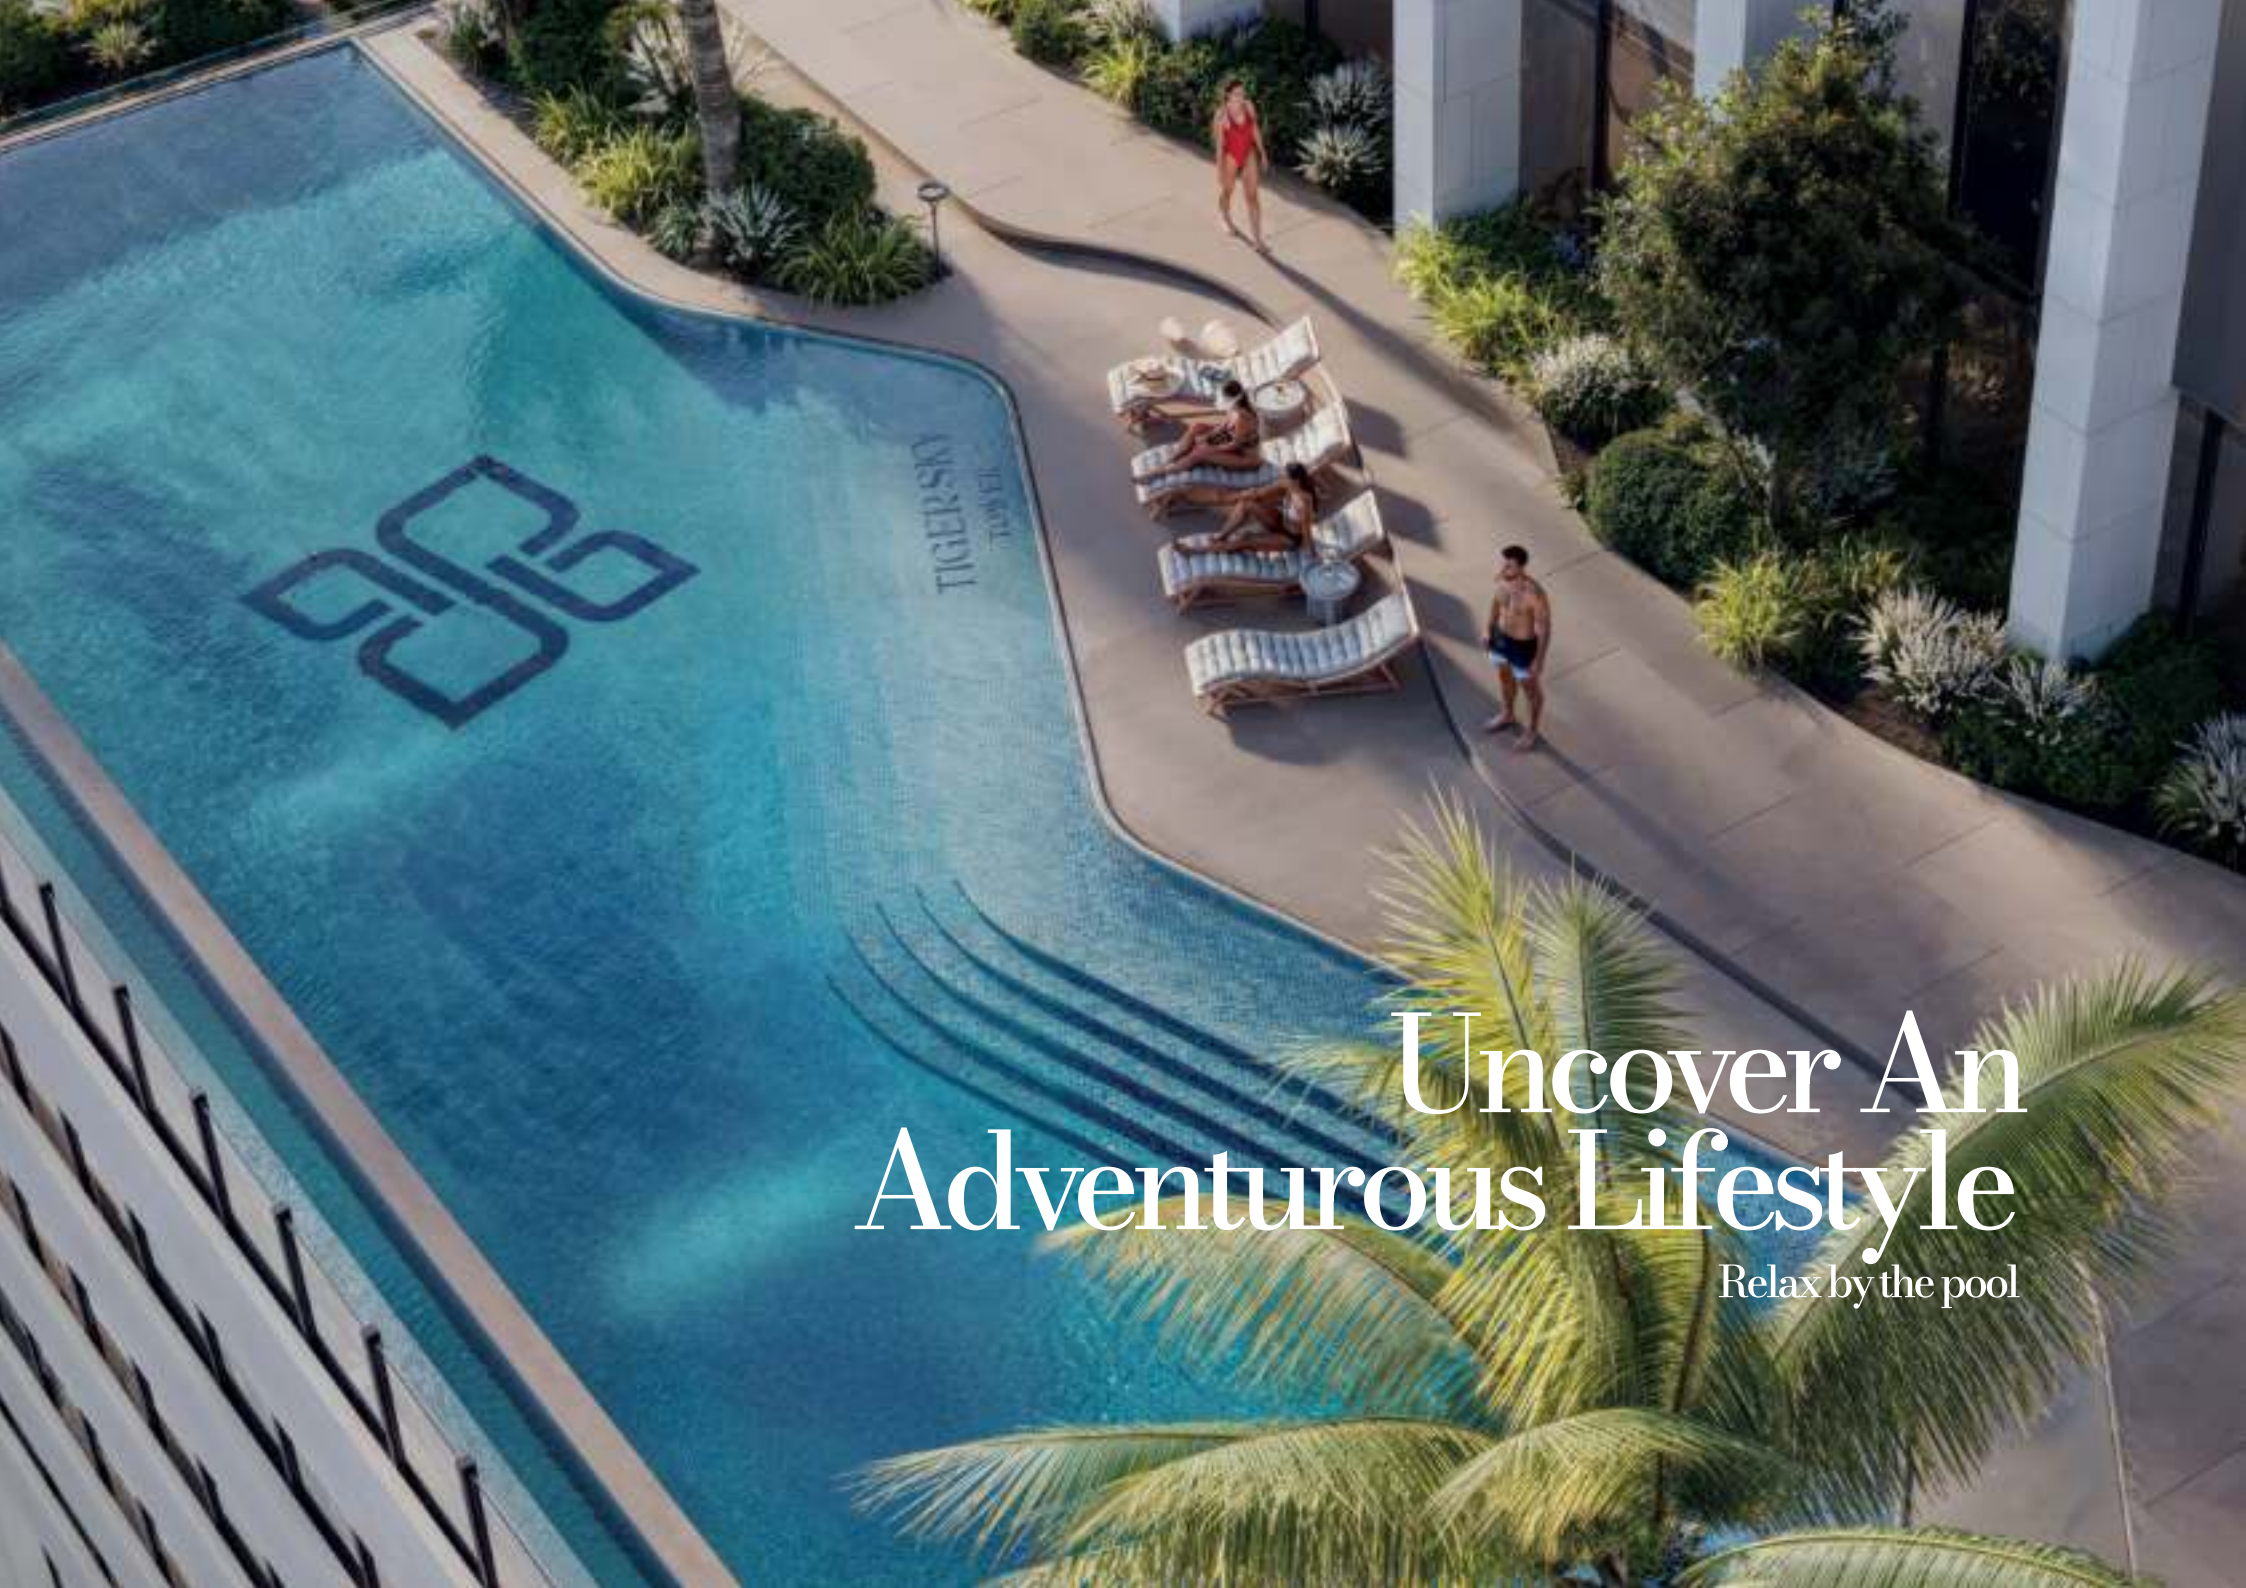

# Sky Restaurant

View from 439m

Uncover An  
Adventurous Lifestyle

# The World's Highest Infinity Pool

At

# 431m

Uncover An  
Adventurous Lifestyle  
Relax by the pool