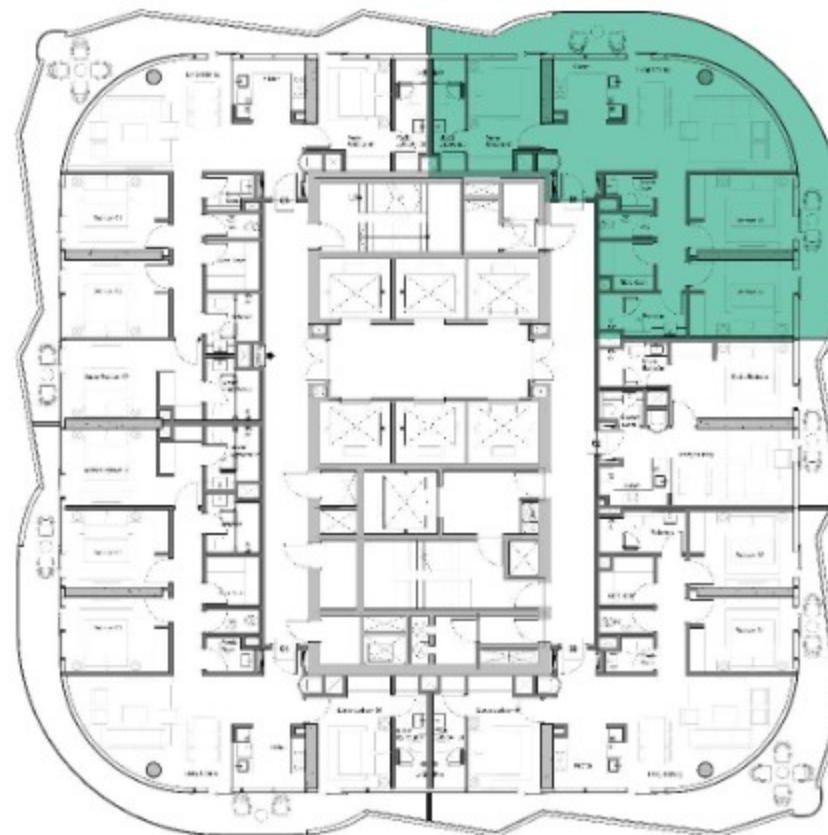

Unit Type – 3 BR

Total : 2 Types

Typology	Total Units	Min	Max
3 BR	20	1,757	1,785