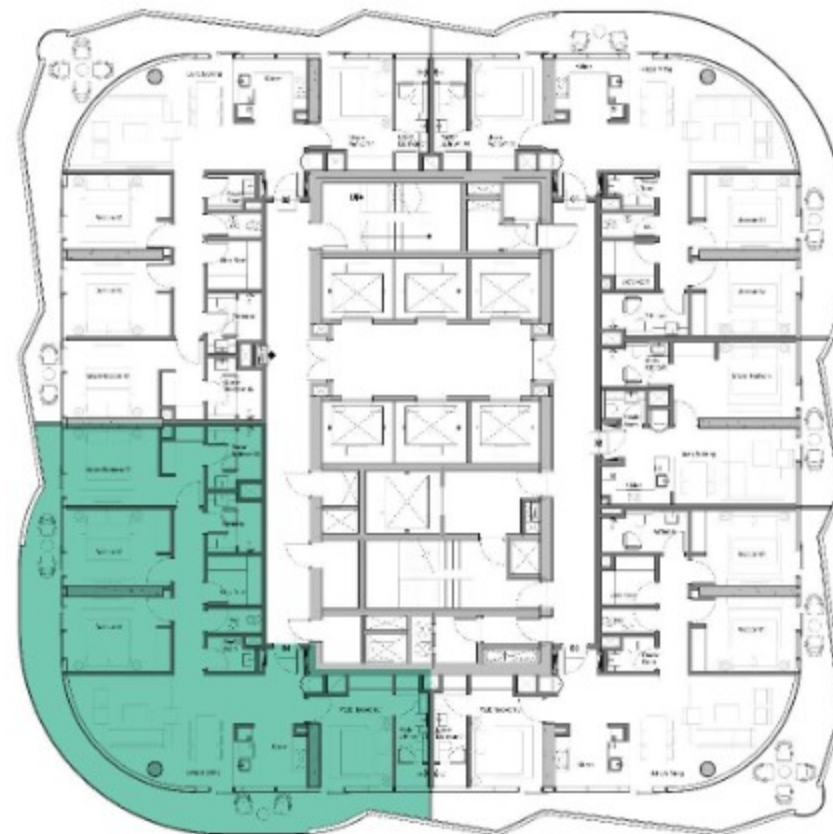

Unit Type – 4 BR
Total : 2 Types

Typology	Total Units	Min	Max
4 BR	20	2,104	2,167