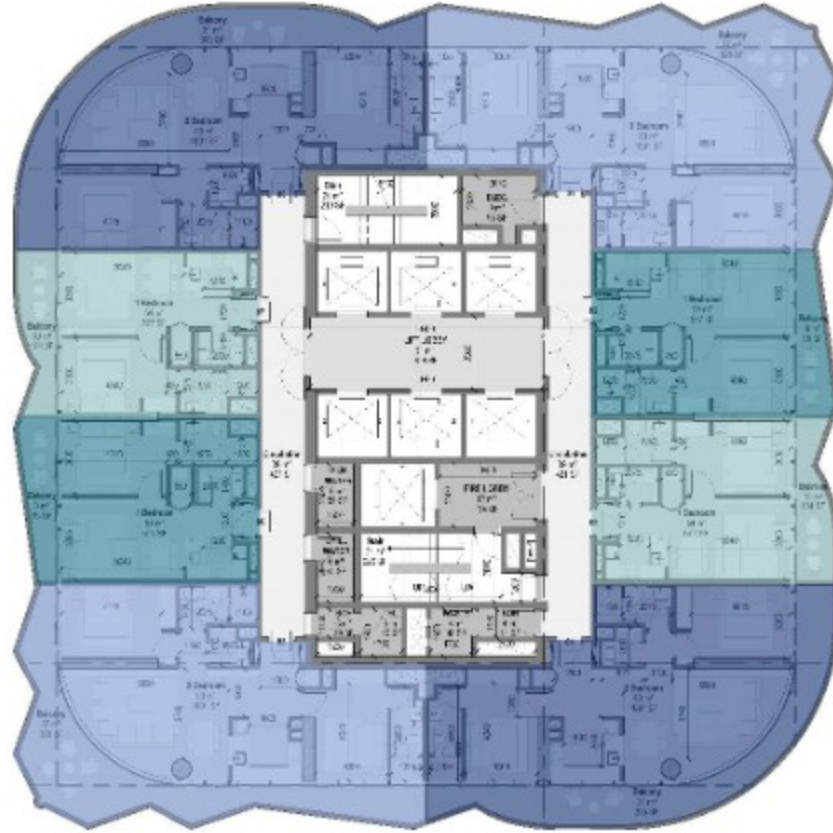

## TYPICAL FLOOR PLAN A

- 1 BEDROOM B-M
- 1 BEDROOM C-M
- 2 BEDROOM A
- 2 BEDROOM A-M

☞ SZR VIEW/SEA VIEW

BURJ KHALIFA VIEW

☞  
SZR

☞  
SZR

☞  
SZR

SZR