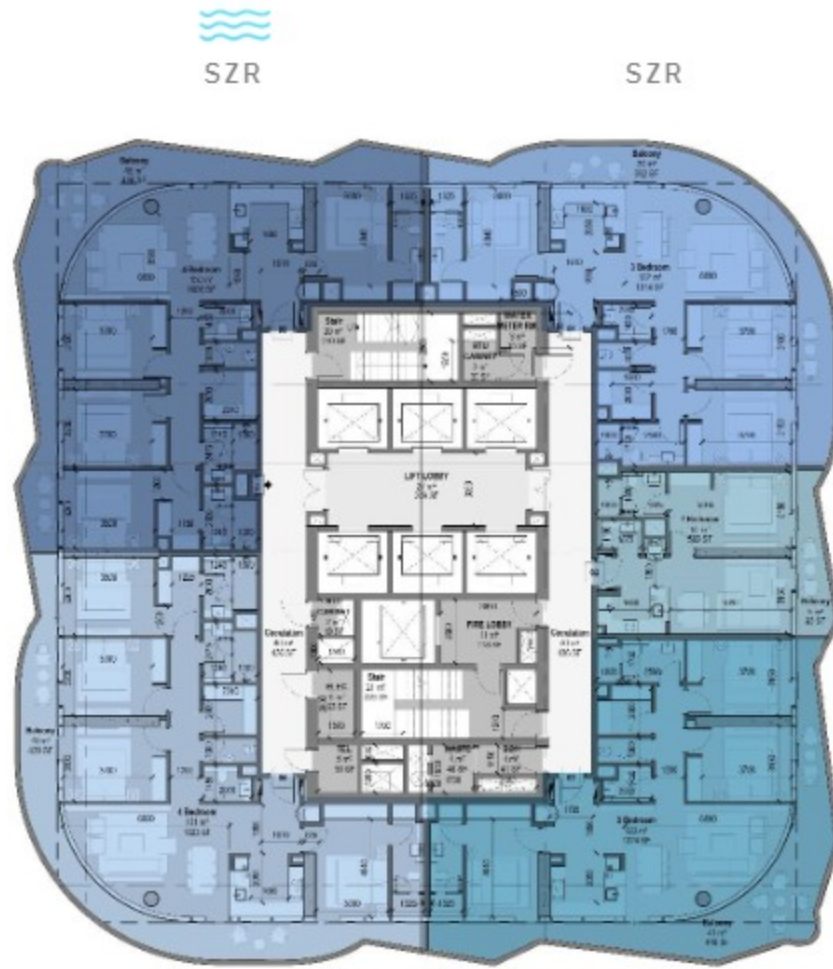

## TYPICAL FLOOR PLAN B

- 1 BEDROOM A
- 1 BEDROOM A-M
- 1 BEDROOM B
- 1 BEDROOM B-M
- 1 BEDROOM C
- 1 BEDROOM C-M
- 2 BEDROOM A
- 2 BEDROOM A-M

SZR

SZR

SZR VIEW/SEA VIEW

BURJ KHALIFA VIEW

## TYPICAL FLOOR PLAN C

- 1 BEDROOM B-M
- 3 BEDROOM A
- 3 BEDROOM A-M
- 4 BEDROOM A
- 4 BEDROOM A-M

SZR

SZR

SZR

SZR

SZR

SZR